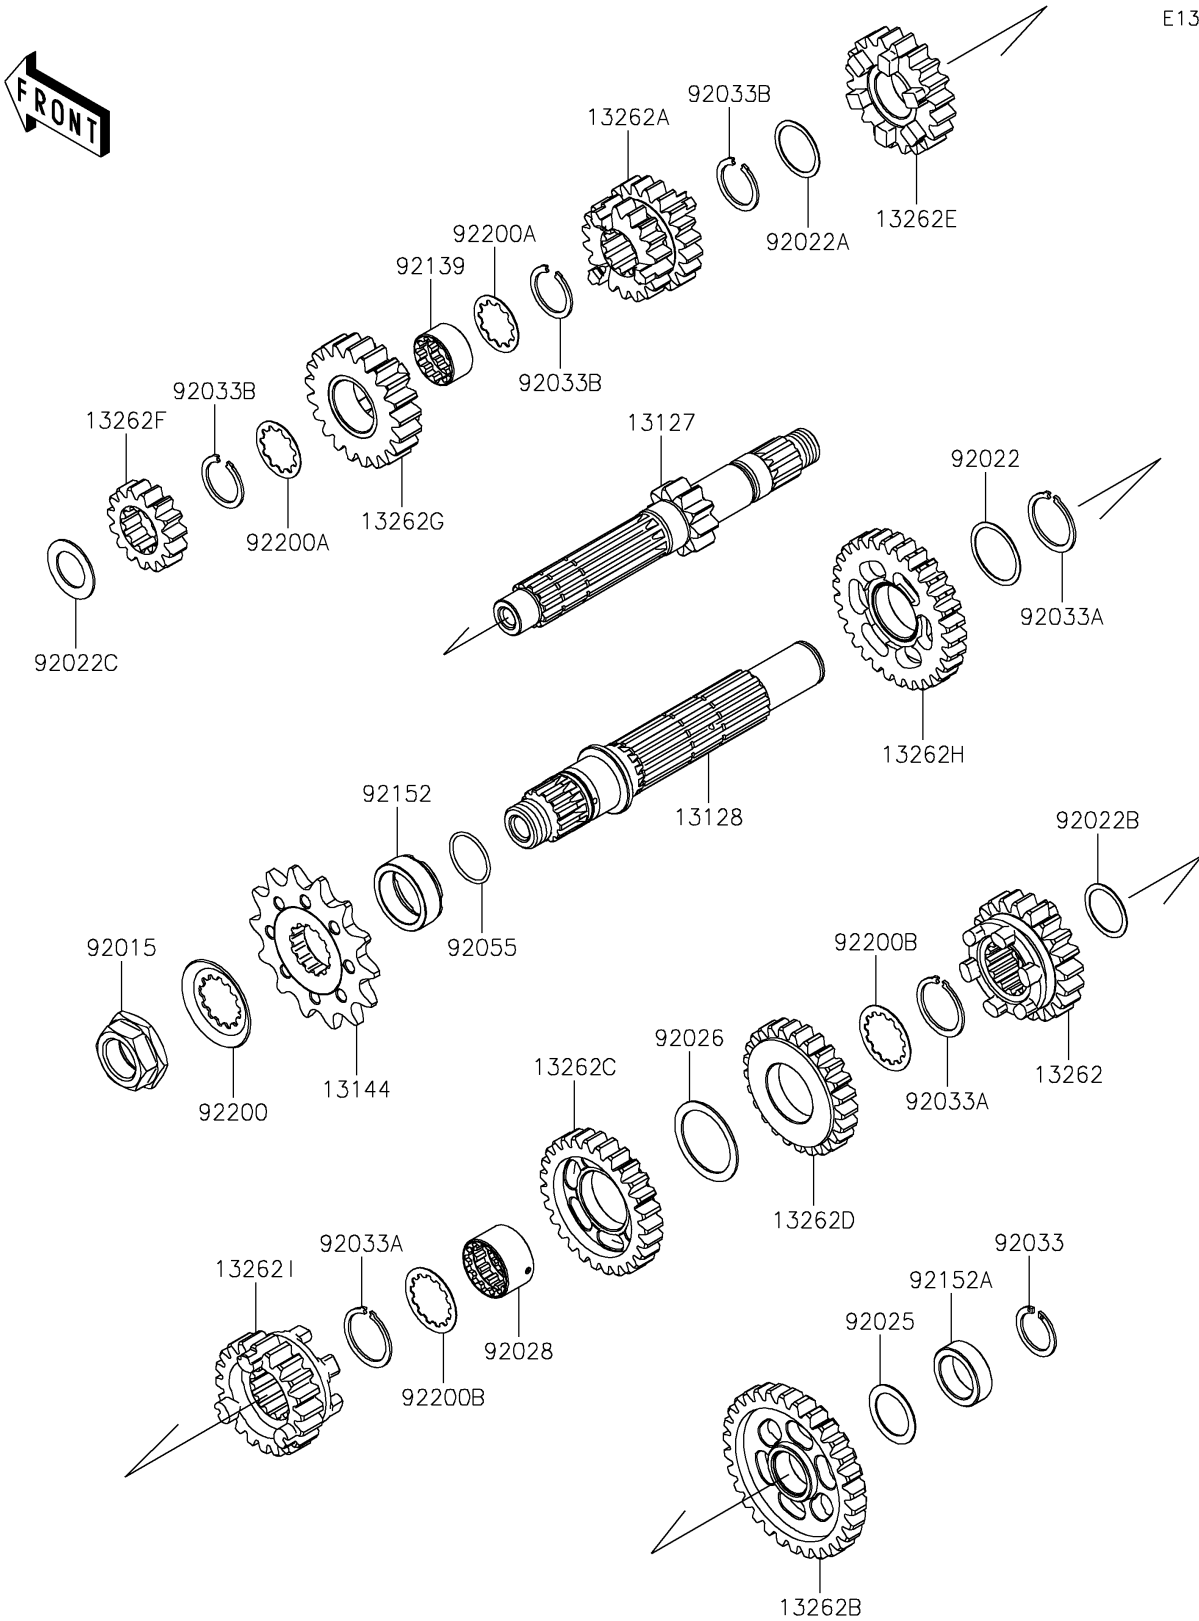

2022 KLX®300 PARTS DIAGRAM

Transmission

E1361

2022 KLX®300 PARTS LIST

Transmission

ITEM NAME	PART NUMBER	QUANTITY
SHAFT-TRANSMISSION INPUT,10T (Ref # 13127)	13127-0712	1
SHAFT-TRANSMISSION OUTPUT (Ref # 13128)	13128-0720	1
SPROCKET-OUTPUT,14T (Ref # 13144)	13144-0586	1
GEAR,OUTPUT 5TH,21T (Ref # 13262)	13262-0483	1
GEAR,INPUT 3RD&4TH,18T&20T (Ref # 13262A)	13262-0549	1
GEAR,OUTPUT LOW,30T (Ref # 13262B)	13262-0597	1
GEAR,OUTPUT 3RD,27T (Ref # 13262C)	13262-0598	1
GEAR,OUTPUT 4TH,25T (Ref # 13262D)	13262-0599	1
GEAR,INPUT 5TH,20T (Ref # 13262E)	13262-0600	1
GEAR,INPUT 2ND,15T (Ref # 13262F)	13262-1499	1
GEAR,INPUT TOP,21T (Ref # 13262G)	13262-1500	1
GEAR,OUTPUT 2ND,30T (Ref # 13262H)	13262-1501	1
GEAR,OUTPUT TOP,20T (Ref # 13262I)	13262-1502	1
NUT,20MM (Ref # 92015)	92015-1963	1
WASHER,25.3X30X0.5 (Ref # 92022)	92022-159	1
WASHER,22.3X27X0.5 (Ref # 92022A)	92022-198	1
WASHER,20.5X25.5X0.5 (Ref # 92022B)	92022-252	1
WASHER,17.3X28X1 (Ref # 92022C)	92022-255	1
SHIM,T=0.7 (Ref # 92025)	92025-1451	1
SPACER,30X38X1.0 (Ref # 92026)	92026-079	1
BUSHING,OUTPUT 3RD&4TH GEAR (Ref # 92028)	92028-1822	1
RING-SNAP,18MM (Ref # 92033)	92033-029	1
RING-SNAP,25MM (Ref # 92033A)	92033-1172	3
RING-SNAP (Ref # 92033B)	92033-1293	3
RING-O,21.5X1.5 (Ref # 92055)	92055-0196	1
BUSHING,INPUT TOP GEAR (Ref # 92139)	92139-0988	1
COLLAR (Ref # 92152)	92152-1350	1
COLLAR,20X28X8.5 (Ref # 92152A)	92152-1357	1
WASHER (Ref # 92200)	92200-0851	1

2022 KLX[®]300 PARTS LIST

Transmission

ITEM NAME	PART NUMBER	QUANTITY
WASHER,INPUT (Ref # 92200A)	92200-1370	2
WASHER,OUTPUT (Ref # 92200B)	92200-1371	2