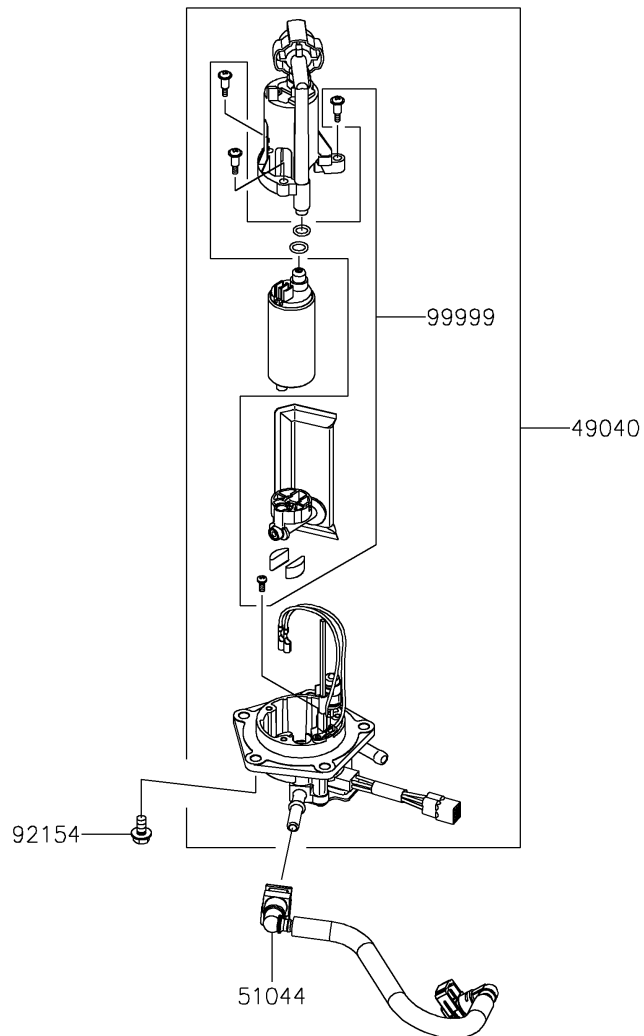

2022 KLX300 PARTS DIAGRAM

Fuel Pump

E1520

2022 KLX300 PARTS LIST

Fuel Pump

ITEM NAME	PART NUMBER	QUANTITY
PUMP-FUEL (Ref # 49040)	49040-0805	1
TUBE-ASSY,FUEL (Ref # 51044)	51044-0945	1
RING-O,64.6X5.7 (Ref # 92055)	92055-0185	1
BOLT,FLANGED,6X12 (Ref # 92154)	92154-2335	5
KIT.,FUEL FILTER (Ref # 99999)	99999-0535	1