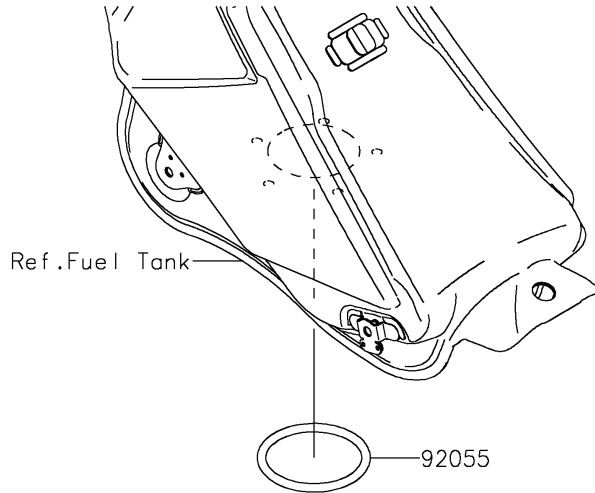

2022 KLX300 PARTS DIAGRAM

Fuel Pump

E1520

2022 KLX300 PARTS LIST

Fuel Pump

ITEM NAME	PART NUMBER	QUANTITY
PUMP-FUEL (Ref # 49040)	49040-0805	1
TUBE-ASSY,FUEL (Ref # 51044)	51044-0945	1
RING-O,64.6X5.7 (Ref # 92055)	92055-0185	1
BOLT,FLANGED,6X12 (Ref # 92154)	92154-2335	5
KIT.,FUEL FILTER (Ref # 99999)	99999-0535	1