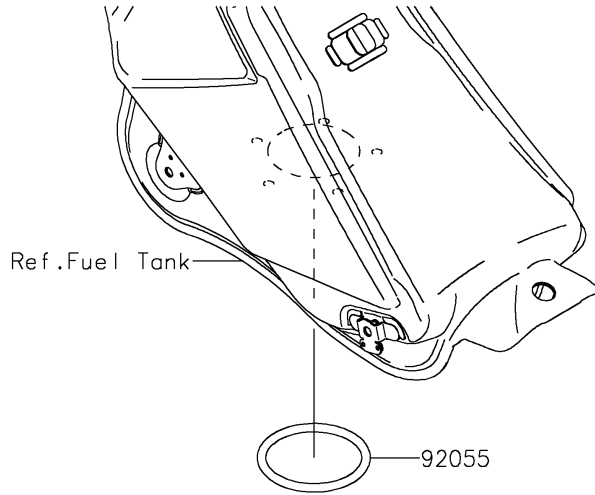

2022 KLX®300 PARTS DIAGRAM

Fuel Pump

E1520