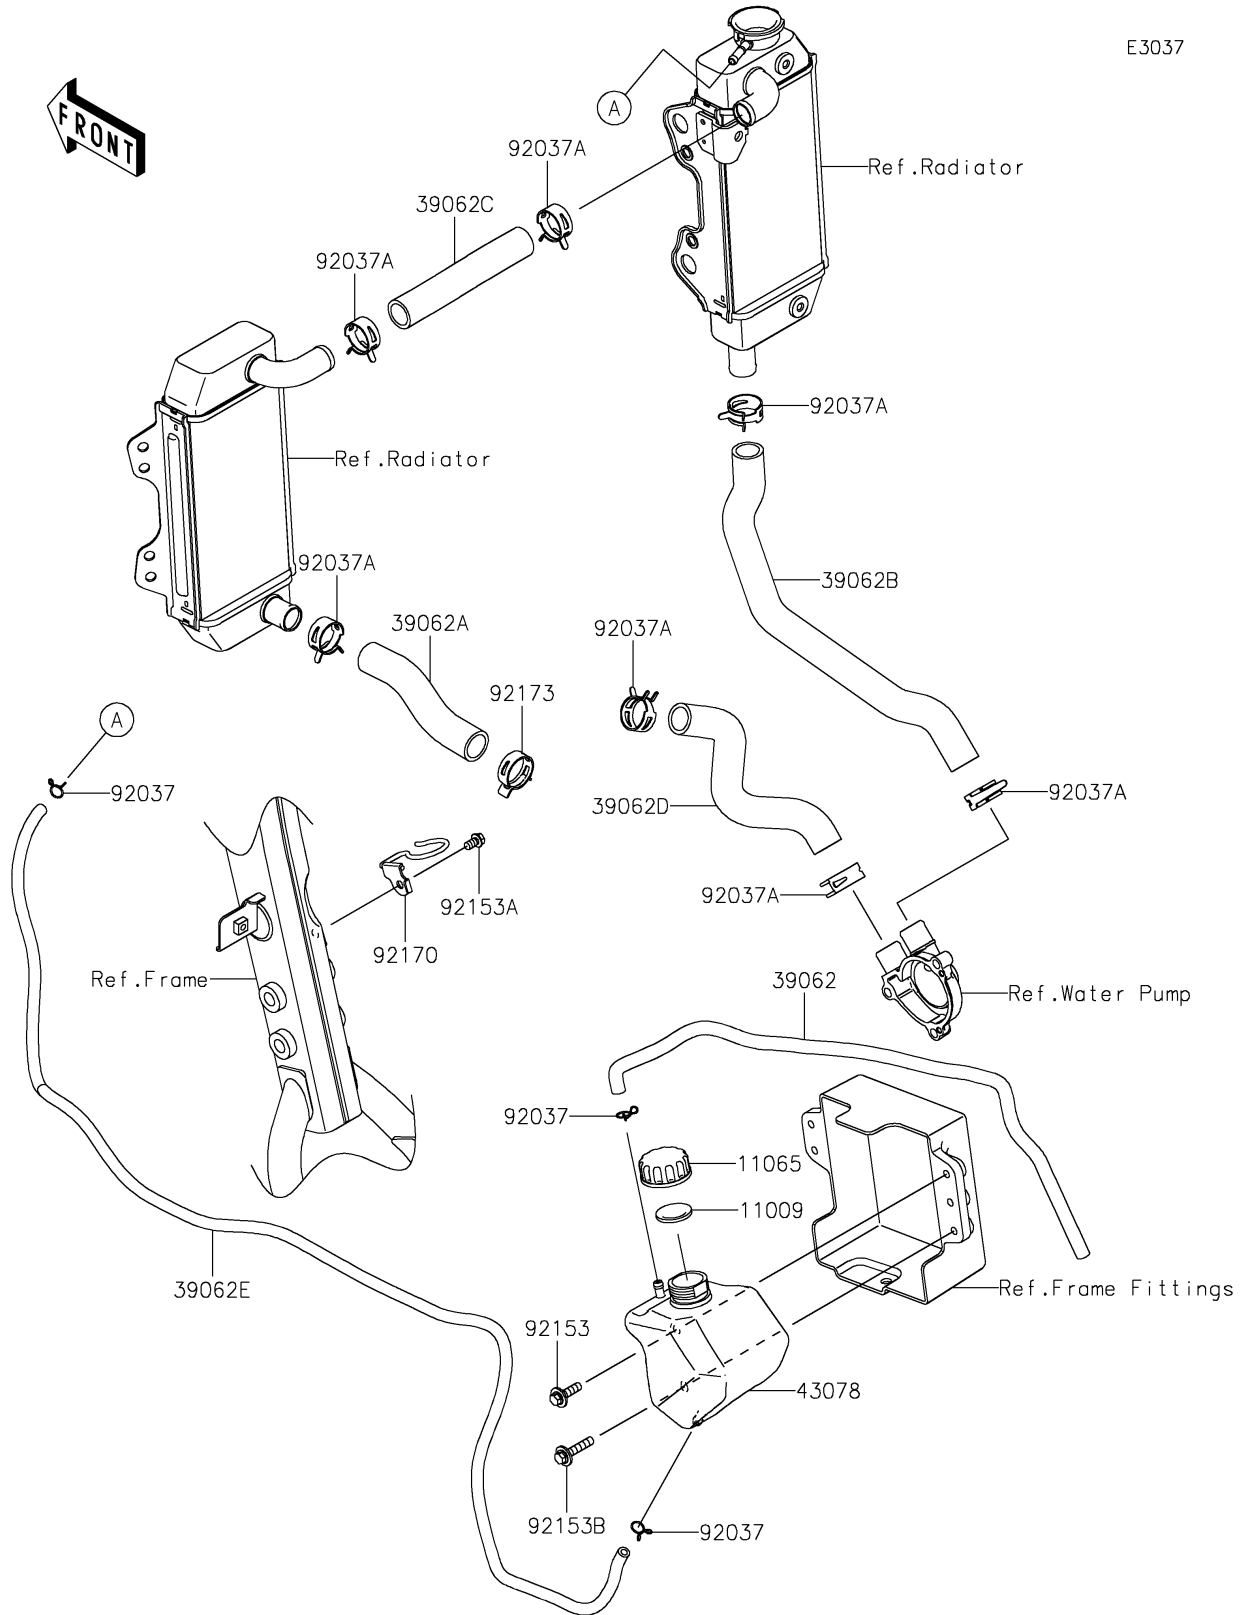

2022 KLX®300 PARTS DIAGRAM

Water Pipe

E3037

2022 KLX®300 PARTS LIST

Water Pipe

ITEM NAME	PART NUMBER	QUANTITY
GASKET,RESERVOIR TANK CAP (Ref # 11009)	11009-1145	1
CAP (Ref # 11065)	11065-0969	1
HOSE-COOLING,OVERFLOW (Ref # 39062)	39062-0204	1
HOSE-COOLING,FITTING-RAD.LH (Ref # 39062A)	39062-0911	1
HOSE-COOLING,RAD.RH-W/PUMP (Ref # 39062B)	39062-0912	1
HOSE-COOLING,RAD.LH-RAD.RH (Ref # 39062C)	39062-0918	1
HOSE-COOLING,W/PUMP-CYLINDER (Ref # 39062D)	39062-0919	1
HOSE-COOLING,RESERVOIR (Ref # 39062E)	39062-1786	1
RESERVOIR (Ref # 43078)	43078-0044	1
CLAMP (Ref # 92037)	92037-1712	3
CLAMP (Ref # 92037A)	92037-2109	7
BOLT,FLANGED,6X22 (Ref # 92153)	92153-0950	1
BOLT,FLANGED,6X10 (Ref # 92153A)	92153-1354	1
BOLT,FLANGED,6X30 (Ref # 92153B)	92153-1457	1
CLAMP (Ref # 92170)	92170-1357	1
CLAMP (Ref # 92173)	92173-2465	1