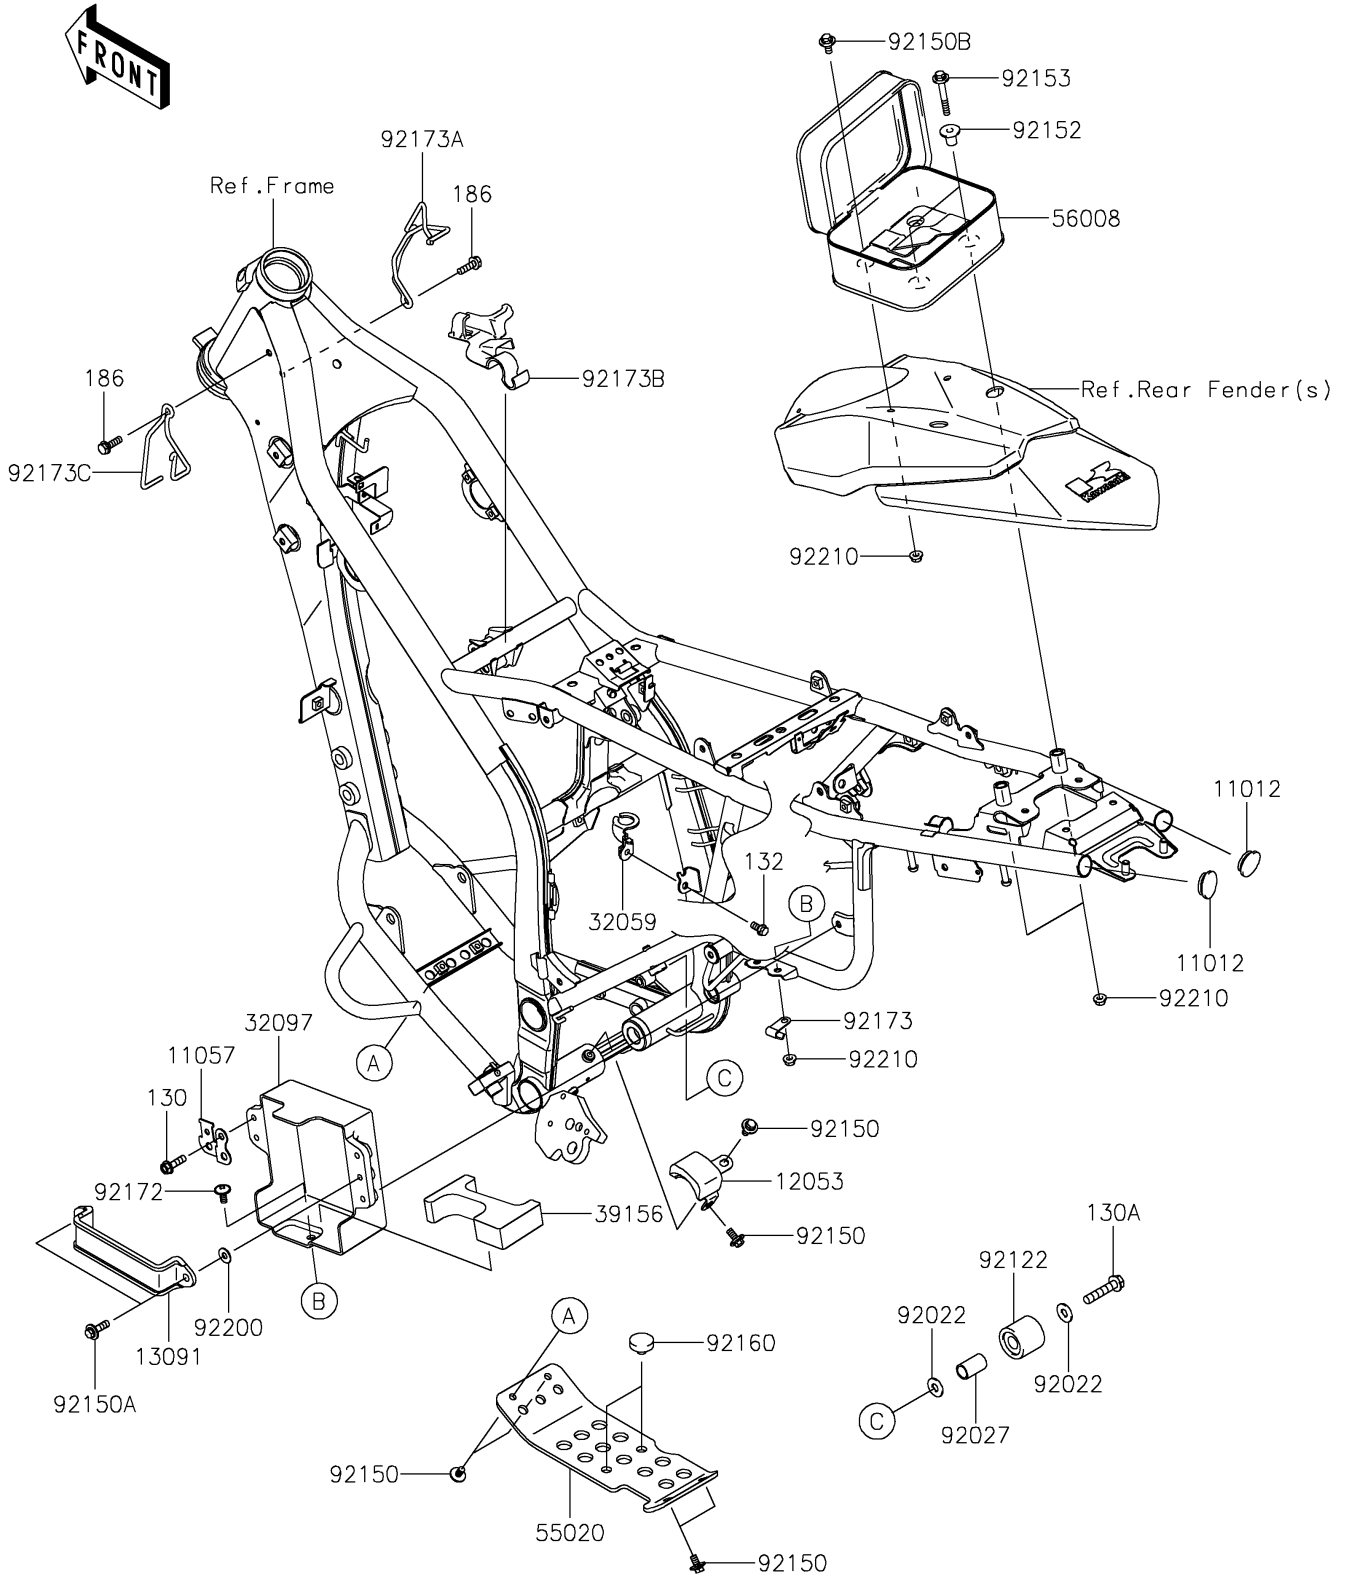

2022 KLX300 PARTS DIAGRAM

Frame Fittings

F2131

2022 KLX300 PARTS LIST

Frame Fittings

ITEM NAME	PART NUMBER	QUANTITY
CAP (Ref # 11012)	11012-1369	2
BRACKET,SIGNAL LAMP RELAY (Ref # 11057)	11057-4270	1
GUIDE-CHAIN (Ref # 12053)	12053-0001	1
HOLDER (Ref # 13091)	13091-1875	1
BRACKET-SWITCH,BRAKE (Ref # 32059)	32059-1117	1
CASE-BATTERY (Ref # 32097)	32097-0001	1
PAD,BATTERY (Ref # 39156)	39156-2766	1
GUARD,ENGINE (Ref # 55020)	55020-1456	1
BAG,TOOL,BLACK (Ref # 56008)	56008-0037-MA	1
WASHER,8.5X20X1.6 (Ref # 92022)	92022-1561	2
COLLAR,CHAIN ROLLER (Ref # 92027)	92027-1670	1
ROLLER,CHAIN GUIDE (Ref # 92122)	92122-1153	1
BOLT,6X12 (Ref # 92150)	92150-1435	6
BOLT,FLANGED,6X22 (Ref # 92150A)	92150-1481	2
BOLT,FLANGED,6X16 (Ref # 92150B)	92150-1506	2
COLLAR (Ref # 92152)	92152-0604	2
BOLT,6X45 (Ref # 92153)	92153-0003	2
DAMPER (Ref # 92160)	92160-1396	2
SCREW,6X14 (Ref # 92172)	92172-0004	1
CLAMP,HARNESS (Ref # 92173)	92173-1368	1
CLAMP,HARNESS,RH (Ref # 92173A)	92173-2206	1
CLAMP,UNDER TANK (Ref # 92173B)	92173-2311	1
CLAMP,HARNESS,LH (Ref # 92173C)	92173-2312	1
WASHER,6.5X16X1.0 (Ref # 92200)	92200-0796	2
NUT,FLANGED,6MM (Ref # 92210)	92210-0630	5
BOLT-FLANGED,6X22 (Ref # 130)	130BA0622	1
BOLT-FLANGED,8X40 (Ref # 130A)	130BA0840	1
BOLT-FLANGED-SMALL,6X12 (Ref # 132)	132BB0612	1
BOLT-UPSET-WP,6X20 (Ref # 186)	186BA0620	2