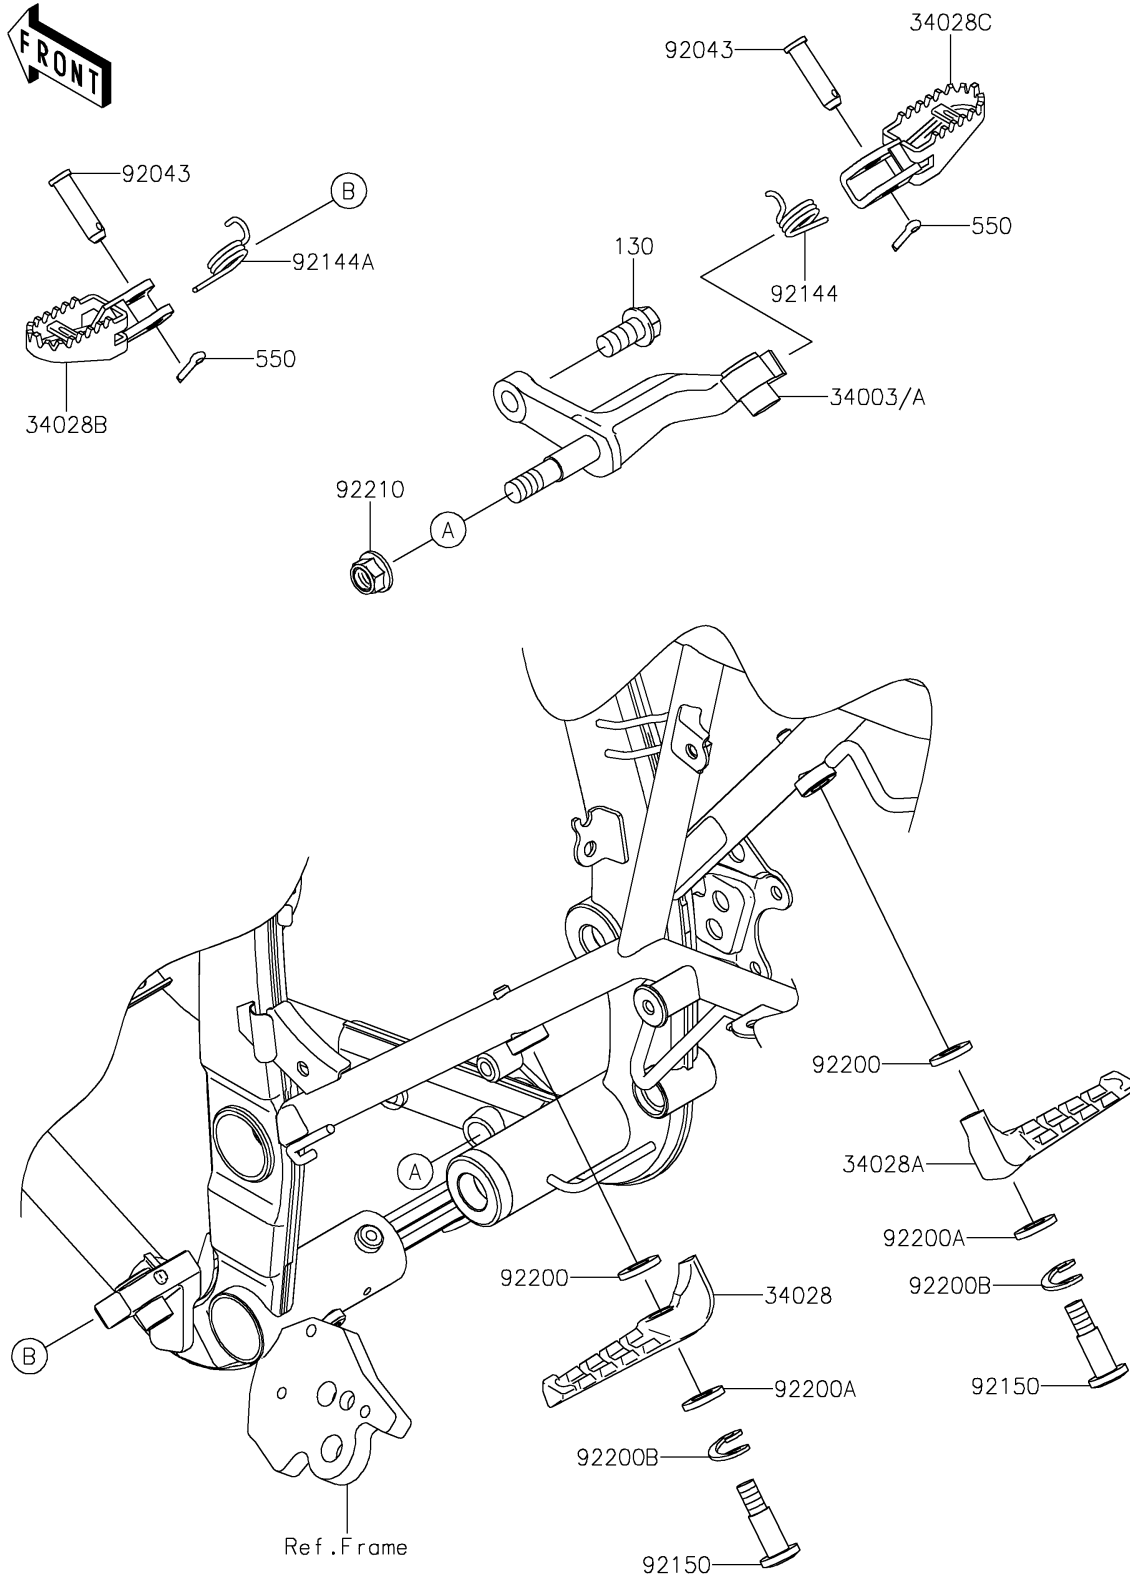

2022 KLX300 PARTS DIAGRAM

Footrests

F2160

2022 KLX300 PARTS LIST

Footrests

ITEM NAME	PART NUMBER	QUANTITY
HOLDER-STEP,RH,P.SILVER (Ref # 34003A)	34003-0084-458	1
STEP,RR,LH (Ref # 34028)	34028-0325	1
STEP,RR,RH (Ref # 34028A)	34028-0326	1
STEP,FR,LH (Ref # 34028B)	34028-1361	1
STEP,FR,RH (Ref # 34028C)	34028-1362	1
PIN,8X35.5 (Ref # 92043)	92043-115	2
SPRING,STEP RETURN,RH (Ref # 92144)	92144-1685	1
SPRING,STEP RETURN,LH (Ref # 92144A)	92144-1749	1
BOLT,SOCKET,8X34 (Ref # 92150)	92150-1584	2
WASHER,8.5X16X1.2 (Ref # 92200)	92200-0089	2
WASHER,10.5X19X2.3 (Ref # 92200A)	92200-1042	2
WASHER,SPRING (Ref # 92200B)	92200-1133	2
NUT,LOCK,FLANGED,10MM (Ref # 92210)	92210-1080	1
BOLT-FLANGED,10X20 (Ref # 130)	130CA1020	1
PIN-COTTER,2.5X15 (Ref # 550)	550AA2515	2