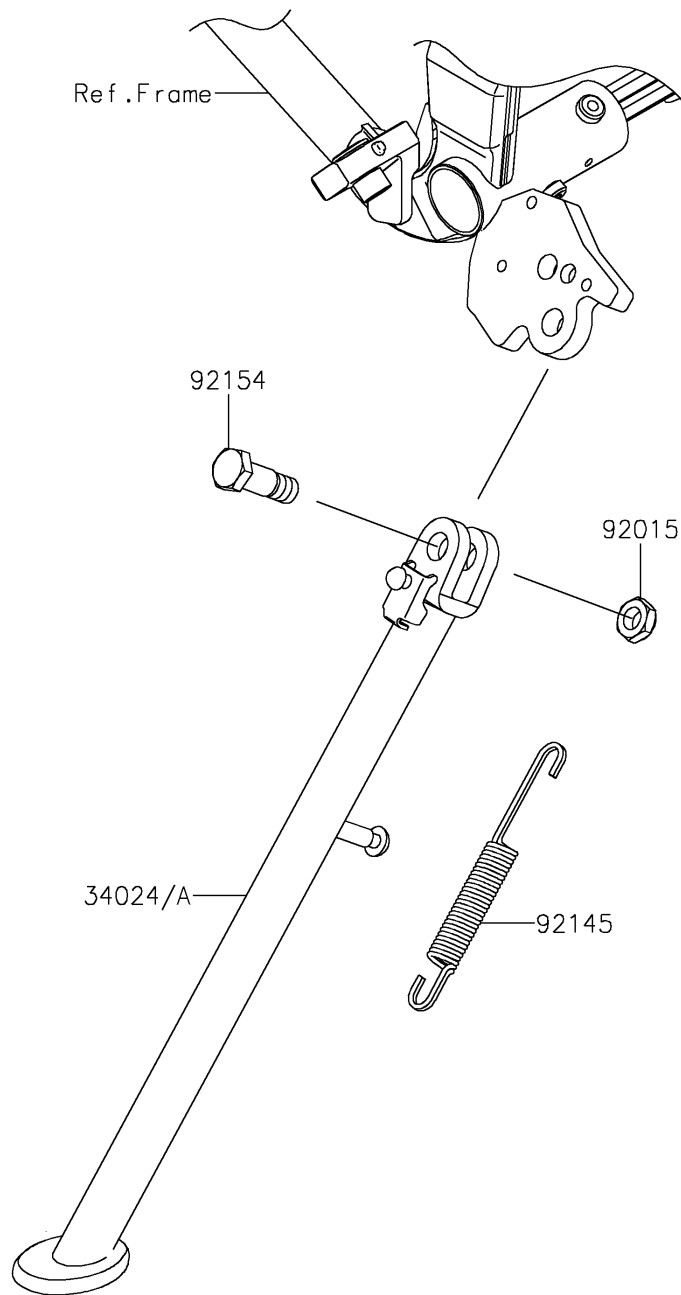

2022 KLX[®]300 PARTS DIAGRAM

Stand(s)

F2190

2022 KLX®300 PARTS LIST

Stand(s)

ITEM NAME	PART NUMBER	QUANTITY
STAND-SIDE,P.SILVER (Ref # 34024A)	34024-0167-458	1
NUT,LOCK,10MM,BLACK (Ref # 92015)	92015-1188	1
SPRING,SIDE STAND (Ref # 92145)	92145-0085	1
BOLT,SIDE STAND (Ref # 92154)	92154-0412	1