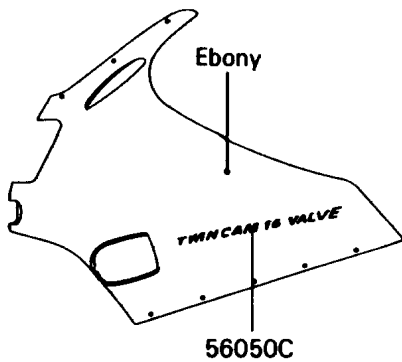

# 1992 Ninja® ZX™ -11 PARTS DIAGRAM

Decal(Ebony)(ZX1100-C3/C4)

F2861

# 1992 Ninja® ZX™ -11 PARTS LIST

Decal(Ebony)(ZX1100-C3/C4)

ITEM NAME	PART NUMBER	QUANTITY
EMBLEM,FUEL TANK,KAWASAKI (Ref # 56014)	56014-1254	2
MARK,ENGINE COVER,LH (Ref # 56050)	56050-1094	1
MARK,ENGINE COVER,RH (Ref # 56050A)	56050-1095	1
MARK,KAWASAKI (Ref # 56050B)	56050-1504	1
MARK,TWIN CAM 16-VALVE (Ref # 56050C)	56050-1507	2
MARK,ZX-11 (Ref # 56050D)	56050-1743	2
MARK,NINJA (Ref # 56050E)	56050-1744	2