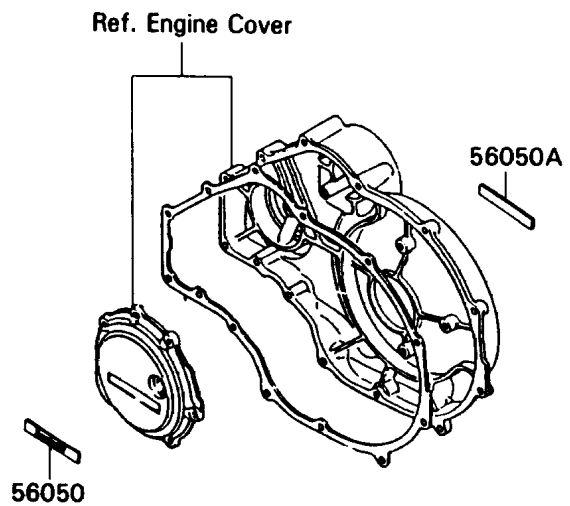

# 1992 Ninja® ZX™ -11 PARTS DIAGRAM

Decal(Ebony)(ZX1100-C3/C4)

F2861

# 1992 Ninja® ZX™ -11 PARTS LIST

Decal(Ebony)(ZX1100-C3/C4)

ITEM NAME	PART NUMBER	QUANTITY
EMBLEM,FUEL TANK,KAWASAKI (Ref # 56014)	56014-1254	2
MARK,ENGINE COVER,LH (Ref # 56050)	56050-1094	1
MARK,ENGINE COVER,RH (Ref # 56050A)	56050-1095	1
MARK,KAWASAKI (Ref # 56050B)	56050-1504	1
MARK,TWIN CAM 16-VALVE (Ref # 56050C)	56050-1507	2
MARK,ZX-11 (Ref # 56050D)	56050-1743	2
MARK,NINJA (Ref # 56050E)	56050-1744	2