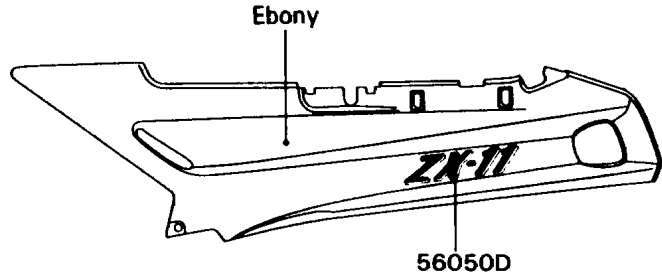

# 1992 Ninja® ZX™ -11 PARTS DIAGRAM

Decal(Ebony)(ZX1100-C3/C4)

F2861

# 1992 Ninja® ZX™ -11 PARTS LIST

Decal(Ebony)(ZX1100-C3/C4)

ITEM NAME	PART NUMBER	QUANTITY
EMBLEM,FUEL TANK,KAWASAKI (Ref # 56014)	56014-1254	2
MARK,ENGINE COVER,LH (Ref # 56050)	56050-1094	1
MARK,ENGINE COVER,RH (Ref # 56050A)	56050-1095	1
MARK,KAWASAKI (Ref # 56050B)	56050-1504	1
MARK,TWIN CAM 16-VALVE (Ref # 56050C)	56050-1507	2
MARK,ZX-11 (Ref # 56050D)	56050-1743	2
MARK,NINJA (Ref # 56050E)	56050-1744	2