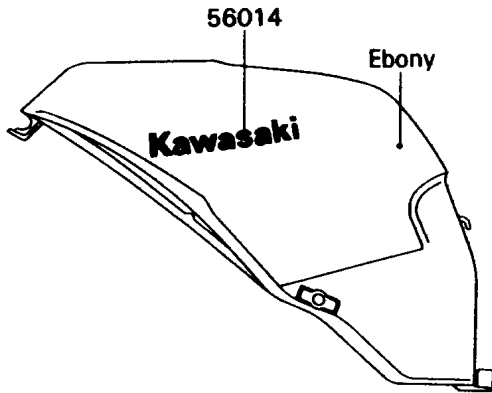

# 1992 Ninja® ZX™ -11 PARTS DIAGRAM

Decal(Ebony)(ZX1100-C3/C4)

F2861

# 1992 Ninja® ZX™ -11 PARTS LIST

Decal(Ebony)(ZX1100-C3/C4)

ITEM NAME	PART NUMBER	QUANTITY
EMBLEM,FUEL TANK,KAWASAKI (Ref # 56014)	56014-1254	2
MARK,ENGINE COVER,LH (Ref # 56050)	56050-1094	1
MARK,ENGINE COVER,RH (Ref # 56050A)	56050-1095	1
MARK,KAWASAKI (Ref # 56050B)	56050-1504	1
MARK,TWIN CAM 16-VALVE (Ref # 56050C)	56050-1507	2
MARK,ZX-11 (Ref # 56050D)	56050-1743	2
MARK,NINJA (Ref # 56050E)	56050-1744	2