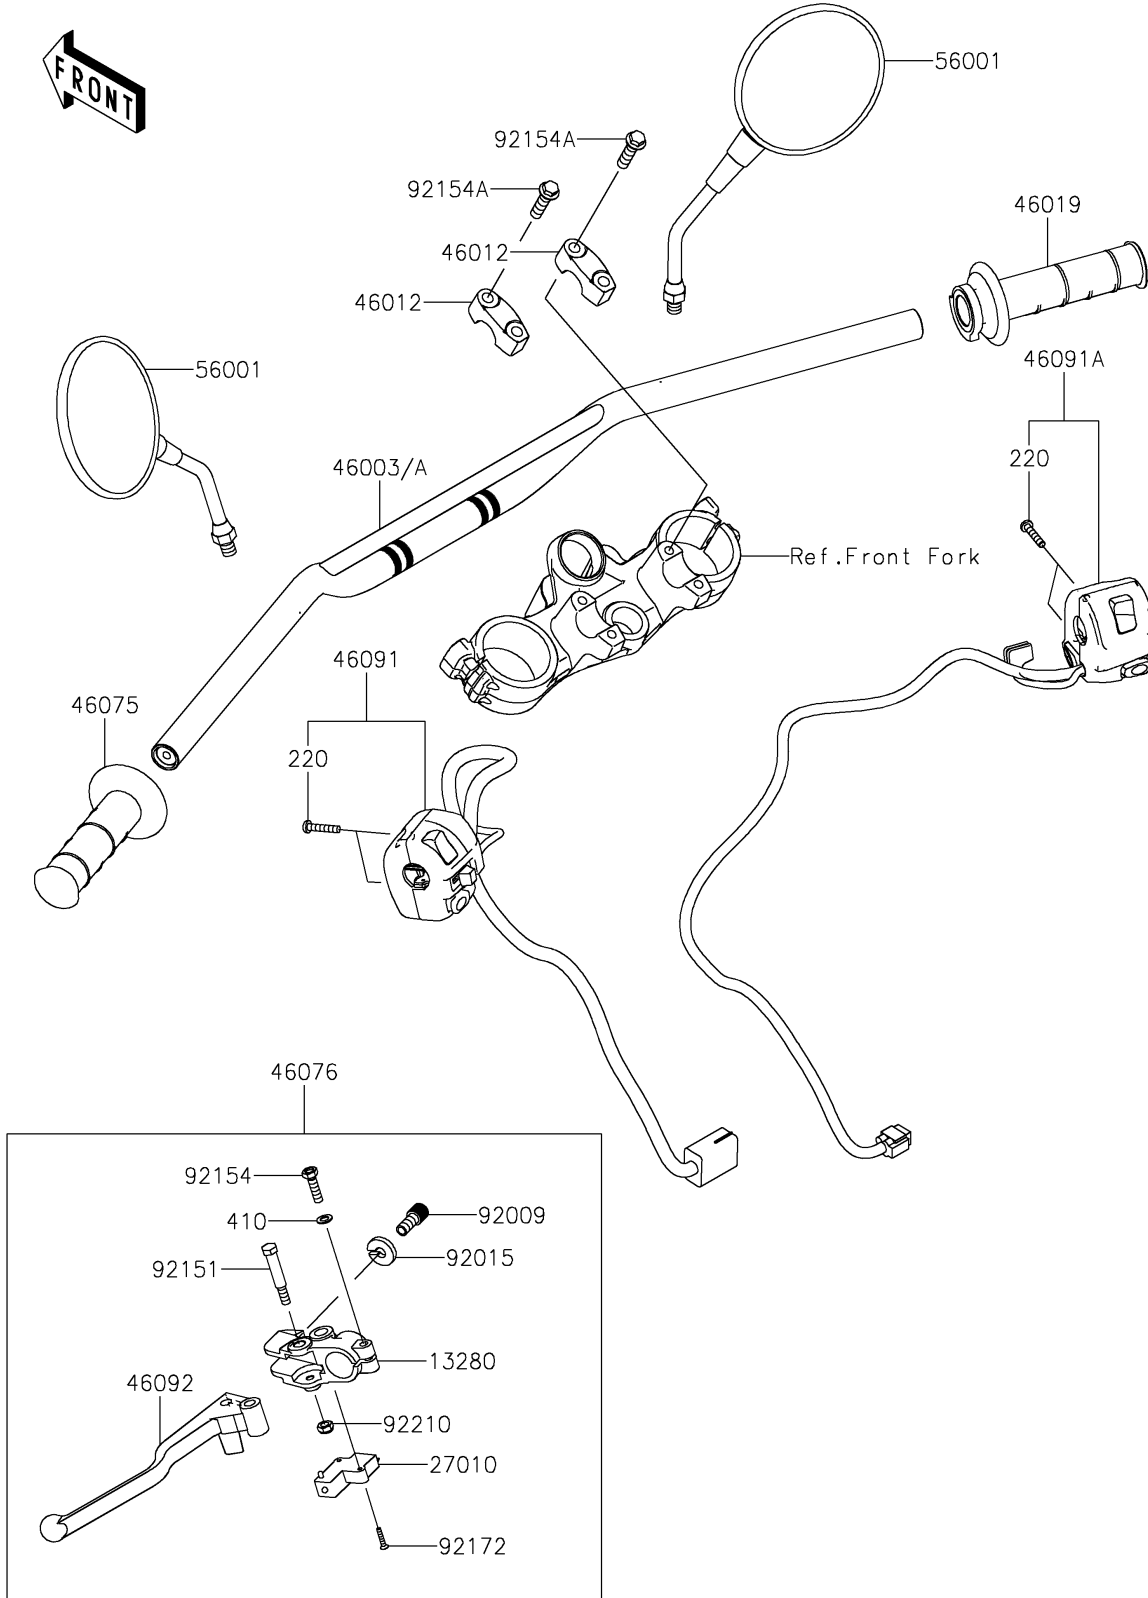

2022 KLX300 PARTS DIAGRAM

Handlebar

F2310

2022 KLX300 PARTS LIST

Handlebar

ITEM NAME	PART NUMBER	QUANTITY
HOLDER,CLUTCH LEVER (Ref # 13280)	13280-0105	1
SWITCH,CLUTCH (Ref # 27010)	27010-0729	1
HANDLE,F.S.BLACK (Ref # 46003)	46003-0789-18R	1
HANDLE,P.SILVER (Ref # 46003A)	46003-0789-458	1
HOLDER-HANDLE,UPP,F.S.BLACK (Ref # 46012)	46012-0101-18R	2
GRIP-ASSY,THROTTLE (Ref # 46019)	46019-0026	1
GRIP,LH (Ref # 46075)	46075-0082	1
LEVER-ASSY-GRIP,CLUTCH (Ref # 46076)	46076-0148	1
HOUSING-ASSY-CONTROL,LH (Ref # 46091)	46091-0533	1
HOUSING-ASSY-CONTROL,RH (Ref # 46091A)	46091-0534	1
LEVER-GRIP,CLUTCH (Ref # 46092)	46092-0050	1
MIRROR-ASSY (Ref # 56001)	56001-1285	2
SCREW,CABLE ADJUST,8MM,BLACK (Ref # 92009)	92009-1134	1
NUT,CABLE ADJUST LOCK,8MM,BLK (Ref # 92015)	92015-1197	1
BOLT,LEVER SET (Ref # 92151)	92151-1986	1
BOLT,UPSET,6X22 (Ref # 92154)	92154-1422	1
BOLT,FLANGED,8X30 (Ref # 92154A)	92154-3840	4
SCREW-CSK-CROS,3X16 (Ref # 92172)	92172-1187	2
NUT,LOCK,6MM (Ref # 92210)	92210-1551	1
SCREW-PAN-CROS,5X25 (Ref # 220)	220AB0525	4
WASHER-PLAIN-SMALL,6MM (Ref # 410)	410AB0600	1