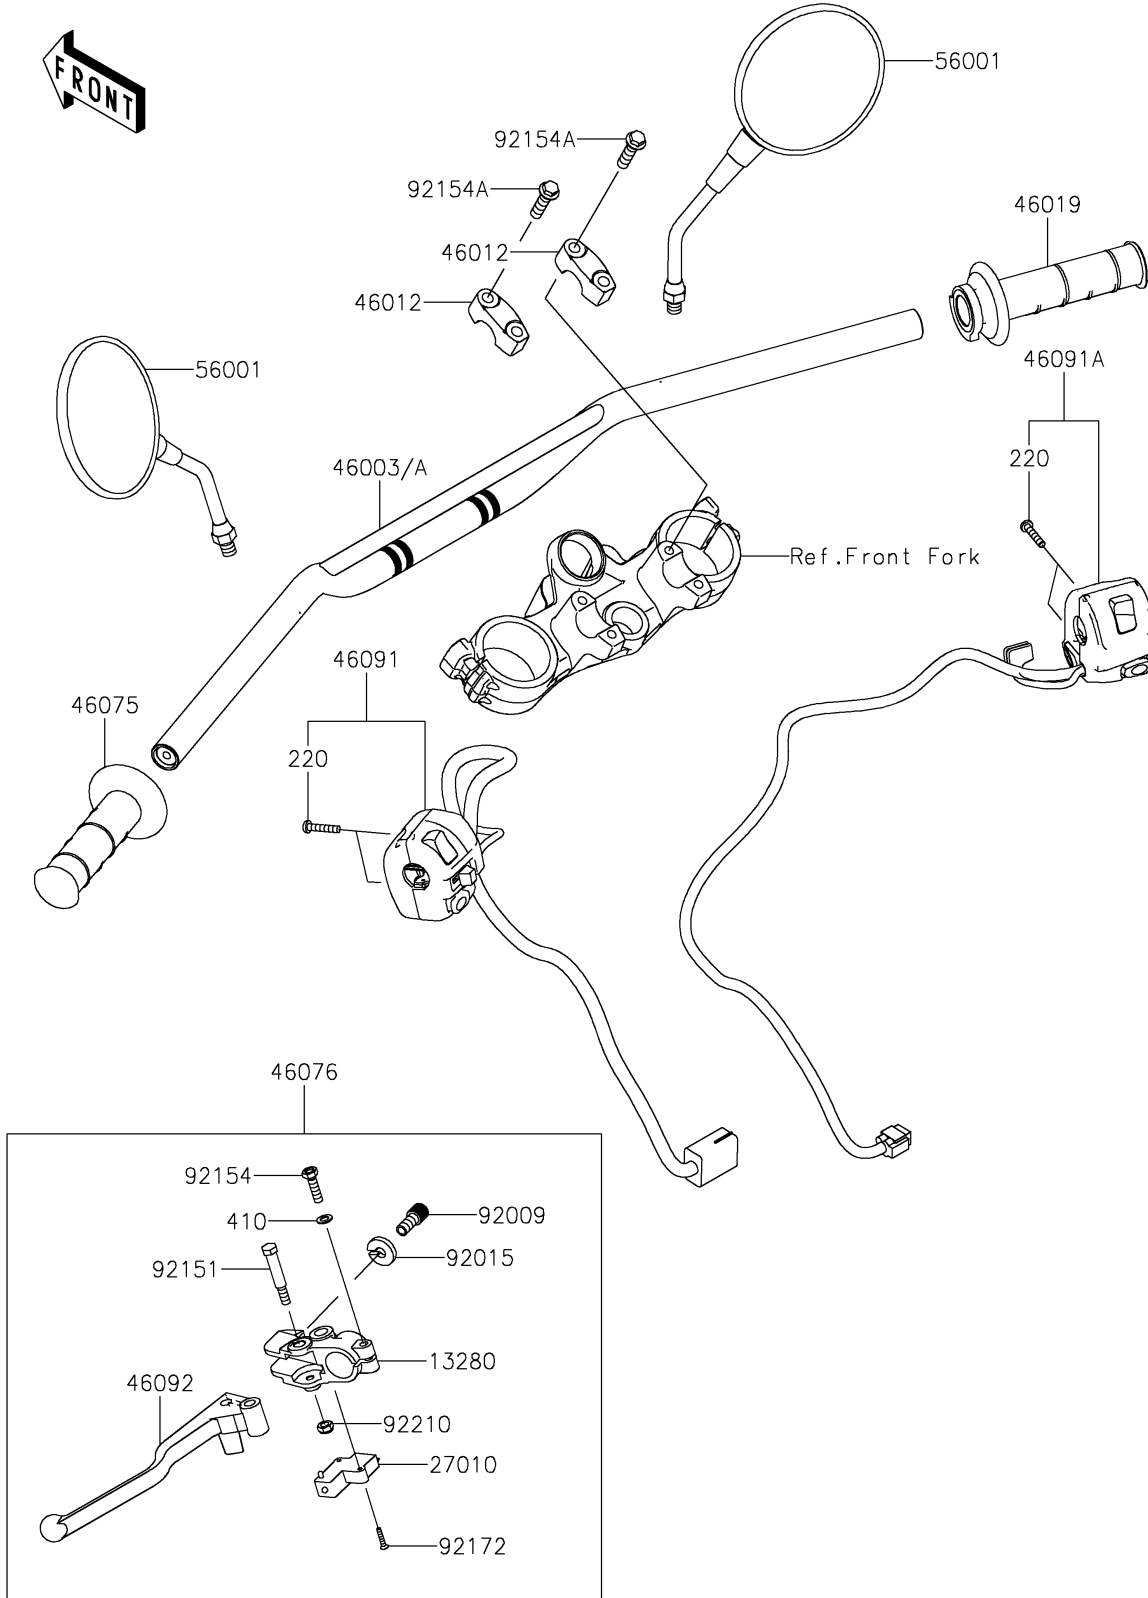

2022 KLX300 PARTS DIAGRAM

Handlebar

F2310

2022 KLX300 PARTS LIST

Handlebar

| ITEM NAME | PART NUMBER | QUANTITY |
|---|----------------|----------|
| HOLDER,CLUTCH LEVER (Ref # 13280) | 13280-0105 | 1 |
| SWITCH,CLUTCH (Ref # 27010) | 27010-0729 | 1 |
| HANDLE,P.SILVER (Ref # 46003A) | 46003-0789-458 | 1 |
| HOLDER-HANDLE,UPP,F.S.BLACK (Ref # 46012) | 46012-0101-18R | 2 |
| GRIP-ASSY,THROTTLE (Ref # 46019) | 46019-0026 | 1 |
| GRIP,LH (Ref # 46075) | 46075-0082 | 1 |
| LEVER-ASSY-GRIP,CLUTCH (Ref # 46076) | 46076-0148 | 1 |
| HOUSING-ASSY-CONTROL,LH (Ref # 46091) | 46091-0533 | 1 |
| HOUSING-ASSY-CONTROL,RH (Ref # 46091A) | 46091-0534 | 1 |
| LEVER-GRIP,CLUTCH (Ref # 46092) | 46092-0050 | 1 |
| MIRROR-ASSY (Ref # 56001) | 56001-1285 | 2 |
| SCREW,CABLE ADJUST,8MM,BLACK (Ref # 92009) | 92009-1134 | 1 |
| NUT,CABLE ADJUST LOCK,8MM,BLK (Ref # 92015) | 92015-1197 | 1 |
| BOLT,LEVER SET (Ref # 92151) | 92151-1986 | 1 |
| BOLT,UPSET,6X22 (Ref # 92154) | 92154-1422 | 1 |
| BOLT,FLANGED,8X30 (Ref # 92154A) | 92154-3840 | 4 |
| SCREW-CSK-CROS,3X16 (Ref # 92172) | 92172-1187 | 2 |
| NUT,LOCK,6MM (Ref # 92210) | 92210-1551 | 1 |
| SCREW-PAN-CROS,5X25 (Ref # 220) | 220AB0525 | 4 |
| WASHER-PLAIN-SMALL,6MM (Ref # 410) | 410AB0600 | 1 |