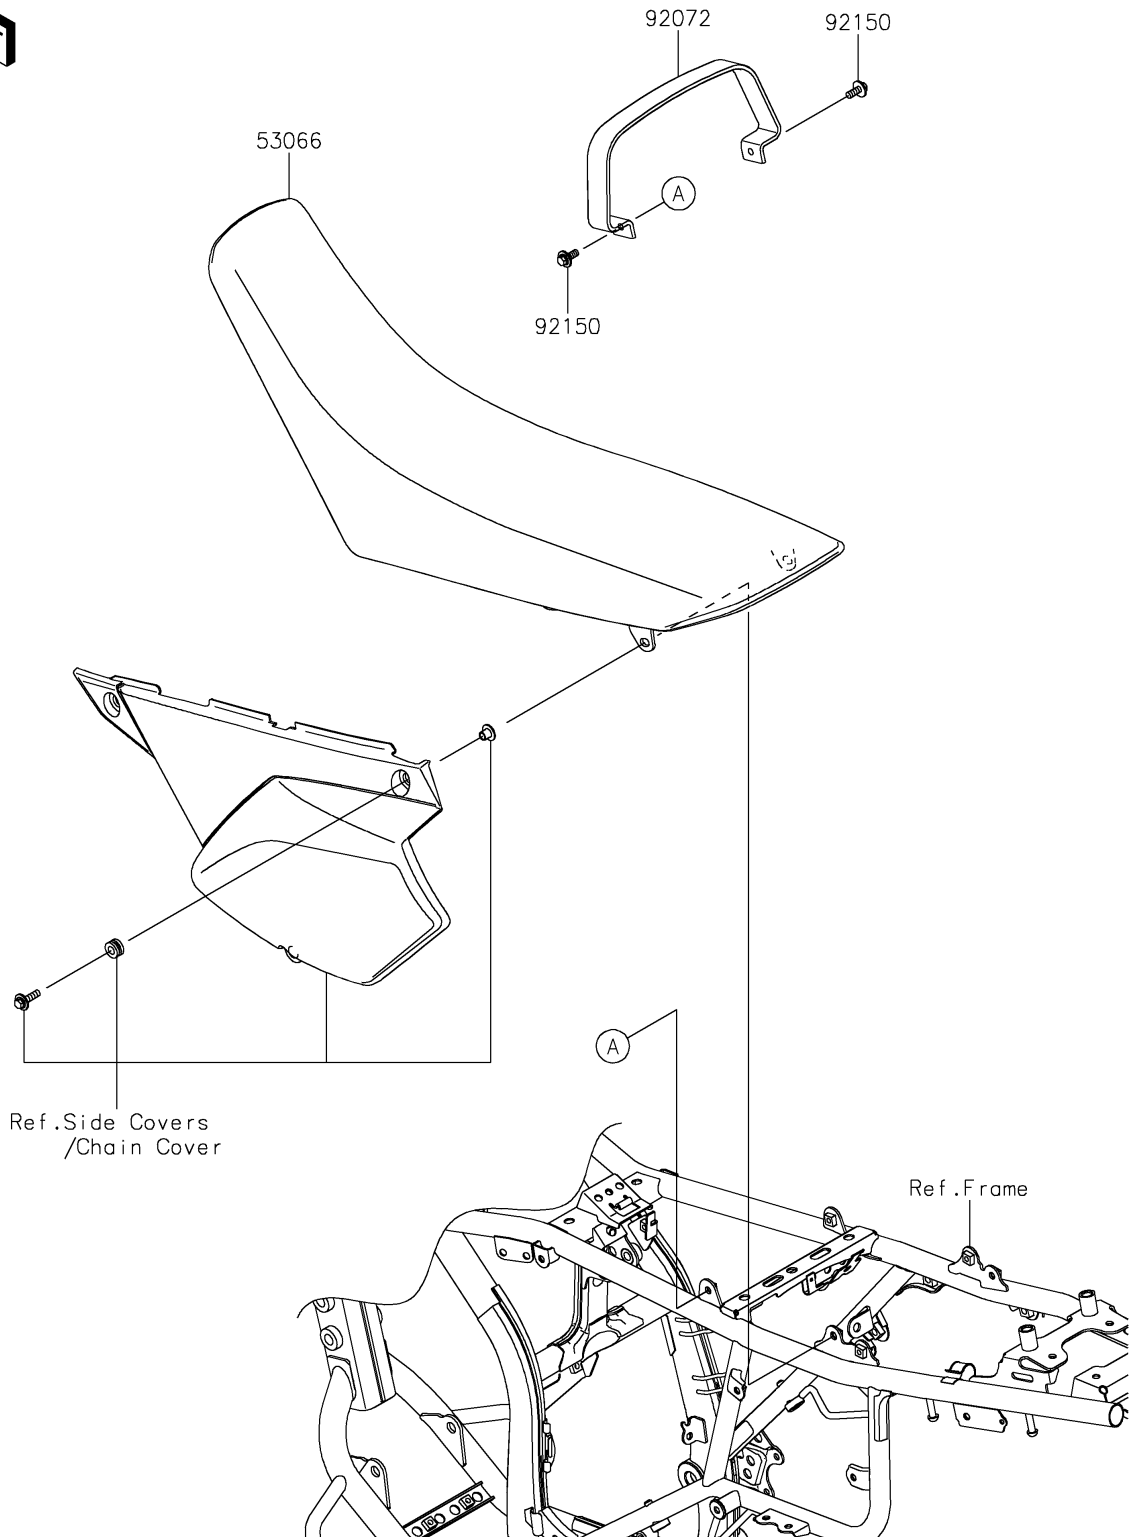

2022 KLX300 PARTS DIAGRAM

Seat

F2510

2022 KLX300 PARTS LIST

Seat

ITEM NAME	PART NUMBER	QUANTITY
SEAT-ASSY,DUAL,BLACK+WHT (Ref # 53066)	53066-0697-MW	1
BAND,BLACK (Ref # 92072)	92072-0880-MA	1
BOLT,FLANGED,6X16 (Ref # 92150)	92150-1506	2