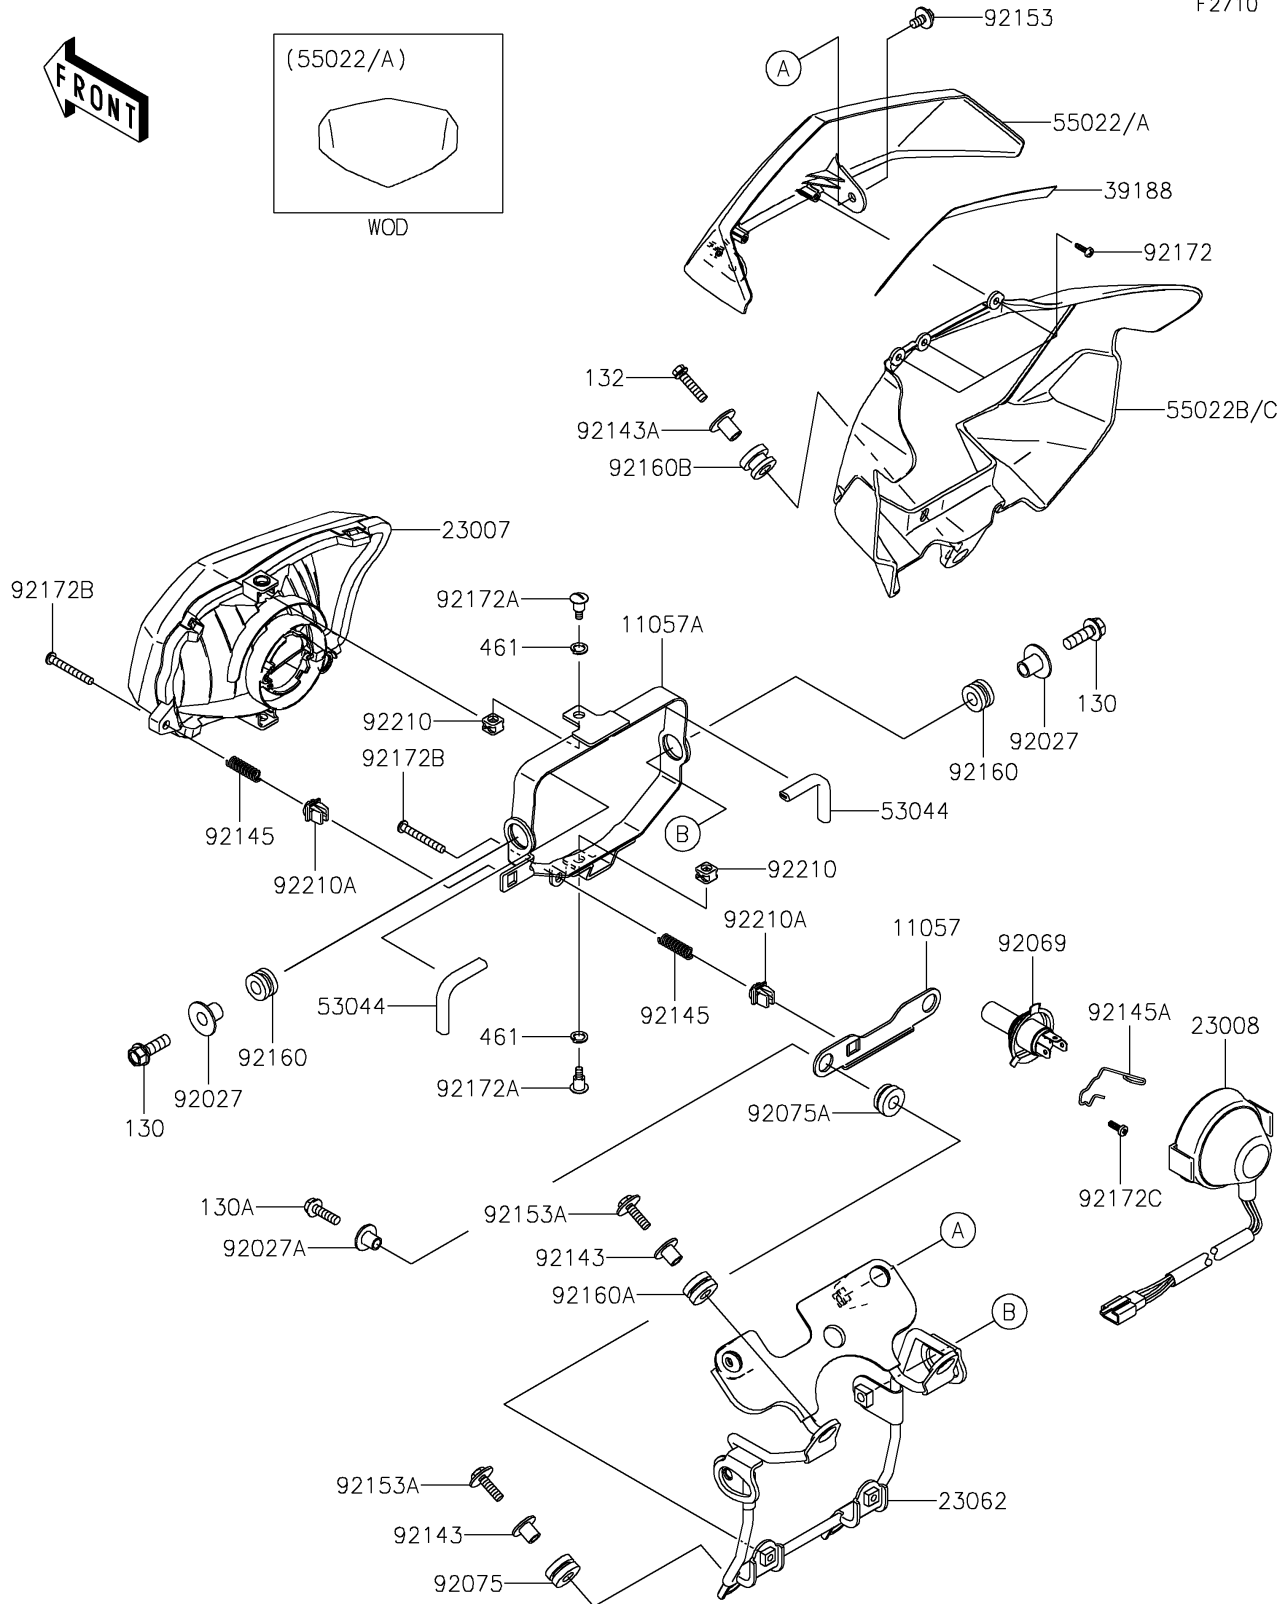

2022 KLX300 PARTS DIAGRAM

Headlight(s)

F2710

2022 KLX300 PARTS LIST

Headlight(s)

ITEM NAME	PART NUMBER	QUANTITY
BRACKET,HEAD LAMP,LWR PLATE (Ref # 11057)	11057-1035	1
BRACKET,HEAD LAMP,BIG PLATE (Ref # 11057A)	11057-1036	1
LENS-COMP,HEAD LAMP (Ref # 23007)	23007-0109	1
SOCKET-ASSY,HEAD LAMP (Ref # 23008)	23008-0089	1
BRACKET-COMP,HEAD LAMP&METER (Ref # 23062)	23062-1308	1
TAPE (Ref # 39188)	39188-0011	1
TRIM,L=90 (Ref # 53044)	53044-0033	2
COVER-HEAD LAMP,UPP,B.WHITE (Ref # 55022)	55022-0044-266	1
COVER-HEAD LAMP,LWR,L.GREEN (Ref # 55022B)	55022-0052-290	1
COLLAR,L=14 (Ref # 92027)	92027-1134	2
COLLAR,FLANGED,L=12.1,BLACK (Ref # 92027A)	92027-1651	2
BULB,12V 60/55W,H4 (Ref # 92069)	92069-0050	1
DAMPER (Ref # 92075)	92075-209	2
DAMPER (Ref # 92075A)	92075-277	2
COLLAR (Ref # 92143)	92143-1353	4
COLLAR (Ref # 92143A)	92143-1960	1
SPRING,FOCUS ADJUSTING (Ref # 92145)	92145-0565	2
SPRING (Ref # 92145A)	92145-0753	1
BOLT,6X12 (Ref # 92153)	92153-0503	2
BOLT,UPSET-WP,6X22 (Ref # 92153A)	92153-0640	4
DAMPER (Ref # 92160)	92160-1007	2
DAMPER,10X20X12 (Ref # 92160A)	92160-1167	2
DAMPER (Ref # 92160B)	92160-1615	1
SCREW,TAPPING,4X12 (Ref # 92172)	92172-0233	3
SCREW,5X16.7 (Ref # 92172A)	92172-0345	2
SCREW,5X45 (Ref # 92172B)	92172-0346	2
SCREW (Ref # 92172C)	92172-0456	1
NUT,PLASTIC (Ref # 92210)	92210-0426	2
NUT,5MM (Ref # 92210A)	92210-0427	2

2022 KLX300 PARTS LIST

Headlight(s)

ITEM NAME	PART NUMBER	QUANTITY
BOLT-FLANGED,8X25 (Ref # 130)	130BA0825	2
BOLT-FLANGED,6X22 (Ref # 130A)	130BB0622	2
BOLT-FLANGED-SMALL,6X25 (Ref # 132)	132BB0625	1
WASHER-SPRING,8MM (Ref # 461)	461DA0800	2