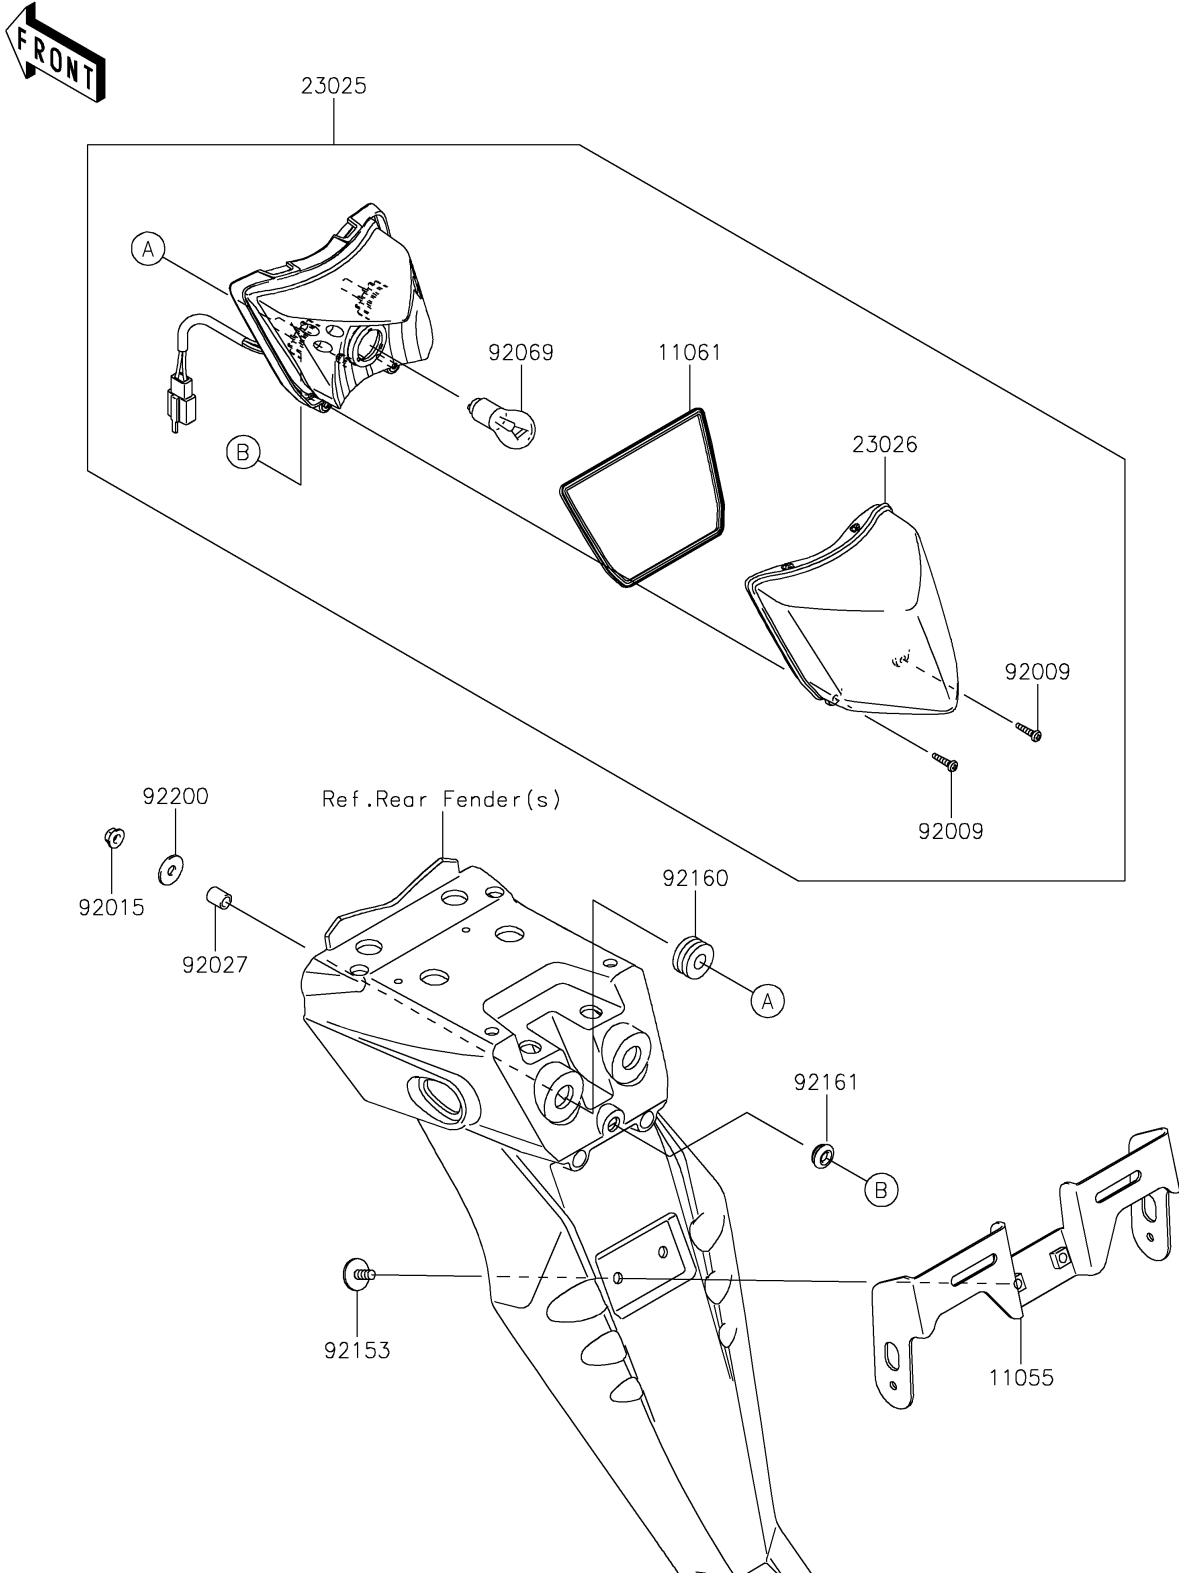

2022 KLX300 PARTS DIAGRAM

Taillight(s)

F2720

2022 KLX300 PARTS LIST

Taillight(s)

ITEM NAME	PART NUMBER	QUANTITY
BRACKET,LICENSE (Ref # 11055)	11055-1187	1
GASKET,TAIL LAMP LENS (Ref # 11061)	11061-0326	1
LAMP-TAIL (Ref # 23025)	23025-0051	1
LENS,TAIL LAMP (Ref # 23026)	23026-0012	1
SCREW,TAPPING,4X16 (Ref # 92009)	92009-1605	2
NUT,FLANGED,6MM (Ref # 92015)	92015-1367	2
COLLAR,6.8X10X12 (Ref # 92027)	92027-162	2
BULB,12V 21/5W (Ref # 92069)	92069-1084	1
BOLT,6X16 (Ref # 92153)	92153-1423	2
DAMPER (Ref # 92160)	92160-1162	2
DAMPER (Ref # 92161)	92161-0631	1
WASHER,6.5X20X1.6 (Ref # 92200)	92200-1962	2