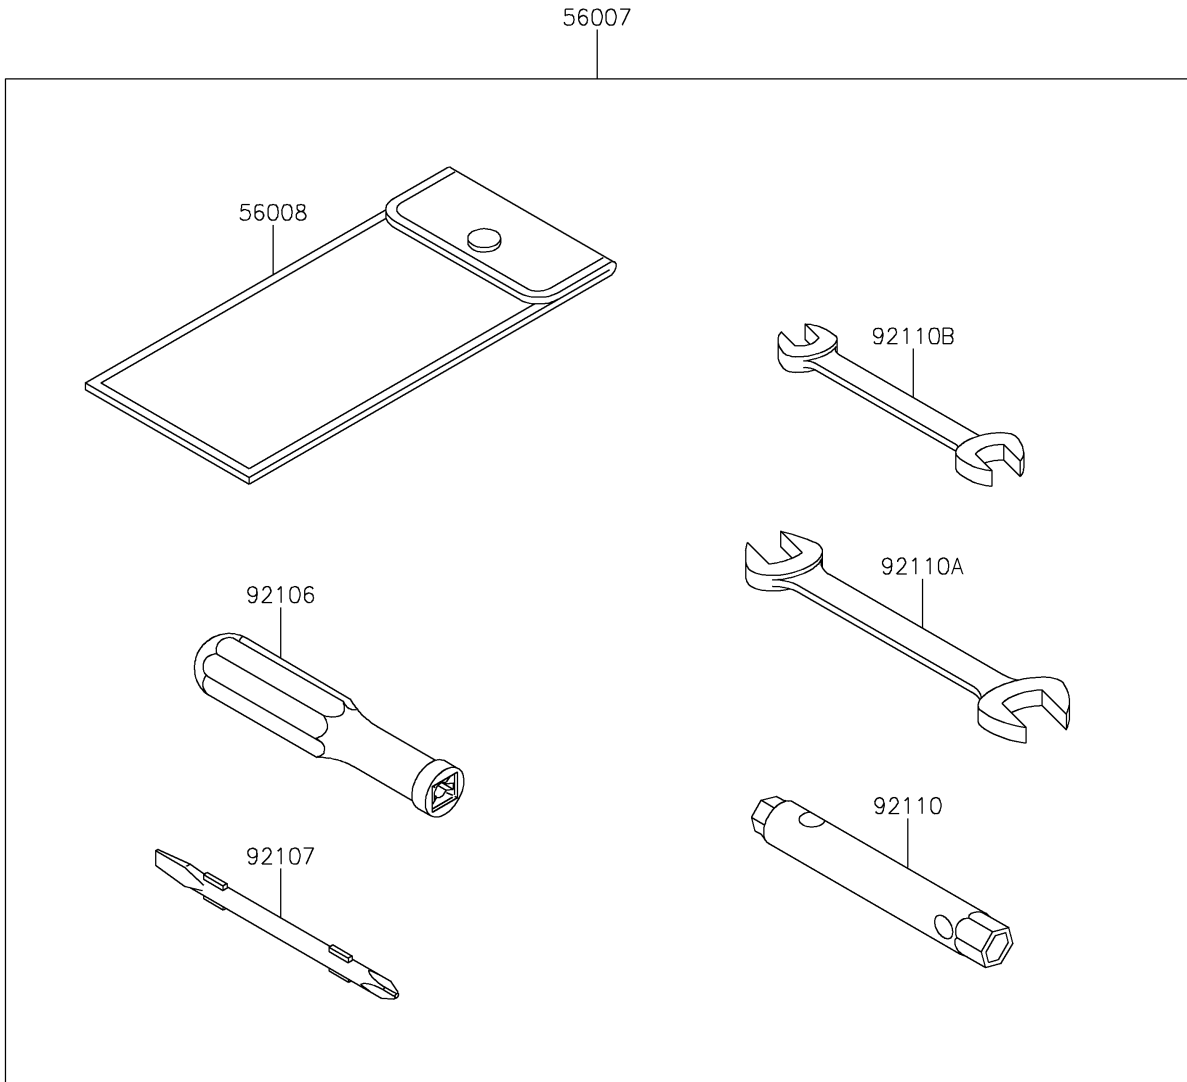

2022 KLX300 PARTS DIAGRAM

Owner's Tools

F2810

2022 KLX300 PARTS LIST

Owner's Tools

ITEM NAME	PART NUMBER	QUANTITY
TOOL-KIT (Ref # 56007)	56007-0178	1
BAG,TOOL (Ref # 56008)	56008-0036	1
GASKET-LIQUID,TB1211F,CLEAR (Ref # 92104)	92104-0004	1
GASKET-LIQUID,TB1216B,BLACK (Ref # 92104A)	92104-1064	1
GRIP-SCREW DRIVER (Ref # 92106)	92106-0004	1
TOOL-DRIVER,#2PHILLIPS&SLOT (Ref # 92107)	92107-0019	1
TOOL-WRENCH,BOX,8X10 (Ref # 92110)	92110-0049	1
TOOL-WRENCH,OPEN END,14X17 (Ref # 92110A)	92110-0057	1
TOOL-WRENCH,OPEN END,10X12 (Ref # 92110B)	92110-0564	1