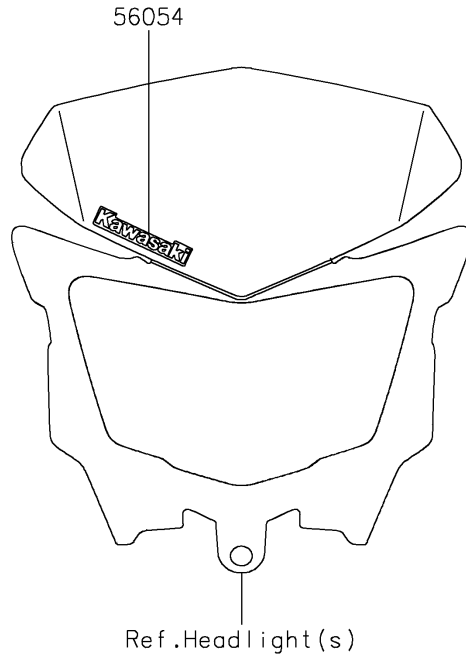

2022 KLX300 PARTS DIAGRAM

Decals(Green)(DNFNN/DNFNL)

F2861

2022 KLX300 PARTS LIST

Decals(Green)(DNFNN/DNFNL)

ITEM NAME	PART NUMBER	QUANTITY
MARK,KAWASAKI (Ref # 56054)	56054-2939	1
PATTERN,SHROUD,LH,UPP (Ref # 56076)	56076-2409	1
PATTERN,SHROUD,LH,LWR (Ref # 56076A)	56076-2410	1
PATTERN,SHROUD,RH,UPP (Ref # 56076B)	56076-2411	1
PATTERN,SHROUD,RH,LWR (Ref # 56076C)	56076-2412	1