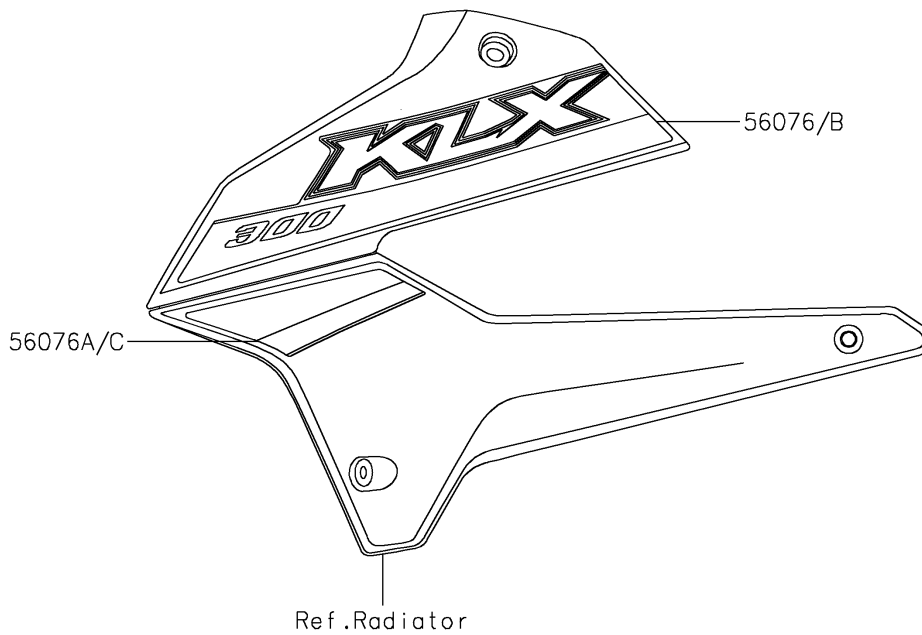

2022 KLX300 PARTS DIAGRAM

Decals(Green)(DNFNN/DNFNL)

F2861

2022 KLX300 PARTS LIST

Decals(Green)(DNFNN/DNFNL)

ITEM NAME	PART NUMBER	QUANTITY
MARK,KAWASAKI (Ref # 56054)	56054-2939	1
PATTERN,SHROUD,LH,UPP (Ref # 56076)	56076-2409	1
PATTERN,SHROUD,LH,LWR (Ref # 56076A)	56076-2410	1
PATTERN,SHROUD,RH,UPP (Ref # 56076B)	56076-2411	1
PATTERN,SHROUD,RH,LWR (Ref # 56076C)	56076-2412	1