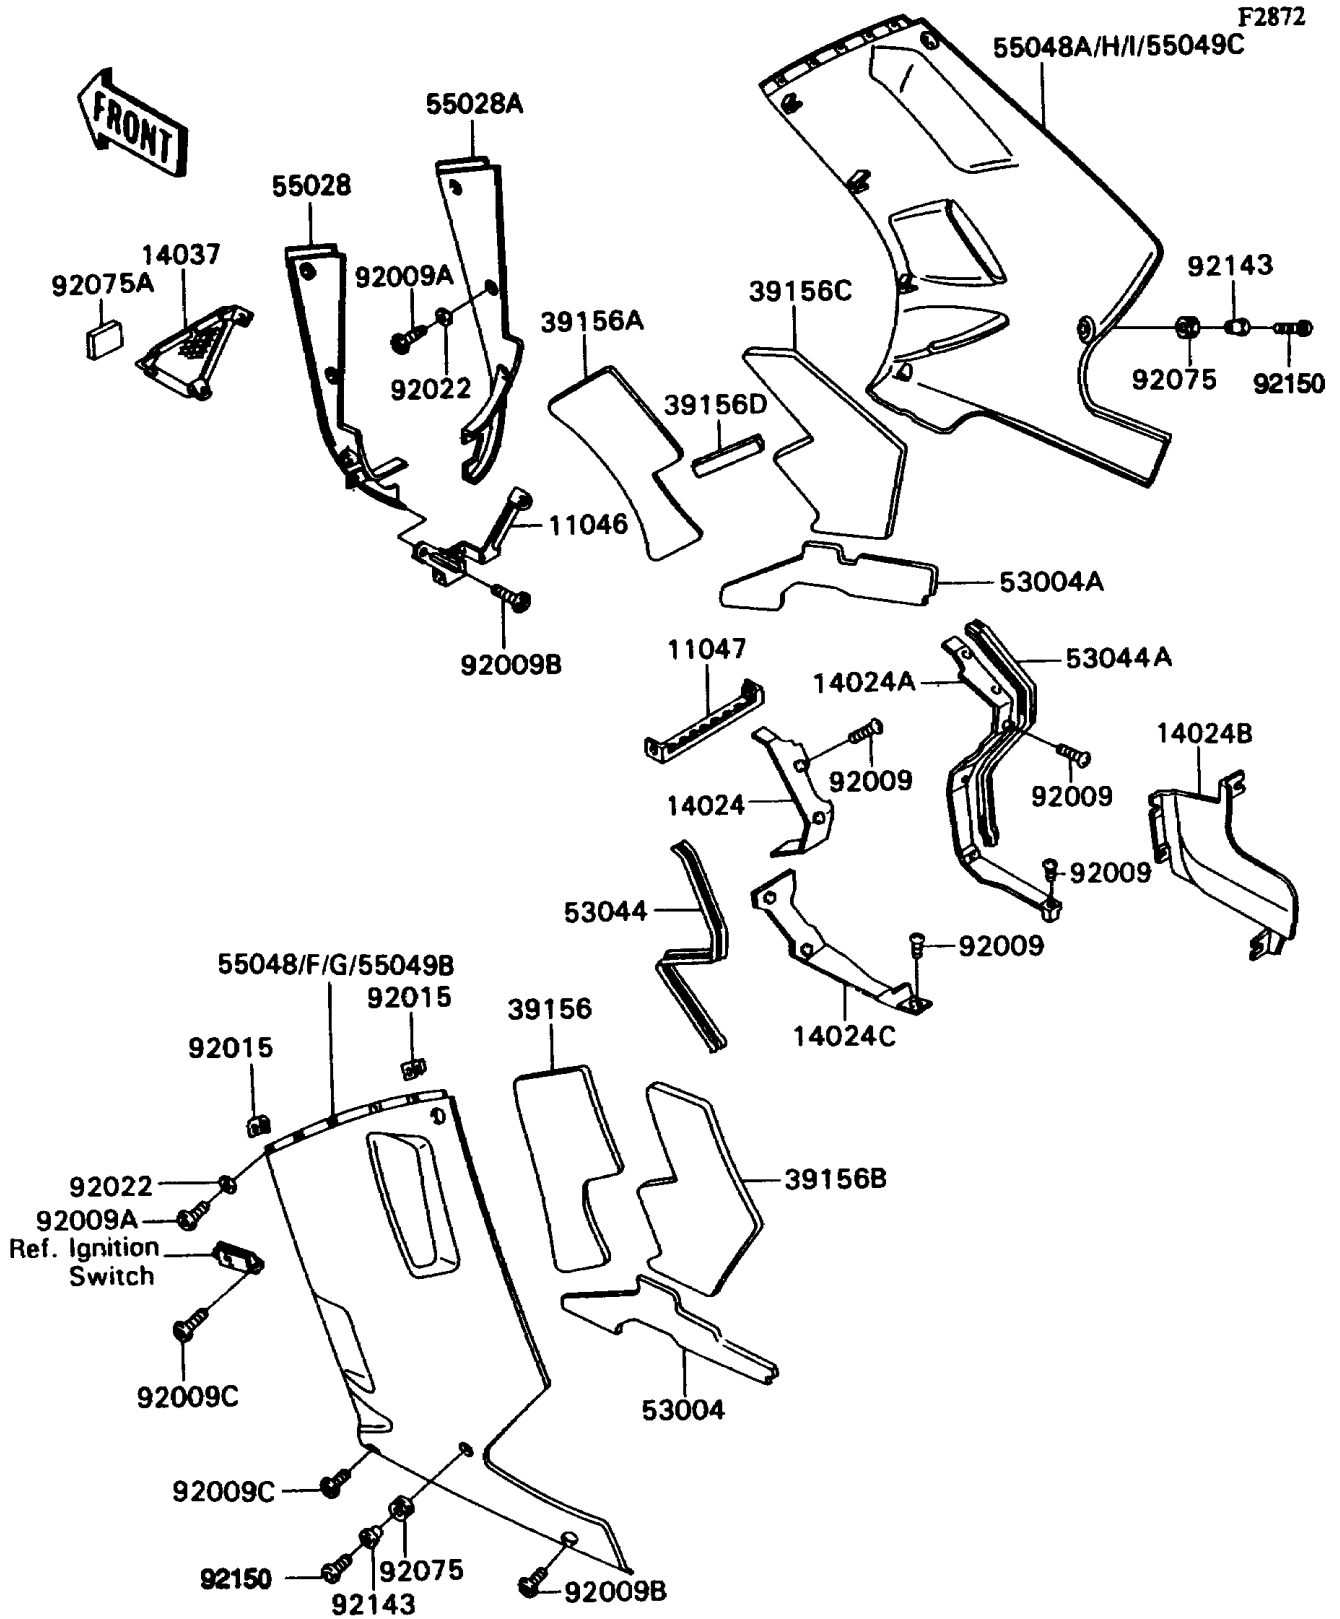

1991 Ninja® ZX™-11 PARTS DIAGRAM

Cowling Lower

1991 Ninja® ZX™ -11 PARTS LIST

Cowling Lowers

ITEM NAME	PART NUMBER	QUANTITY
BRACKET,LWR,LH (Ref # 11046)	11046-1928	1
BRACKET,LWR COWLING (Ref # 11047)	11047-1080	1
COVER,HEAT GUARD,LH,UPP (Ref # 14024)	14024-1870	1
COVER,HEAT GUARD,RH (Ref # 14024A)	14024-1871	1
COVER,HEAT GUARD,RH (Ref # 14024B)	14024-1959	1
COVER,HEAT GUARD,LH,LWR (Ref # 14024C)	14024-1966	1
SCREEN,COWLING (Ref # 14037)	14037-1136	1
PAD,LWR COWLING,LH,FR (Ref # 39156)	39156-1198	1
PAD,LWR COWLING,RH,FR (Ref # 39156A)	39156-1199	1
PAD,LWR COWLING,LH,RR (Ref # 39156B)	39156-1200	1
PAD,LWR COWLING,RH,RR (Ref # 39156C)	39156-1201	1
PAD,LWR COWLING,RH,CNT (Ref # 39156D)	39156-1221	1
MAT,LWR COWLING,LH,LWR (Ref # 53004)	53004-1074	1
MAT,LWR COWLING,RH,LWR (Ref # 53004A)	53004-1075	1
TRIM,L=300 (Ref # 53044)	53044-1213	1
TRIM,L=225 (Ref # 53044A)	53044-1238	1
COWLING,FR,LH,EBONY (Ref # 55028)	55028-1240-H8	1
COWLING,FR,RH,EBONY (Ref # 55028A)	55028-1241-H8	1
COWLING.,LWR,LH,EBONY/ROSE (Ref # 55048F)	55048-5478-JN	1
COWLING.,LWR,LH,EBONY/ROSE (Ref # 55048G)	55048-5478-JT	1
COWLING.,LWR,RH,EBONY/ROSE (Ref # 55048H)	55048-5479-JN	1
COWLING.,LWR,RH,EBONY/ROSE (Ref # 55048I)	55048-5479-JT	1
SCREW,TAPPING,5X14 (Ref # 92009)	92009-1197	14
SCREW,5X14 (Ref # 92009A)	92009-1653	6
SCREW,5X16 (Ref # 92009B)	92009-1654	12
SCREW,5X20 (Ref # 92009C)	92009-1656	6
NUT,5MM (Ref # 92015)	92015-1798	16
WASHER,NYLON,5.3X11.5X1.5 (Ref # 92022)	92022-1521	12
DAMPER (Ref # 92075)	92075-1634	4

1991 Ninja® ZX™ -11 PARTS LIST

Cowling Lowers

ITEM NAME	PART NUMBER	QUANTITY
DAMPER (Ref # 92075A)	92075-1902	1
COLLAR,BLACK (Ref # 92143)	92143-1226	4
BOLT,SOCKET,6X18 (Ref # 92150)	92150-1553	4