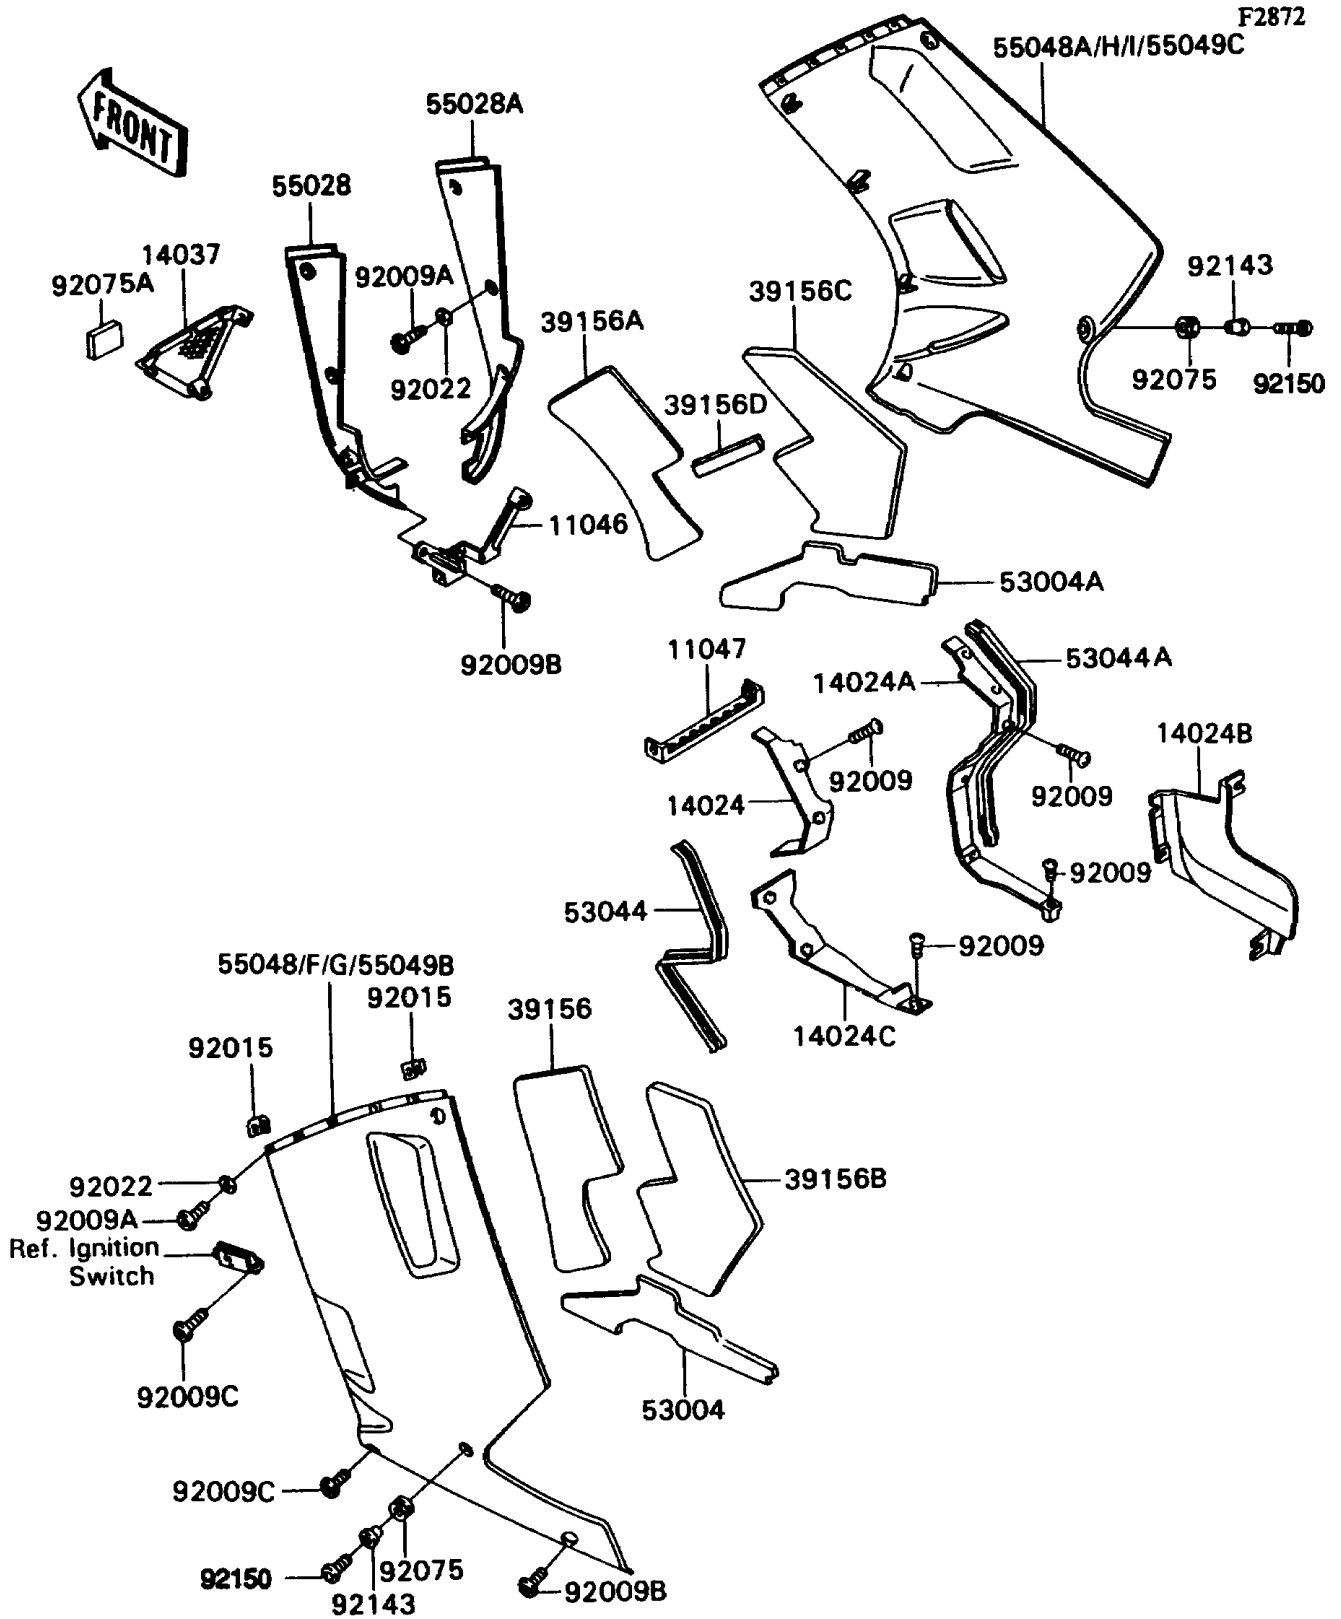

1992 Ninja® ZX™ -11 PARTS DIAGRAM

Cowling Lower

1992 Ninja® ZX™ -11 PARTS LIST

Cowling Lowers

ITEM NAME	PART NUMBER	QUANTITY
BRACKET,LWR,LH (Ref # 11046)	11046-1928	1
BRACKET,LWR COWLING (Ref # 11047)	11047-1080	1
COVER,HEAT GUARD,LH,UPP (Ref # 14024)	14024-1870	1
COVER,HEAT GUARD,RH (Ref # 14024A)	14024-1871	1
COVER,HEAT GUARD,RH (Ref # 14024B)	14024-1959	1
COVER,HEAT GUARD,LH,LWR (Ref # 14024C)	14024-1966	1
SCREEN,COWLING (Ref # 14037)	14037-1136	1
PAD,LWR COWLING,LH,FR (Ref # 39156)	39156-1198	1
PAD,LWR COWLING,RH,FR (Ref # 39156A)	39156-1199	1
PAD,LWR COWLING,LH,RR (Ref # 39156B)	39156-1200	1
PAD,LWR COWLING,RH,RR (Ref # 39156C)	39156-1201	1
PAD,LWR COWLING,RH,CNT (Ref # 39156D)	39156-1221	1
MAT,LWR COWLING,LH,LWR (Ref # 53004)	53004-1074	1
MAT,LWR COWLING,RH,LWR (Ref # 53004A)	53004-1075	1
TRIM,L=300 (Ref # 53044)	53044-1213	1
TRIM,L=225 (Ref # 53044A)	53044-1238	1
COWLING,FR,LH,EBONY (Ref # 55028)	55028-1240-H8	1
COWLING,FR,RH,EBONY (Ref # 55028A)	55028-1241-H8	1
COWLING.,LWR,LH,EBONY (Ref # 55049B)	55049-5062-H8	1
COWLING.,LWR,RH,EBONY (Ref # 55049C)	55049-5063-H8	1
SCREW,TAPPING,5X14 (Ref # 92009)	92009-1197	14
SCREW,5X14 (Ref # 92009A)	92009-1653	6
SCREW,5X16 (Ref # 92009B)	92009-1654	12
SCREW,5X20 (Ref # 92009C)	92009-1656	6
NUT,5MM (Ref # 92015)	92015-1798	16
WASHER,NYLON,5.3X11.5X1.5 (Ref # 92022)	92022-1521	12
DAMPER (Ref # 92075)	92075-1634	4
DAMPER (Ref # 92075A)	92075-1902	1
COLLAR,BLACK (Ref # 92143)	92143-1226	4

1992 Ninja® ZX™ -11 PARTS LIST

Cowling Lowers

ITEM NAME	PART NUMBER	QUANTITY
BOLT,SOCKET,6X18 (Ref # 92150)	92150-1553	4