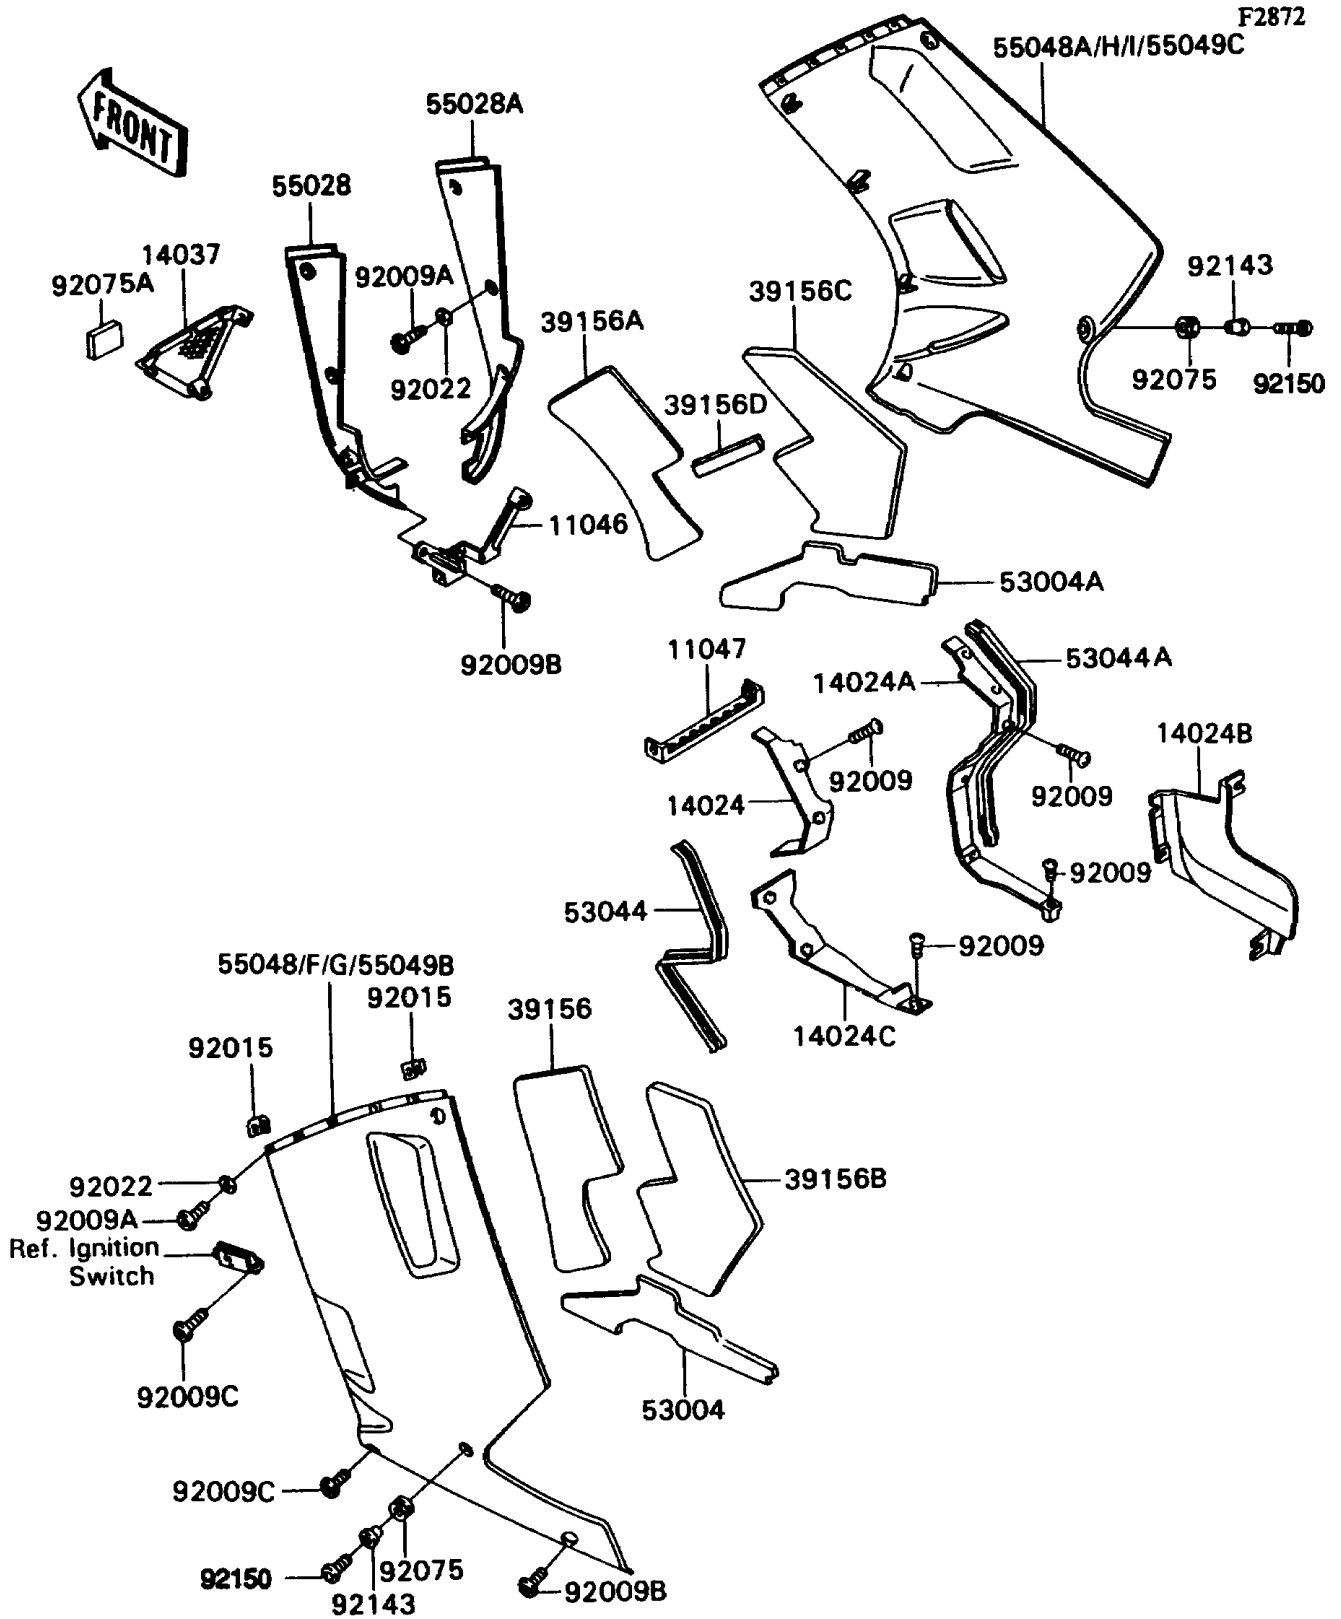

1993 Ninja® ZX™ -11 PARTS DIAGRAM

Cowling Lower

1993 Ninja® ZX™ -11 PARTS LIST

Cowling Lowers

ITEM NAME	PART NUMBER	QUANTITY
BRACKET,LWR,LH (Ref # 11046)	11046-1928	1
BRACKET,LWR COWLING (Ref # 11047)	11047-1080	1
COVER,HEAT GUARD,LH,UPP (Ref # 14024)	14024-1870	1
COVER,HEAT GUARD,RH (Ref # 14024A)	14024-1871	1
COVER,HEAT GUARD,RH (Ref # 14024B)	14024-1959	1
COVER,HEAT GUARD,LH,LWR (Ref # 14024C)	14024-1966	1
SCREEN,COWLING (Ref # 14037)	14037-1136	1
PAD,LWR COWLING,LH,FR (Ref # 39156)	39156-1198	1
PAD,LWR COWLING,RH,FR (Ref # 39156A)	39156-1199	1
PAD,LWR COWLING,LH,RR (Ref # 39156B)	39156-1200	1
PAD,LWR COWLING,RH,RR (Ref # 39156C)	39156-1201	1
PAD,LWR COWLING,RH,CNT (Ref # 39156D)	39156-1221	1
MAT,LWR COWLING,LH,LWR (Ref # 53004)	53004-1074	1
MAT,LWR COWLING,RH,LWR (Ref # 53004A)	53004-1075	1
TRIM,L=300 (Ref # 53044)	53044-1213	1
TRIM,L=225 (Ref # 53044A)	53044-1238	1
COWLING,FR,LH,EBONY (Ref # 55028)	55028-1240-H8	1
COWLING,FR,RH,EBONY (Ref # 55028A)	55028-1241-H8	1
COWLING.,LWR,LH,EBONY (Ref # 55049B)	55049-5062-H8	1
COWLING.,LWR,RH,EBONY (Ref # 55049C)	55049-5063-H8	1
SCREW,TAPPING,5X14 (Ref # 92009)	92009-1197	14
SCREW,5X14 (Ref # 92009A)	92009-1653	6
SCREW,5X16 (Ref # 92009B)	92009-1654	12
SCREW,5X20 (Ref # 92009C)	92009-1656	6
NUT,5MM (Ref # 92015)	92015-1798	16
WASHER,NYLON,5.3X11.5X1.5 (Ref # 92022)	92022-1521	12
DAMPER (Ref # 92075)	92075-1634	4
DAMPER (Ref # 92075A)	92075-1902	1
COLLAR,BLACK (Ref # 92143)	92143-1226	4

1993 Ninja® ZX™ -11 PARTS LIST

Cowling Lowers

ITEM NAME	PART NUMBER	QUANTITY
BOLT,SOCKET,6X18 (Ref # 92150)	92150-1553	4