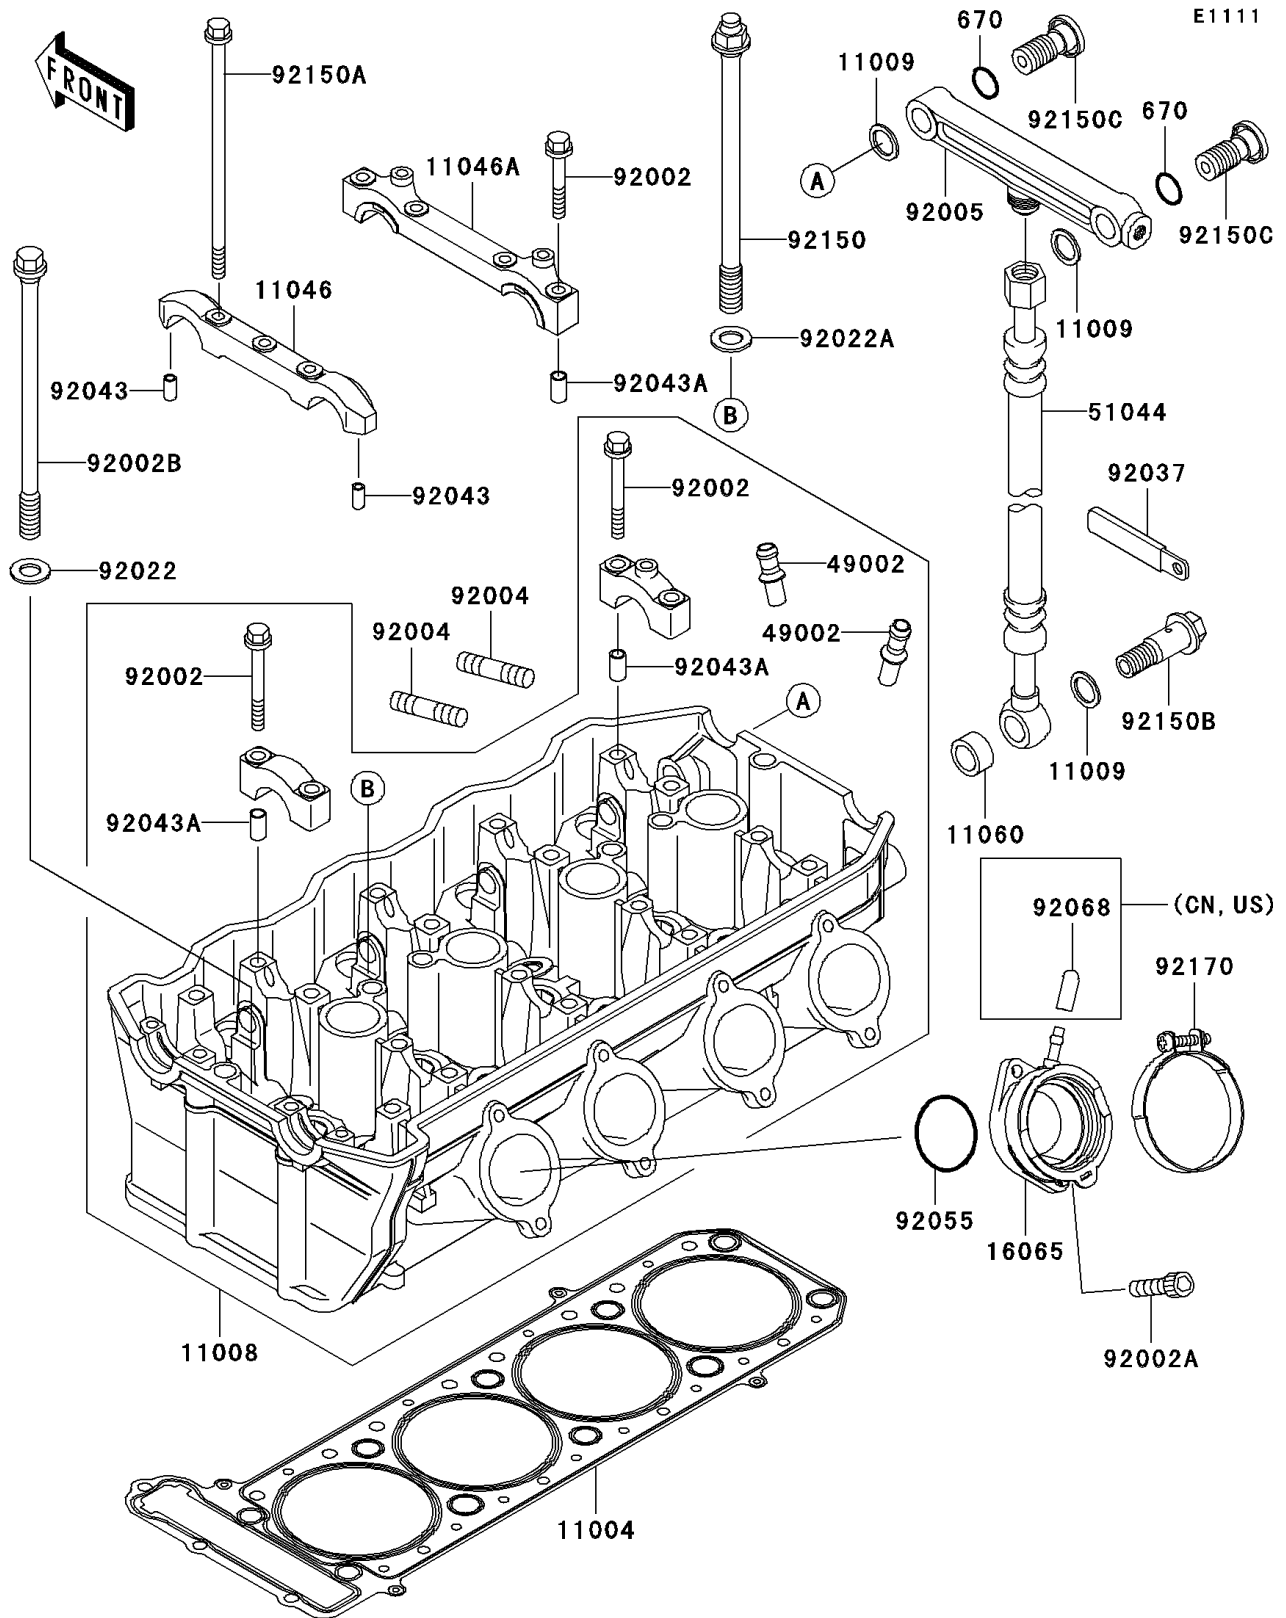

1993 Ninja[®] ZX[™]-11 PARTS DIAGRAM

Cylinder Head

1993 Ninja® ZX™-11 PARTS LIST

Cylinder Head

ITEM NAME	PART NUMBER	QUANTITY
O RING,15MM (Ref # 670)	670B2015	2
GASKET-HEAD (Ref # 11004)	11004-1248	1
HEAD-COMP-CYLINDER (Ref # 11008)	11008-1281	1
GASKET,14X19.5X1.4 (Ref # 11009)	11009-1461	3
BRACKET,CAMSHAFT,#9 (Ref # 11046)	11046-1150	1
BRACKET,CAMSHAFT,#10 (Ref # 11046A)	11046-1151	1
GASKET (Ref # 11060)	11060-1369	1
HOLDER-CARBURETOR (Ref # 16065)	16065-1210	4
GUIDE-VALVE (Ref # 49002)	49002-1097	AR
TUBE-ASSY (Ref # 51044)	51044-1094	1
BOLT,6X40 (Ref # 92002)	92002-1756	18
BOLT,SOCKET,6X16 (Ref # 92002A)	92002-1778	8
BOLT,10X164 (Ref # 92002B)	92002-1943	4
STUD,8X22 (Ref # 92004)	92004-1181	8
FITTING (Ref # 92005)	92005-1168	1
WASHER,10.5X20X1.6 (Ref # 92022)	92022-1591	4
WASHER,11.5X20.5X1.6 (Ref # 92022A)	92022-1720	6
CLAMP (Ref # 92037)	92037-1997	1
PIN,4.2X6X12 (Ref # 92043)	92043-1262	2
PIN,6.2X8X14 (Ref # 92043A)	92043-1263	18
RING-O,43.7X1.9 (Ref # 92055)	92055-1401	4
BOLT,11X164 (Ref # 92150)	92150-1075	6
BOLT,6X148 (Ref # 92150A)	92150-1076	2
BOLT,BANJO,12X40.5 (Ref # 92150B)	92150-1077	1
BOLT (Ref # 92150C)	92150-1078	2
CLAMP (Ref # 92170)	92170-1160	4
PLUG,12X25 (Ref # 92068)	92068-006	2