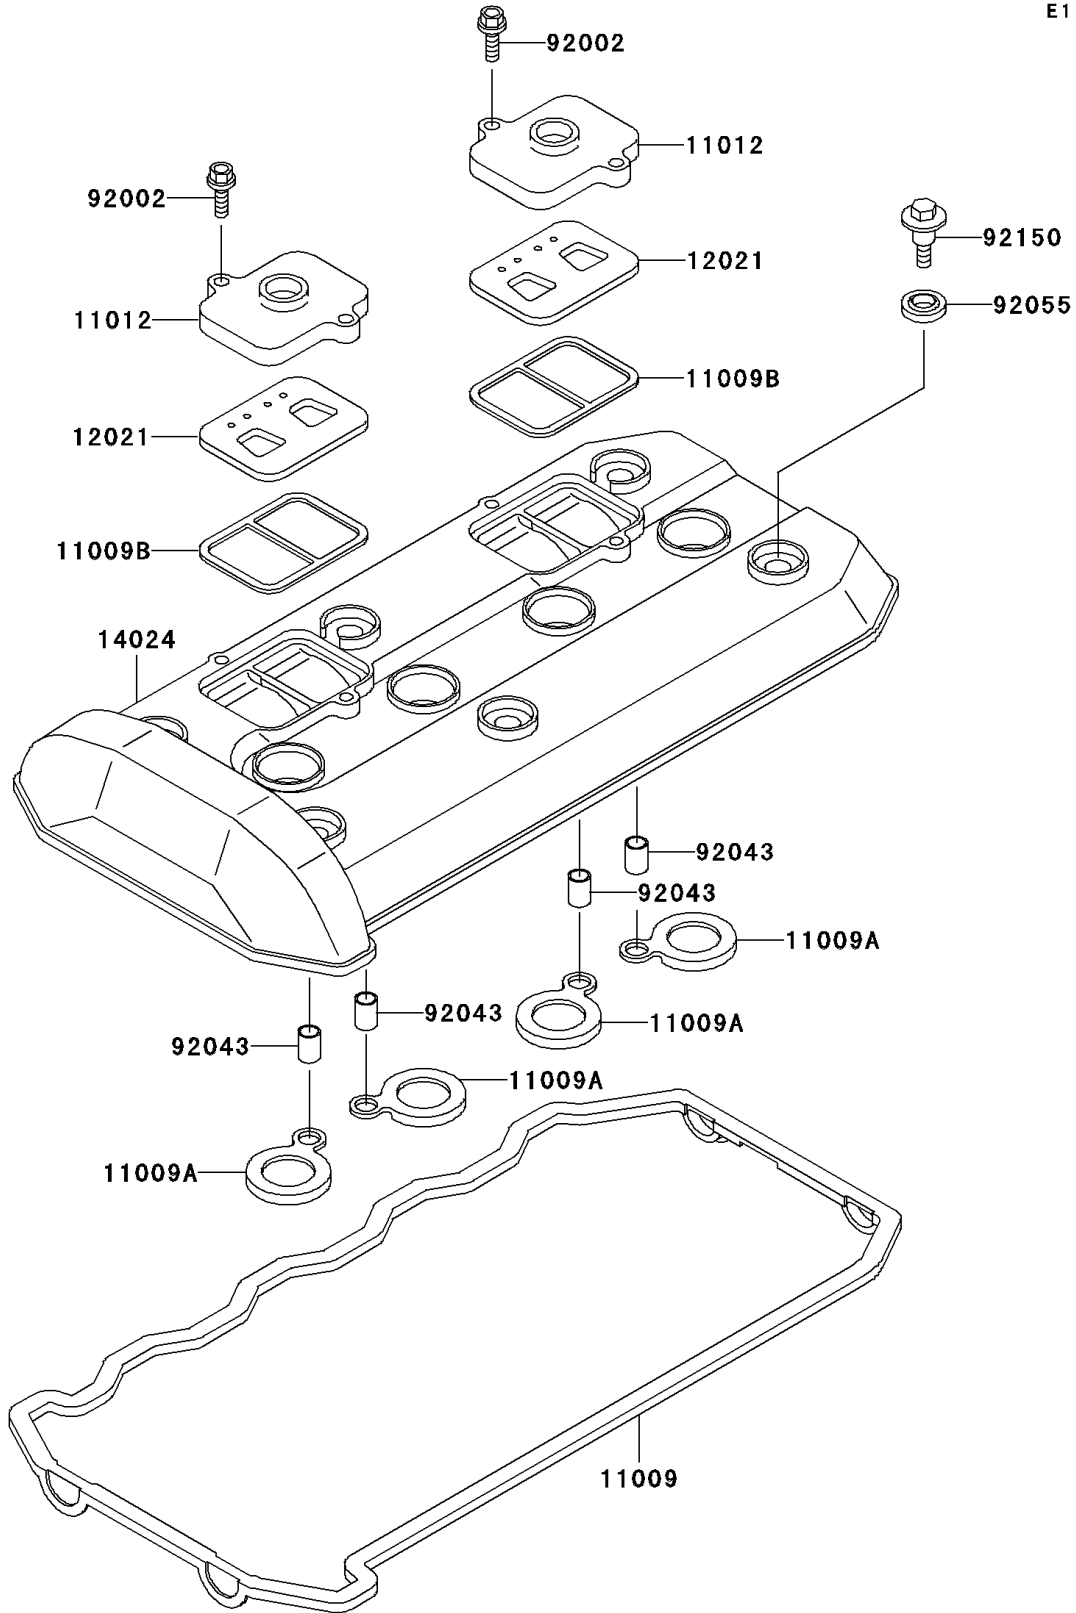

# 1994 Ninja® ZX™ -11 PARTS DIAGRAM

Cylinder Head Cover

E1112

## 1994 Ninja® ZX™ -11 PARTS LIST

### Cylinder Head Cover

ITEM NAME	PART NUMBER	QUANTITY
GASKET,HEAD COVER (Ref # 11009)	11009-1724	1
GASKET,SPARK PLUG (Ref # 11009A)	11009-1725	4
GASKET,REED VALVE (Ref # 11009B)	11009-1857	2
CAP,REED VALVE (Ref # 11012)	11012-1532	2
VALVE-ASSY-REED (Ref # 12021)	12021-1053	2
COVER,HEAD (Ref # 14024)	14024-1628	1
BOLT,6X22 (Ref # 92002)	92002-1068	4
PIN,8.2X10X14 (Ref # 92043)	92043-1264	4
RING-O,HEAD COVER BOLT (Ref # 92055)	92055-1352	6
BOLT,HEAD COVER (Ref # 92150)	92150-1447	6