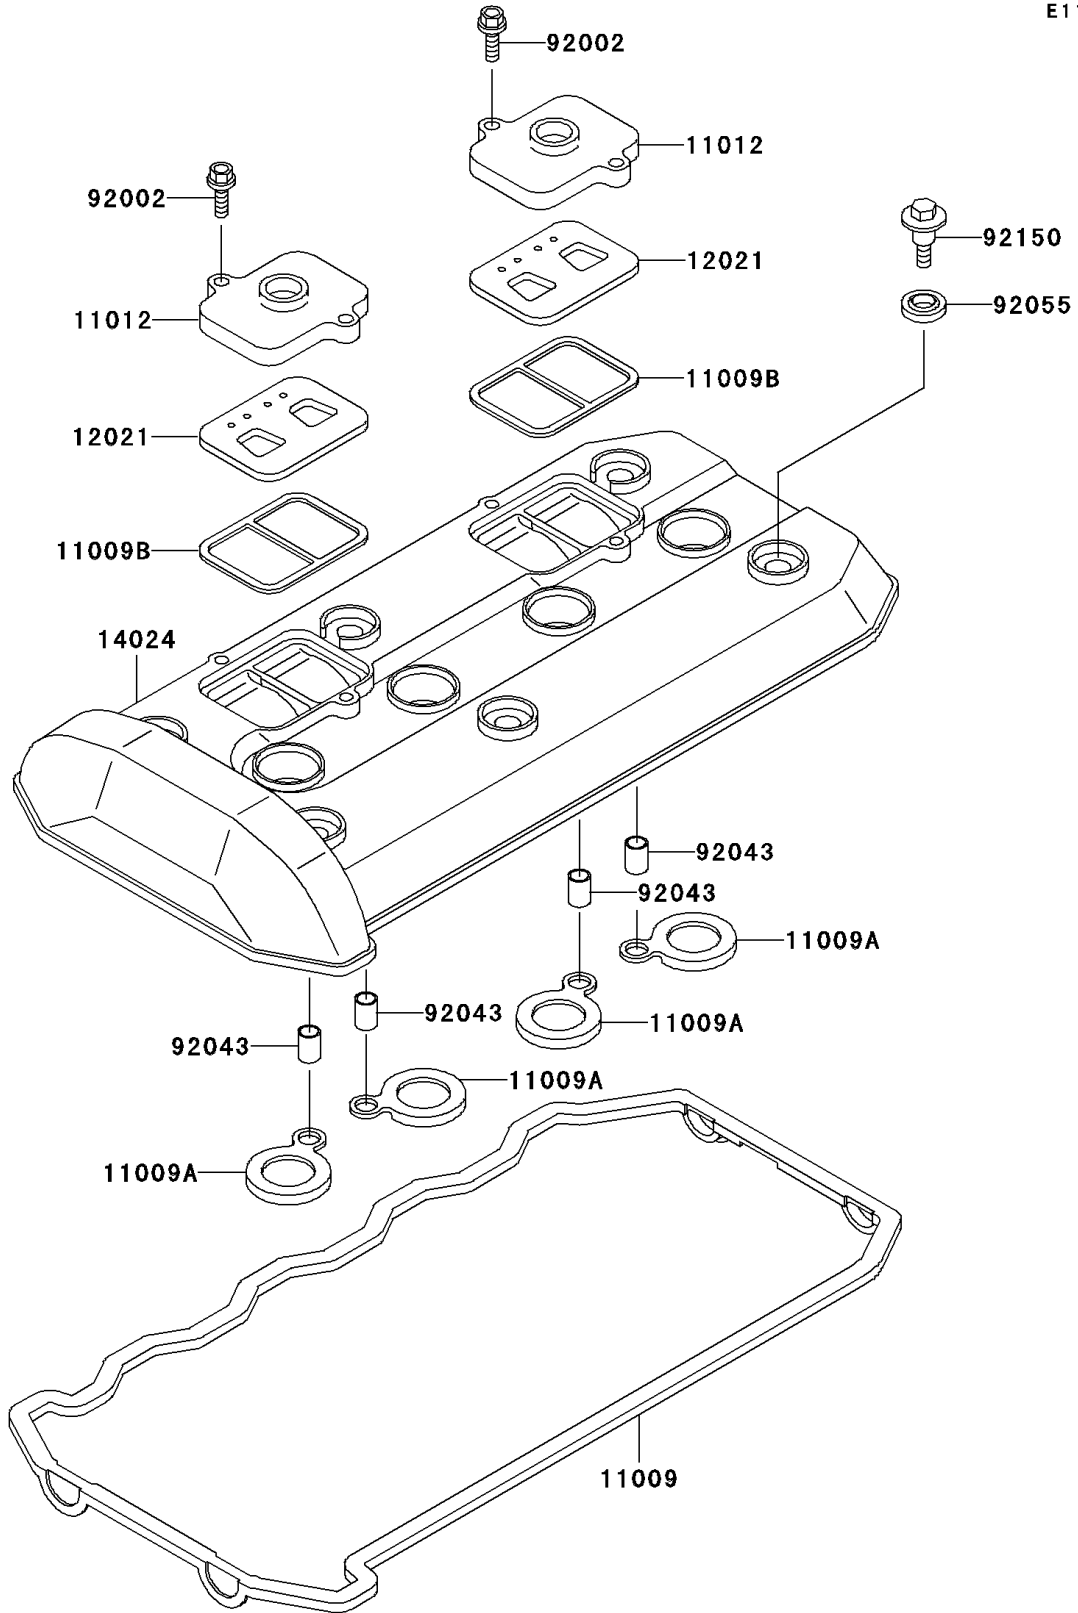

# 1995 Ninja® ZX™ -11 PARTS DIAGRAM

Cylinder Head Cover

E1112

## 1995 Ninja® ZX™ -11 PARTS LIST

### Cylinder Head Cover

ITEM NAME	PART NUMBER	QUANTITY
GASKET,HEAD COVER (Ref # 11009)	11009-1724	1
GASKET,SPARK PLUG (Ref # 11009A)	11009-1725	4
GASKET,REED VALVE (Ref # 11009B)	11009-1857	2
CAP,REED VALVE (Ref # 11012)	11012-1532	2
VALVE-ASSY-REED (Ref # 12021)	12021-1053	2
COVER,HEAD (Ref # 14024)	14024-1628	1
BOLT,6X22 (Ref # 92002)	92002-1068	4
PIN,8.2X10X14 (Ref # 92043)	92043-1264	4
RING-O,HEAD COVER BOLT (Ref # 92055)	92055-1352	6
BOLT,HEAD COVER (Ref # 92150)	92150-1447	6