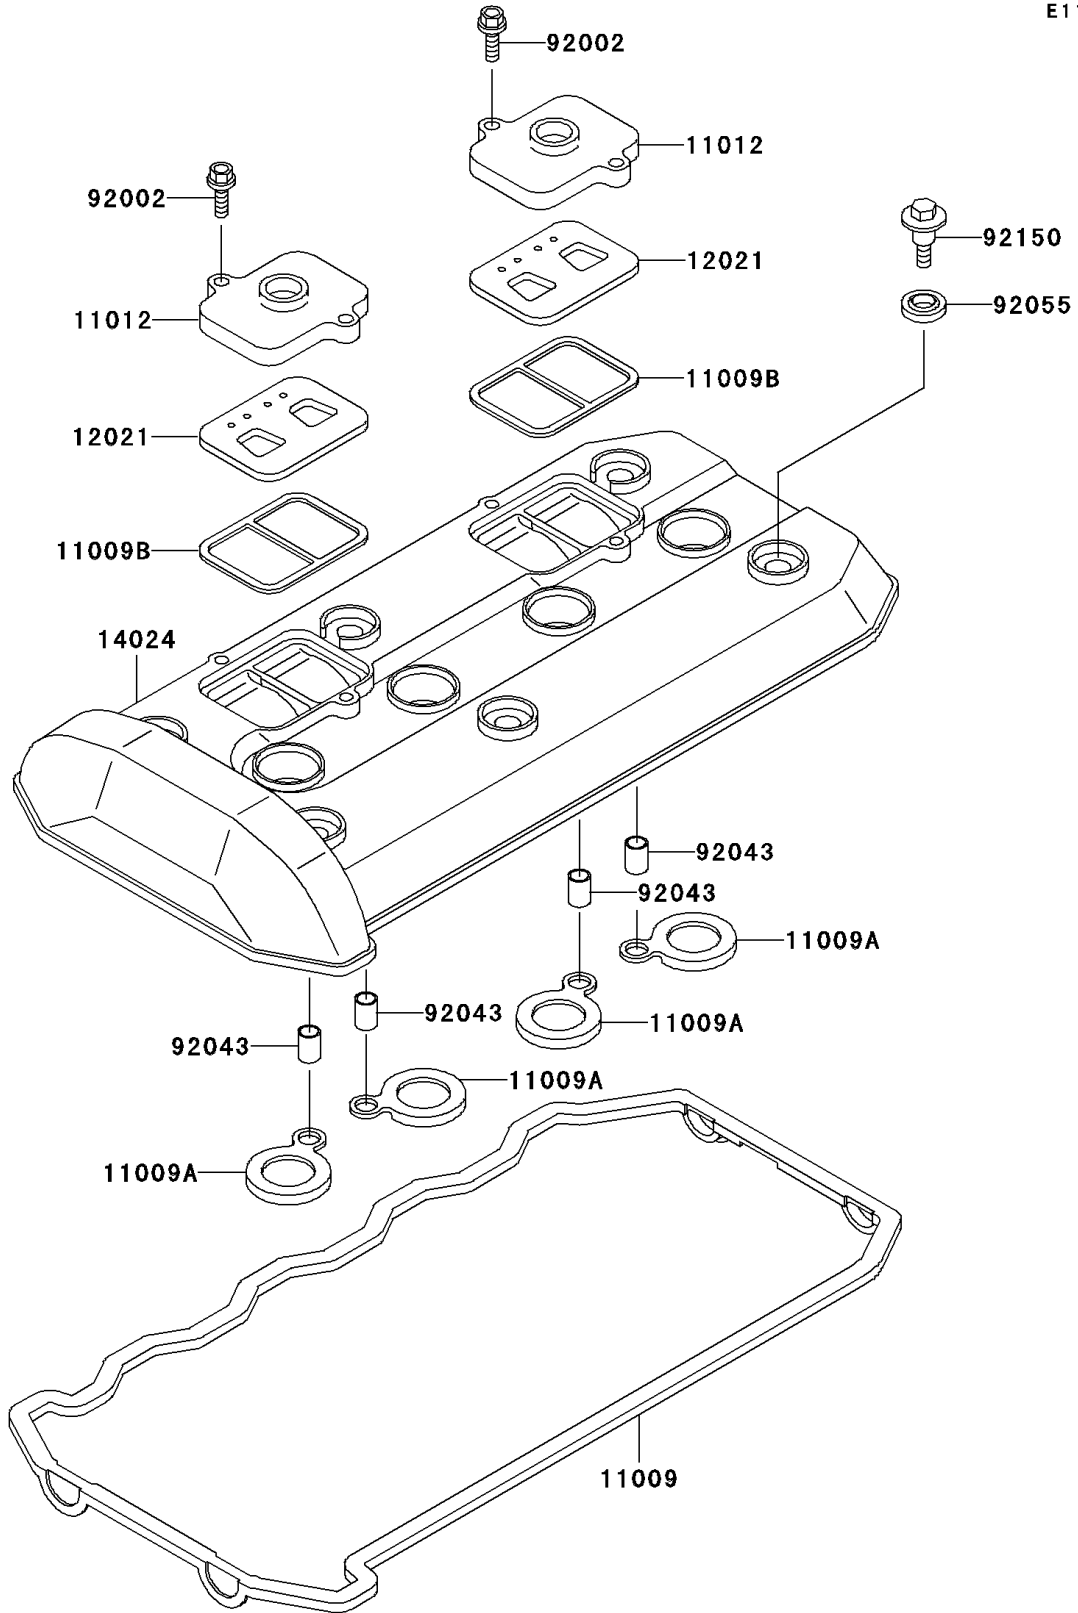

1995 Ninja® ZX™ -11 PARTS DIAGRAM

Cylinder Head Cover

E1112

1995 Ninja® ZX™ -11 PARTS LIST

Cylinder Head Cover

ITEM NAME	PART NUMBER	QUANTITY
GASKET,HEAD COVER (Ref # 11009)	11009-1724	1
GASKET,SPARK PLUG (Ref # 11009A)	11009-1725	4
GASKET,REED VALVE (Ref # 11009B)	11009-1857	2
CAP,REED VALVE (Ref # 11012)	11012-1532	2
VALVE-ASSY-REED (Ref # 12021)	12021-1053	2
COVER,HEAD (Ref # 14024)	14024-1628	1
BOLT,6X22 (Ref # 92002)	92002-1068	4
PIN,8.2X10X14 (Ref # 92043)	92043-1264	4
RING-O,HEAD COVER BOLT (Ref # 92055)	92055-1352	6
BOLT,HEAD COVER (Ref # 92150)	92150-1447	6