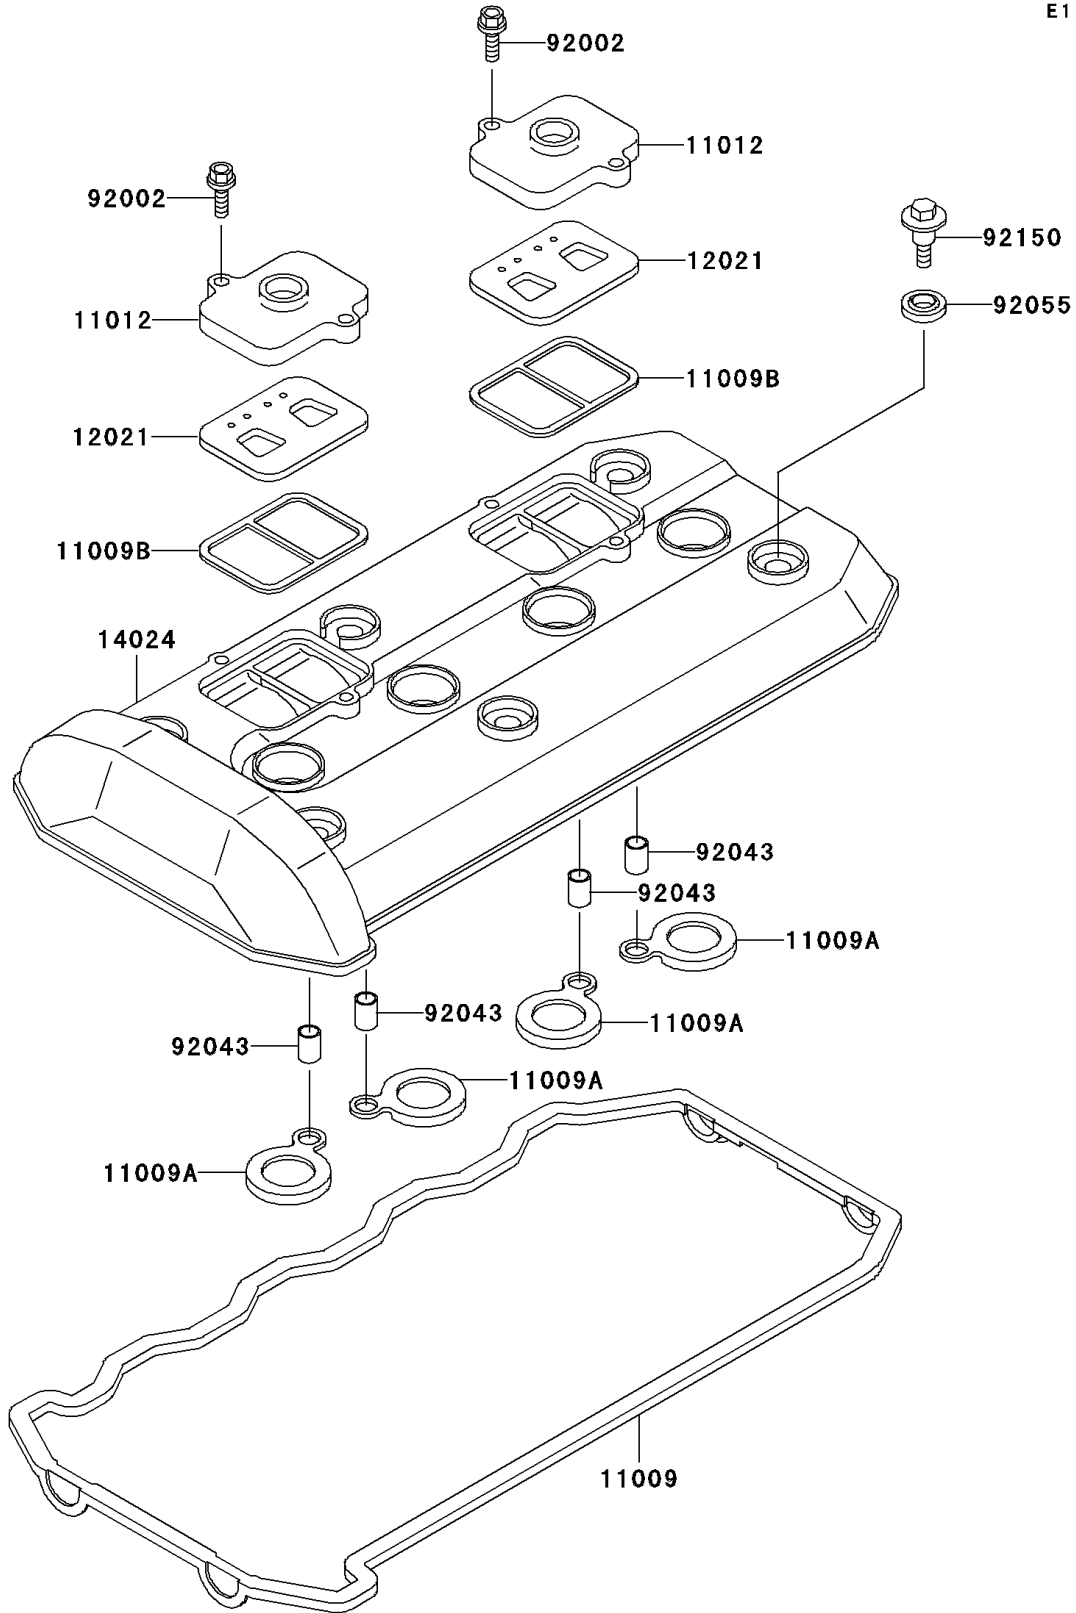

1995 Ninja® ZX™ -11 PARTS DIAGRAM

Cylinder Head Cover

E1112

1995 Ninja® ZX™ -11 PARTS LIST

Cylinder Head Cover

ITEM NAME	PART NUMBER	QUANTITY
GASKET,HEAD COVER (Ref # 11009)	11009-1724	1
GASKET,SPARK PLUG (Ref # 11009A)	11009-1725	4
GASKET,REED VALVE (Ref # 11009B)	11009-1857	2
CAP,REED VALVE (Ref # 11012)	11012-1532	2
VALVE-ASSY-REED (Ref # 12021)	12021-1053	2
COVER,HEAD (Ref # 14024)	14024-1628	1
BOLT,6X22 (Ref # 92002)	92002-1068	4
PIN,8.2X10X14 (Ref # 92043)	92043-1264	4
RING-O,HEAD COVER BOLT (Ref # 92055)	92055-1352	6
BOLT,HEAD COVER (Ref # 92150)	92150-1447	6