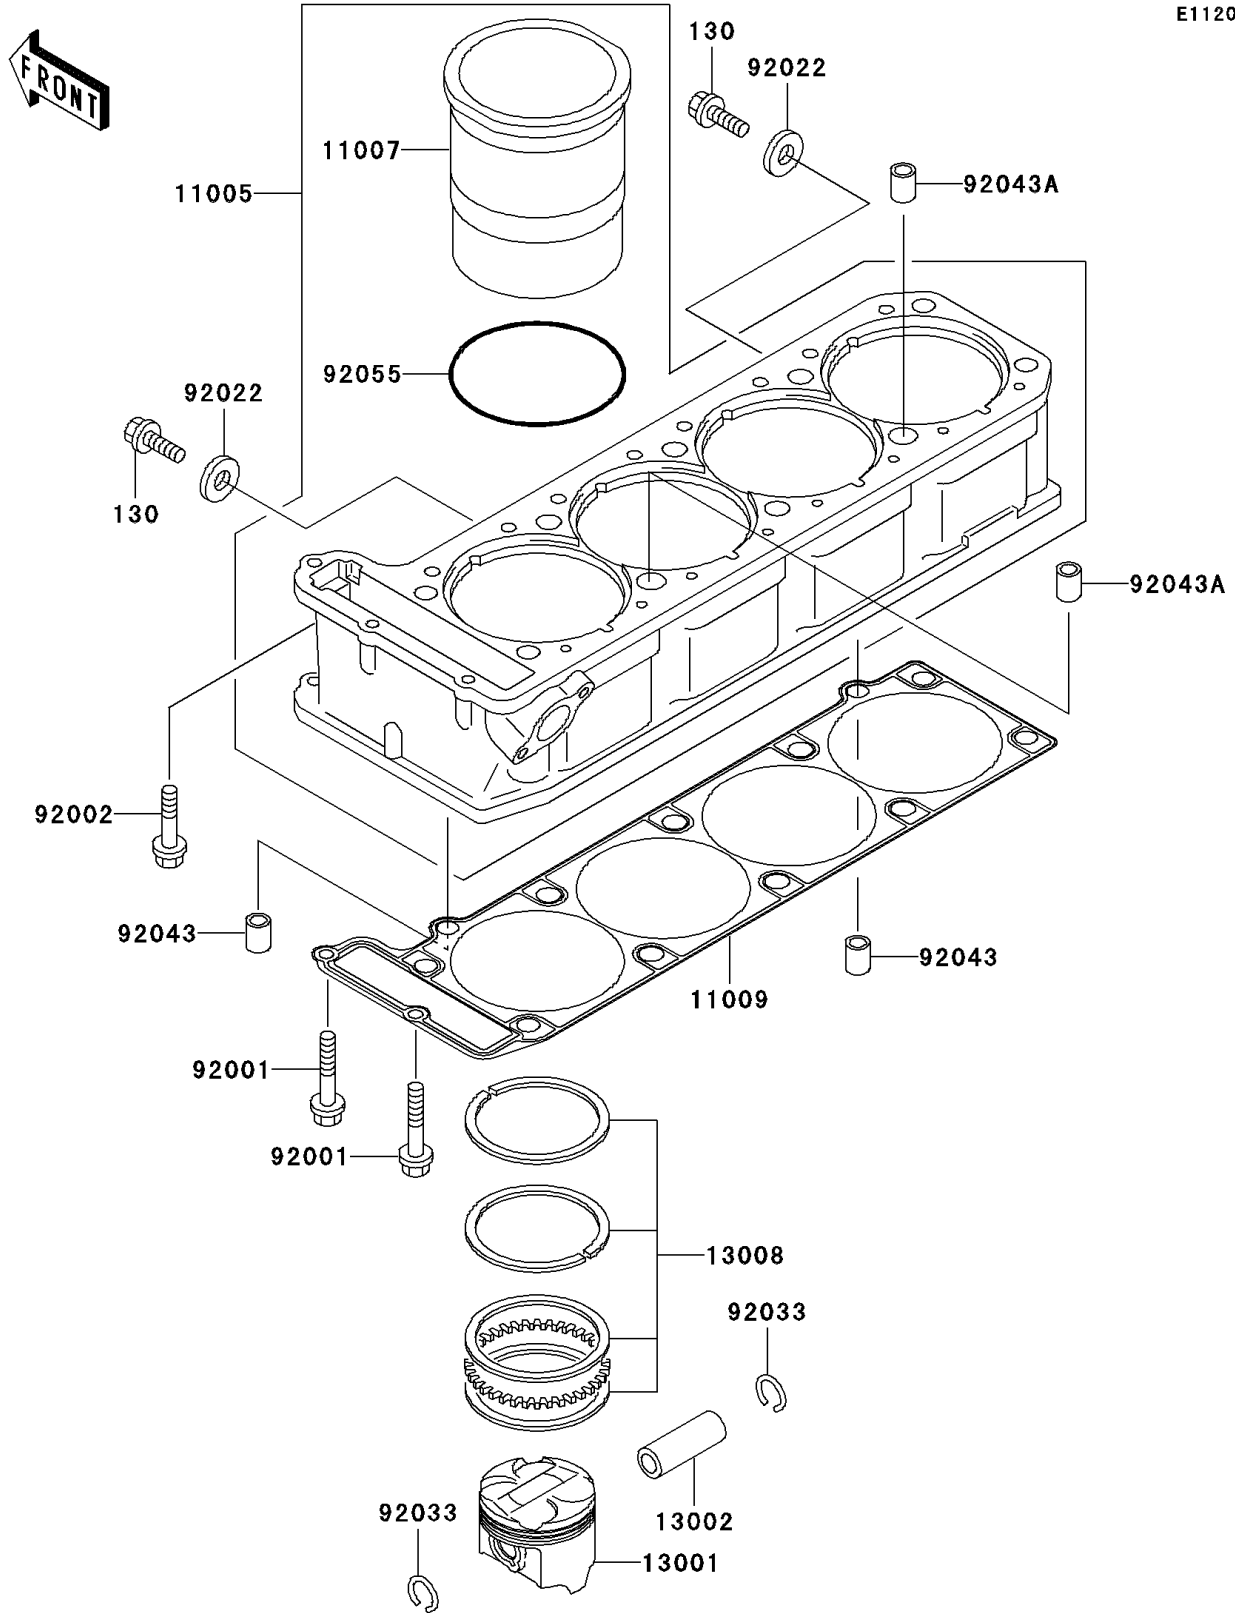

# 1994 Ninja® ZX™ -11 PARTS DIAGRAM

Cylinder/Piston(s)

E1120

## 1994 Ninja® ZX™ -11 PARTS LIST

Cylinder/Piston(s)

ITEM NAME	PART NUMBER	QUANTITY
BOLT-FLANGED,6X10,BLACK (Ref # 130)	130C0610	2
CYLINDER-ENGINE (Ref # 11005)	11005-1615	1
LINER-CYLINDER (Ref # 11007)	11007-1114	4
GASKET,CYLINDER BASE (Ref # 11009)	11009-1847	1
PISTON-ENGINE (Ref # 13001)	13001-1397	4
PIN-PISTON (Ref # 13002)	13002-1058	4
RING-SET-PISTON (Ref # 13008)	13008-1152	4
BOLT,6X38 (Ref # 92001)	92001-1899	2
BOLT,6X30 (Ref # 92002)	92002-1138	1
WASHER,6.2X11X1 (Ref # 92022)	92022-304	2
RING-SNAP,20.5X1.2 (Ref # 92033)	92033-1099	8
PIN,8.2X10X14 (Ref # 92043)	92043-1264	2
PIN,11.5X14X14 (Ref # 92043A)	92043-1279	2
RING-O,82.6X2.4 (Ref # 92055)	92055-1465	4