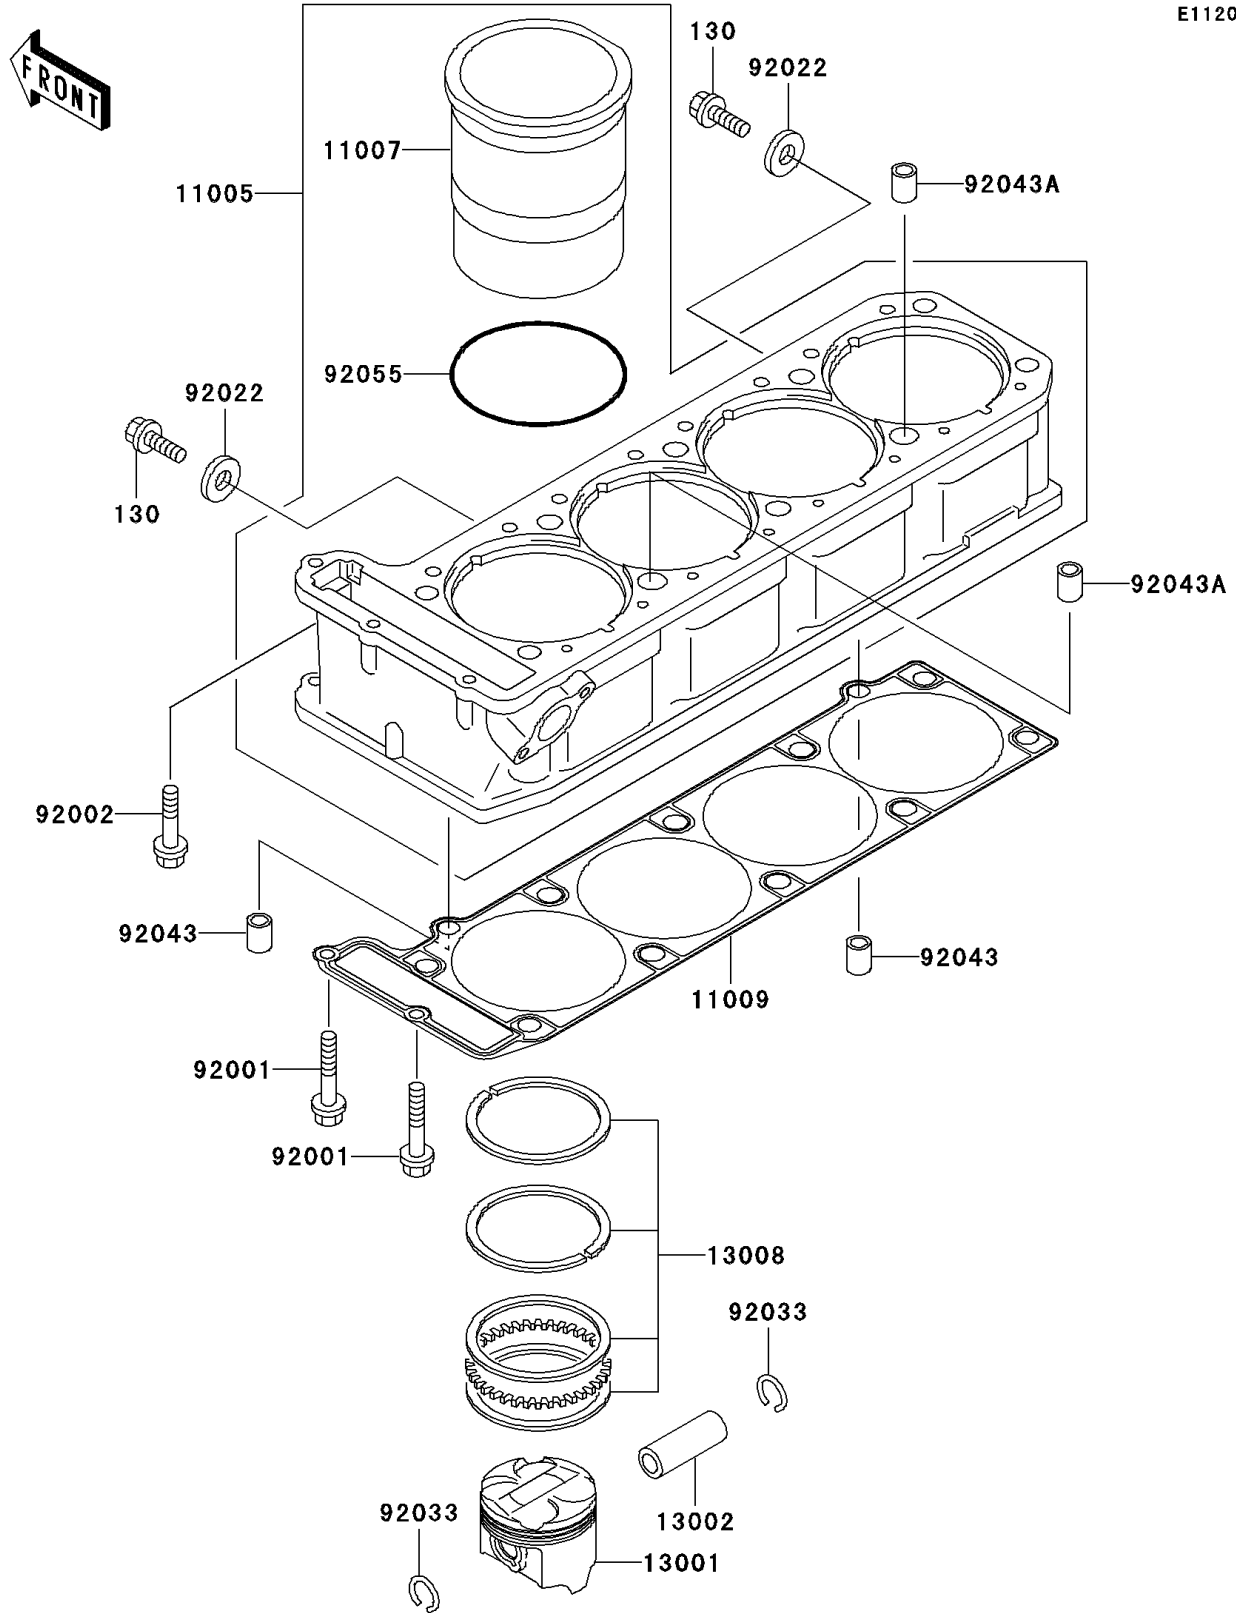

# 1995 Ninja® ZX™ -11 PARTS DIAGRAM

Cylinder/Piston(s)

E1120

## 1995 Ninja® ZX™ -11 PARTS LIST

Cylinder/Piston(s)

ITEM NAME	PART NUMBER	QUANTITY
BOLT-FLANGED,6X10,BLACK (Ref # 130)	130C0610	2
CYLINDER-ENGINE (Ref # 11005)	11005-1615	1
LINER-CYLINDER (Ref # 11007)	11007-1114	4
GASKET,CYLINDER BASE (Ref # 11009)	11009-1847	1
PISTON-ENGINE (Ref # 13001)	13001-1397	4
PIN-PISTON (Ref # 13002)	13002-1058	4
RING-SET-PISTON (Ref # 13008)	13008-1152	4
BOLT,6X38 (Ref # 92001)	92001-1899	2
BOLT,6X30 (Ref # 92002)	92002-1138	1
WASHER,6.2X11X1 (Ref # 92022)	92022-304	2
RING-SNAP,20.5X1.2 (Ref # 92033)	92033-1099	8
PIN,8.2X10X14 (Ref # 92043)	92043-1264	2
PIN,11.5X14X14 (Ref # 92043A)	92043-1279	2
RING-O,82.6X2.4 (Ref # 92055)	92055-1465	4