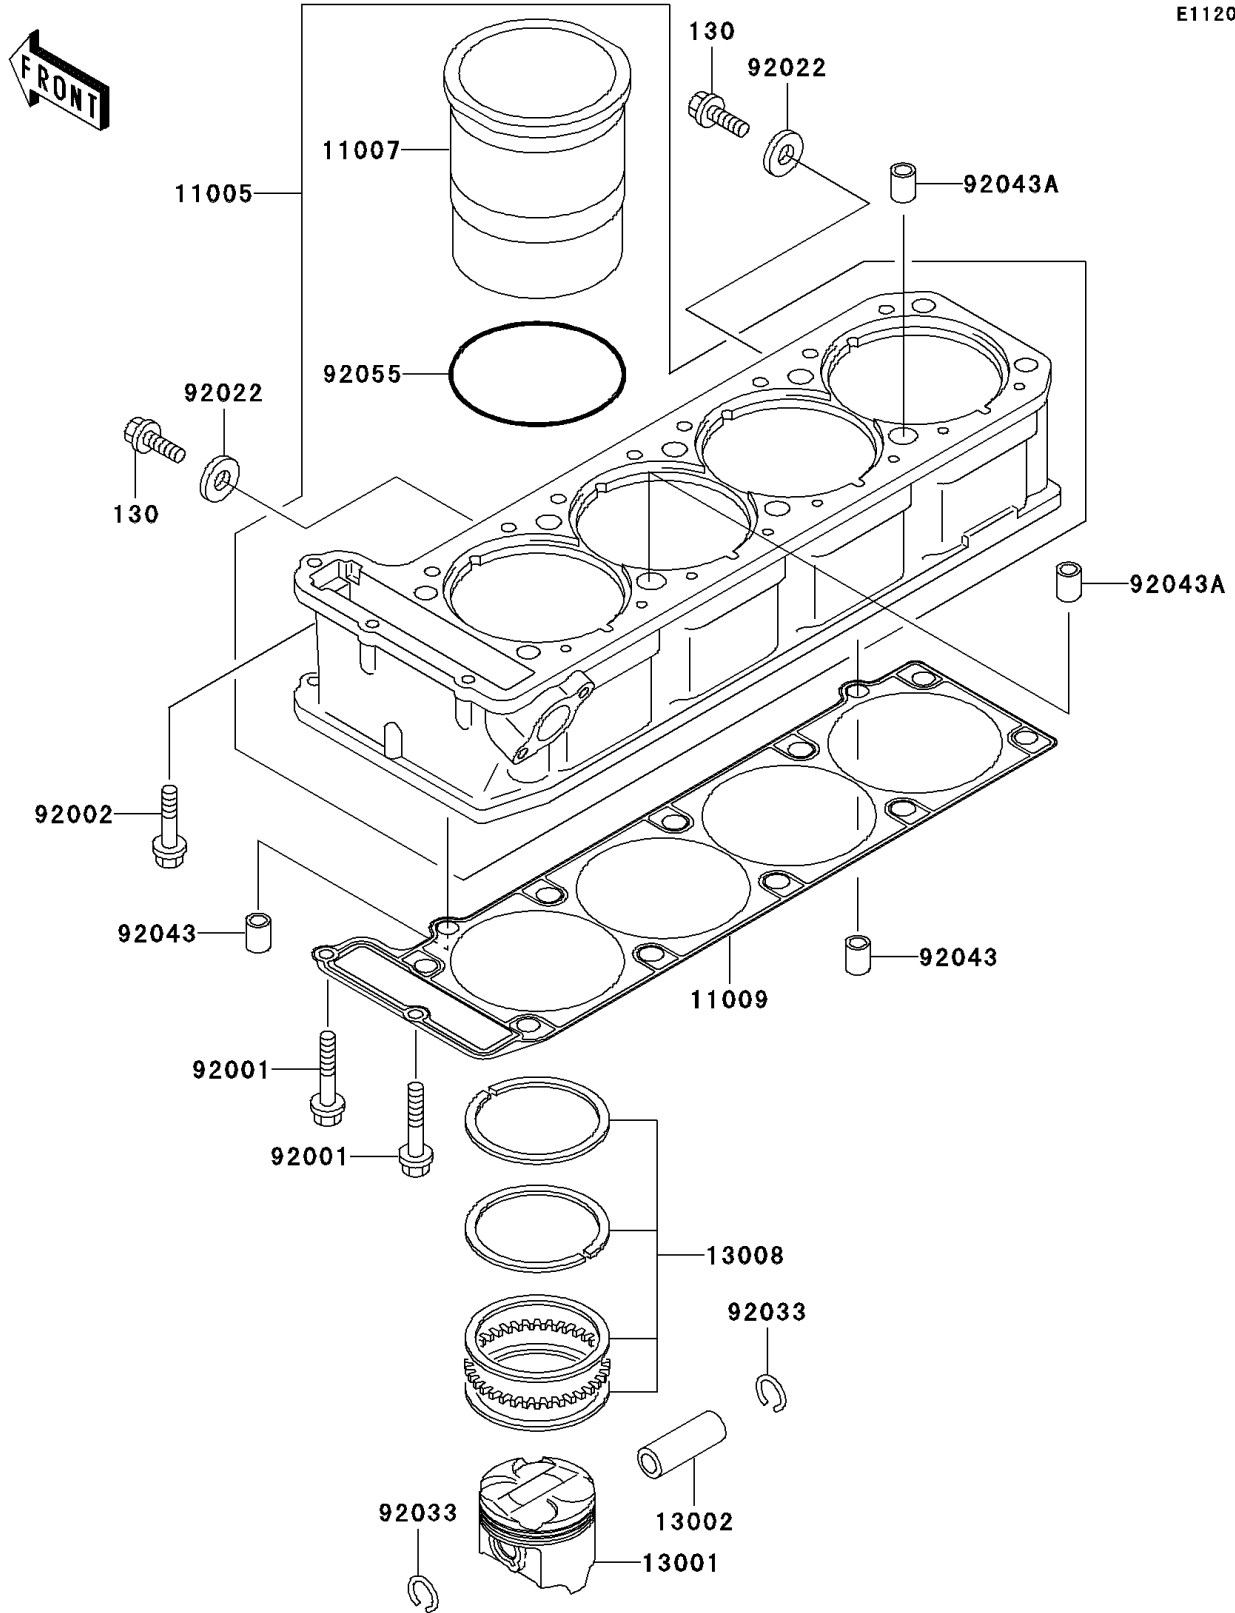

# 1995 Ninja® ZX™ -11 PARTS DIAGRAM

Cylinder/Piston(s)

E1120

## 1995 Ninja® ZX™ -11 PARTS LIST

Cylinder/Piston(s)

ITEM NAME	PART NUMBER	QUANTITY
BOLT-FLANGED,6X10,BLACK (Ref # 130)	130C0610	2
CYLINDER-ENGINE (Ref # 11005)	11005-1615	1
LINER-CYLINDER (Ref # 11007)	11007-1114	4
GASKET,CYLINDER BASE (Ref # 11009)	11009-1847	1
PISTON-ENGINE (Ref # 13001)	13001-1397	4
PIN-PISTON (Ref # 13002)	13002-1058	4
RING-SET-PISTON (Ref # 13008)	13008-1152	4
BOLT,6X38 (Ref # 92001)	92001-1899	2
BOLT,6X30 (Ref # 92002)	92002-1138	1
WASHER,6.2X11X1 (Ref # 92022)	92022-304	2
RING-SNAP,20.5X1.2 (Ref # 92033)	92033-1099	8
PIN,8.2X10X14 (Ref # 92043)	92043-1264	2
PIN,11.5X14X14 (Ref # 92043A)	92043-1279	2
RING-O,82.6X2.4 (Ref # 92055)	92055-1465	4