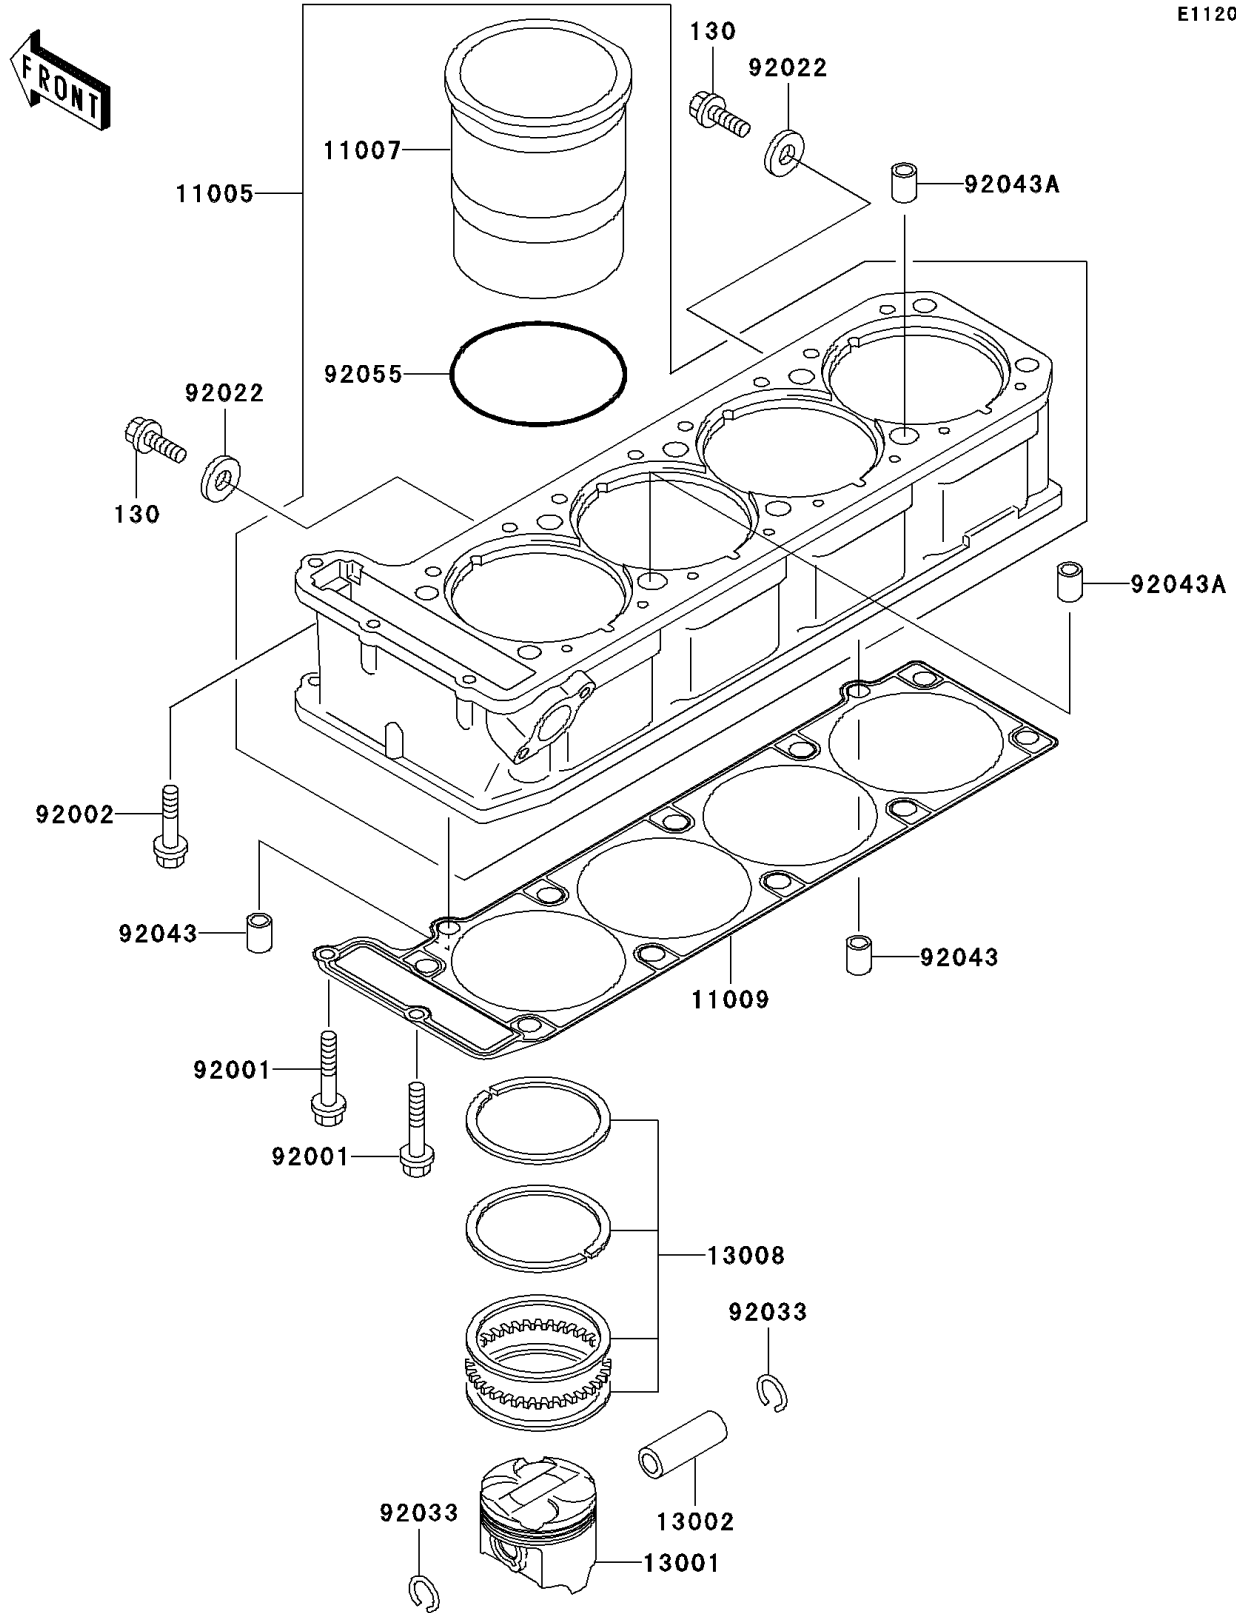

1995 Ninja® ZX™ -11 PARTS DIAGRAM

Cylinder/Piston(s)

E1120

1995 Ninja® ZX™ -11 PARTS LIST

Cylinder/Piston(s)

ITEM NAME	PART NUMBER	QUANTITY
BOLT-FLANGED,6X10,BLACK (Ref # 130)	130C0610	2
CYLINDER-ENGINE (Ref # 11005)	11005-1615	1
LINER-CYLINDER (Ref # 11007)	11007-1114	4
GASKET,CYLINDER BASE (Ref # 11009)	11009-1847	1
PISTON-ENGINE (Ref # 13001)	13001-1397	4
PIN-PISTON (Ref # 13002)	13002-1058	4
RING-SET-PISTON (Ref # 13008)	13008-1152	4
BOLT,6X38 (Ref # 92001)	92001-1899	2
BOLT,6X30 (Ref # 92002)	92002-1138	1
WASHER,6.2X11X1 (Ref # 92022)	92022-304	2
RING-SNAP,20.5X1.2 (Ref # 92033)	92033-1099	8
PIN,8.2X10X14 (Ref # 92043)	92043-1264	2
PIN,11.5X14X14 (Ref # 92043A)	92043-1279	2
RING-O,82.6X2.4 (Ref # 92055)	92055-1465	4