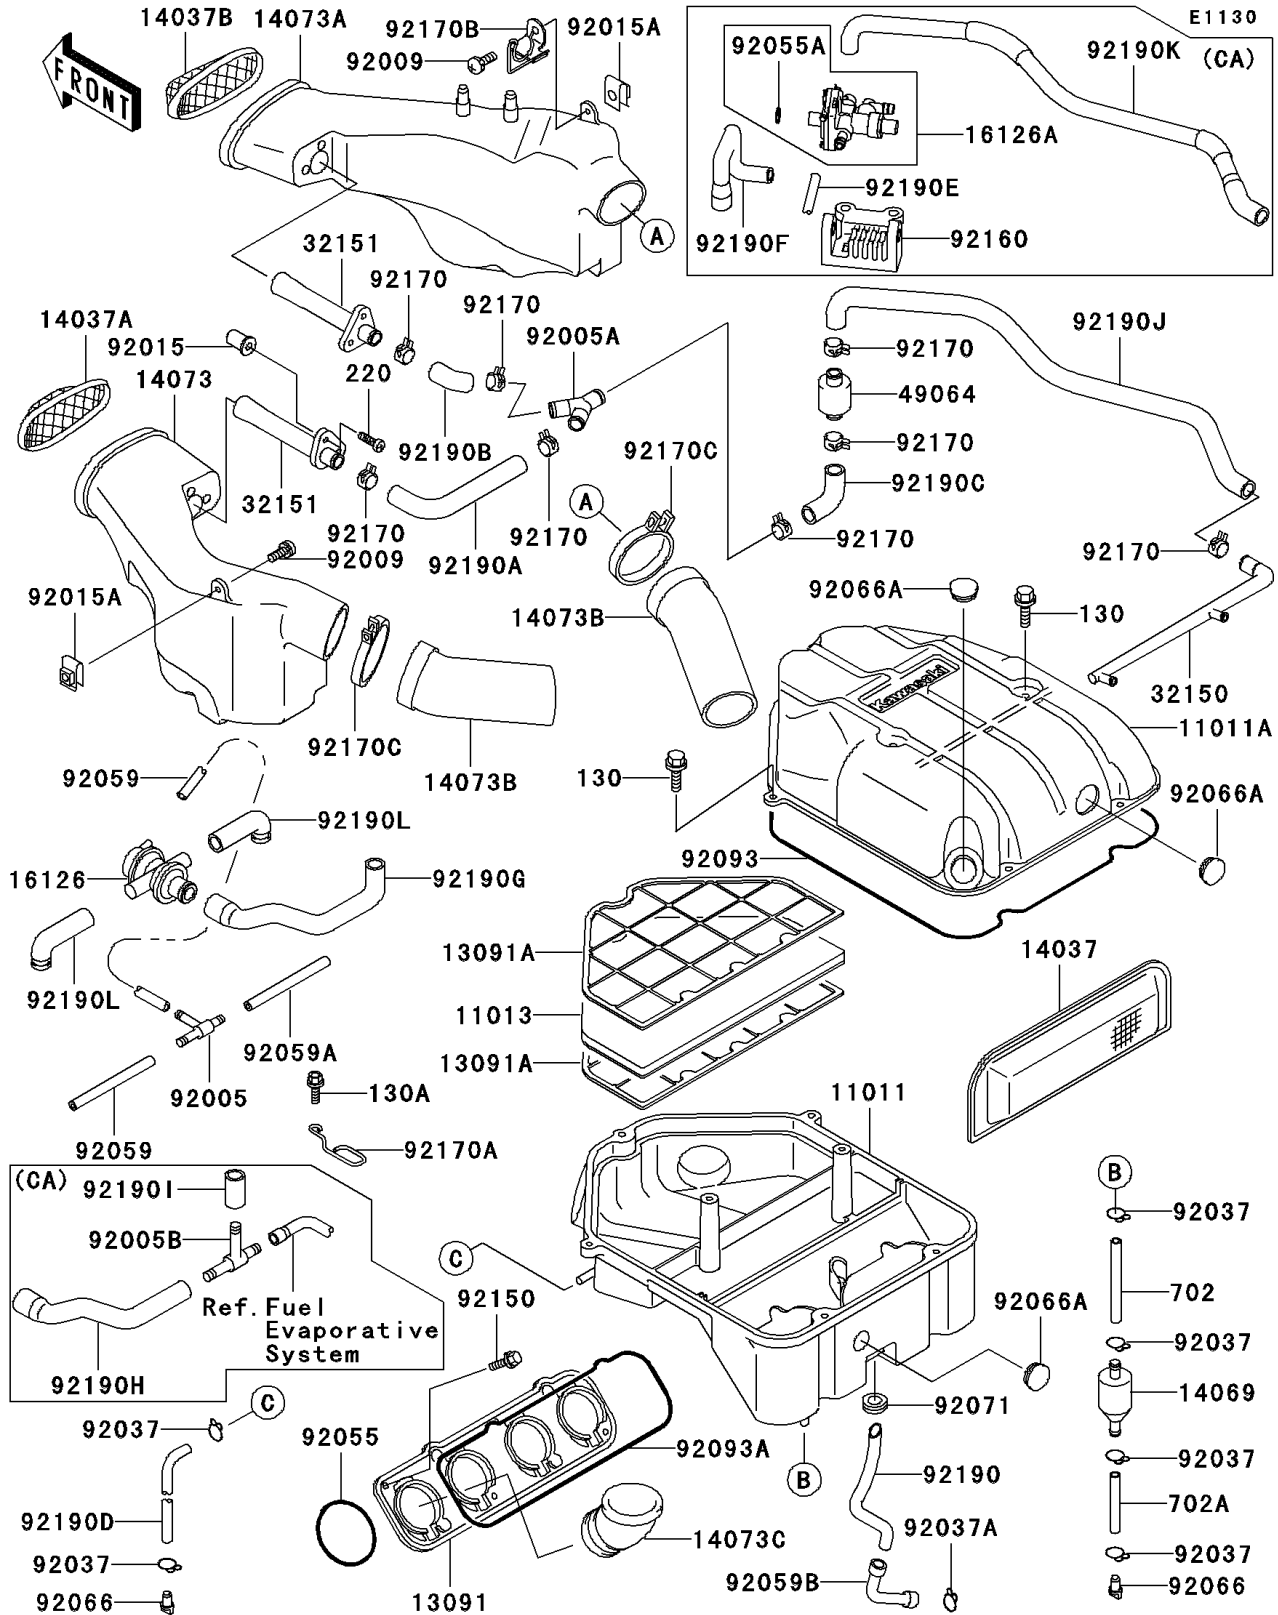

1994 Ninja® ZX™ -11 PARTS DIAGRAM

Air Cleaner

1994 Ninja® ZX™ -11 PARTS LIST

Air Cleaner

ITEM NAME	PART NUMBER	QUANTITY
CASE-AIR FILTER,LWR (Ref # 11011)	11011-1396	1
CASE-AIR FILTER,UPP (Ref # 11011A)	11011-1397	1
ELEMENT-AIR FILTER (Ref # 11013)	11013-1227	1
HOLDER,CARBURETOR (Ref # 13091)	13091-1818	1
HOLDER,ELEMENT (Ref # 13091A)	13091-1819	2
SCREEN,AIR FILTER (Ref # 14037)	14037-1168	1
SCREEN,AIR DUCT,LH (Ref # 14037A)	14037-1169	1
SCREEN,AIR DUCT,RH (Ref # 14037B)	14037-1170	1
BREATHER (Ref # 14069)	14069-1051	1
DUCT,AIR INTAKE,LH (Ref # 14073)	14073-1552	1
DUCT,AIR INTAKE,RH (Ref # 14073A)	14073-1553	1
DUCT,AIR FILTER (Ref # 14073B)	14073-1554	2
DUCT,AIR FILTER (Ref # 14073C)	14073-1575	4
VALVE,AIR SWITCH (Ref # 16126)	16126-1144	1
PIPE (Ref # 32150)	32150-1820	1
PIPE,AIR VENT (Ref # 32151)	32151-1478	2
FILTER-AIR (Ref # 49064)	49064-1055	1
FITTING,TUBE,T-TYPE (Ref # 92005)	92005-1017	1
FITTING,Y-TIPE (Ref # 92005A)	92005-1250	1
SCREW,5X16 (Ref # 92009)	92009-1654	2
NUT,WELL,5MM (Ref # 92015)	92015-1640	4
NUT,5MM (Ref # 92015A)	92015-1798	2
CLAMP,TUBE (Ref # 92037)	92037-147	8
CLAMP,TUBE (Ref # 92037A)	92037-213	1
RING-O,67.7X3.1 (Ref # 92055)	92055-1434	4
TUBE,4X9X190 (Ref # 92059)	92059-1032	2
TUBE,FUEL,4X9X140 (Ref # 92059A)	92059-1230	1
TUBE (Ref # 92059B)	92059-1551	1
PLUG,DRAIN (Ref # 92066)	92066-1211	3