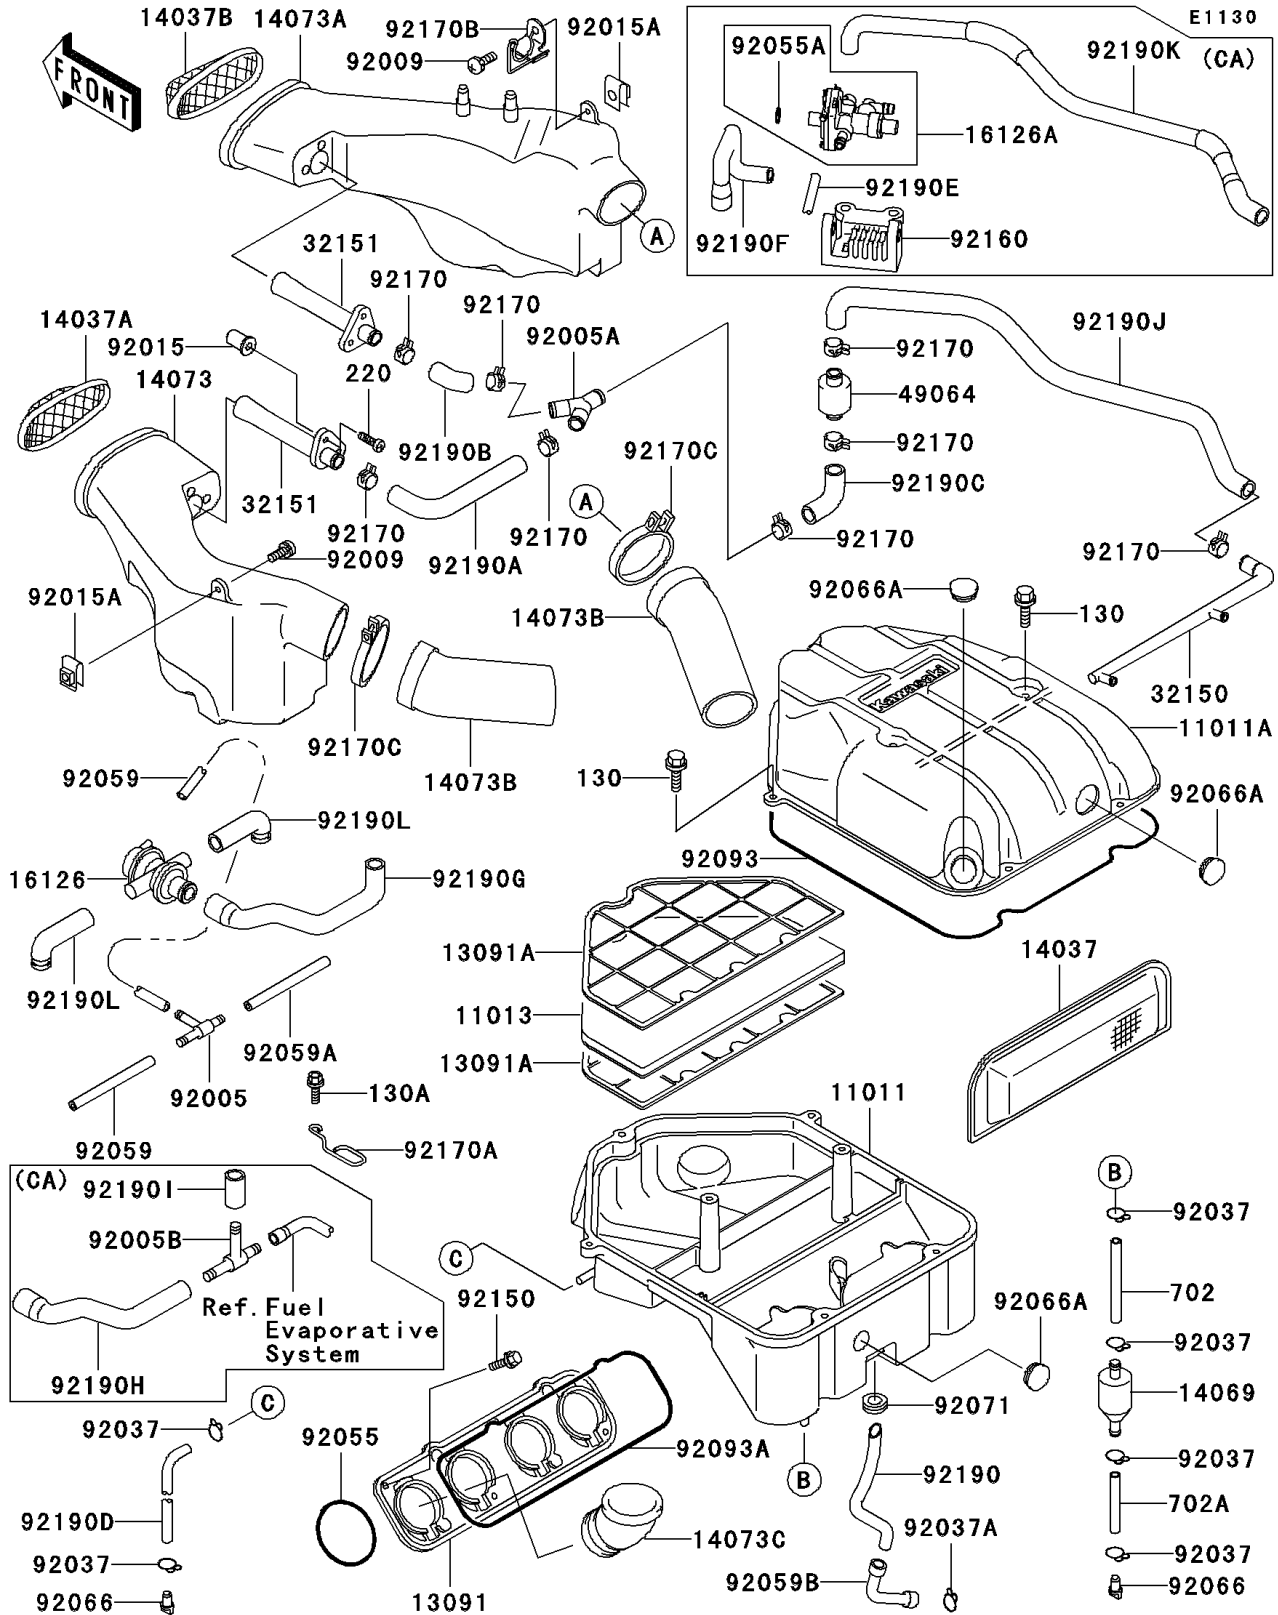

1995 Ninja® ZX™ -11 PARTS DIAGRAM

Air Cleaner

1995 Ninja® ZX™ -11 PARTS LIST

Air Cleaner

ITEM NAME	PART NUMBER	QUANTITY
CASE-AIR FILTER,LWR (Ref # 11011)	11011-1396	1
CASE-AIR FILTER,UPP (Ref # 11011A)	11011-1397	1
ELEMENT-AIR FILTER (Ref # 11013)	11013-1227	1
HOLDER,CARBURETOR (Ref # 13091)	13091-1818	1
HOLDER,ELEMENT (Ref # 13091A)	13091-1819	2
SCREEN,AIR FILTER (Ref # 14037)	14037-1168	1
SCREEN,AIR DUCT,LH (Ref # 14037A)	14037-1169	1
SCREEN,AIR DUCT,RH (Ref # 14037B)	14037-1170	1
BREATHER (Ref # 14069)	14069-1051	1
DUCT,AIR INTAKE,LH (Ref # 14073)	14073-1552	1
DUCT,AIR INTAKE,RH (Ref # 14073A)	14073-1553	1
DUCT,AIR FILTER (Ref # 14073B)	14073-1554	2
DUCT,AIR FILTER (Ref # 14073C)	14073-1575	4
VALVE,AIR SWITCH (Ref # 16126)	16126-1144	1
PIPE (Ref # 32150)	32150-1820	1
PIPE,AIR VENT (Ref # 32151)	32151-1478	2
FILTER-AIR (Ref # 49064)	49064-1055	1
FITTING,TUBE,T-TYPE (Ref # 92005)	92005-1017	1
FITTING,Y-TIPE (Ref # 92005A)	92005-1250	1
SCREW,5X16 (Ref # 92009)	92009-1654	2
NUT,WELL,5MM (Ref # 92015)	92015-1640	4
NUT,5MM (Ref # 92015A)	92015-1798	2
CLAMP,TUBE (Ref # 92037)	92037-147	8
CLAMP,TUBE (Ref # 92037A)	92037-213	1
RING-O,67.7X3.1 (Ref # 92055)	92055-1434	4
TUBE,4X9X190 (Ref # 92059)	92059-1032	2
TUBE,FUEL,4X9X140 (Ref # 92059A)	92059-1230	1
TUBE (Ref # 92059B)	92059-1551	1
PLUG,DRAIN (Ref # 92066)	92066-1211	3