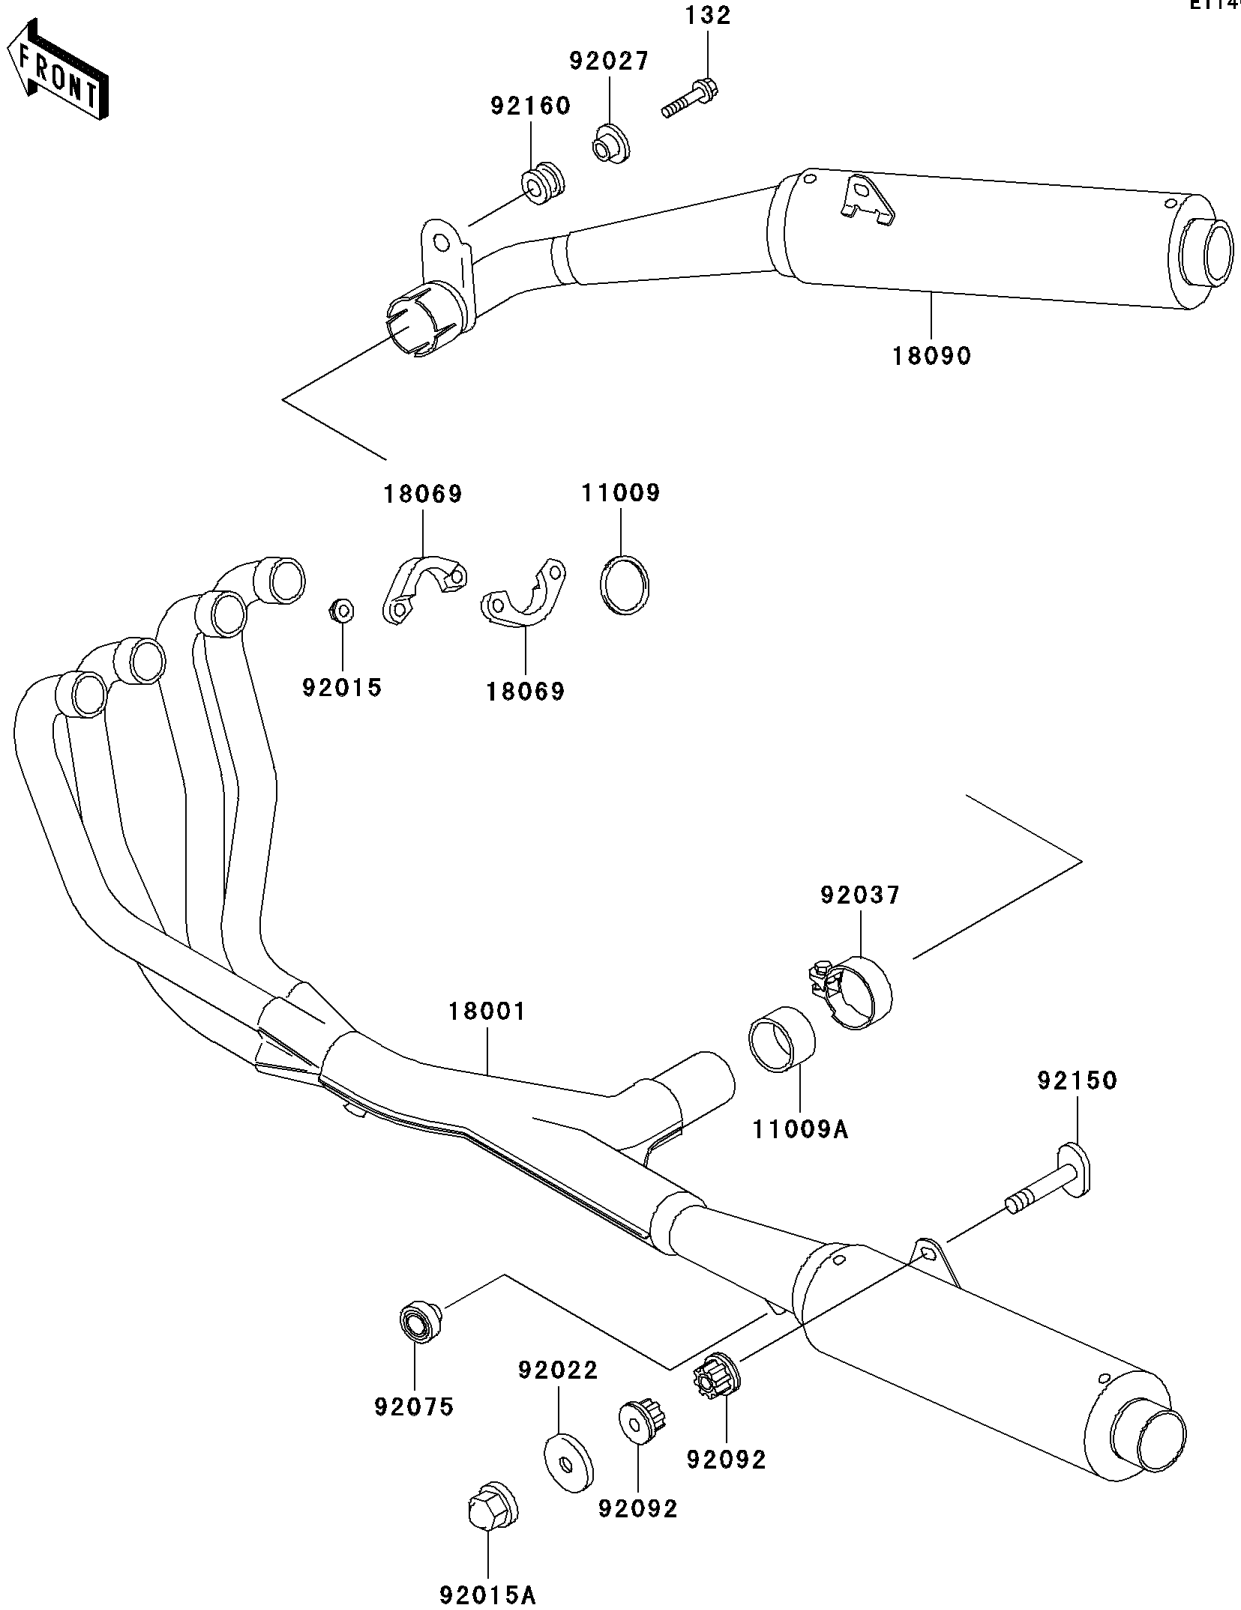

1994 Ninja® ZX™ -11 PARTS DIAGRAM

Muffler(s)

E1140

1994 Ninja® ZX™ -11 PARTS LIST

Muffler(s)

ITEM NAME	PART NUMBER	QUANTITY
BOLT-FLANGED-SMALL (Ref # 132)	132G0835	1
GASKET,EXHAUST PIPE HOLDER (Ref # 11009)	11009-1840	4
GASKET,MUFFLER CONNECTING (Ref # 11009A)	11009-1888	1
MUFFLER,LH (Ref # 18001)	18001-1854	1
HOLDER-EXHAUST PIPE (Ref # 18069)	18069-1122	8
BODY-COMP-MUFFLER,RH (Ref # 18090)	18090-1277	1
NUT,LOCK,8MM (Ref # 92015)	92015-1380	8
NUT,10MM (Ref # 92015A)	92015-1649	2
WASHER (Ref # 92022)	92022-289	2
COLLAR,L=14 (Ref # 92027)	92027-1134	1
CLAMP,POWER CHAMBER (Ref # 92037)	92037-1537	1
DAMPER (Ref # 92075)	92075-015	1
BUSHING-RUBBER,MUFFLER (Ref # 92092)	92092-1013	4
BOLT,10X55 (Ref # 92150)	92150-1792	2
DAMPER (Ref # 92160)	92160-1007	1