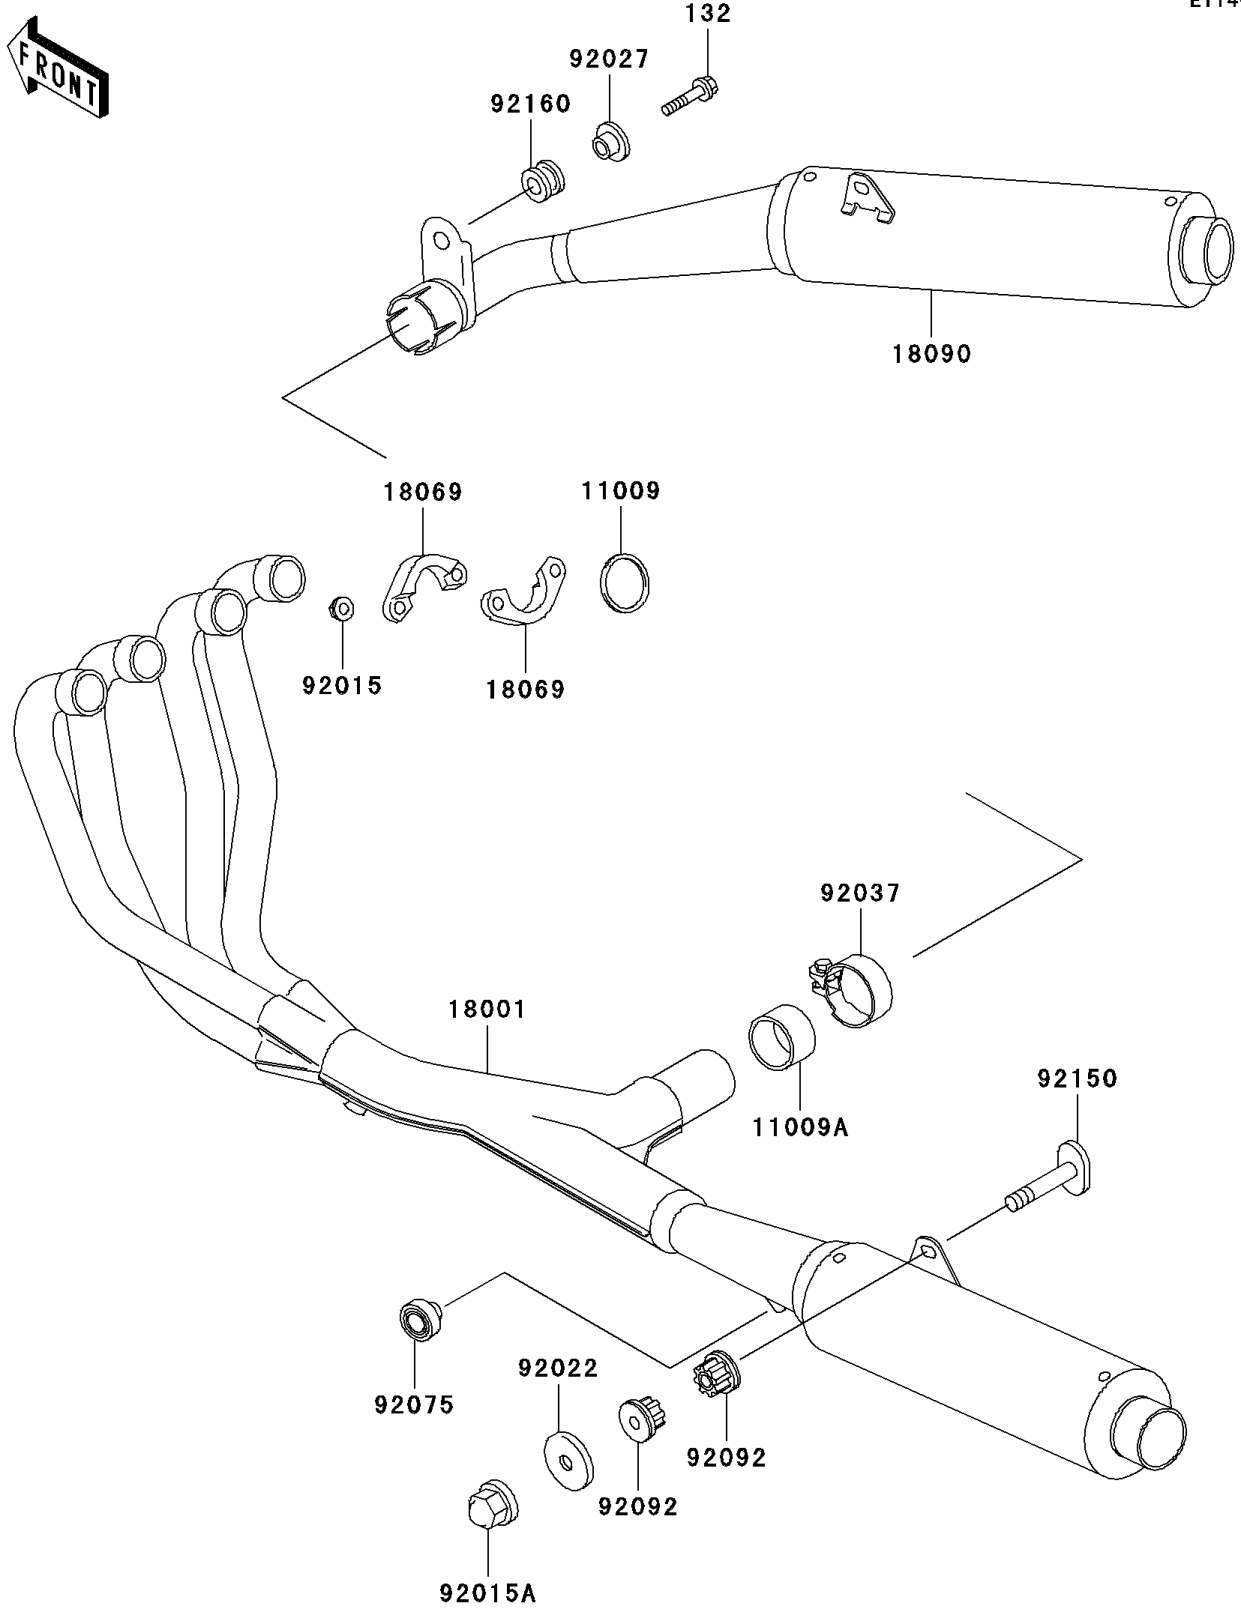

# 1995 Ninja® ZX™ -11 PARTS DIAGRAM

Muffler(s)

E1140

# 1995 Ninja® ZX™ -11 PARTS LIST

## Muffler(s)

ITEM NAME	PART NUMBER	QUANTITY
BOLT-FLANGED-SMALL (Ref # 132)	132G0835	1
GASKET,EXHAUST PIPE HOLDER (Ref # 11009)	11009-1840	4
GASKET,MUFFLER CONNECTING (Ref # 11009A)	11009-1888	1
MUFFLER,LH (Ref # 18001)	18001-1854	1
HOLDER-EXHAUST PIPE (Ref # 18069)	18069-1122	8
BODY-COMP-MUFFLER,RH (Ref # 18090)	18090-1277	1
NUT,LOCK,8MM (Ref # 92015)	92015-1380	8
NUT,10MM (Ref # 92015A)	92015-1649	2
WASHER (Ref # 92022)	92022-289	2
COLLAR,L=14 (Ref # 92027)	92027-1134	1
CLAMP,POWER CHAMBER (Ref # 92037)	92037-1537	1
DAMPER (Ref # 92075)	92075-015	1
BUSHING-RUBBER,MUFFLER (Ref # 92092)	92092-1013	4
BOLT,10X55 (Ref # 92150)	92150-1792	2
DAMPER (Ref # 92160)	92160-1007	1