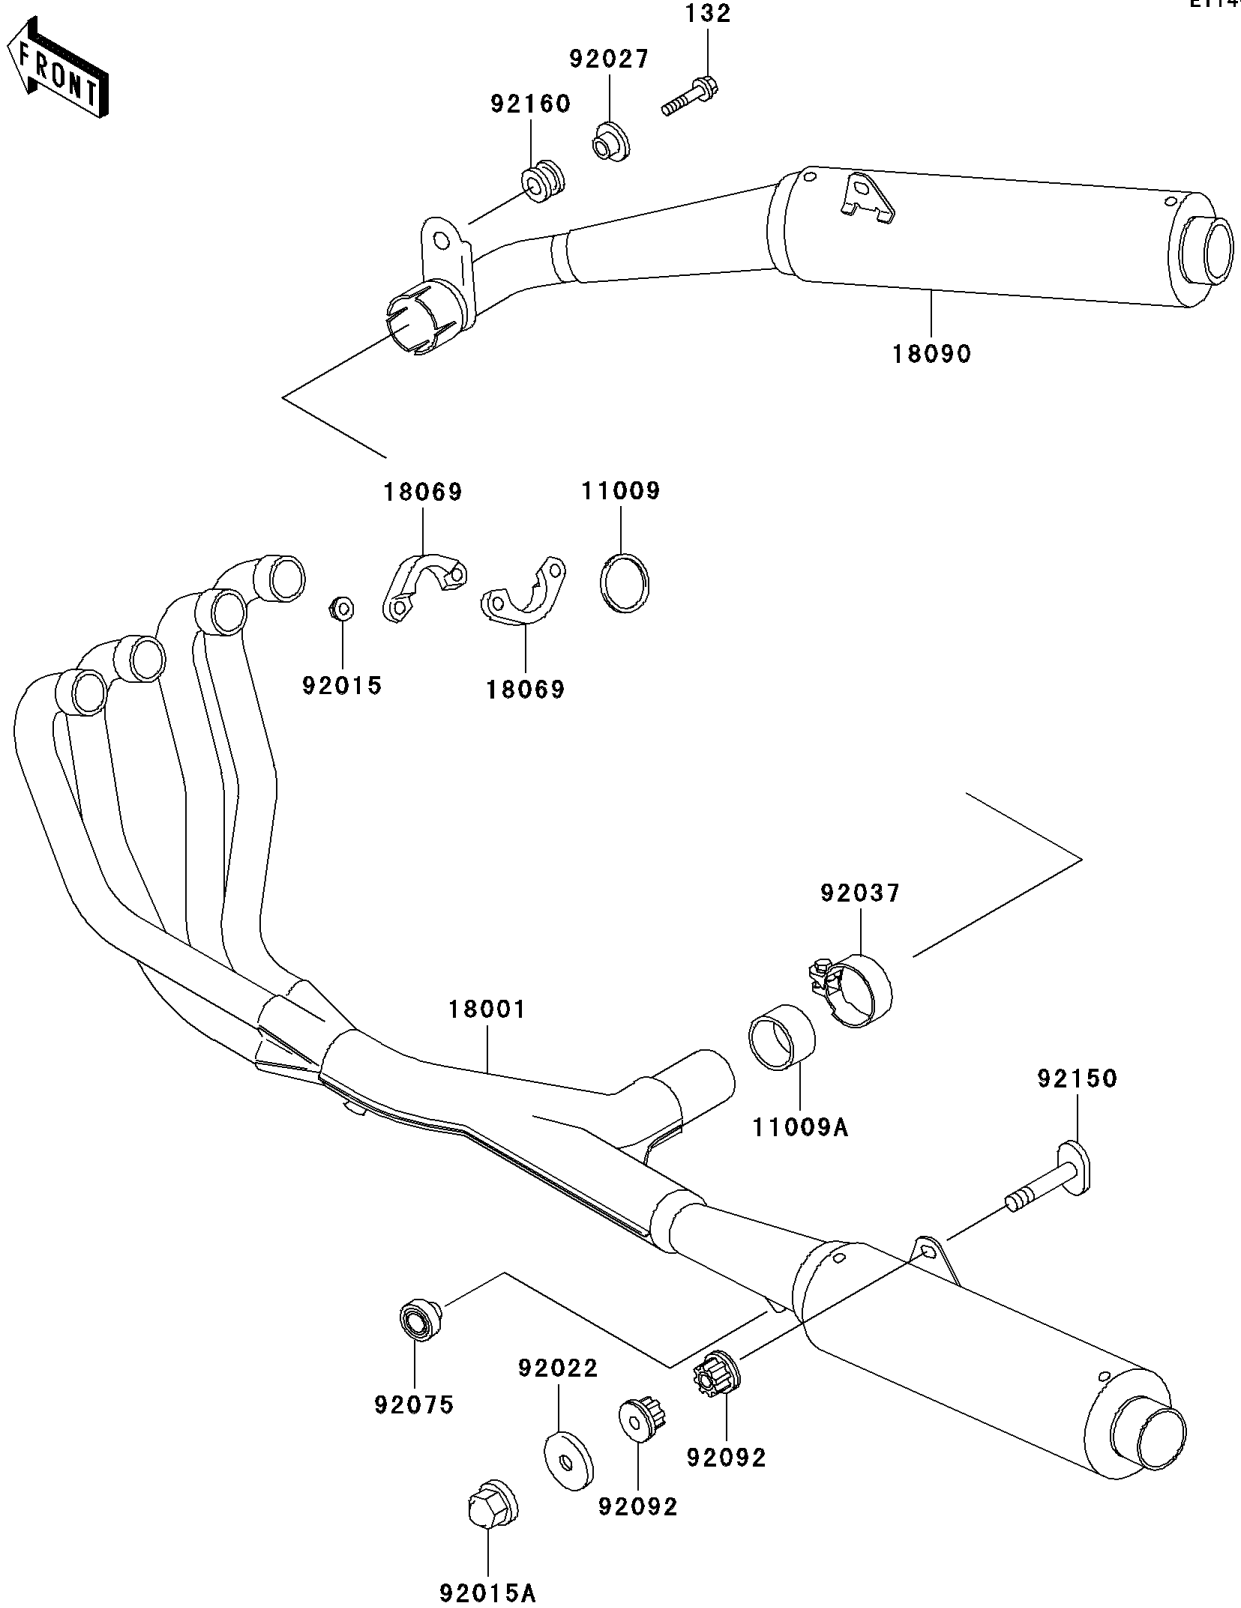

1995 Ninja® ZX™ -11 PARTS DIAGRAM

Muffler(s)

E1140

1995 Ninja® ZX™ -11 PARTS LIST

Muffler(s)

ITEM NAME	PART NUMBER	QUANTITY
BOLT-FLANGED-SMALL (Ref # 132)	132G0835	1
GASKET,EXHAUST PIPE HOLDER (Ref # 11009)	11009-1840	4
GASKET,MUFFLER CONNECTING (Ref # 11009A)	11009-1888	1
MUFFLER,LH (Ref # 18001)	18001-1854	1
HOLDER-EXHAUST PIPE (Ref # 18069)	18069-1122	8
BODY-COMP-MUFFLER,RH (Ref # 18090)	18090-1277	1
NUT,LOCK,8MM (Ref # 92015)	92015-1380	8
NUT,10MM (Ref # 92015A)	92015-1649	2
WASHER (Ref # 92022)	92022-289	2
COLLAR,L=14 (Ref # 92027)	92027-1134	1
CLAMP,POWER CHAMBER (Ref # 92037)	92037-1537	1
DAMPER (Ref # 92075)	92075-015	1
BUSHING-RUBBER,MUFFLER (Ref # 92092)	92092-1013	4
BOLT,10X55 (Ref # 92150)	92150-1792	2
DAMPER (Ref # 92160)	92160-1007	1