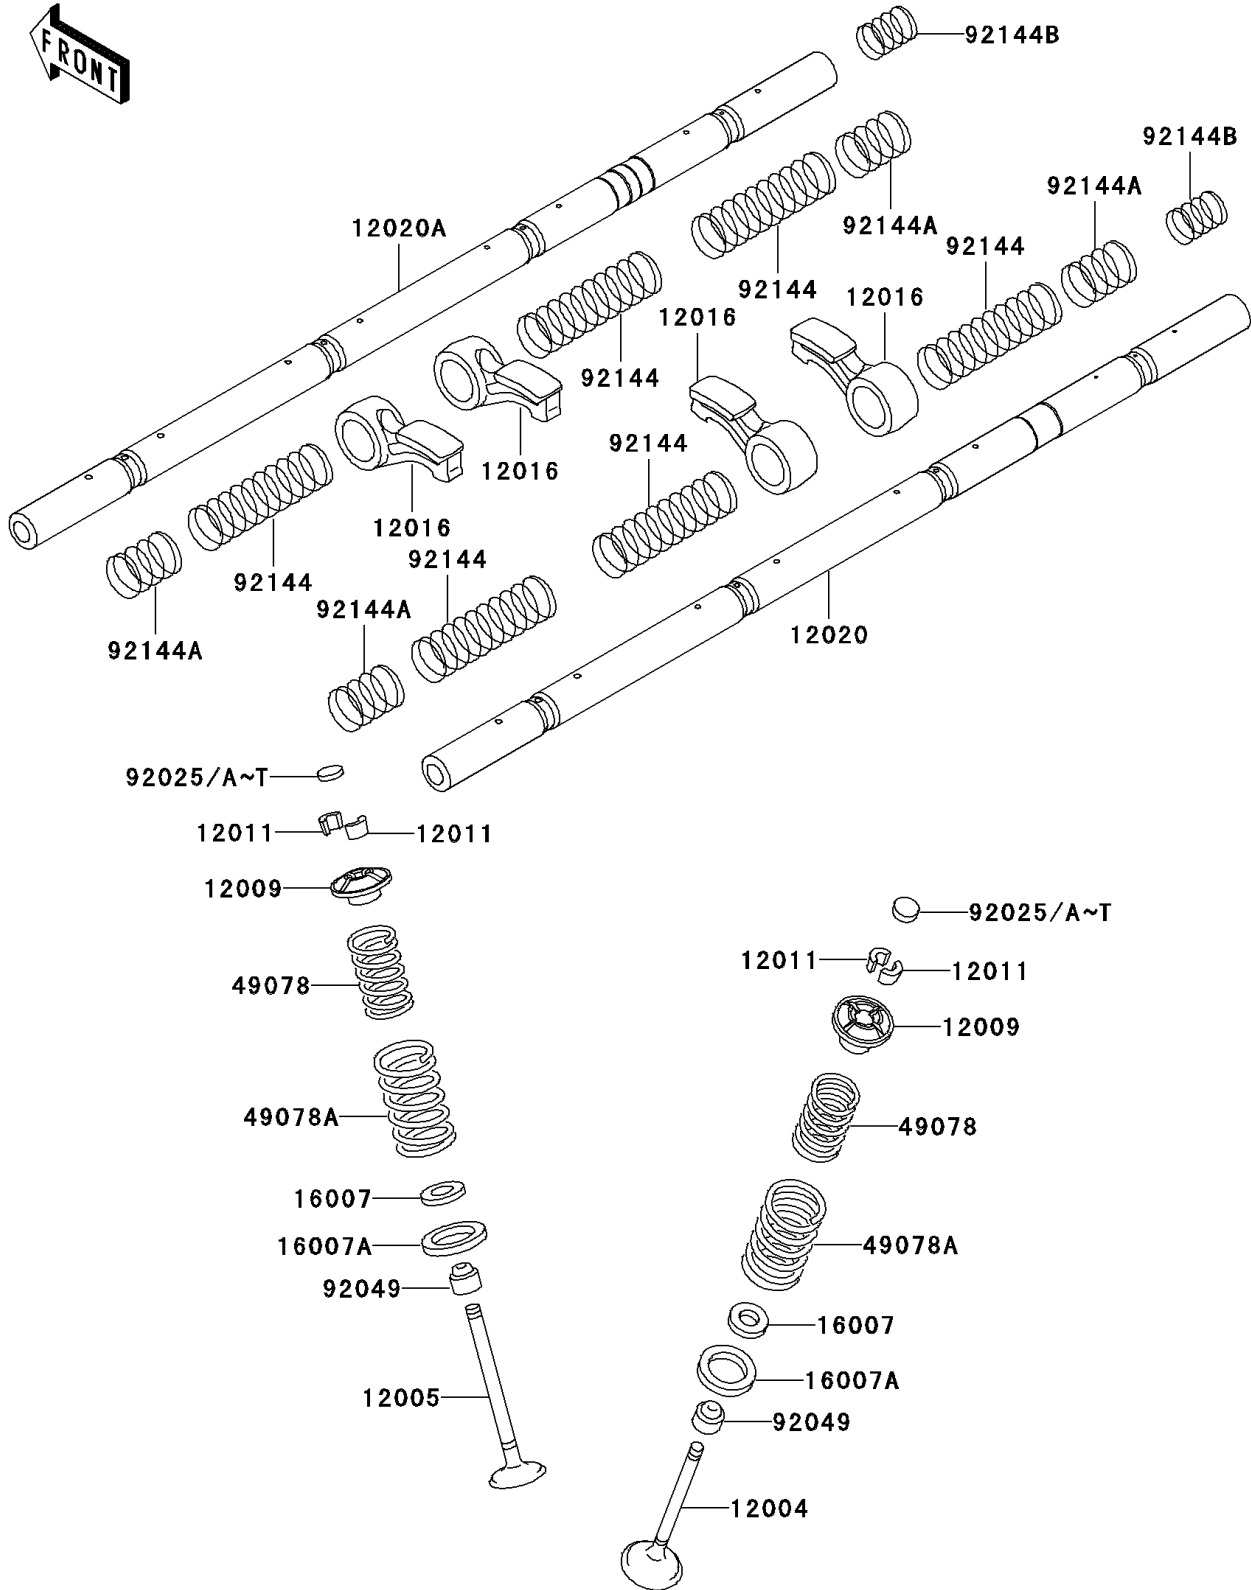

1995 Ninja® ZX™ -11 PARTS DIAGRAM

Valve(s)

E1210