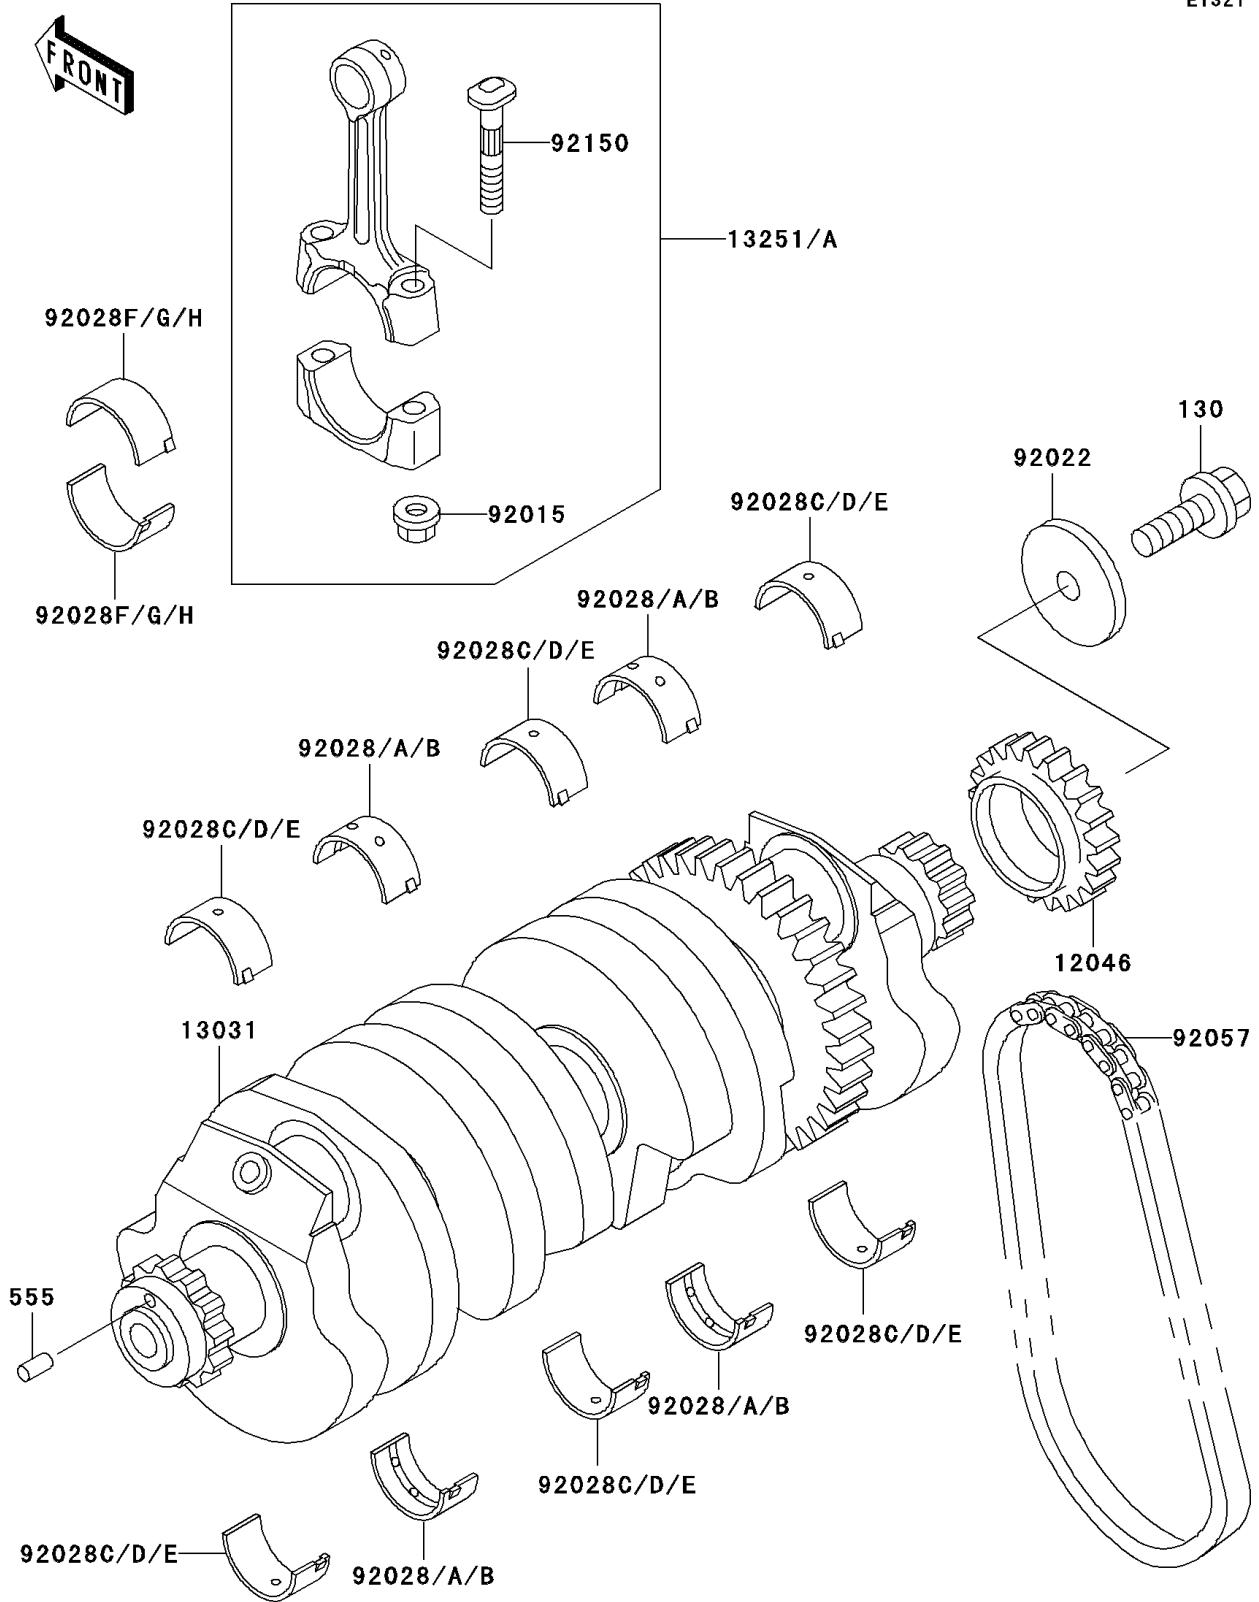

1994 Ninja® ZX™ -11 PARTS DIAGRAM

Crankshaft

E1321

1994 Ninja® ZX™ -11 PARTS LIST

Crankshaft

ITEM NAME	PART NUMBER	QUANTITY
BOLT-FLANGED,8X25 (Ref # 130)	130G0825	1
PIN-SPRING (Ref # 555)	555A0412	1
SPROCKET,21T (Ref # 12046)	12046-1084	1
CRANKSHAFT-COMP (Ref # 13031)	13031-1395	1
ROD-ASSY-CONNECTING,K (Ref # 13251)	13251-1102-KK	4
ROD-ASSY-CONNECTING,L (Ref # 13251A)	13251-1102-LL	4
NUT,CONNECTING ROD (Ref # 92015)	92015-1559	8
WASHER,8.5X36X4 (Ref # 92022)	92022-1633	1
BUSHING,CRANKSHAFT,BLUE (Ref # 92028)	92028-1100	AR
BUSHING,CRANKSHAFT,BLACK (Ref # 92028A)	92028-1101	AR
BUSHING,CRANKSHAFT,BROWN (Ref # 92028B)	92028-1102	AR
BUSHING,CRANKSHAFT,BLUE (Ref # 92028C)	92028-1272	AR
BUSHING,CRANKSHAFT,BLACK (Ref # 92028D)	92028-1273	AR
BUSHING,CRANKSHAFT,BROWN (Ref # 92028E)	92028-1274	AR
BUSHING,CONNECTING ROD,BLACK (Ref # 92028F)	92028-1679	AR
BUSHING,CONNECTING ROD,BLUE (Ref # 92028G)	92028-1680	AR
BUSHING,CONNECTING ROD,WHITE (Ref # 92028H)	92028-1681	AR
CHAIN,GENERATOR (Ref # 92057)	92057-1209	1
BOLT,CONNECTING ROD,9MM (Ref # 92150)	92150-1362	8