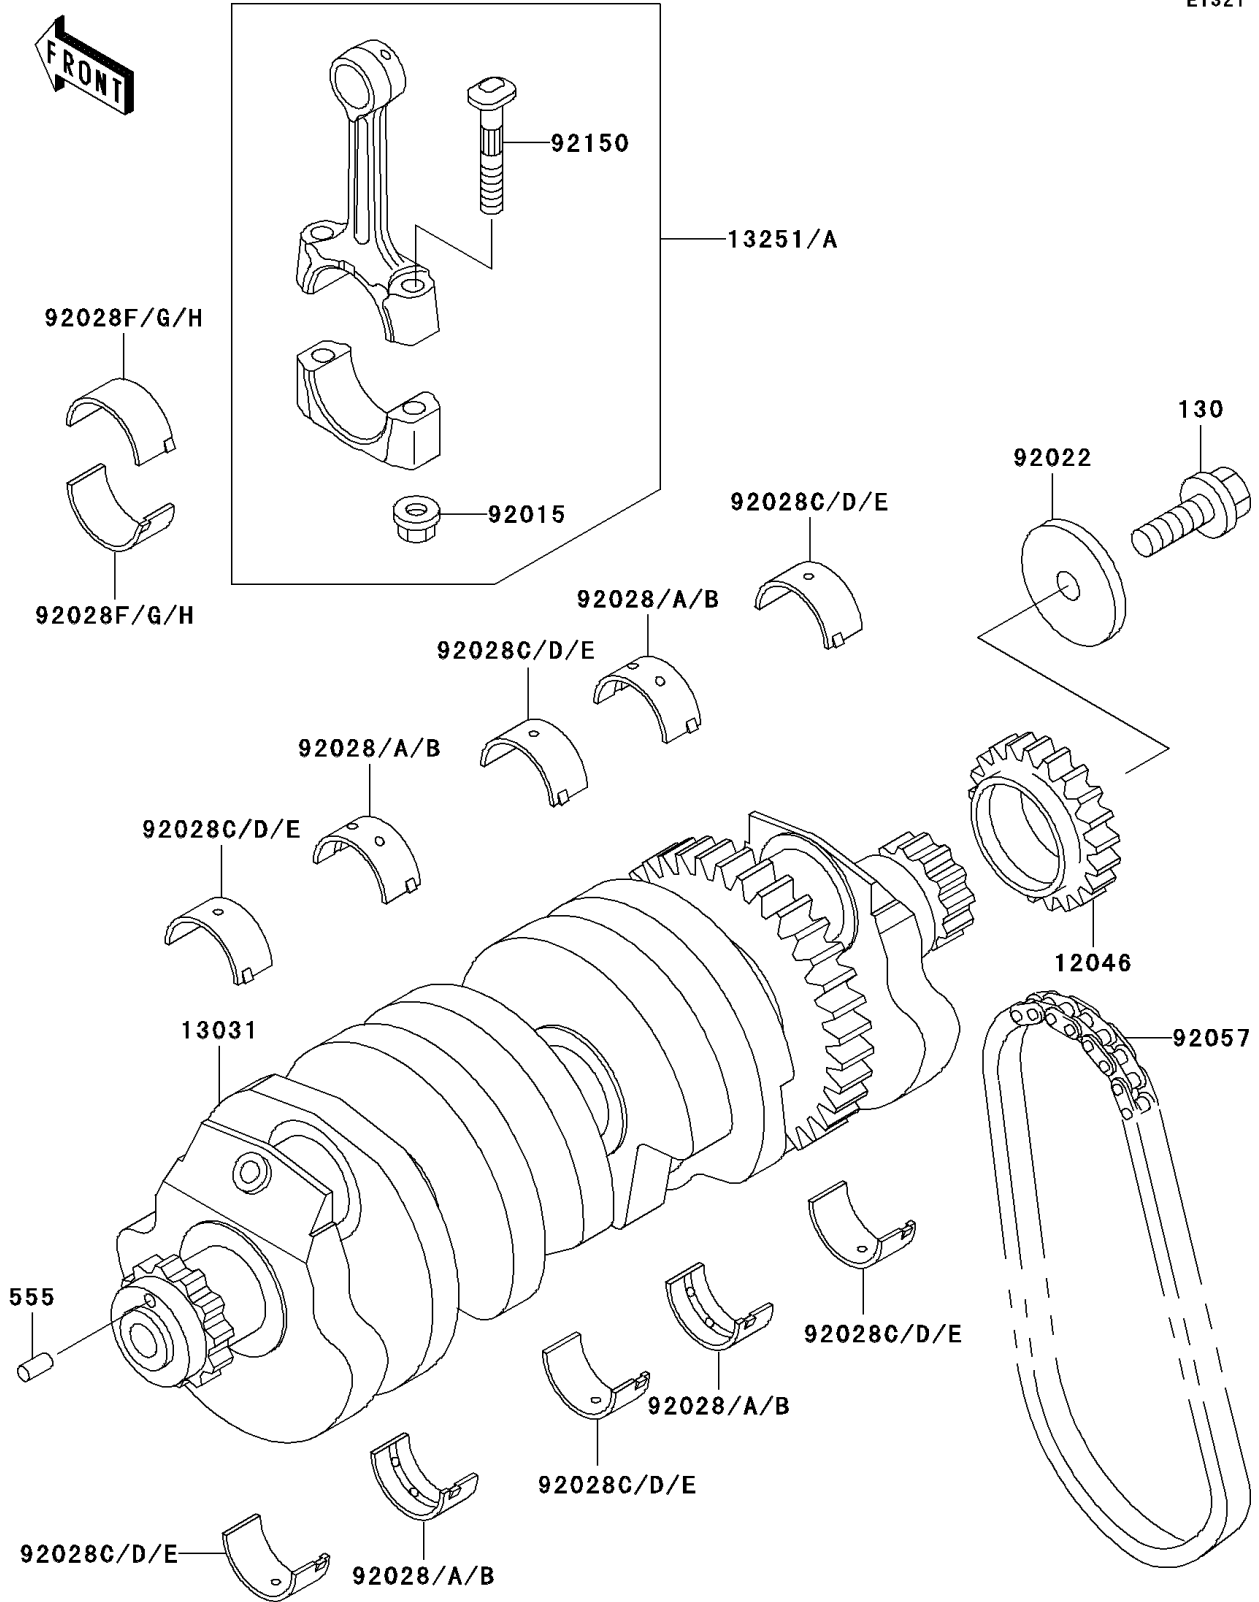

1995 Ninja® ZX™ -11 PARTS DIAGRAM

Crankshaft

E1321

1995 Ninja® ZX™ -11 PARTS LIST

Crankshaft

ITEM NAME	PART NUMBER	QUANTITY
BOLT-FLANGED,8X25 (Ref # 130)	130G0825	1
PIN-SPRING (Ref # 555)	555A0412	1
SPROCKET,21T (Ref # 12046)	12046-1084	1
CRANKSHAFT-COMP (Ref # 13031)	13031-1395	1
ROD-ASSY-CONNECTING,K (Ref # 13251)	13251-1102-KK	4
ROD-ASSY-CONNECTING,L (Ref # 13251A)	13251-1102-LL	4
NUT,CONNECTING ROD (Ref # 92015)	92015-1559	8
WASHER,8.5X36X4 (Ref # 92022)	92022-1633	1
BUSHING,CRANKSHAFT,BLUE (Ref # 92028)	92028-1100	AR
BUSHING,CRANKSHAFT,BLACK (Ref # 92028A)	92028-1101	AR
BUSHING,CRANKSHAFT,BROWN (Ref # 92028B)	92028-1102	AR
BUSHING,CRANKSHAFT,BLUE (Ref # 92028C)	92028-1272	AR
BUSHING,CRANKSHAFT,BLACK (Ref # 92028D)	92028-1273	AR
BUSHING,CRANKSHAFT,BROWN (Ref # 92028E)	92028-1274	AR
BUSHING,CONNECTING ROD,BLACK (Ref # 92028F)	92028-1679	AR
BUSHING,CONNECTING ROD,BLUE (Ref # 92028G)	92028-1680	AR
BUSHING,CONNECTING ROD,WHITE (Ref # 92028H)	92028-1681	AR
CHAIN,GENERATOR (Ref # 92057)	92057-1209	1
BOLT,CONNECTING ROD,9MM (Ref # 92150)	92150-1362	8