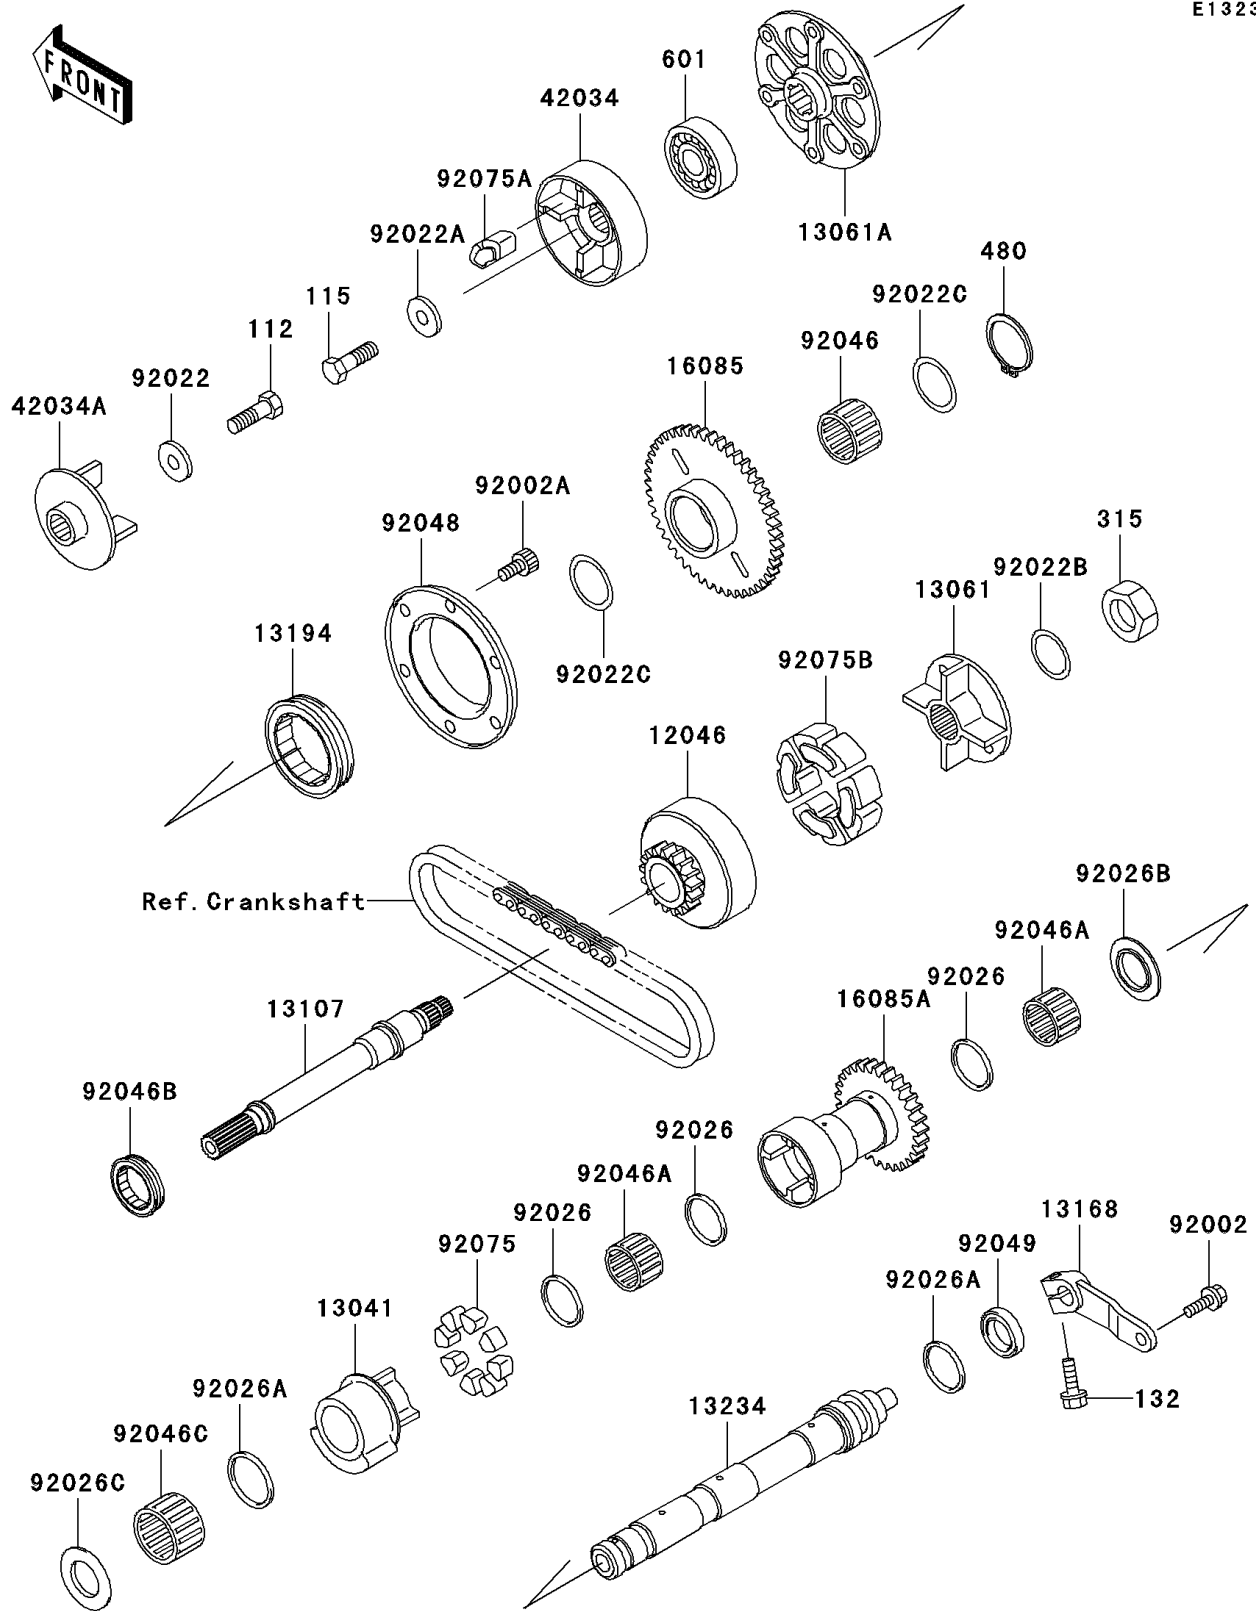

1993 Ninja® ZX™ -11 PARTS DIAGRAM

Balancer

E1323

1993 Ninja® ZX™ -11 PARTS LIST

Balancer

ITEM NAME	PART NUMBER	QUANTITY
BOLT-UPSET (Ref # 112)	112G0616	1
BOLT-SMALL-UPSET (Ref # 115)	115G0820	1
BOLT-FLANGED-SMALL (Ref # 132)	132J0620	1
NUT-HEX-FINE (Ref # 315)	315G1600	1
CIRCLIP-TYPE-C,25MM (Ref # 480)	480J2500	1
BEARING-BALL,#6203 (Ref # 601)	601A6203	1
SPROCKET,GENERATOR (Ref # 12046)	12046-1083	1
BALANCER (Ref # 13041)	13041-1092	1
BOSS,SPROCKET (Ref # 13061)	13061-1183	1
BOSS (Ref # 13061A)	13061-1264	1
SHAFT (Ref # 13107)	13107-1108	1
LEVER,BALANCER (Ref # 13168)	13168-1529	1
CLUTCH-ONEWAY (Ref # 13194)	13194-1086	1
SHAFT-COMP,BALANCER (Ref # 13234)	13234-1072	1
GEAR,ONEWAY CLUTCH (Ref # 16085)	16085-1173	1
GEAR,BALANCER (Ref # 16085A)	16085-1275	1
COUPLING (Ref # 42034)	42034-1055	1
COUPLING (Ref # 42034A)	42034-1056	1
BOLT,FLANGED,6X16 (Ref # 92002)	92002-1439	1
BOLT,SOCKET,6X12 (Ref # 92002A)	92002-1796	6
WASHER,6X19.5X2 (Ref # 92022)	92022-1517	1
WASHER,8X22X3 (Ref # 92022A)	92022-1518	1
WASHER,16X26X2 (Ref # 92022B)	92022-1519	1
WASHER,25.3X32X0.5 (Ref # 92022C)	92022-225	2
SPACER,21.3X24.3X1.5 (Ref # 92026)	92026-1213	3
SPACER,21.3X26X1 (Ref # 92026A)	92026-1223	2
SPACER (Ref # 92026B)	92026-1265	1
SPACER (Ref # 92026C)	92026-1271	1
BEARING-NEEDLE,K253020S (Ref # 92046)	92046-1022	1

1993 Ninja® ZX™ -11 PARTS LIST

Balancer

ITEM NAME	PART NUMBER	QUANTITY
BEARING-NEEDLE,K21X25X17V2 (Ref # 92046A)	92046-1105	2
BEARING-NEEDLE,RNA4903 (Ref # 92046B)	92046-1109	1
BEARING-NEEDLE (Ref # 92046C)	92046-1155	1
RACE,ONEWAY CLUTCH (Ref # 92048)	92048-1068	1
SEAL-OIL,S192705 (Ref # 92049)	92049-1174	1
DAMPER,BALANCER (Ref # 92075)	92075-1709	8
DAMPER,COUPLING (Ref # 92075A)	92075-1790	4
DAMPER,COUPLING (Ref # 92075B)	92075-1810	4