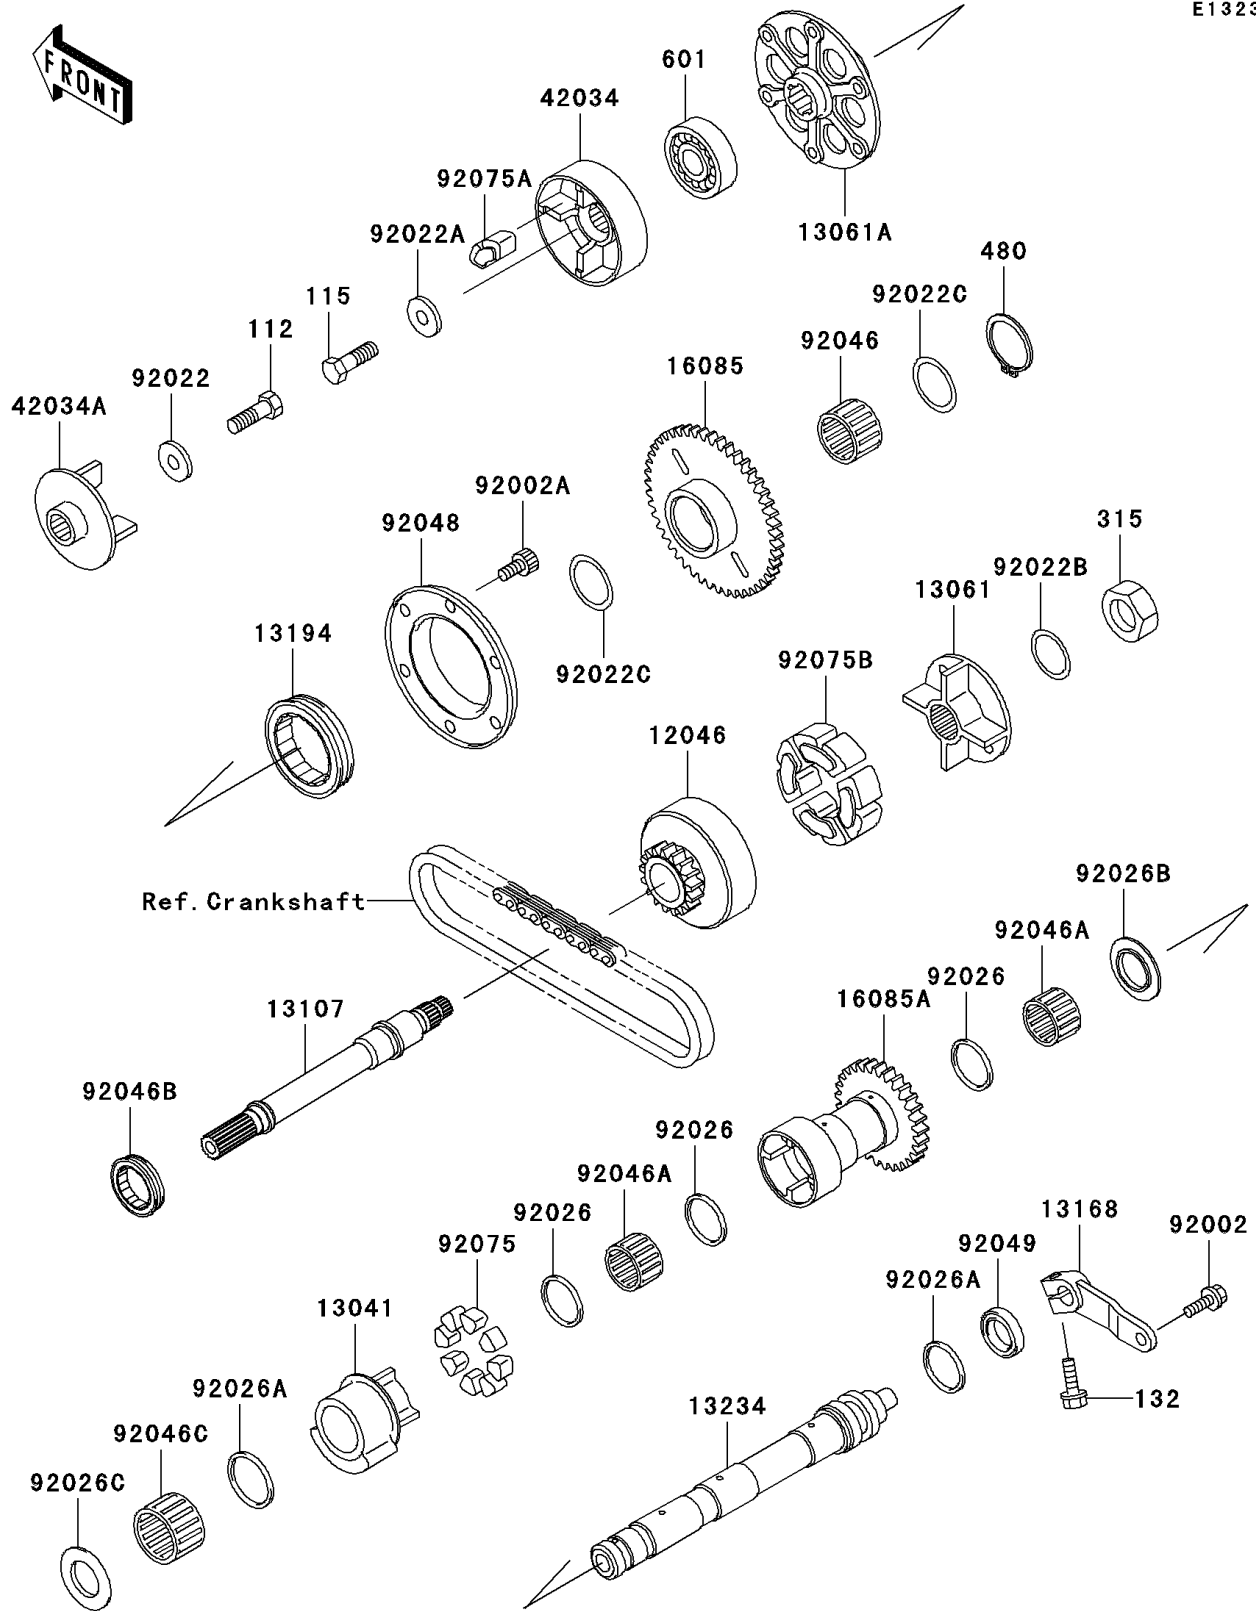

1995 Ninja® ZX™ -11 PARTS DIAGRAM

Balancer

E1323

1995 Ninja® ZX™ -11 PARTS LIST

Balancer

ITEM NAME	PART NUMBER	QUANTITY
BOLT-UPSET (Ref # 112)	112G0616	1
BOLT-SMALL-UPSET (Ref # 115)	115G0820	1
BOLT-FLANGED-SMALL (Ref # 132)	132J0620	1
NUT-HEX-FINE (Ref # 315)	315G1600	1
CIRCLIP-TYPE-C,25MM (Ref # 480)	480J2500	1
BEARING-BALL,#6203 (Ref # 601)	601A6203	1
SPROCKET,GENERATOR (Ref # 12046)	12046-1083	1
BALANCER (Ref # 13041)	13041-1092	1
BOSS,SPROCKET (Ref # 13061)	13061-1183	1
BOSS (Ref # 13061A)	13061-1264	1
SHAFT (Ref # 13107)	13107-1108	1
LEVER,BALANCER (Ref # 13168)	13168-1529	1
CLUTCH-ONEWAY (Ref # 13194)	13194-1086	1
SHAFT-COMP,BALANCER (Ref # 13234)	13234-1072	1
GEAR,ONEWAY CLUTCH (Ref # 16085)	16085-1173	1
GEAR,BALANCER (Ref # 16085A)	16085-1275	1
COUPLING (Ref # 42034)	42034-1055	1
COUPLING (Ref # 42034A)	42034-1056	1
BOLT,FLANGED,6X16 (Ref # 92002)	92002-1439	1
BOLT,SOCKET,6X12 (Ref # 92002A)	92002-1796	6
WASHER,6X19.5X2 (Ref # 92022)	92022-1517	1
WASHER,8X22X3 (Ref # 92022A)	92022-1518	1
WASHER,16X26X2 (Ref # 92022B)	92022-1519	1
WASHER,25.3X32X0.5 (Ref # 92022C)	92022-225	2
SPACER,21.3X24.3X1.5 (Ref # 92026)	92026-1213	3
SPACER,21.3X26X1 (Ref # 92026A)	92026-1223	2
SPACER (Ref # 92026B)	92026-1265	1
SPACER (Ref # 92026C)	92026-1271	1
BEARING-NEEDLE,K253020S (Ref # 92046)	92046-1022	1

1995 Ninja® ZX™ -11 PARTS LIST

Balancer

ITEM NAME	PART NUMBER	QUANTITY
BEARING-NEEDLE,K21X25X17V2 (Ref # 92046A)	92046-1105	2
BEARING-NEEDLE,RNA4903 (Ref # 92046B)	92046-1109	1
BEARING-NEEDLE (Ref # 92046C)	92046-1155	1
RACE,ONEWAY CLUTCH (Ref # 92048)	92048-1068	1
SEAL-OIL,S192705 (Ref # 92049)	92049-1174	1
DAMPER,BALANCER (Ref # 92075)	92075-1709	8
DAMPER,COUPLING (Ref # 92075A)	92075-1790	4
DAMPER,COUPLING (Ref # 92075B)	92075-1810	4