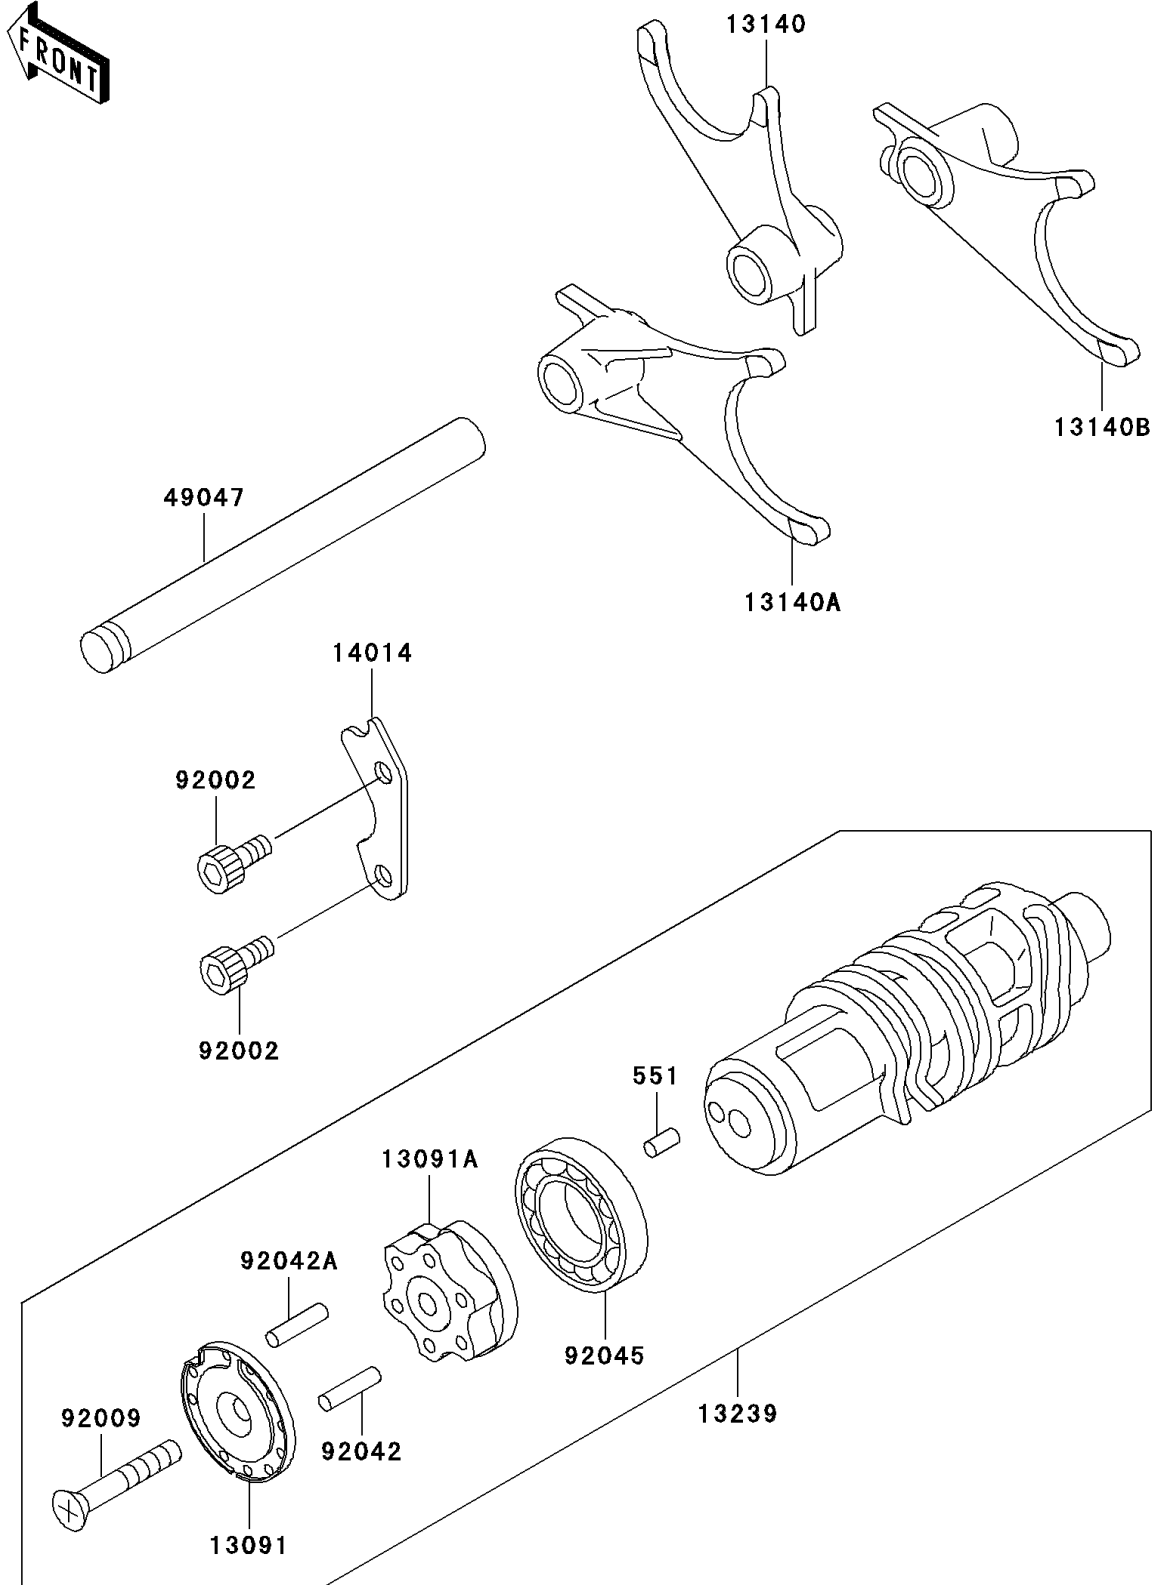

1994 Ninja® ZX™ -11 PARTS DIAGRAM

Gear Change Drum/Shift Fork(s)

E1362

1994 Ninja® ZX™ -11 PARTS LIST

Gear Change Drum/Shift Fork(s)

ITEM NAME	PART NUMBER	QUANTITY
PIN-DOWEL,4X8 (Ref # 551)	551A0408	1
HOLDER,NEUTRAL (Ref # 13091)	13091-1334	1
HOLDER,CHANGE DRUM (Ref # 13091A)	13091-1834	1
FORK-SHIFT (Ref # 13140)	13140-1196	1
FORK-SHIFT (Ref # 13140A)	13140-1197	1
FORK-SHIFT (Ref # 13140B)	13140-1198	1
DRUM-ASSY-CHANGE (Ref # 13239)	13239-1184	1
PLATE-POSITION,CHANGE DRUM (Ref # 14014)	14014-1059	1
ROD-SHIFT (Ref # 49047)	49047-1055	1
BOLT,SOCKET,6X16 (Ref # 92002)	92002-1778	2
SCREW,6X45 (Ref # 92009)	92009-1599	1
PIN,DOWEL,4X15.8 (Ref # 92042)	92042-014	5
PIN,DOWEL,4X17.8 (Ref # 92042A)	92042-020	1
BEARING-BALL,16005(NTN) (Ref # 92045)	92045-1045	1