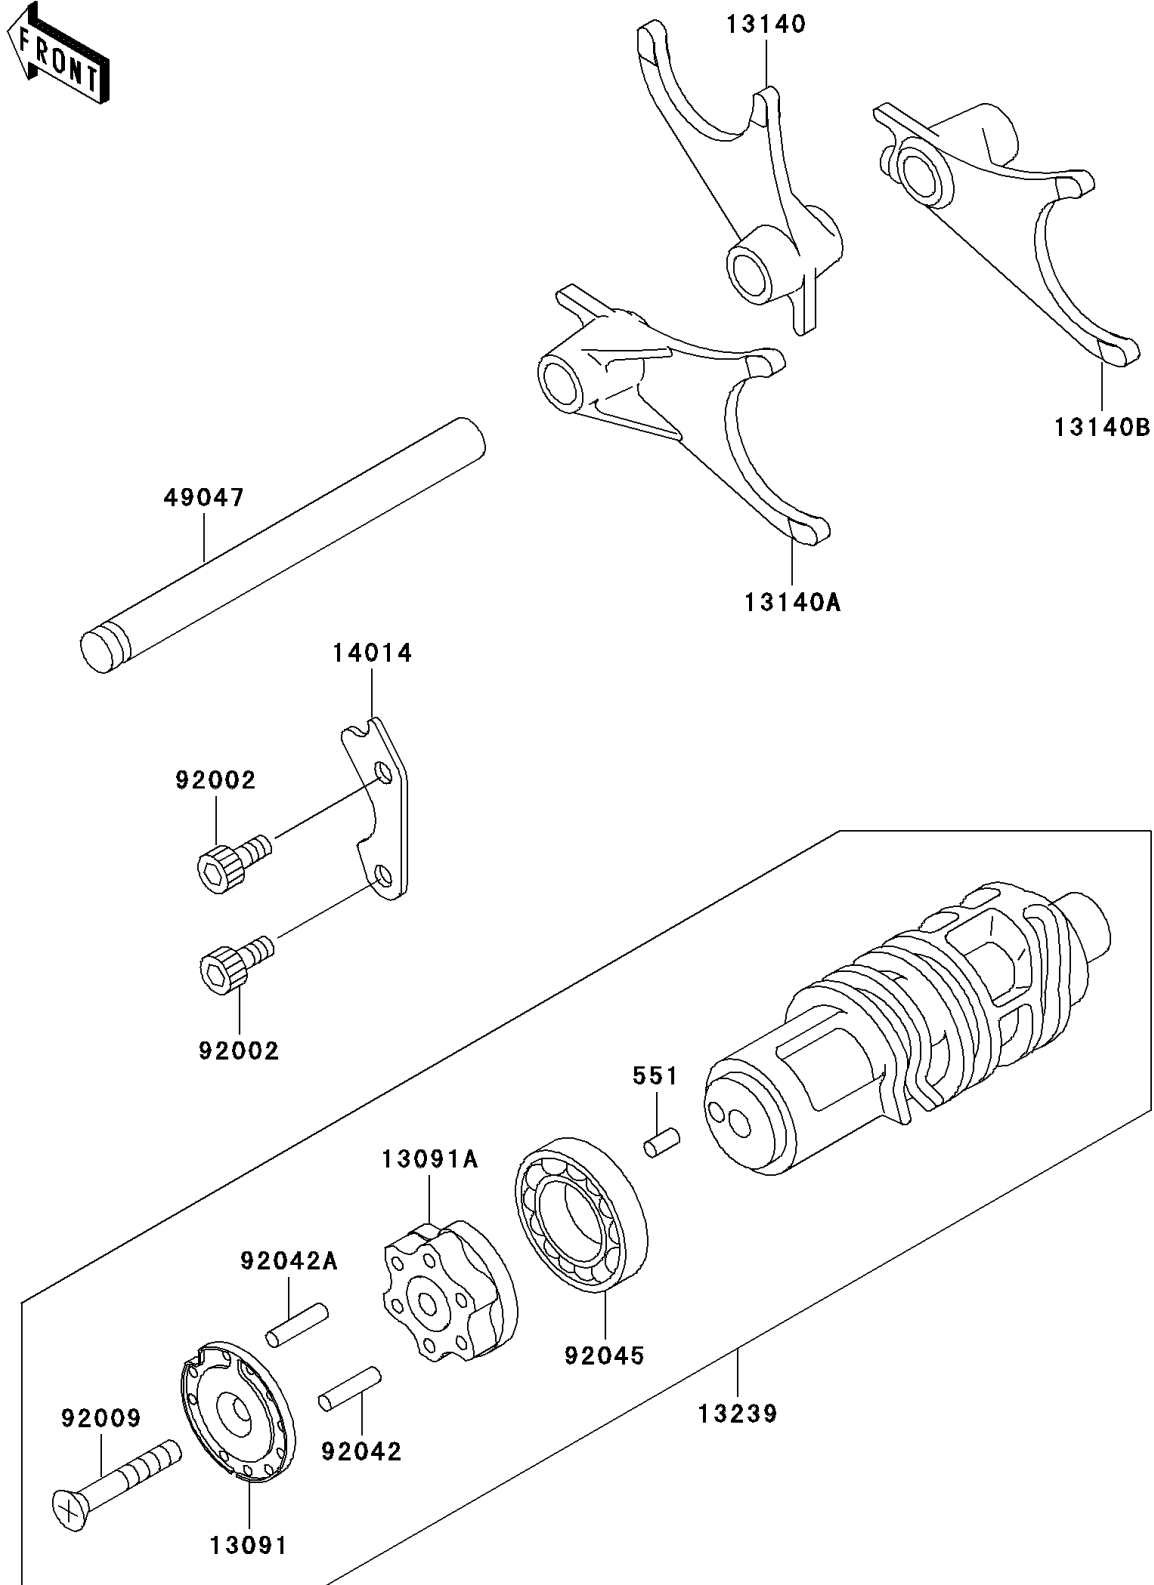

1995 Ninja® ZX™ -11 PARTS DIAGRAM

Gear Change Drum/Shift Fork(s)

E1362

1995 Ninja® ZX™ -11 PARTS LIST

Gear Change Drum/Shift Fork(s)

ITEM NAME	PART NUMBER	QUANTITY
PIN-DOWEL,4X8 (Ref # 551)	551A0408	1
HOLDER,NEUTRAL (Ref # 13091)	13091-1334	1
HOLDER,CHANGE DRUM (Ref # 13091A)	13091-1834	1
FORK-SHIFT (Ref # 13140)	13140-1196	1
FORK-SHIFT (Ref # 13140A)	13140-1197	1
FORK-SHIFT (Ref # 13140B)	13140-1198	1
DRUM-ASSY-CHANGE (Ref # 13239)	13239-1184	1
PLATE-POSITION,CHANGE DRUM (Ref # 14014)	14014-1059	1
ROD-SHIFT (Ref # 49047)	49047-1055	1
BOLT,SOCKET,6X16 (Ref # 92002)	92002-1778	2
SCREW,6X45 (Ref # 92009)	92009-1599	1
PIN,DOWEL,4X15.8 (Ref # 92042)	92042-014	5
PIN,DOWEL,4X17.8 (Ref # 92042A)	92042-020	1
BEARING-BALL,16005(NTN) (Ref # 92045)	92045-1045	1