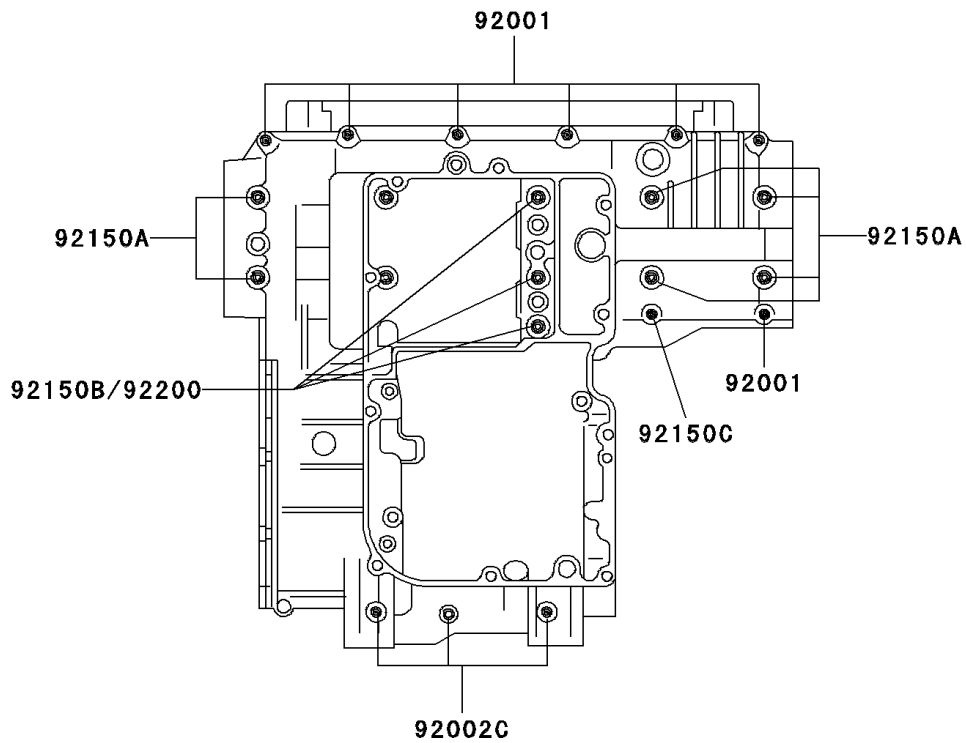

1994 Ninja[®] ZX[™] -11 PARTS DIAGRAM

Crankcase Bolt Pattern

E1412

Upper Case

Lower Case

1994 Ninja® ZX™ -11 PARTS LIST

Crankcase Bolt Pattern

ITEM NAME	PART NUMBER	QUANTITY
BOLT,6X38 (Ref # 92001)	92001-1899	8
BOLT,6X55 (Ref # 92002)	92002-1054	1
BOLT,6X85 (Ref # 92002A)	92002-1306	1
BOLT,8X63 (Ref # 92002B)	92002-1308	2
BOLT,6X120 (Ref # 92002C)	92002-1654	3
BOLT,6X115 (Ref # 92150)	92150-1140	3
BOLT,9X90 (Ref # 92150A)	92150-1364	6
BOLT,9X140 (Ref # 92150B)	92150-1365	3
BOLT,7X38 (Ref # 92150C)	92150-1367	1
WASHER,9.5X18X1.2 (Ref # 92200)	92200-1037	3
WASHER,8.5X16X1.2 (Ref # 92200A)	92200-1063	1