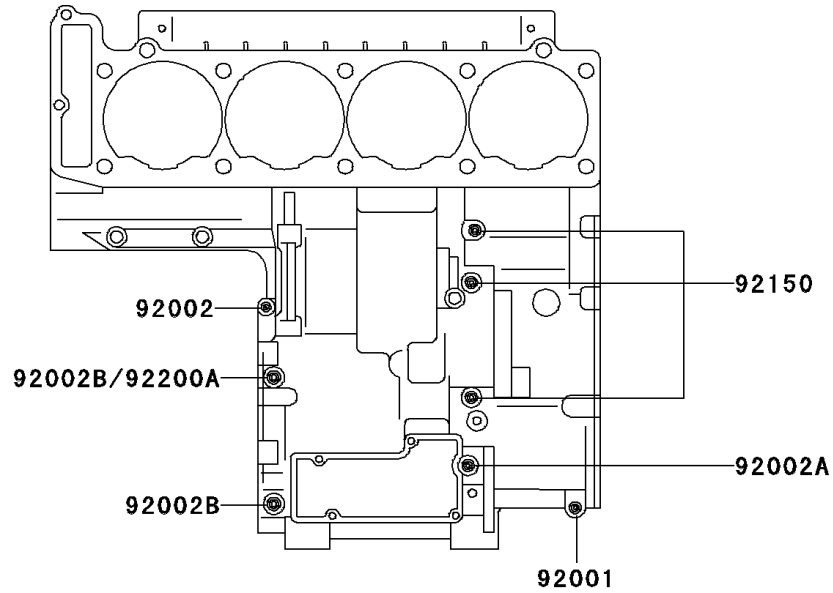

1994 Ninja[®] ZX[™] -11 PARTS DIAGRAM

Crankcase Bolt Pattern

E1412

Upper Case

Lower Case

1994 Ninja® ZX™ -11 PARTS LIST

Crankcase Bolt Pattern

ITEM NAME	PART NUMBER	QUANTITY
BOLT,6X38 (Ref # 92001)	92001-1899	8
BOLT,6X55 (Ref # 92002)	92002-1054	1
BOLT,6X85 (Ref # 92002A)	92002-1306	1
BOLT,8X63 (Ref # 92002B)	92002-1308	2
BOLT,6X120 (Ref # 92002C)	92002-1654	3
BOLT,6X115 (Ref # 92150)	92150-1140	3
BOLT,9X90 (Ref # 92150A)	92150-1364	6
BOLT,9X140 (Ref # 92150B)	92150-1365	3
BOLT,7X38 (Ref # 92150C)	92150-1367	1
WASHER,9.5X18X1.2 (Ref # 92200)	92200-1037	3
WASHER,8.5X16X1.2 (Ref # 92200A)	92200-1063	1