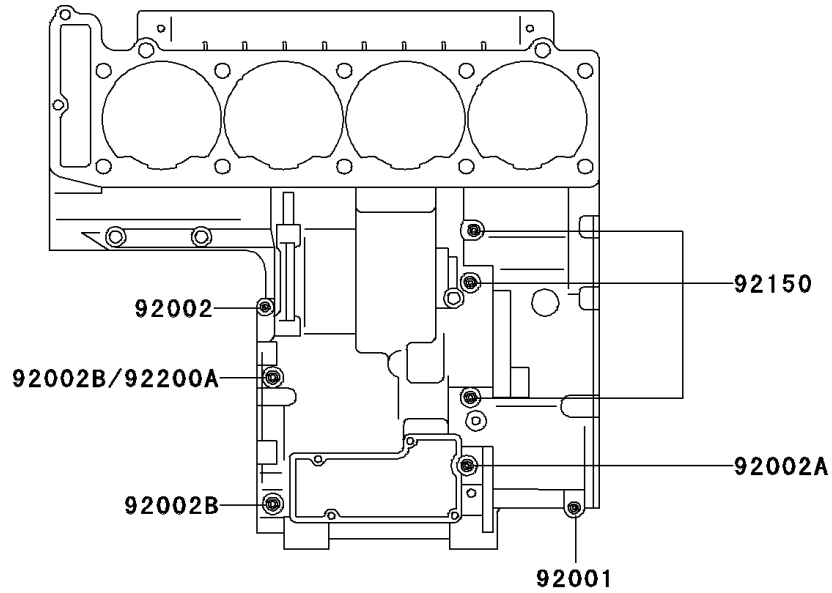

1995 Ninja® ZX™ -11 PARTS DIAGRAM

Crankcase Bolt Pattern

E1412

Upper Case