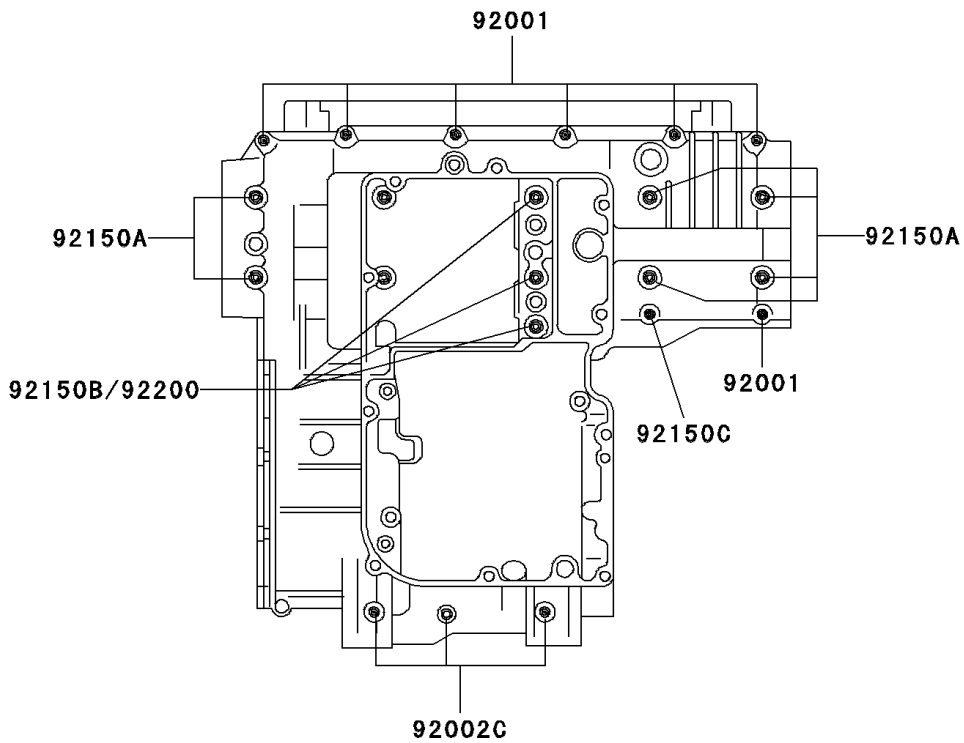

1995 Ninja® ZX™ -11 PARTS DIAGRAM

Crankcase Bolt Pattern

E1412

Upper Case

Lower Case