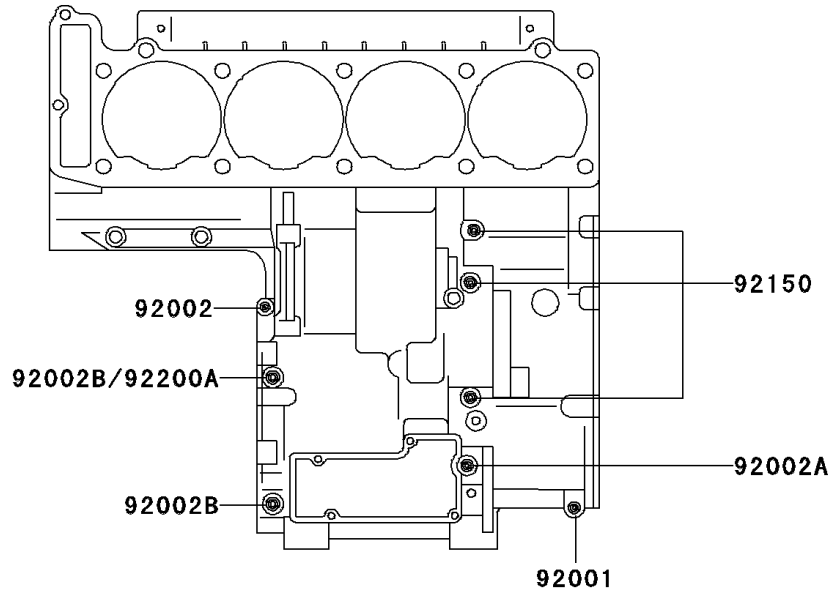

1995 Ninja® ZX™ -11 PARTS DIAGRAM

Crankcase Bolt Pattern

E1412

Upper Case