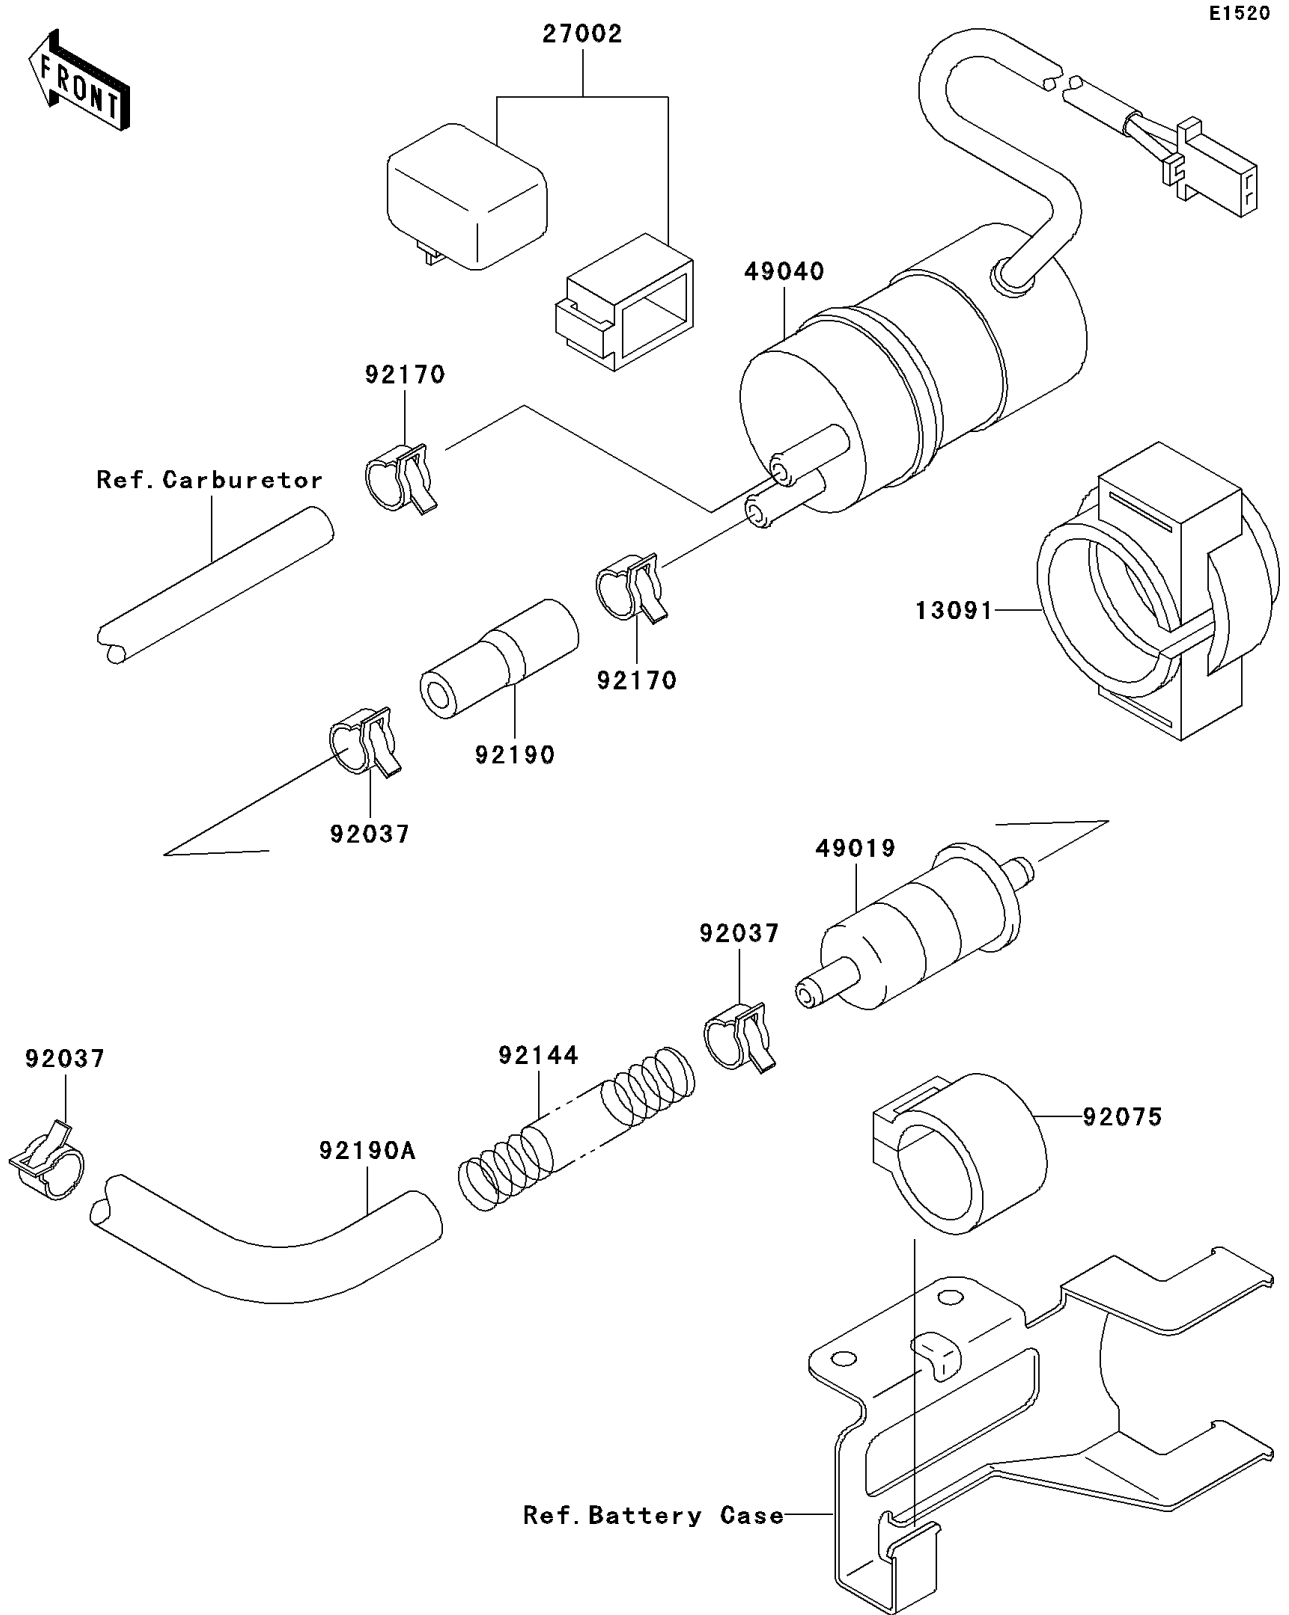

1993 Ninja® ZX™ -11 PARTS DIAGRAM

Fuel Pump

1993 Ninja® ZX™ -11 PARTS LIST

Fuel Pump

ITEM NAME	PART NUMBER	QUANTITY
HOLDER (Ref # 13091)	13091-1512	1
RELAY-ASSY (Ref # 27002)	27002-1065	1
FILTER-FUEL (Ref # 49019)	49019-1055	1
PUMP-FUEL (Ref # 49040)	49040-1061	1
CLAMP (Ref # 92037)	92037-1181	3
DAMPER,FUEL FILTER (Ref # 92075)	92075-1853	1
SPRING,TUBE (Ref # 92144)	92144-1821	1
CLAMP (Ref # 92170)	92170-1118	2
TUBE (Ref # 92190)	92190-1153	1
TUBE,FUEL TAP-FUEL FILTER (Ref # 92190A)	92190-1394	1