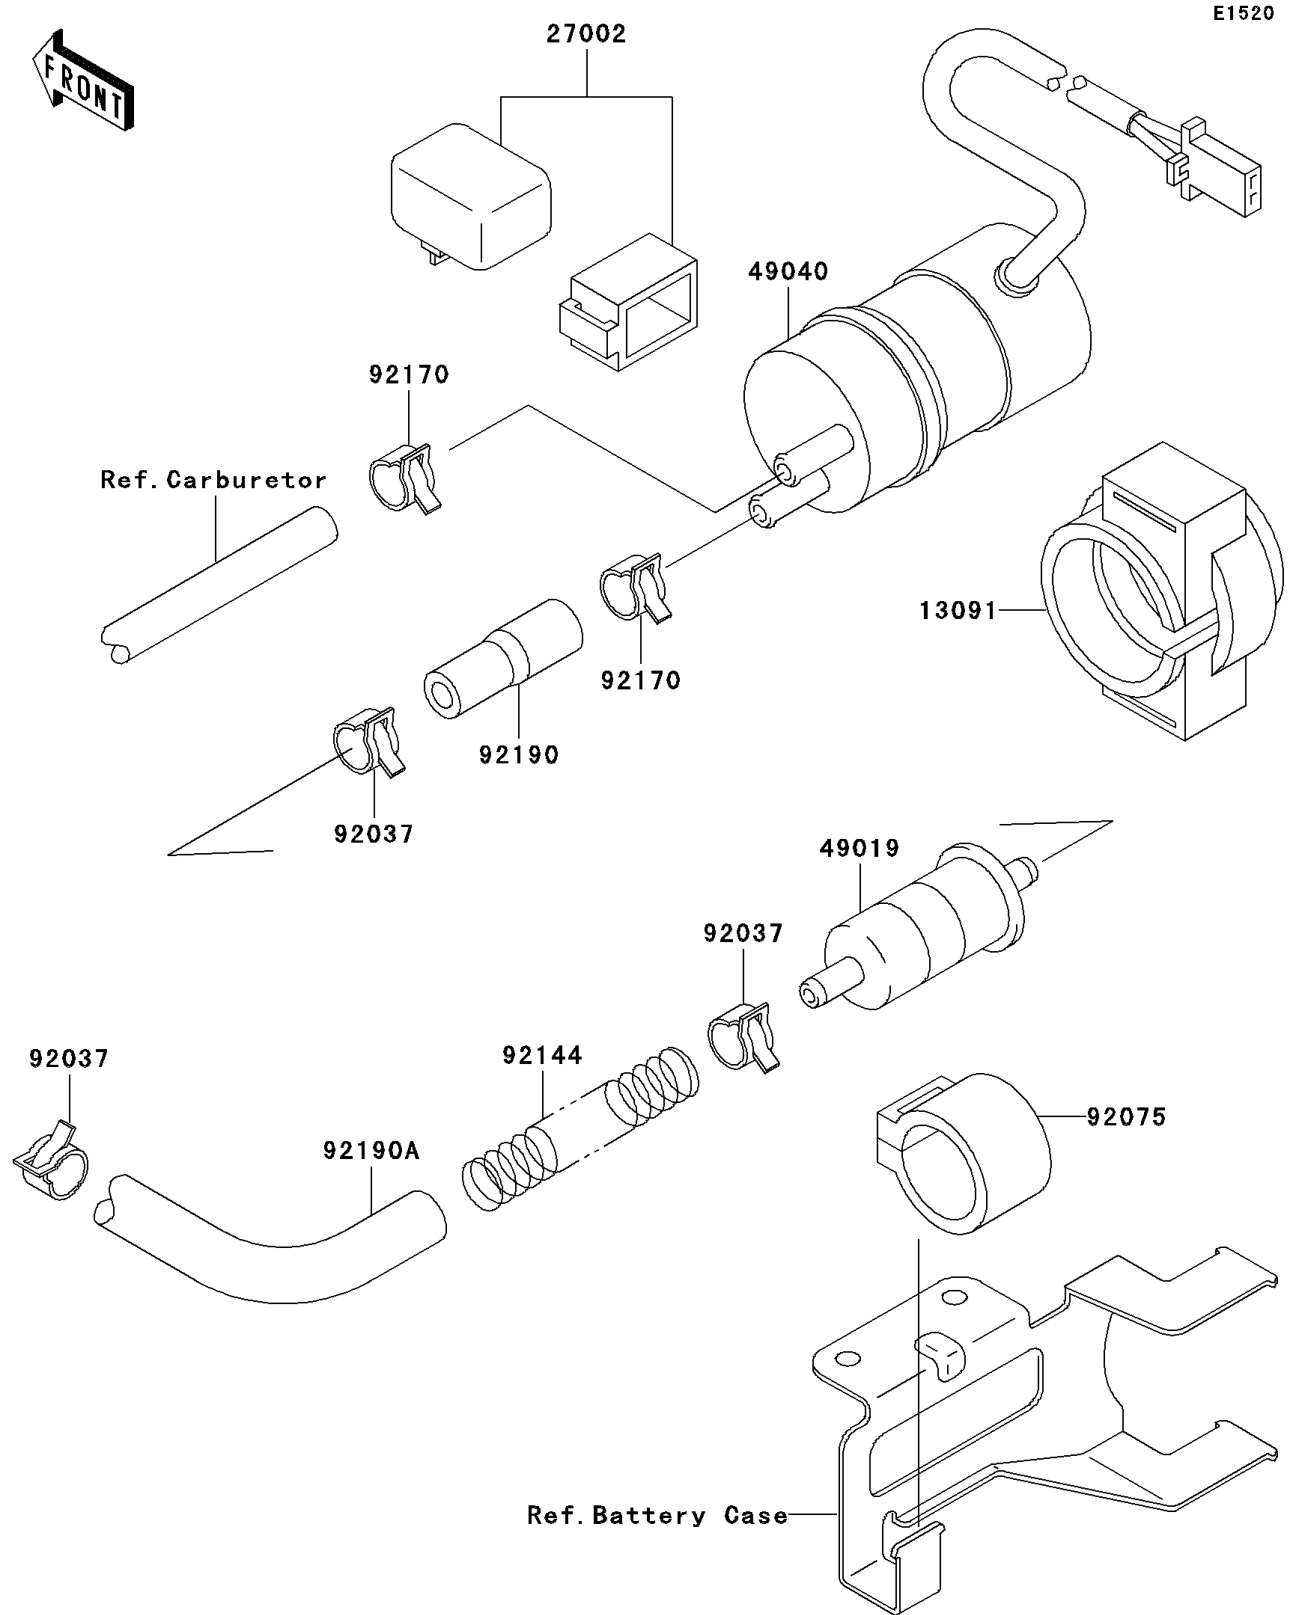

1994 Ninja® ZX™ -11 PARTS DIAGRAM

Fuel Pump

1994 Ninja® ZX™ -11 PARTS LIST

Fuel Pump

ITEM NAME	PART NUMBER	QUANTITY
HOLDER (Ref # 13091)	13091-1512	1
RELAY-ASSY (Ref # 27002)	27002-1065	1
FILTER-FUEL (Ref # 49019)	49019-1055	1
PUMP-FUEL (Ref # 49040)	49040-1061	1
CLAMP (Ref # 92037)	92037-1181	3
DAMPER,FUEL FILTER (Ref # 92075)	92075-1853	1
SPRING,TUBE (Ref # 92144)	92144-1821	1
CLAMP (Ref # 92170)	92170-1118	2
TUBE (Ref # 92190)	92190-1153	1
TUBE,FUEL TAP-FUEL FILTER (Ref # 92190A)	92190-1394	1