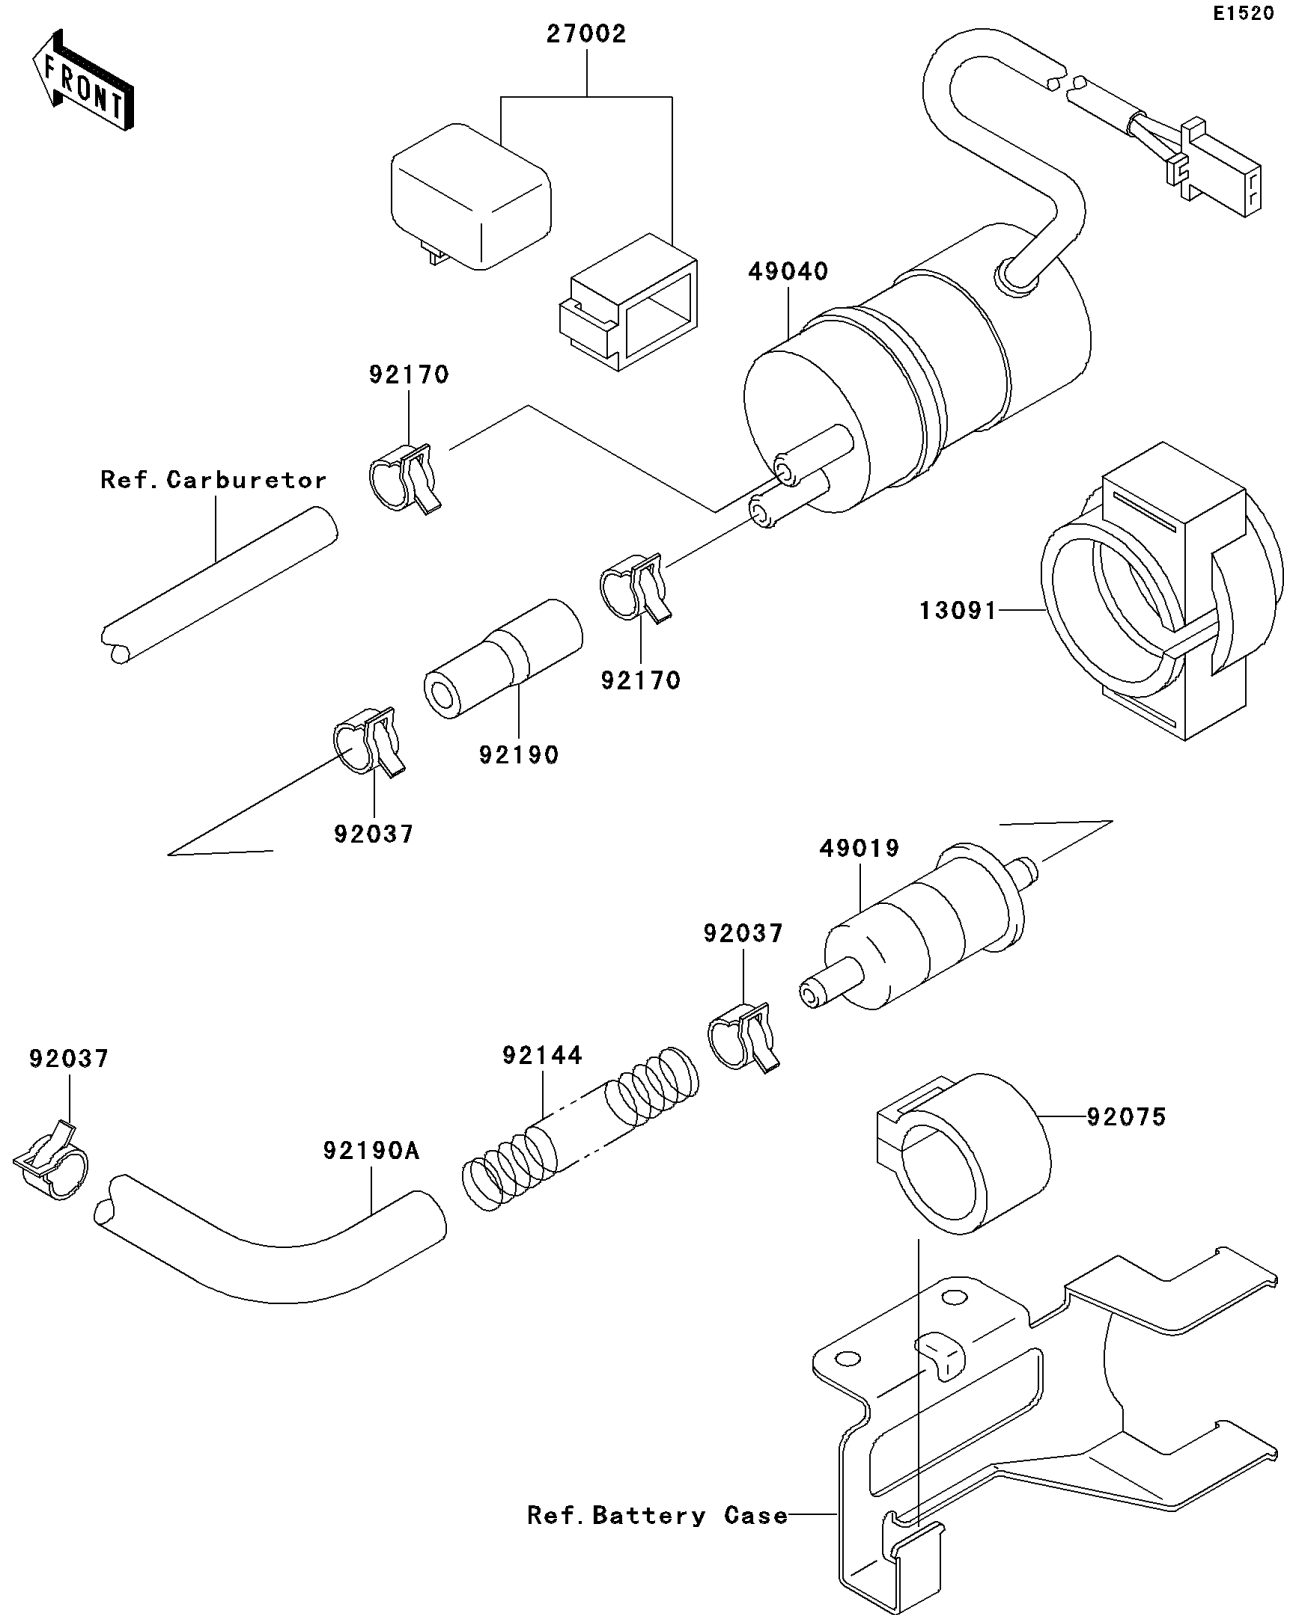

1995 Ninja® ZX™ -11 PARTS DIAGRAM

Fuel Pump

1995 Ninja® ZX™ -11 PARTS LIST

Fuel Pump

ITEM NAME	PART NUMBER	QUANTITY
HOLDER (Ref # 13091)	13091-1512	1
RELAY-ASSY (Ref # 27002)	27002-1065	1
FILTER-FUEL (Ref # 49019)	49019-1055	1
PUMP-FUEL (Ref # 49040)	49040-1061	1
CLAMP (Ref # 92037)	92037-1181	3
DAMPER,FUEL FILTER (Ref # 92075)	92075-1853	1
SPRING,TUBE (Ref # 92144)	92144-1821	1
CLAMP (Ref # 92170)	92170-1118	2
TUBE (Ref # 92190)	92190-1153	1
TUBE,FUEL TAP-FUEL FILTER (Ref # 92190A)	92190-1394	1