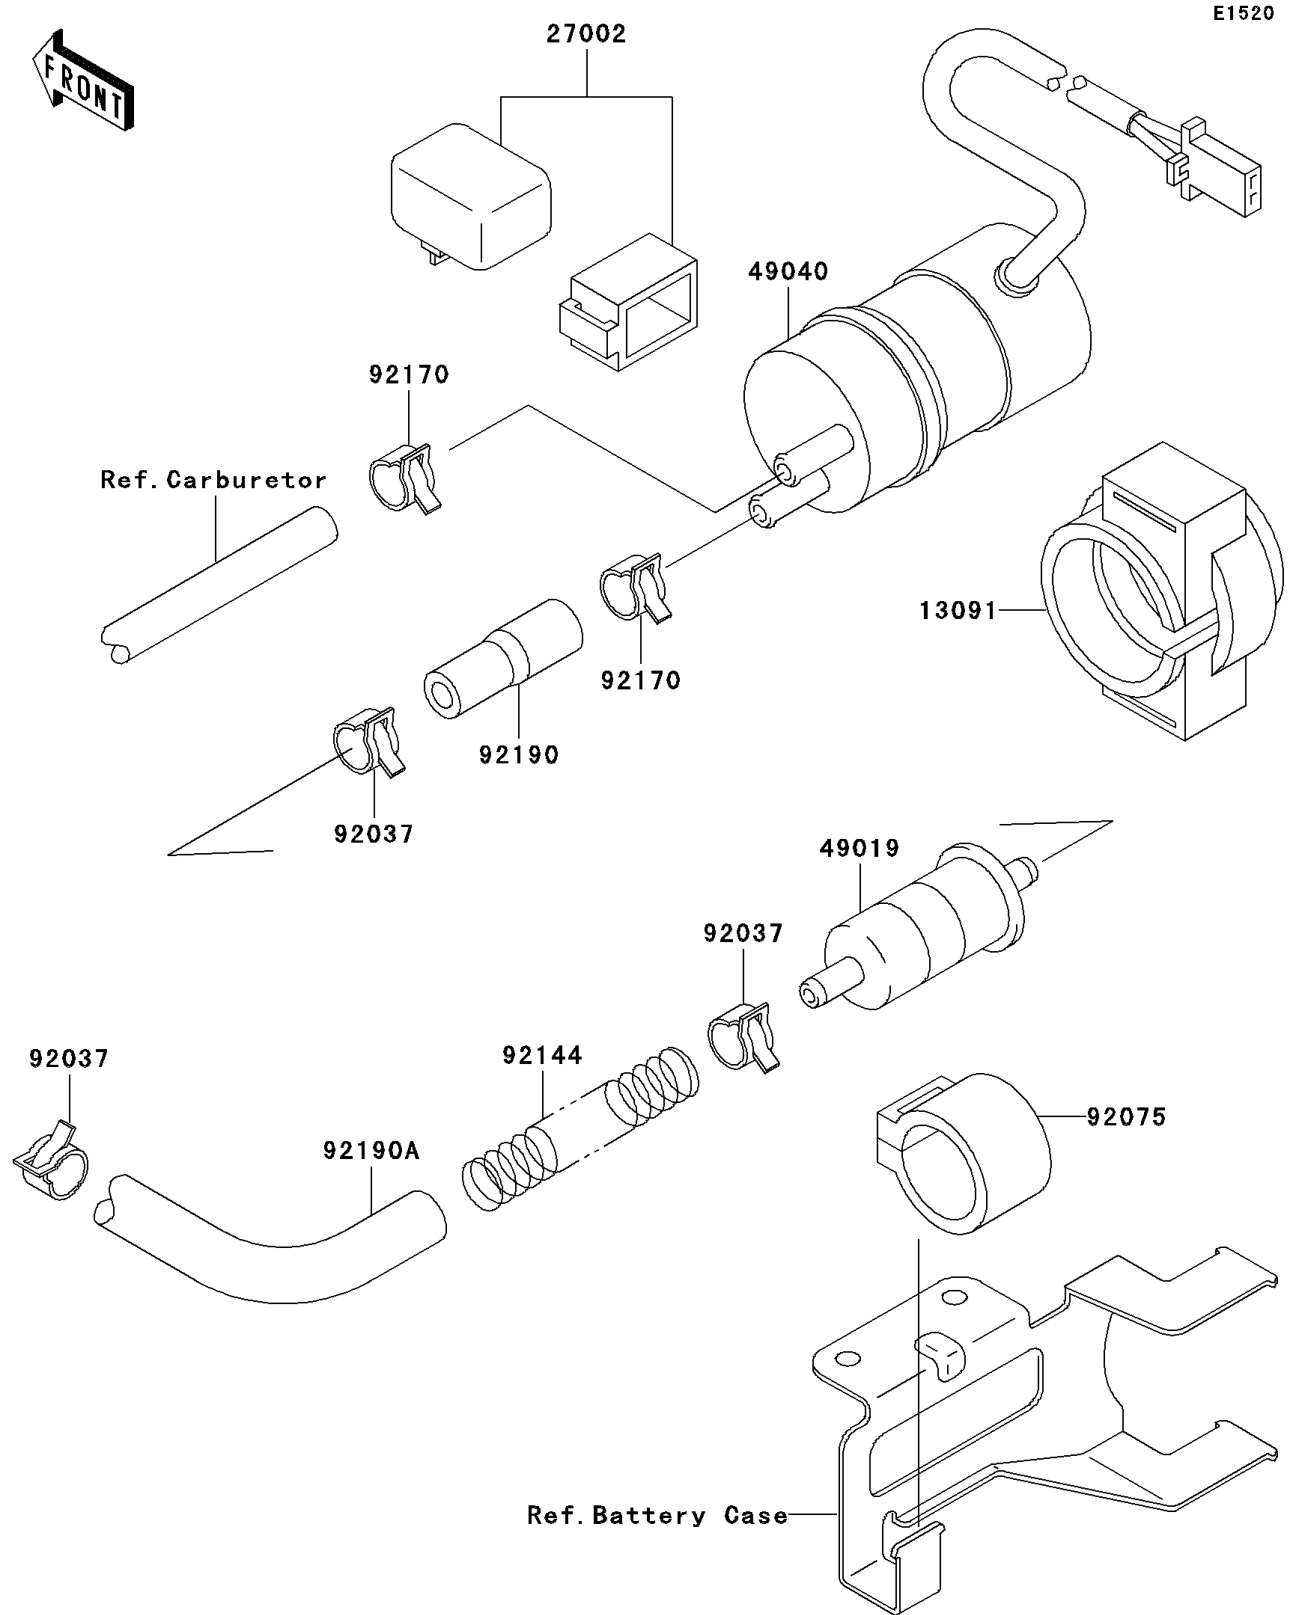

# 1995 Ninja® ZX™ -11 PARTS DIAGRAM

Fuel Pump

## 1995 Ninja® ZX™ -11 PARTS LIST

### Fuel Pump

ITEM NAME	PART NUMBER	QUANTITY
HOLDER (Ref # 13091)	13091-1512	1
RELAY-ASSY (Ref # 27002)	27002-1065	1
FILTER-FUEL (Ref # 49019)	49019-1055	1
PUMP-FUEL (Ref # 49040)	49040-1061	1
CLAMP (Ref # 92037)	92037-1181	3
DAMPER,FUEL FILTER (Ref # 92075)	92075-1853	1
SPRING,TUBE (Ref # 92144)	92144-1821	1
CLAMP (Ref # 92170)	92170-1118	2
TUBE (Ref # 92190)	92190-1153	1
TUBE,FUEL TAP-FUEL FILTER (Ref # 92190A)	92190-1394	1