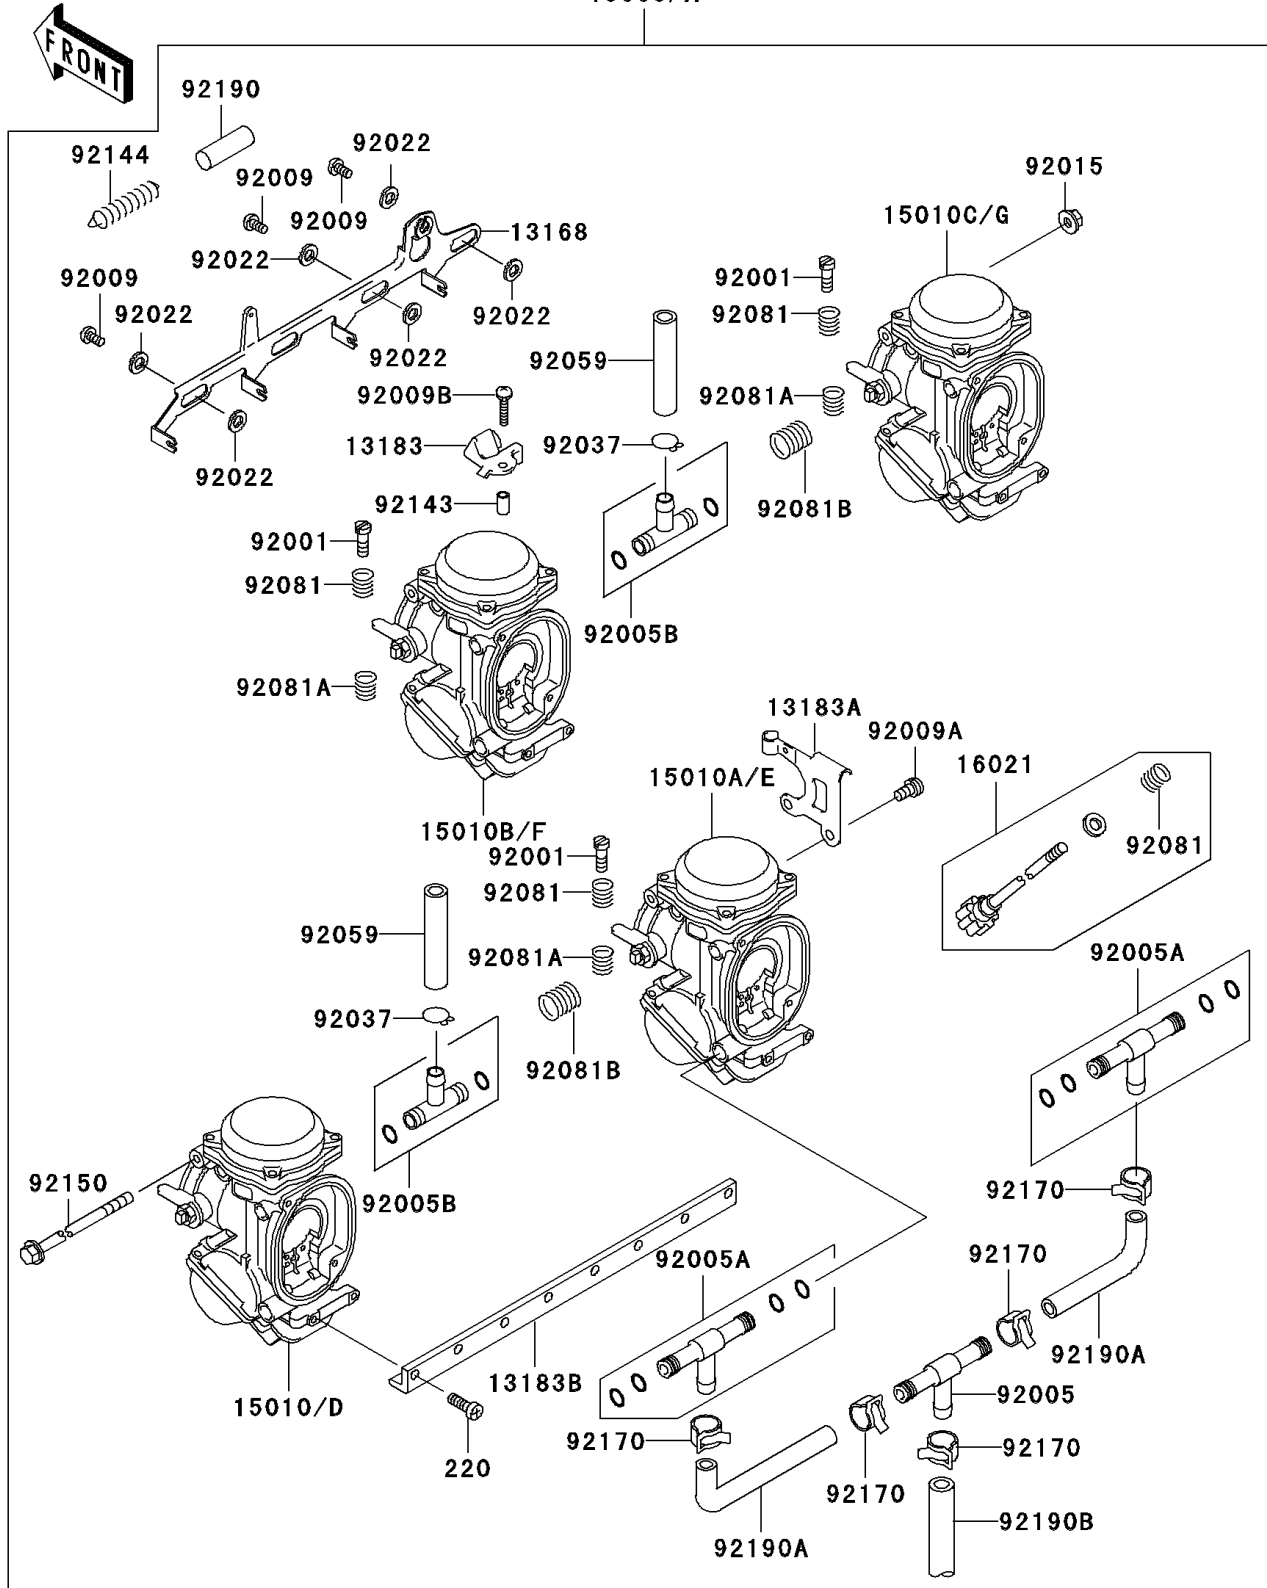

1995 Ninja® ZX™ -11 PARTS DIAGRAM

Carburetor(ZX1100-D2/D3)

15003/A

E1611A

1995 Ninja® ZX™ -11 PARTS LIST

Carburetor(ZX1100-D2/D3)

ITEM NAME	PART NUMBER	QUANTITY
LEVER,STARTER (Ref # 13168)	13168-1405	1
PLATE,STARTER CABLE (Ref # 13183)	13183-1592	1
PLATE,THROTTLE CABLE (Ref # 13183A)	13183-1606	1
PLATE,CARBURETOR,LWR (Ref # 13183B)	13183-1727	1
SCREW-THROTTLE STOP (Ref # 16021)	16021-1190	1
BOLT,THROTTLE ADJUST (Ref # 92001)	92001-1998	3
FITTING,T-TYPE (Ref # 92005)	92005-1119	1
FITTING (Ref # 92005A)	92005-1294	2
FITTING (Ref # 92005B)	92005-1306	2
SCREW (Ref # 92009)	92009-1262	3
SCREW,5X10 (Ref # 92009A)	92009-1365	1
SCREW,4X18 (Ref # 92009B)	92009-1632	1
NUT,FLANGED,5MM (Ref # 92015)	92015-1259	1
WASHER,6.1X11X0.8,POLYACETAL (Ref # 92022)	92022-1199	6
CLAMP,TUBE (Ref # 92037)	92037-1531	2
TUBE,7X11X45 (Ref # 92059)	92059-1738	2
SPRING,THROTTLE ADJUST UPP (Ref # 92081)	92081-1620	4
SPRING,THROTTLE ADJUST LWR (Ref # 92081A)	92081-1621	3
SPRING,THROTTLE ADJUST CNT (Ref # 92081B)	92081-1622	2
COLLAR,4X5.2X9.6 (Ref # 92143)	92143-1265	1
SPRING,STARTER LEVER (Ref # 92144)	92144-1518	1
SCREW-PAN-CROS,5X14 (Ref # 220)	220D0514	8
BOLT,5X305 (Ref # 92150)	92150-1211	1
CLAMP,TUBE (Ref # 92170)	92170-1051	5
TUBE,STARTER SPRING (Ref # 92190)	92190-1157	1
TUBE,L=110 (Ref # 92190A)	92190-1165	2
TUBE,7.3X12.5X89 (Ref # 92190B)	92190-1466	1
CARBURETOR-ASSY (Ref # 15003)	15003-1178	1
CARBURETOR-ASSY (Ref # 15003A)	15003-1182	1

1995 Ninja® ZX™ -11 PARTS LIST

Carburetor(ZX1100-D2/D3)

ITEM NAME	PART NUMBER	QUANTITY
CARBURETOR,LH.OUTSIDE (Ref # 15010)	15010-1840	1
CARBURETOR,LH.INSIDE (Ref # 15010A)	15010-1841	1
CARBURETOR,RH.INSIDE (Ref # 15010B)	15010-1842	1
CARBURETOR,RH.OUTSIDE (Ref # 15010C)	15010-1843	1
CARBURETOR,LH,OUTSIDE (Ref # 15010D)	15010-1880	1
CARBURETOR,LH,INSIDE (Ref # 15010E)	15010-1881	1
CARBURETOR,RH,INSIDE (Ref # 15010F)	15010-1882	1
CARBURETOR,RH,OUTSIDE (Ref # 15010G)	15010-1883	1