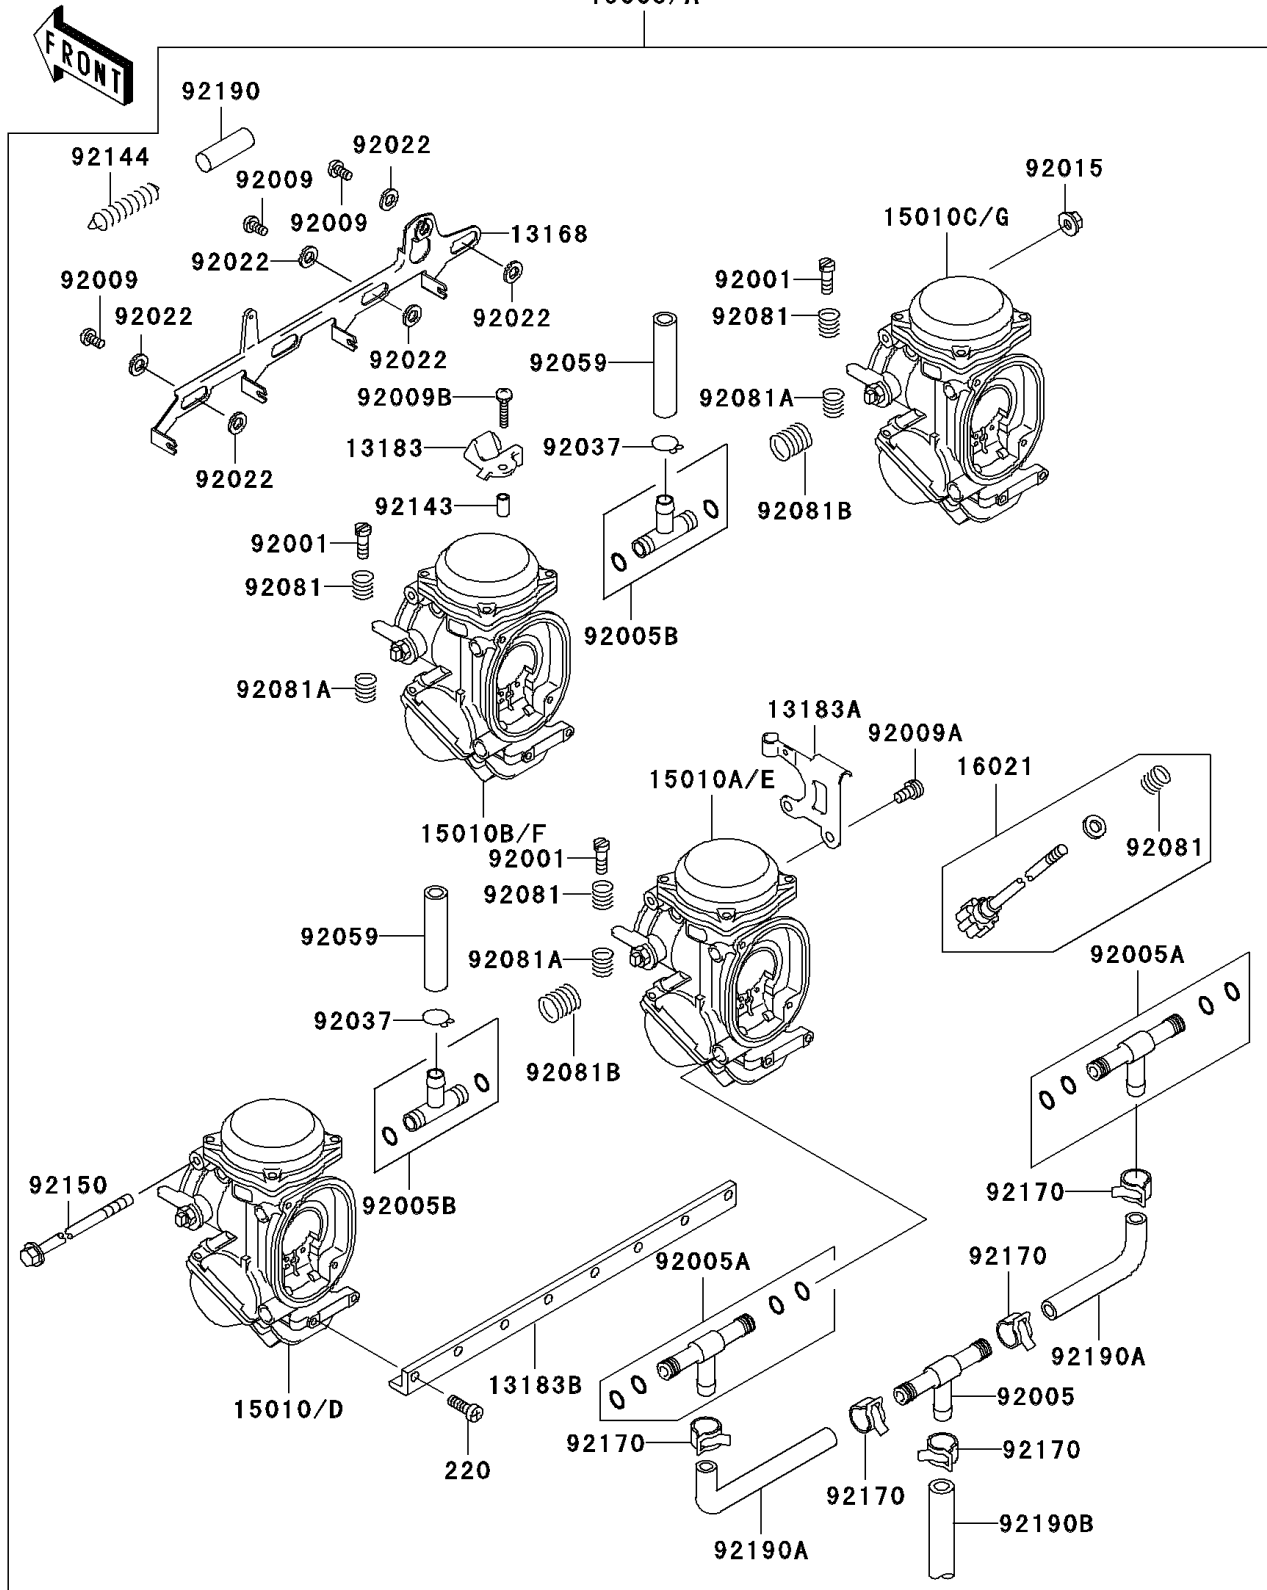

1995 Ninja® ZX™ -11 PARTS DIAGRAM

Carburetor(ZX1100-D2/D3)

15003/A

E1611A

1995 Ninja® ZX™ -11 PARTS LIST

Carburetor(ZX1100-D2/D3)

ITEM NAME	PART NUMBER	QUANTITY
LEVER,STARTER (Ref # 13168)	13168-1405	1
PLATE,STARTER CABLE (Ref # 13183)	13183-1592	1
PLATE,THROTTLE CABLE (Ref # 13183A)	13183-1606	1
PLATE,CARBURETOR,LWR (Ref # 13183B)	13183-1727	1
SCREW-THROTTLE STOP (Ref # 16021)	16021-1190	1
BOLT,THROTTLE ADJUST (Ref # 92001)	92001-1998	3
FITTING,T-TYPE (Ref # 92005)	92005-1119	1
FITTING (Ref # 92005A)	92005-1294	2
FITTING (Ref # 92005B)	92005-1306	2
SCREW (Ref # 92009)	92009-1262	3
SCREW,5X10 (Ref # 92009A)	92009-1365	1
SCREW,4X18 (Ref # 92009B)	92009-1632	1
NUT,FLANGED,5MM (Ref # 92015)	92015-1259	1
WASHER,6.1X11X0.8,POLYACETAL (Ref # 92022)	92022-1199	6
CLAMP,TUBE (Ref # 92037)	92037-1531	2
TUBE,7X11X45 (Ref # 92059)	92059-1738	2
SPRING,THROTTLE ADJUST UPP (Ref # 92081)	92081-1620	4
SPRING,THROTTLE ADJUST LWR (Ref # 92081A)	92081-1621	3
SPRING,THROTTLE ADJUST CNT (Ref # 92081B)	92081-1622	2
COLLAR,4X5.2X9.6 (Ref # 92143)	92143-1265	1
SPRING,STARTER LEVER (Ref # 92144)	92144-1518	1
SCREW-PAN-CROS,5X14 (Ref # 220)	220D0514	8
BOLT,5X305 (Ref # 92150)	92150-1211	1
CLAMP,TUBE (Ref # 92170)	92170-1051	5
TUBE,STARTER SPRING (Ref # 92190)	92190-1157	1
TUBE,L=110 (Ref # 92190A)	92190-1165	2
TUBE,7.3X12.5X89 (Ref # 92190B)	92190-1466	1
CARBURETOR-ASSY (Ref # 15003)	15003-1178	1
CARBURETOR-ASSY (Ref # 15003A)	15003-1182	1

1995 Ninja® ZX™ -11 PARTS LIST

Carburetor(ZX1100-D2/D3)

ITEM NAME	PART NUMBER	QUANTITY
CARBURETOR,LH.OUTSIDE (Ref # 15010)	15010-1840	1
CARBURETOR,LH.INSIDE (Ref # 15010A)	15010-1841	1
CARBURETOR,RH.INSIDE (Ref # 15010B)	15010-1842	1
CARBURETOR,RH.OUTSIDE (Ref # 15010C)	15010-1843	1
CARBURETOR,LH,OUTSIDE (Ref # 15010D)	15010-1880	1
CARBURETOR,LH,INSIDE (Ref # 15010E)	15010-1881	1
CARBURETOR,RH,INSIDE (Ref # 15010F)	15010-1882	1
CARBURETOR,RH,OUTSIDE (Ref # 15010G)	15010-1883	1