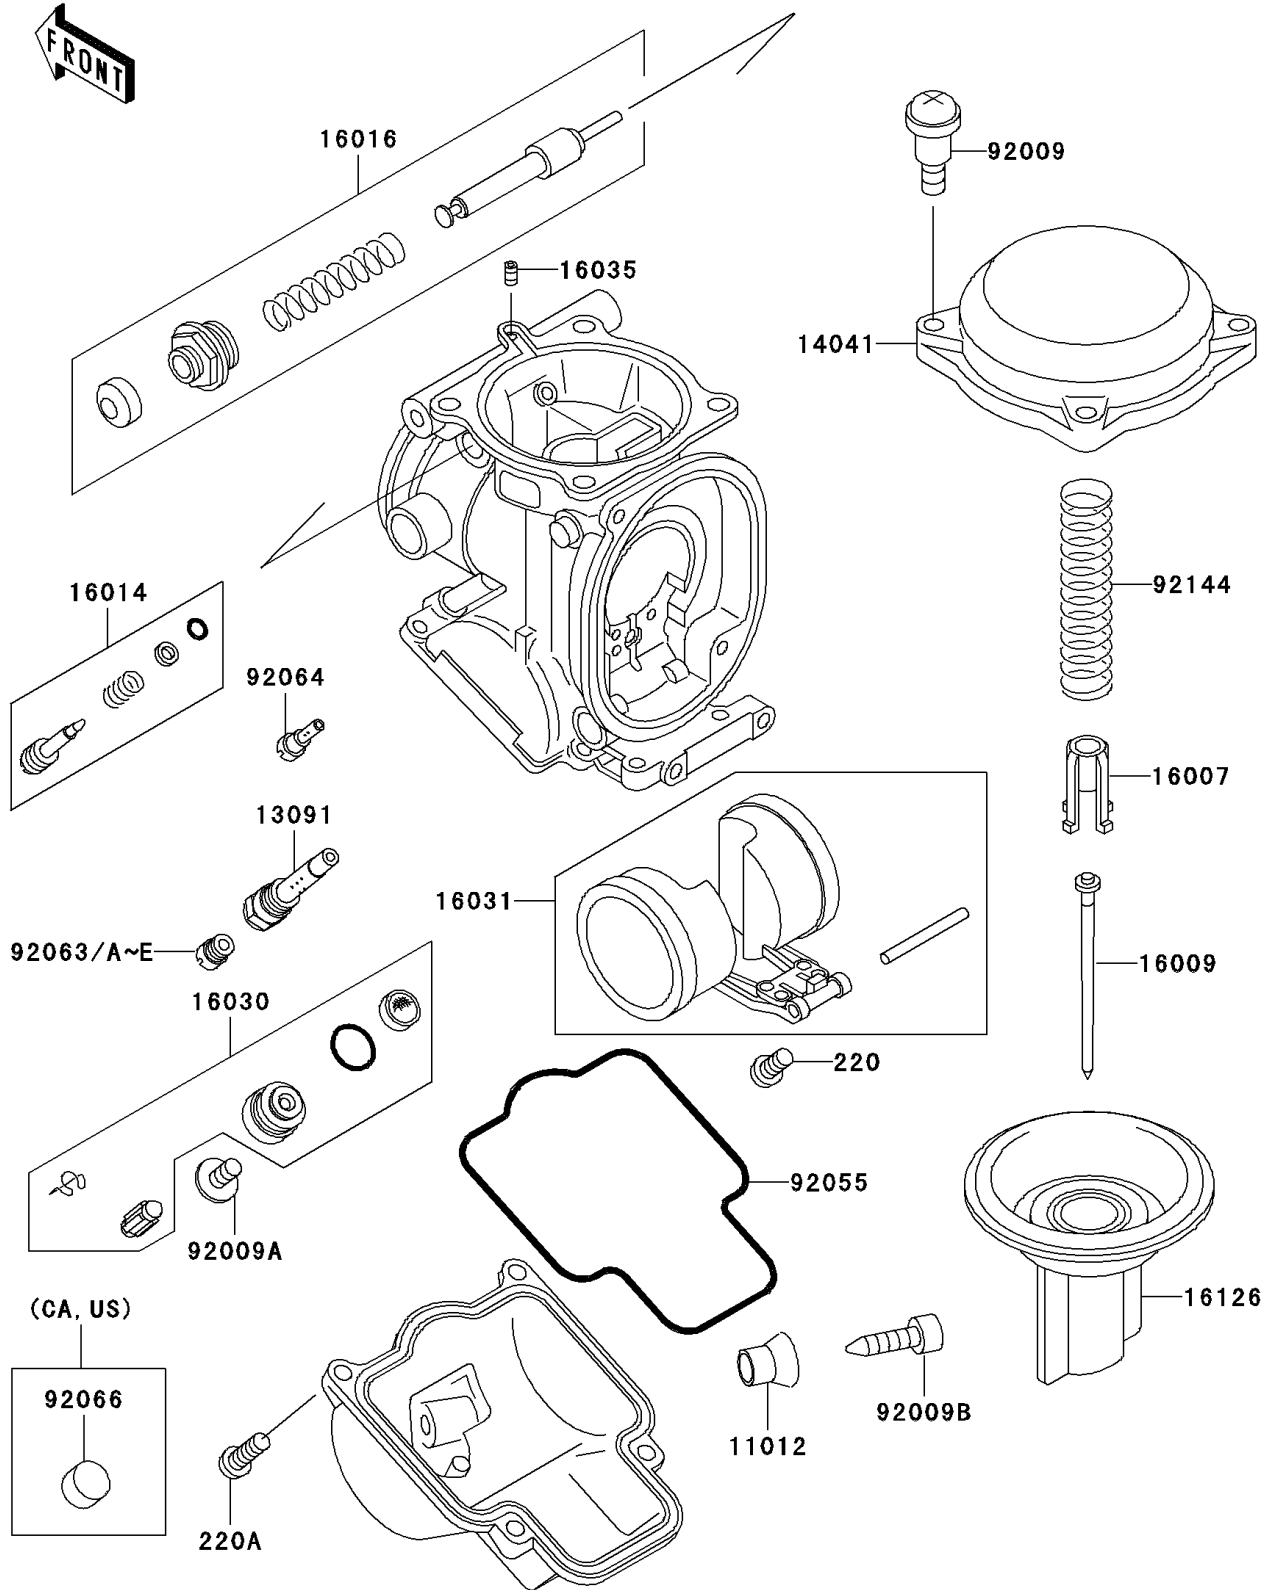

1995 Ninja® ZX™ -11 PARTS DIAGRAM

Carburetor Parts

E1612

1995 Ninja® ZX™ -11 PARTS LIST

Carburetor Parts

ITEM NAME	PART NUMBER	QUANTITY
SCREW-PAN-CROS (Ref # 220)	220D0408	4
SCREW-PAN-CROS (Ref # 220A)	220D0414	16
CAP,DRAIN SCREW (Ref # 11012)	11012-1675	4
HOLDER,NEEDLE JET (Ref # 13091)	13091-1698	4
COVER-COMP,MIXING (Ref # 14041)	14041-1100	4
SEAT-SPRING,VALVE (Ref # 16007)	16007-1117	4
NEEDLE-JET,N96X (Ref # 16009)	16009-1786	4
SCREW-PILOT AIR (Ref # 16014)	16014-1086	4
PLUNGER,STARTER (Ref # 16016)	16016-1090	4
VALVE-FLOAT (Ref # 16030)	16030-1077	4
FLOAT (Ref # 16031)	16031-1080	4
JET-AIR,LEAK (Ref # 16035)	16035-1055	4
VALVE,VACUUM (Ref # 16126)	16126-1247	4
SCREW,4X4.4 (Ref # 92009)	92009-1549	15
SCREW,4X8 (Ref # 92009A)	92009-1550	4
SCREW,DRAIN,M6X0.75 (Ref # 92009B)	92009-1551	4
RING-O,FLOAT CHAMBER (Ref # 92055)	92055-1426	4
JET-MAIN,#152 (Ref # 92063)	92063-1331	4
JET-MAIN,#155 (Ref # 92063A)	92063-1332	4
JET-MAIN,#158 (Ref # 92063B)	92063-1344	2
JET-MAIN,#160 (Ref # 92063C)	92063-1345	2
JET-MAIN,#162 (Ref # 92063D)	92063-1346	4
JET-MAIN,#165 (Ref # 92063E)	92063-1347	4
JET-PILOT,#38 (Ref # 92064)	92064-1119	4
SPRING,THROTTLE VALVE (Ref # 92144)	92144-1535	4
PLUG,PILOT AIR SCREW,6.9X2 (Ref # 92066)	92066-1051	4