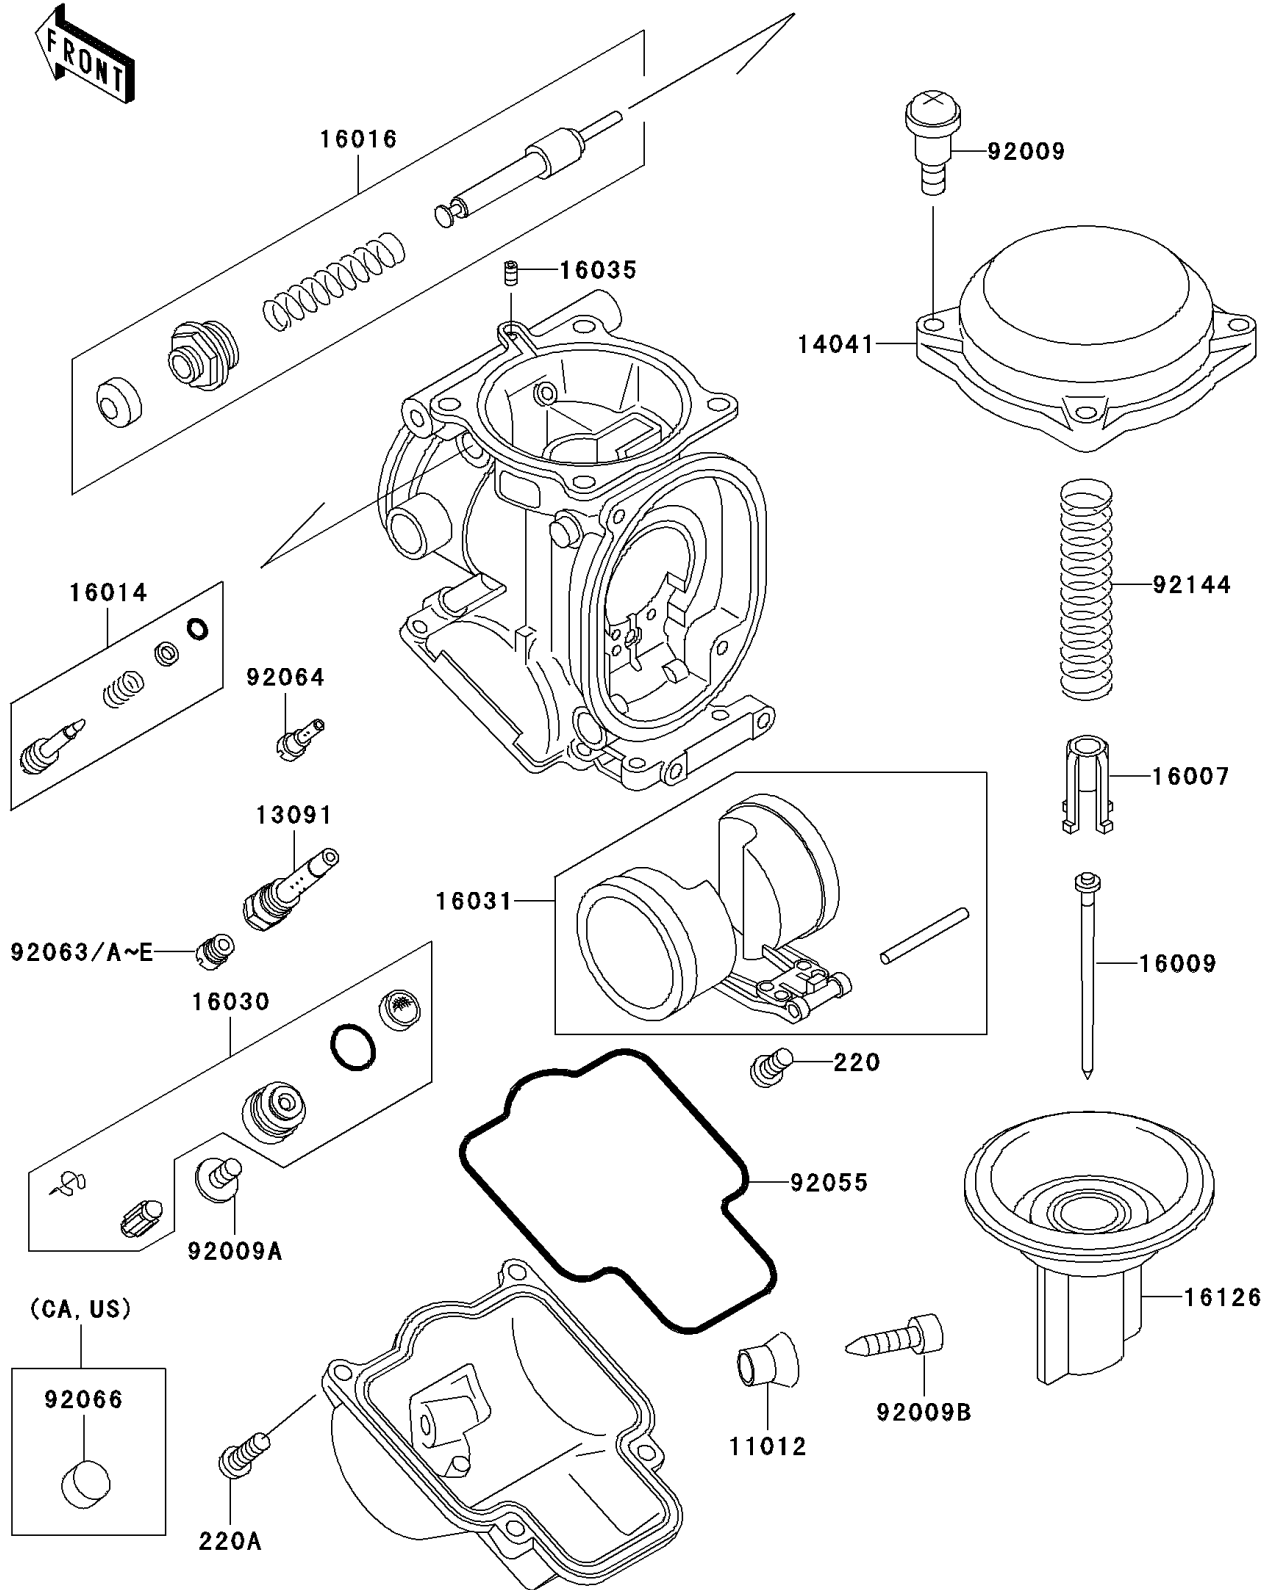

# 1995 Ninja® ZX™ -11 PARTS DIAGRAM

Carburetor Parts

E1612

# 1995 Ninja® ZX™ -11 PARTS LIST

## Carburetor Parts

ITEM NAME	PART NUMBER	QUANTITY
SCREW-PAN-CROS (Ref # 220)	220D0408	4
SCREW-PAN-CROS (Ref # 220A)	220D0414	16
CAP,DRAIN SCREW (Ref # 11012)	11012-1675	4
HOLDER,NEEDLE JET (Ref # 13091)	13091-1698	4
COVER-COMP,MIXING (Ref # 14041)	14041-1100	4
SEAT-SPRING,VALVE (Ref # 16007)	16007-1117	4
NEEDLE-JET,N96X (Ref # 16009)	16009-1786	4
SCREW-PILOT AIR (Ref # 16014)	16014-1086	4
PLUNGER,STARTER (Ref # 16016)	16016-1090	4
VALVE-FLOAT (Ref # 16030)	16030-1077	4
FLOAT (Ref # 16031)	16031-1080	4
JET-AIR,LEAK (Ref # 16035)	16035-1055	4
VALVE,VACUUM (Ref # 16126)	16126-1247	4
SCREW,4X4.4 (Ref # 92009)	92009-1549	15
SCREW,4X8 (Ref # 92009A)	92009-1550	4
SCREW,DRAIN,M6X0.75 (Ref # 92009B)	92009-1551	4
RING-O,FLOAT CHAMBER (Ref # 92055)	92055-1426	4
JET-MAIN,#152 (Ref # 92063)	92063-1331	4
JET-MAIN,#155 (Ref # 92063A)	92063-1332	4
JET-MAIN,#158 (Ref # 92063B)	92063-1344	2
JET-MAIN,#160 (Ref # 92063C)	92063-1345	2
JET-MAIN,#162 (Ref # 92063D)	92063-1346	4
JET-MAIN,#165 (Ref # 92063E)	92063-1347	4
JET-PILOT,#38 (Ref # 92064)	92064-1119	4
SPRING,THROTTLE VALVE (Ref # 92144)	92144-1535	4
PLUG,PILOT AIR SCREW,6.9X2 (Ref # 92066)	92066-1051	4