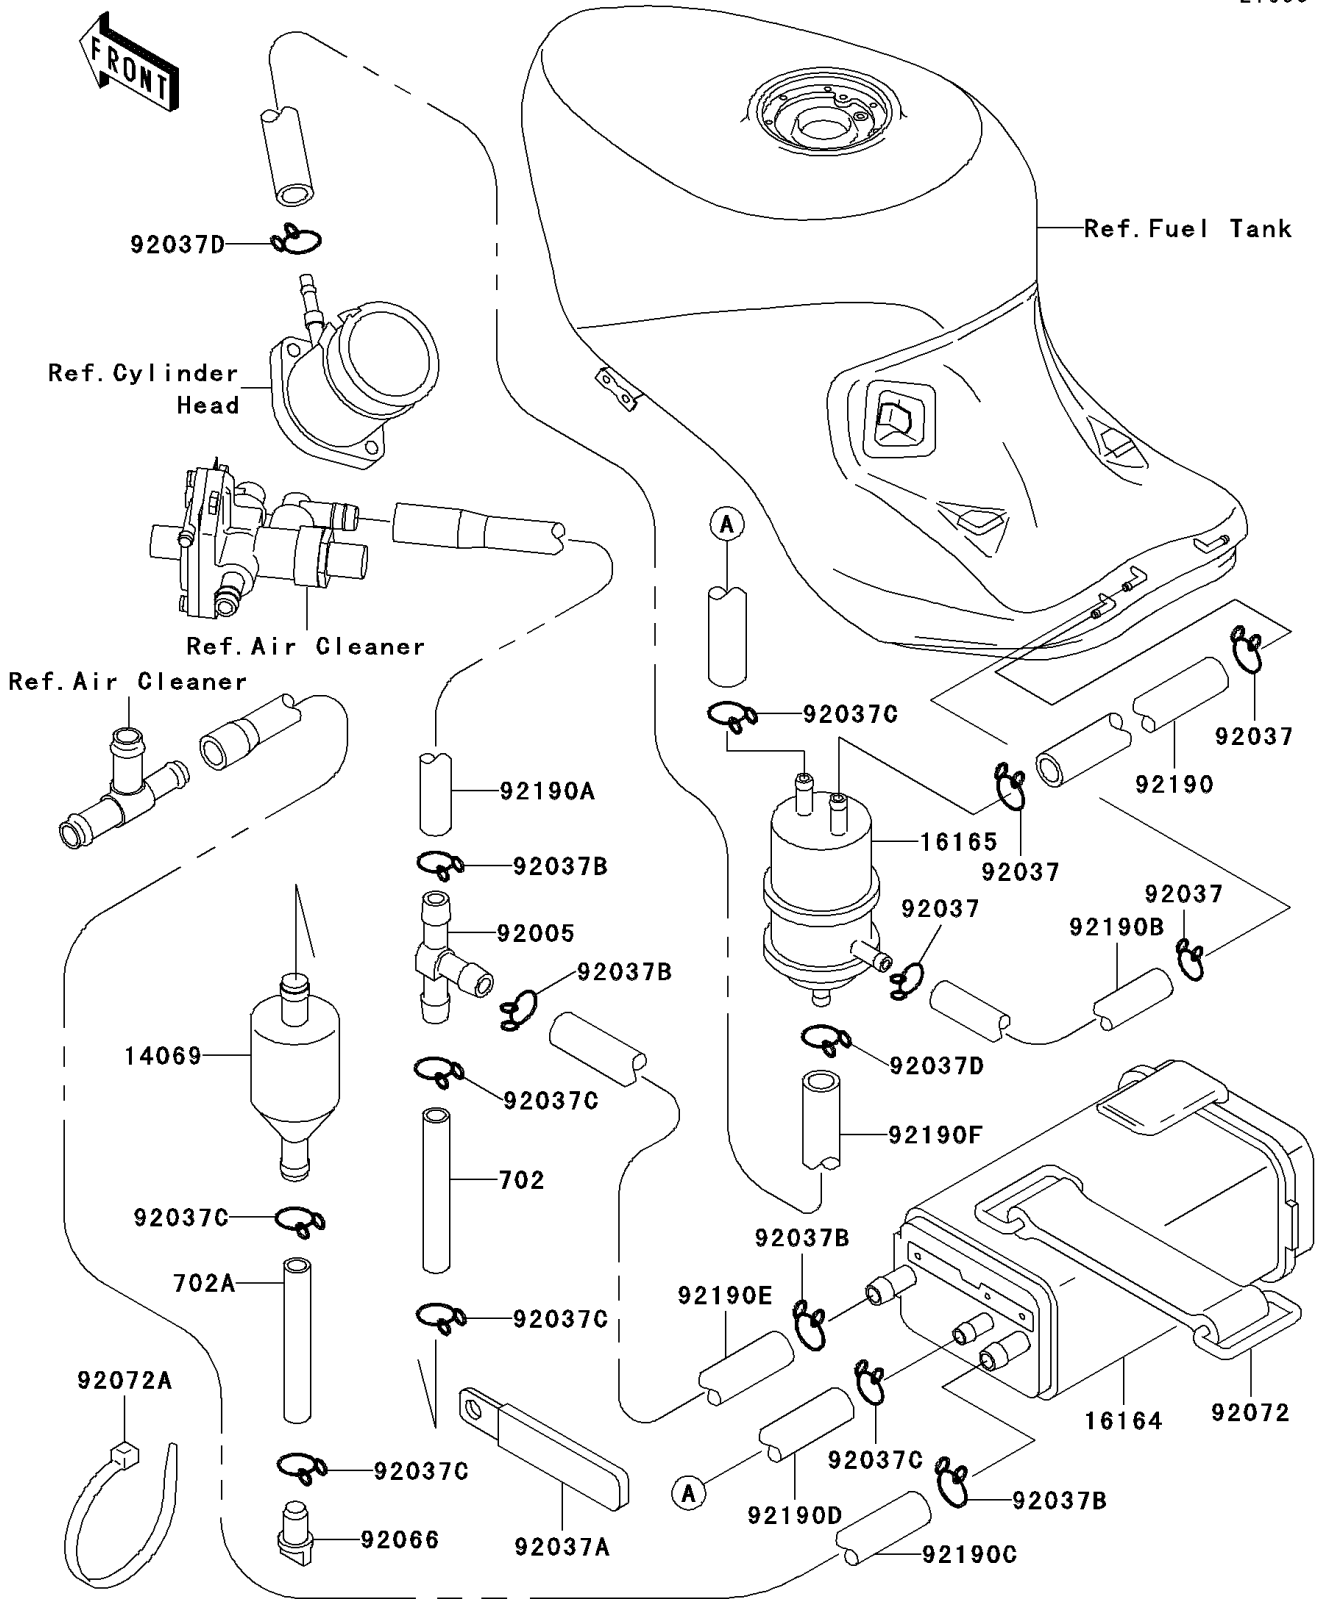

1994 Ninja® ZX™ -11 PARTS DIAGRAM

Fuel Evaporative System

E1650

1994 Ninja® ZX™ -11 PARTS LIST

Fuel Evaporative System

ITEM NAME	PART NUMBER	QUANTITY
-----------	-------------	----------