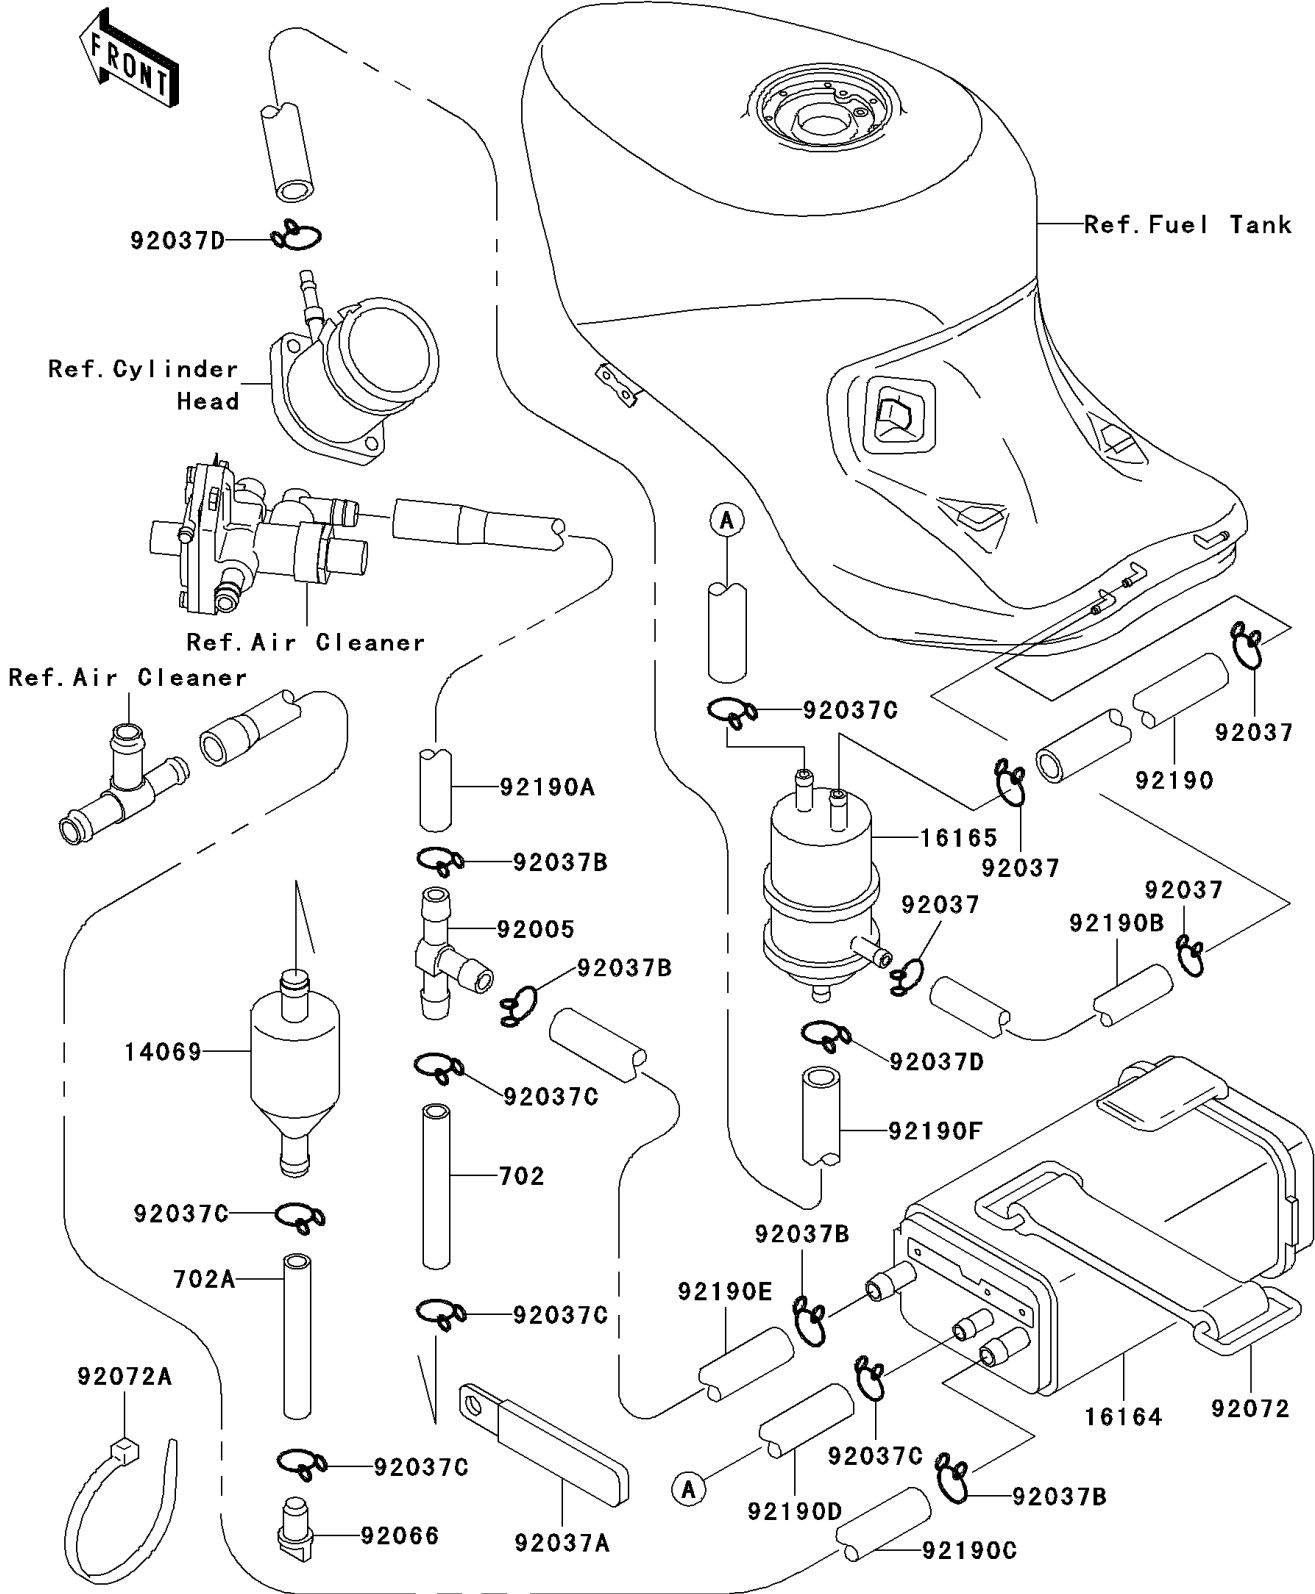

# 1995 Ninja<sup>®</sup> ZX™ -11 PARTS DIAGRAM

# 1995 Ninja® ZX™ -11 PARTS LIST

## Fuel Evaporative System

ITEM NAME	PART NUMBER	QUANTITY
TUBE-RUBBER (Ref # 702)	702A07150	1
TUBE-RUBBER (Ref # 702A)	702A07330	1
BREATHER (Ref # 14069)	14069-1051	1
CANISTER (Ref # 16164)	16164-1064	1
SEPARATOR (Ref # 16165)	16165-1001	1
FITTING,T-TYPE (Ref # 92005)	92005-1119	1
CLAMP,TUBE (Ref # 92037)	92037-010	4
CLAMP,WIRING HARNESS (Ref # 92037A)	92037-1069	1
CLAMP,HOSE (Ref # 92037B)	92037-1104	4
CLAMP,TUBE (Ref # 92037C)	92037-147	6
CLAMP (Ref # 92037D)	92037-1712	2
PLUG,DRAIN (Ref # 92066)	92066-1211	1
BAND,BATTERY,L=105 (Ref # 92072)	92072-1173	1
BAND,L=185 (Ref # 92072A)	92072-1195	1
TUBE,TANK-SEPARATOR,BLUE (Ref # 92190)	92190-1374	1
TUBE,VALVE-FITTING,YELLOW (Ref # 92190A)	92190-1376	1
TUBE,TANK-SEPARATOR,RED (Ref # 92190B)	92190-1377	1
TUBE,CANISTER-AIRFILTER,GREEN (Ref # 92190C)	92190-1378	1
TUBE,CANISTER-SEPARATOR,BLUE (Ref # 92190D)	92190-1379	1
TUBE,FITTING-CANISTER,YELLOW (Ref # 92190E)	92190-1430	1
TUBE,SEPARATOR-HOLDER,WHITE (Ref # 92190F)	92190-1431	1