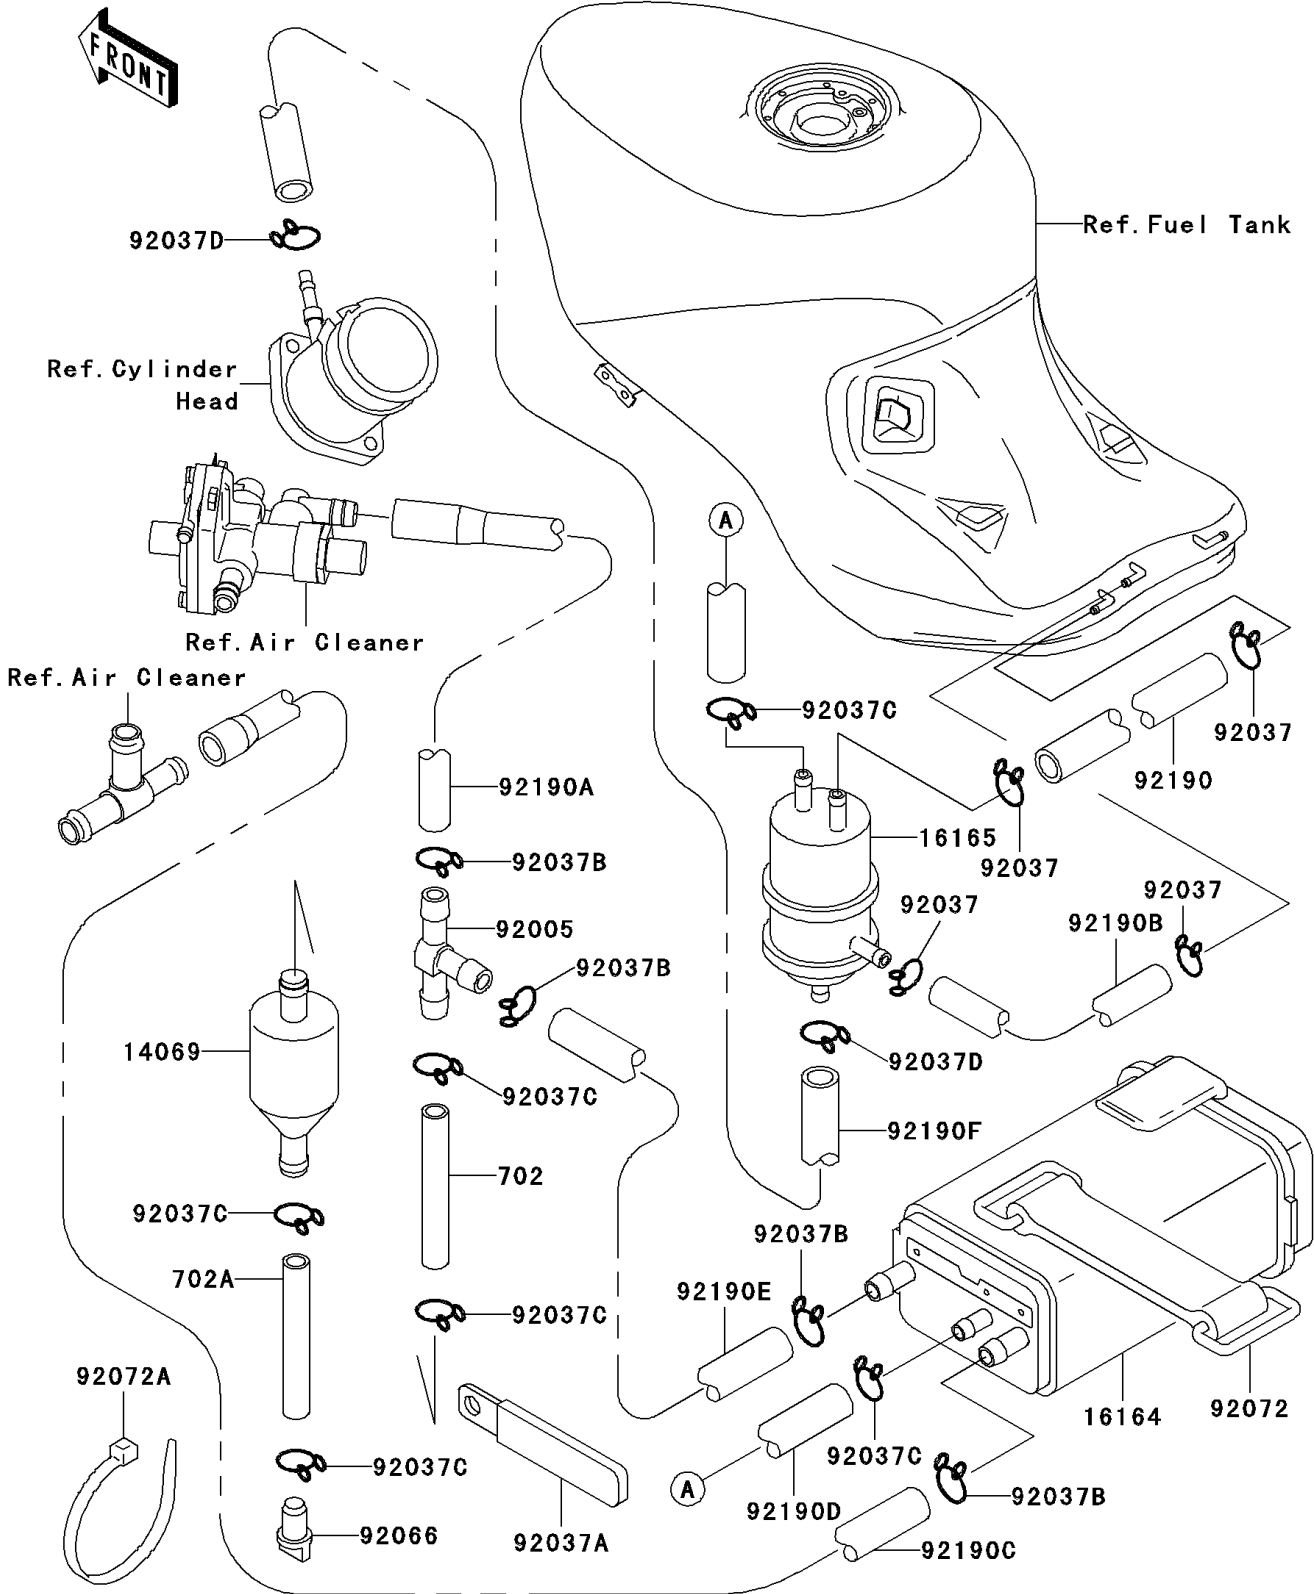

1995 Ninja[®] ZX[™] -11 PARTS DIAGRAM

Fuel Evaporative System

E1650

1995 Ninja® ZX™ -11 PARTS LIST

Fuel Evaporative System

ITEM NAME	PART NUMBER	QUANTITY
TUBE-RUBBER (Ref # 702)	702A07150	1
TUBE-RUBBER (Ref # 702A)	702A07330	1
BREATHER (Ref # 14069)	14069-1051	1
CANISTER (Ref # 16164)	16164-1064	1
SEPARATOR (Ref # 16165)	16165-1001	1
FITTING,T-TYPE (Ref # 92005)	92005-1119	1
CLAMP,TUBE (Ref # 92037)	92037-010	4
CLAMP,WIRING HARNESS (Ref # 92037A)	92037-1069	1
CLAMP,HOSE (Ref # 92037B)	92037-1104	4
CLAMP,TUBE (Ref # 92037C)	92037-147	6
CLAMP (Ref # 92037D)	92037-1712	2
PLUG,DRAIN (Ref # 92066)	92066-1211	1
BAND,BATTERY,L=105 (Ref # 92072)	92072-1173	1
BAND,L=185 (Ref # 92072A)	92072-1195	1
TUBE,TANK-SEPARATOR,BLUE (Ref # 92190)	92190-1374	1
TUBE,VALVE-FITTING,YELLOW (Ref # 92190A)	92190-1376	1
TUBE,TANK-SEPARATOR,RED (Ref # 92190B)	92190-1377	1
TUBE,CANISTER-AIRFILTER,GREEN (Ref # 92190C)	92190-1378	1
TUBE,CANISTER-SEPARATOR,BLUE (Ref # 92190D)	92190-1379	1
TUBE,FITTING-CANISTER,YELLOW (Ref # 92190E)	92190-1430	1
TUBE,SEPARATOR-HOLDER,WHITE (Ref # 92190F)	92190-1431	1