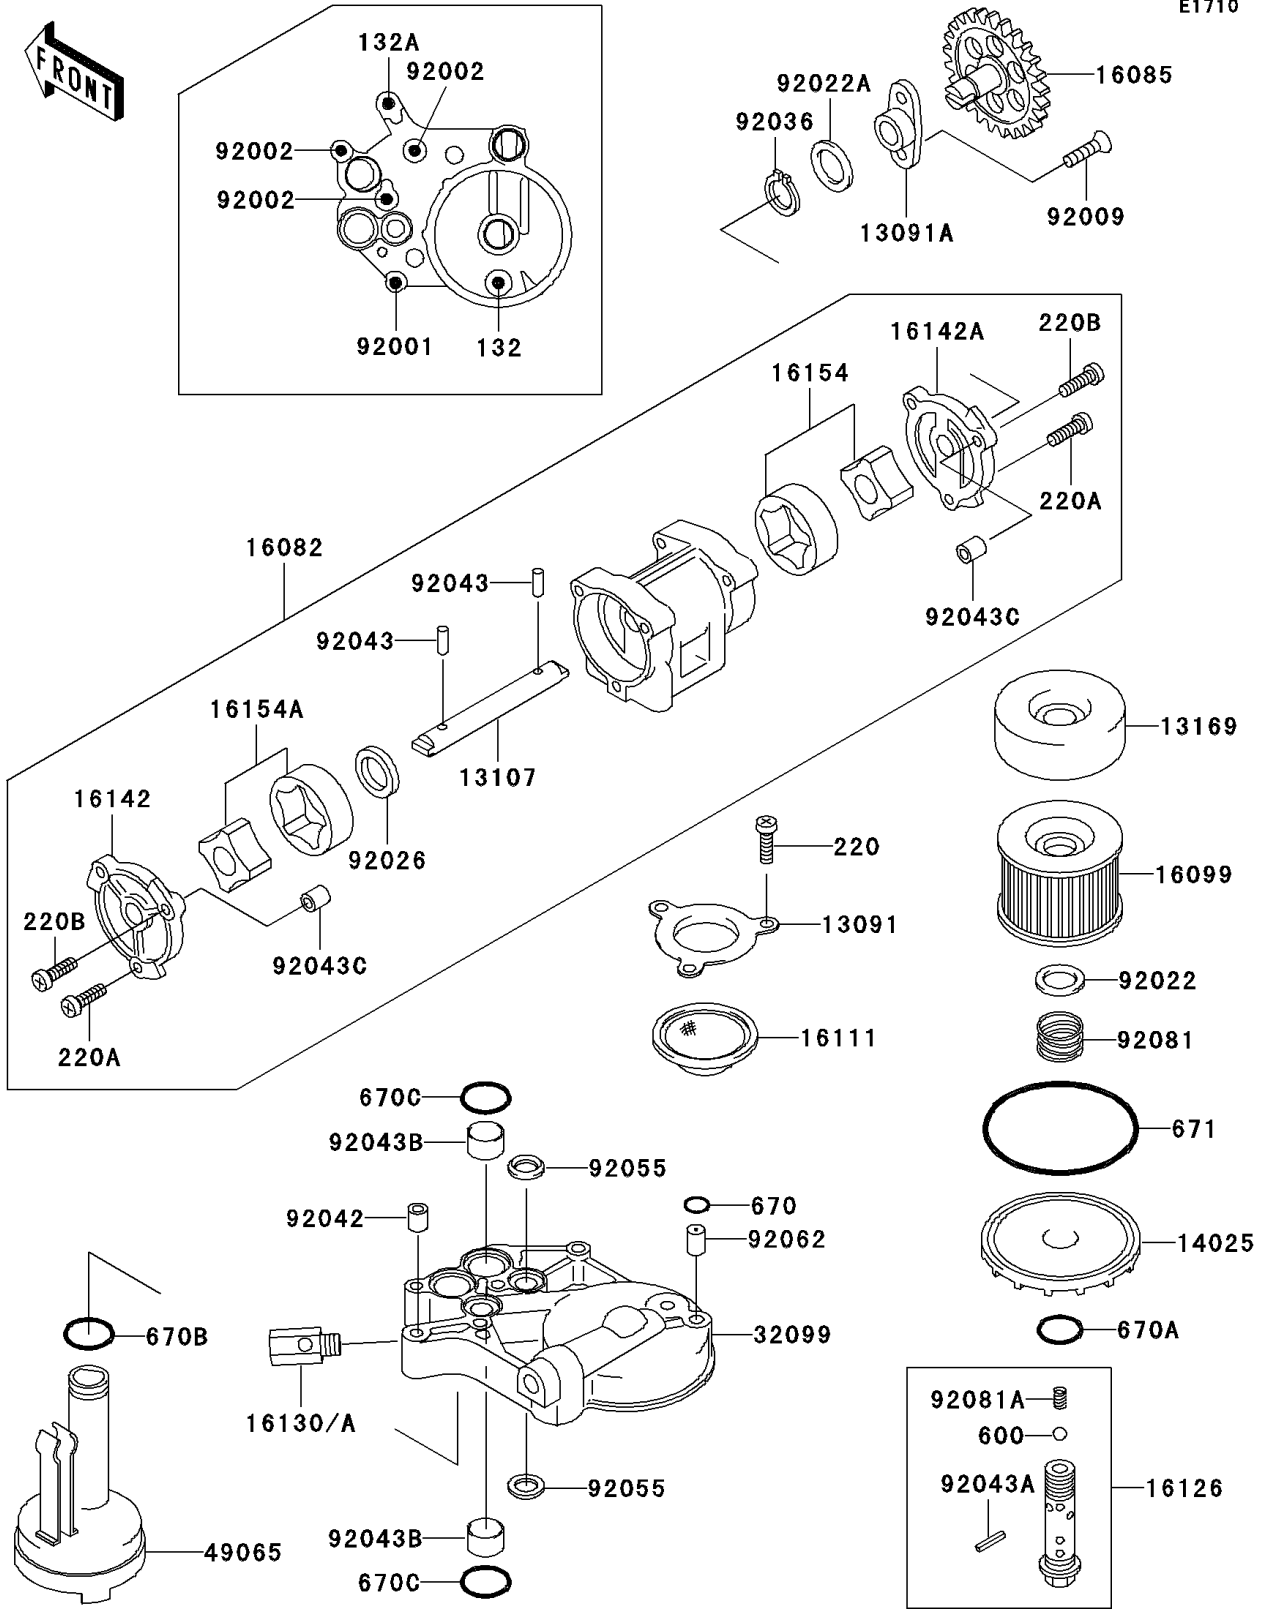

1993 Ninja® ZX™ -11 PARTS DIAGRAM

Oil Pump/Oil Filter

E1710

1993 Ninja® ZX™ -11 PARTS LIST

Oil Pump/Oil Filter

ITEM NAME	PART NUMBER	QUANTITY
-----------	-------------	----------