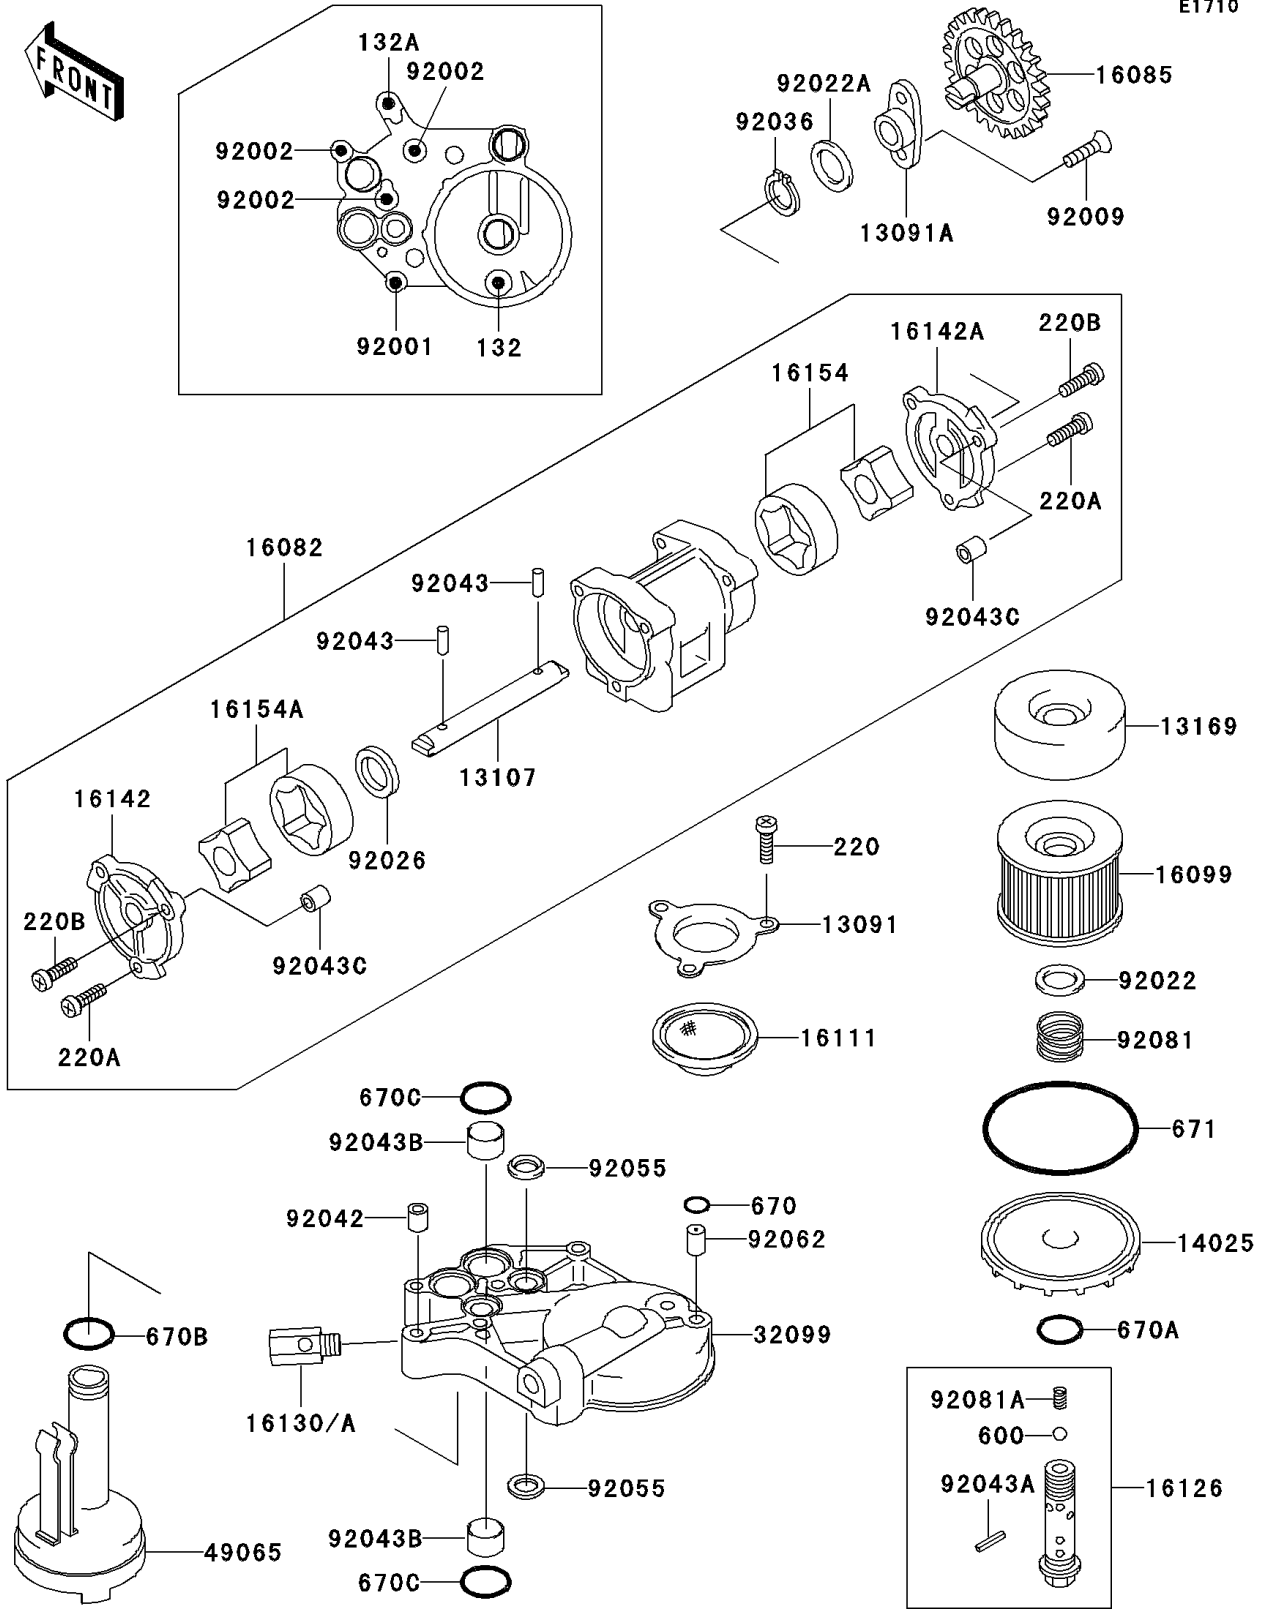

# 1995 Ninja® ZX™ -11 PARTS DIAGRAM

Oil Pump/Oil Filter

E1710

## Oil Pump/Oil Filter

ITEM NAME	PART NUMBER	QUANTITY
BOLT-FLANGED-SMALL (Ref # 132)	132G0616	1
BOLT-FLANGED-SMALL (Ref # 132A)	132G0645	1
SCREW-PAN-CROS,6X12 (Ref # 220)	220B0612	3
SCREW-PAN-CROS,6X18 (Ref # 220A)	220B0618	4
SCREW-PAN-CROS,6X25 (Ref # 220B)	220B0625	2
BALL-STEEL,3/8" (Ref # 600)	600A1200	1
HOLDER,OIL FILTER (Ref # 13091)	13091-1274	1
HOLDER,PUMP GEAR (Ref # 13091A)	13091-1333	1
SHAFT,OIL PUMP (Ref # 13107)	13107-1236	1
PLATE,OIL FILTER (Ref # 13169)	13169-1313	1
COVER,OIL FILTER,F.BLACK (Ref # 14025)	14025-1422	1
PUMP-ASSY-OIL (Ref # 16082)	16082-1096	1
GEAR,OIL PUMP,35T (Ref # 16085)	16085-1103	1
ELEMENT-OIL FILTER (Ref # 16099)	16099-003	1
FILTER,OIL (Ref # 16111)	16111-003	1
VALVE,OIL FILTER (Ref # 16126)	16126-1108	1
VALVE-ASSY-RELIEF (Ref # 16130A)	16130-1058	1
COVER-PUMP,LH (Ref # 16142)	16142-1088	1
COVER-PUMP,RH (Ref # 16142A)	16142-1089	1
ROTOR-PUMP (Ref # 16154)	16154-1007	1
ROTOR-PUMP (Ref # 16154A)	16154-1078	1
CASE,OIL FILTER (Ref # 32099)	32099-1083	1
FILTER-OIL (Ref # 49065)	49065-1063	1
BOLT,FLANGED,6X38 (Ref # 92001)	92001-1105	1
BOLT,6X38 (Ref # 92002)	92002-1431	3
SCREW,6X16 (Ref # 92009)	92009-1360	2
WASHER,20.5X30X1 (Ref # 92022)	92022-1012	1
WASHER,14X20X1 (Ref # 92022A)	92022-1495	1
SPACER,OIL PUMP (Ref # 92026)	92026-1230	1

### Oil Pump/Oil Filter

ITEM NAME	PART NUMBER	QUANTITY
RING-SNAP,PUMP GEAR (Ref # 92036)	92036-1052	1
PIN,DOWEL,6.3X8X14 (Ref # 92042)	92042-007	1
PIN,DOWEL,5X17.8 (Ref # 92043)	92043-1061	2
PIN,SPRING,2X20 (Ref # 92043A)	92043-111	1
PIN,18X20X12 (Ref # 92043B)	92043-1213	3
PIN,DOWEL,8X10 (Ref # 92043C)	92043-1302	2
RING-O,19.5MM (Ref # 92055)	92055-077	3
NOZZLE (Ref # 92062)	92062-1055	1
SPRING,OIL FILTER (Ref # 92081)	92081-1018	1
SPRING (Ref # 92081A)	92081-109	1
O RING,8MM (Ref # 670)	670B1508	1
O RING,16MM (Ref # 670A)	670B2016	1
O RING,18MM (Ref # 670B)	670B2018	1
O RING,20MM (Ref # 670C)	670D2020	3
O RING,90MM (Ref # 671)	671B2590	1