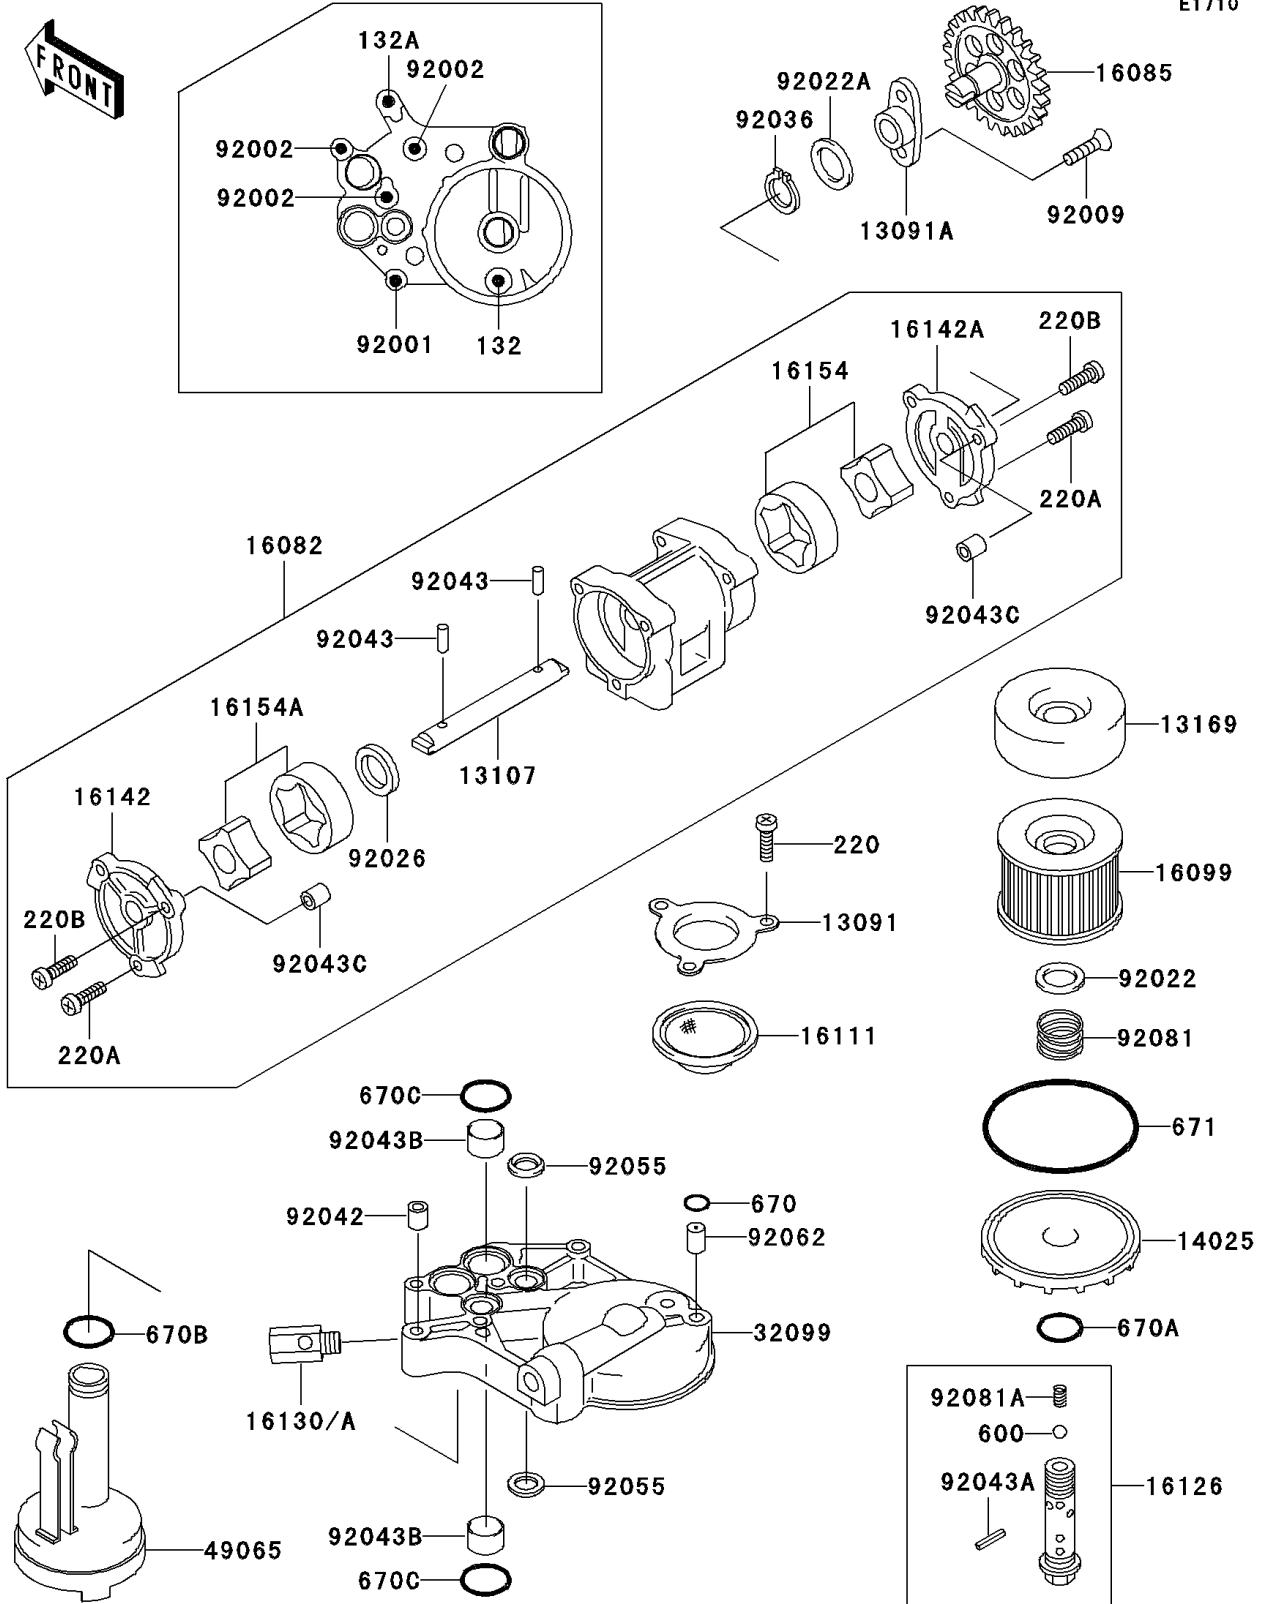

# 1995 Ninja® ZX™ -11 PARTS DIAGRAM

Oil Pump/Oil Filter

E1710

## Oil Pump/Oil Filter

ITEM NAME	PART NUMBER	QUANTITY
BOLT-FLANGED-SMALL (Ref # 132)	132G0616	1
BOLT-FLANGED-SMALL (Ref # 132A)	132G0645	1
SCREW-PAN-CROS,6X12 (Ref # 220)	220B0612	3
SCREW-PAN-CROS,6X18 (Ref # 220A)	220B0618	4
SCREW-PAN-CROS,6X25 (Ref # 220B)	220B0625	2
BALL-STEEL,3/8" (Ref # 600)	600A1200	1
HOLDER,OIL FILTER (Ref # 13091)	13091-1274	1
HOLDER,PUMP GEAR (Ref # 13091A)	13091-1333	1
SHAFT,OIL PUMP (Ref # 13107)	13107-1236	1
PLATE,OIL FILTER (Ref # 13169)	13169-1313	1
COVER,OIL FILTER,F.BLACK (Ref # 14025)	14025-1422	1
PUMP-ASSY-OIL (Ref # 16082)	16082-1096	1
GEAR,OIL PUMP,35T (Ref # 16085)	16085-1103	1
ELEMENT-OIL FILTER (Ref # 16099)	16099-003	1
FILTER,OIL (Ref # 16111)	16111-003	1
VALVE,OIL FILTER (Ref # 16126)	16126-1108	1
VALVE-ASSY-RELIEF (Ref # 16130A)	16130-1058	1
COVER-PUMP,LH (Ref # 16142)	16142-1088	1
COVER-PUMP,RH (Ref # 16142A)	16142-1089	1
ROTOR-PUMP (Ref # 16154)	16154-1007	1
ROTOR-PUMP (Ref # 16154A)	16154-1078	1
CASE,OIL FILTER (Ref # 32099)	32099-1083	1
FILTER-OIL (Ref # 49065)	49065-1063	1
BOLT,FLANGED,6X38 (Ref # 92001)	92001-1105	1
BOLT,6X38 (Ref # 92002)	92002-1431	3
SCREW,6X16 (Ref # 92009)	92009-1360	2
WASHER,20.5X30X1 (Ref # 92022)	92022-1012	1
WASHER,14X20X1 (Ref # 92022A)	92022-1495	1
SPACER,OIL PUMP (Ref # 92026)	92026-1230	1

### Oil Pump/Oil Filter

ITEM NAME	PART NUMBER	QUANTITY
RING-SNAP,PUMP GEAR (Ref # 92036)	92036-1052	1
PIN,DOWEL,6.3X8X14 (Ref # 92042)	92042-007	1
PIN,DOWEL,5X17.8 (Ref # 92043)	92043-1061	2
PIN,SPRING,2X20 (Ref # 92043A)	92043-111	1
PIN,18X20X12 (Ref # 92043B)	92043-1213	3
PIN,DOWEL,8X10 (Ref # 92043C)	92043-1302	2
RING-O,19.5MM (Ref # 92055)	92055-077	3
NOZZLE (Ref # 92062)	92062-1055	1
SPRING,OIL FILTER (Ref # 92081)	92081-1018	1
SPRING (Ref # 92081A)	92081-109	1
O RING,8MM (Ref # 670)	670B1508	1
O RING,16MM (Ref # 670A)	670B2016	1
O RING,18MM (Ref # 670B)	670B2018	1
O RING,20MM (Ref # 670C)	670D2020	3
O RING,90MM (Ref # 671)	671B2590	1