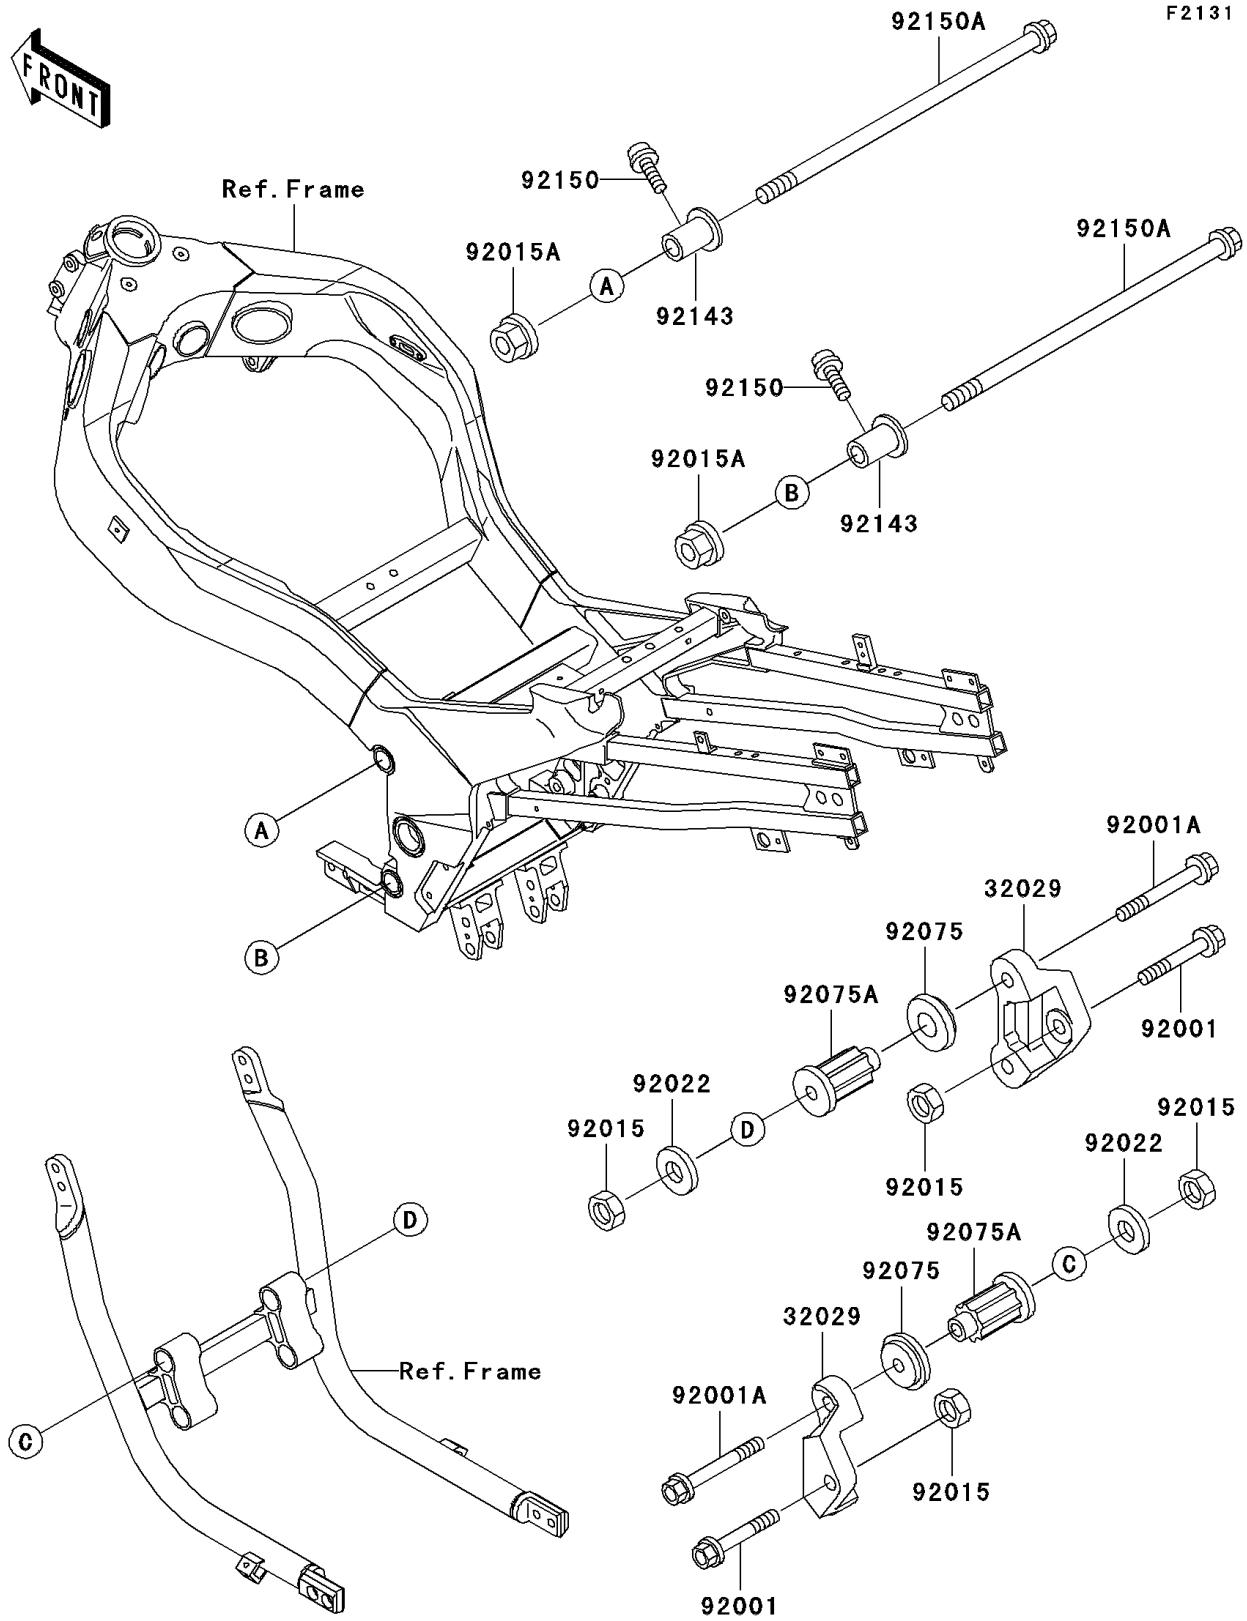

1994 Ninja® ZX™-11 PARTS DIAGRAM

Frame Fittings

1994 Ninja® ZX™-11 PARTS LIST

Frame Fittings

ITEM NAME	PART NUMBER	QUANTITY
BRACKET-ENGINE (Ref # 32029)	32029-1615	2
BOLT,FLANGED,10X60 (Ref # 92001)	92001-1617	2
BOLT,FLANGED,10X85 (Ref # 92001A)	92001-1619	4
NUT,LOCK,10MM (Ref # 92015)	92015-1429	6
NUT,LOCK,10MM (Ref # 92015A)	92015-1522	2
WASHER,10.5X37X1.6 (Ref # 92022)	92022-1246	4
DAMPER,ENGINE MOUNT,SIDE (Ref # 92075)	92075-1274	4
DAMPER,ENGINE MOUNT,MAIN (Ref # 92075A)	92075-1377	4
COLLAR,ENGINE MOUNT,L=26.5 (Ref # 92143)	92143-1615	2
BOLT,SOCKET,8X30 (Ref # 92150)	92150-1156	2
BOLT,FLANGED,10X235 (Ref # 92150A)	92150-1263	2