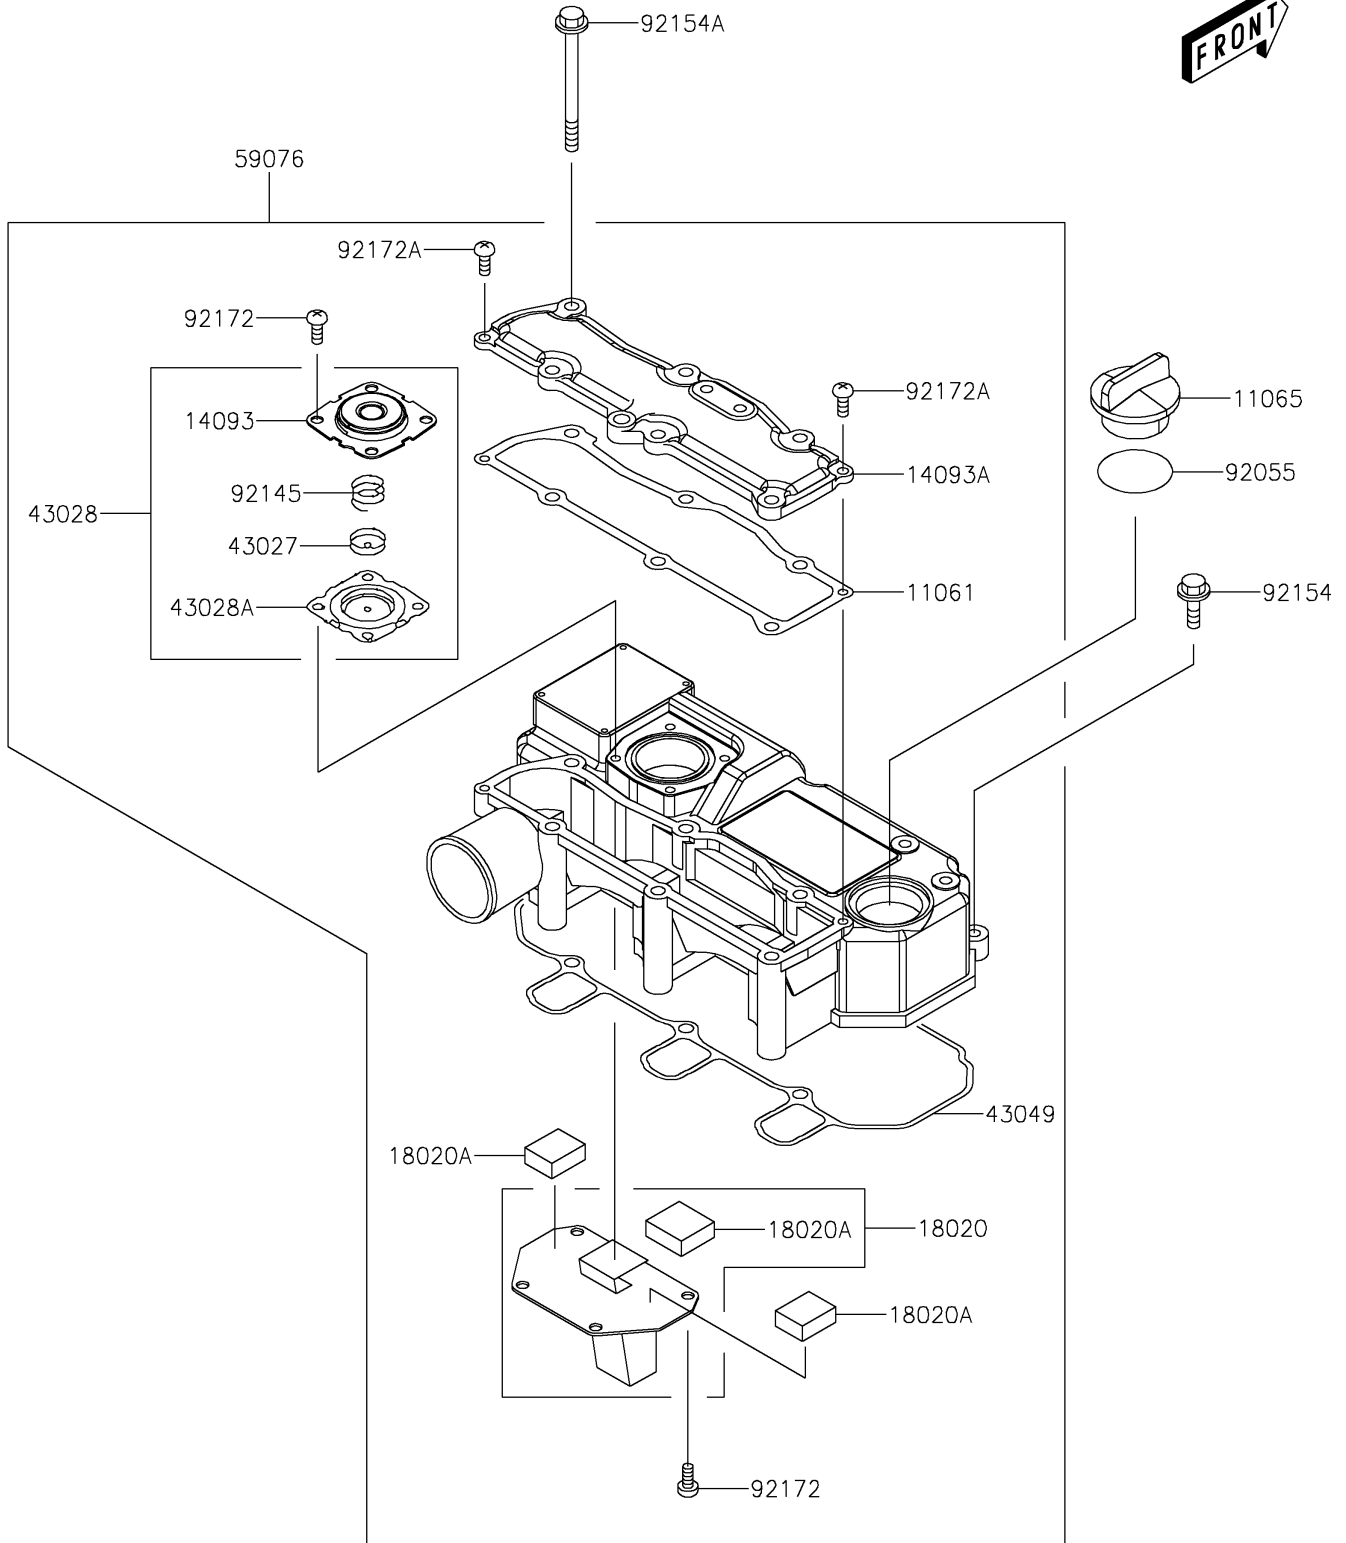

2022 MULE PRO-DXT™ EPS DIESEL FE PARTS DIAGRAM

Cylinder Head Cover

E1112

2022 MULE PRO-DXT™ EPS DIESEL FE PARTS LIST

Cylinder Head Cover

ITEM NAME	PART NUMBER	QUANTITY
GASKET,INTAKE MANIFOLD COVER (Ref # 11061)	11061-1193	1
CAP,FILLER (Ref # 11065)	11065-0943	1
COVER,DIAPHRAGM (Ref # 14093)	14093-0442	1
COVER,INTAKE MANIFOLD (Ref # 14093A)	14093-0444	1
BAFFLE,PLATE (Ref # 18020)	18020-0723	1
BAFFLE,BREATHER (Ref # 18020A)	18020-0724	3
PLATE-DIAPHRAGM (Ref # 43027)	43027-0009	1
DIAPHRAGM,ASSY (Ref # 43028)	43028-0019	1
DIAPHRAGM (Ref # 43028A)	43028-0020	1
PACKING,INTAKE MANIFOLD (Ref # 43049)	43049-0038	1
MANIFOLD-INTAKE (Ref # 59076)	59076-0014	1
RING-O (Ref # 92055)	92055-0856	1
SPRING (Ref # 92145)	92145-1712	1
BOLT,FLANGED,6X20 (Ref # 92154)	92154-1988	3
BOLT,FLANGED,6X75 (Ref # 92154A)	92154-1989	6
SCREW,5X10 (Ref # 92172)	92172-0985	8
SCREW,5X16 (Ref # 92172A)	92172-0986	2