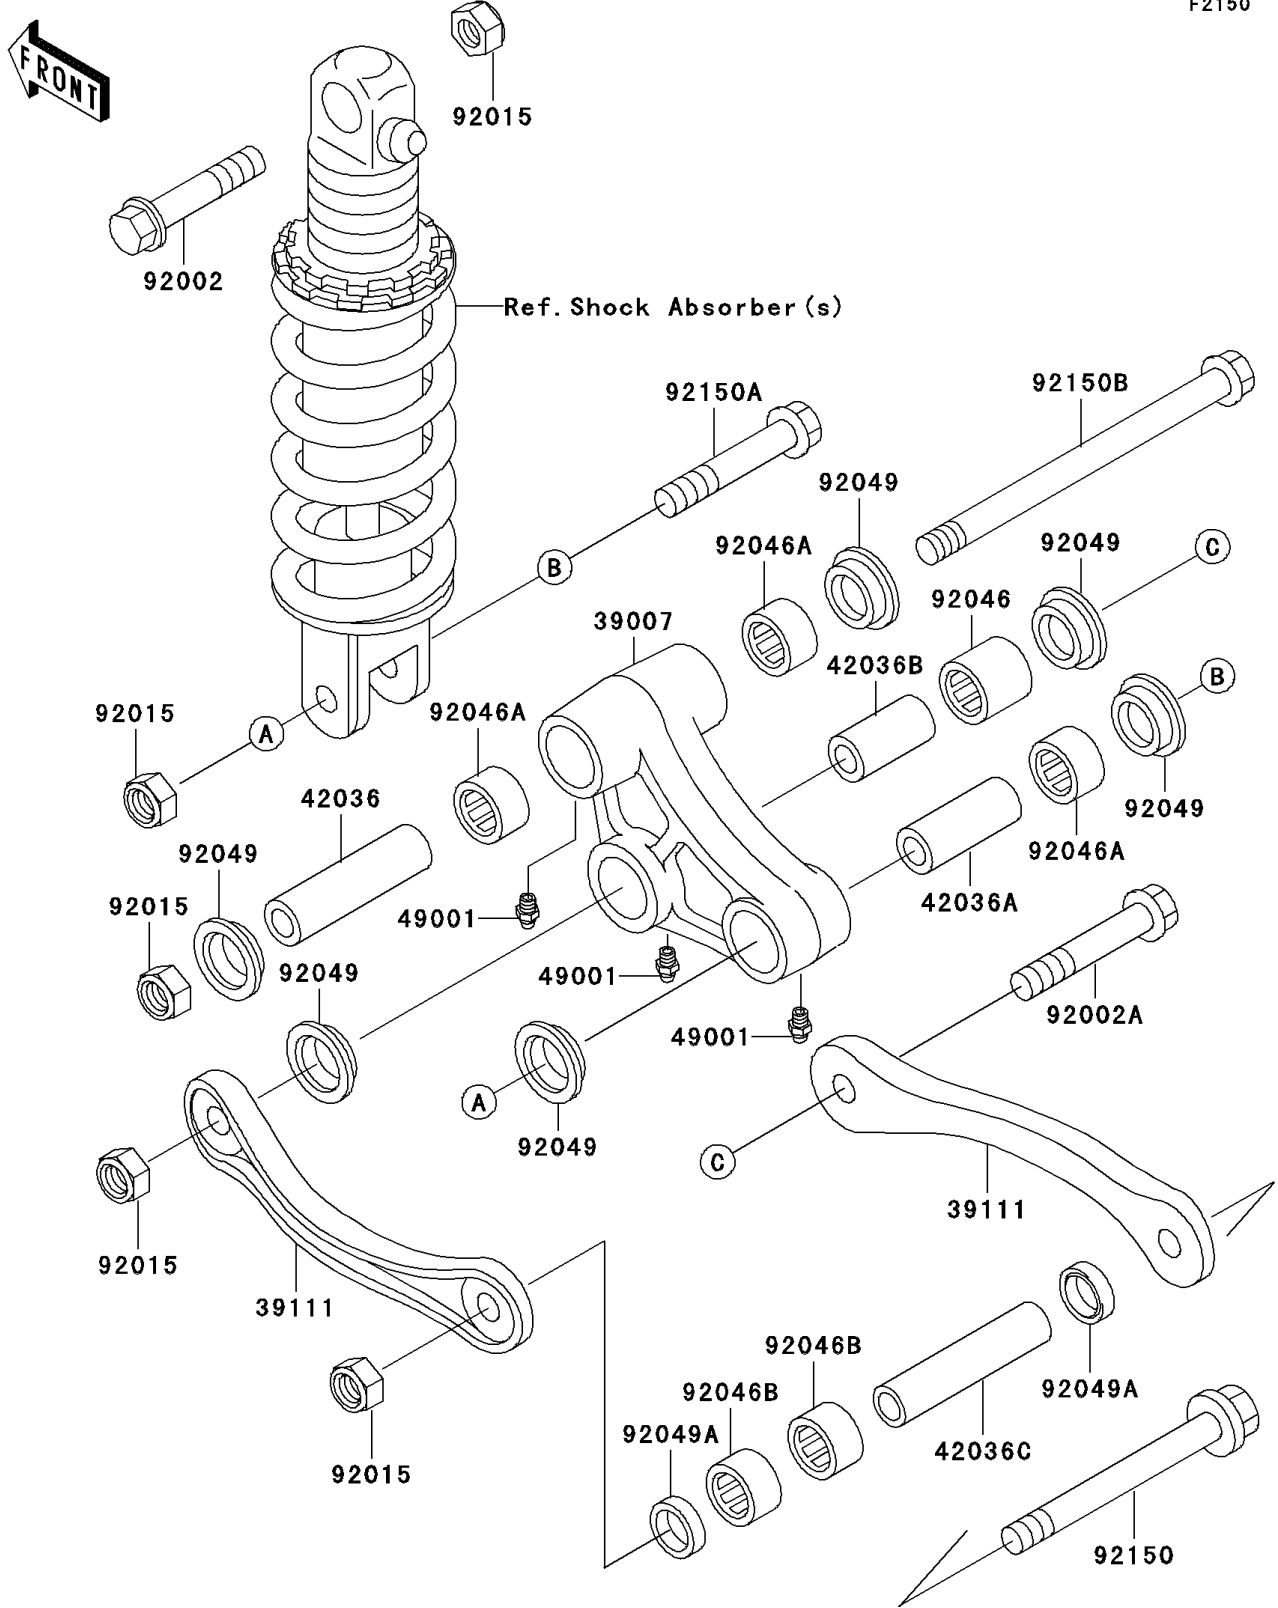

1994 Ninja® ZX™ -11 PARTS DIAGRAM

Rear Suspension

F2150

1994 Ninja® ZX™ -11 PARTS LIST

Rear Suspension

ITEM NAME	PART NUMBER	QUANTITY
ARM-SUSP,UNI TRAK (Ref # 39007)	39007-1107	1
ROD-TIE,SUSPENSION (Ref # 39111)	39111-1130	2
SLEEVE,ARM,CNT (Ref # 42036)	42036-1079	1
SLEEVE,12.1X20X40 (Ref # 42036A)	42036-1108	1
SLEEVE,12.1X20X50 (Ref # 42036B)	42036-1111	1
SLEEVE,12.1X18X82 (Ref # 42036C)	42036-1231	1
NIPPLE-GREASE (Ref # 49001)	49001-1051	3
BOLT,FLANGED,12X60 (Ref # 92002)	92002-1464	1
BOLT,SUSPENSION ARM,12MM (Ref # 92002A)	92002-1785	1
NUT,LOCK,12MM,BLACK (Ref # 92015)	92015-1190	5
BEARING-NEEDLE,BM202726 (Ref # 92046)	92046-1110	1
BEARING-NEEDLE,BM202715 (Ref # 92046A)	92046-1112	3
BEARING-NEEDLE,18BM2416 (Ref # 92046B)	92046-1144	2
SEAL-OIL,ARM,CNT (Ref # 92049)	92049-1109	6
SEAL-OIL,MHA18244 (Ref # 92049A)	92049-1225	2
BOLT,FLANGED,12X110 (Ref # 92150)	92150-1088	1
BOLT,FLANGED,12X70 (Ref # 92150A)	92150-1115	1
BOLT,FLANGED,12X165 (Ref # 92150B)	92150-1116	1