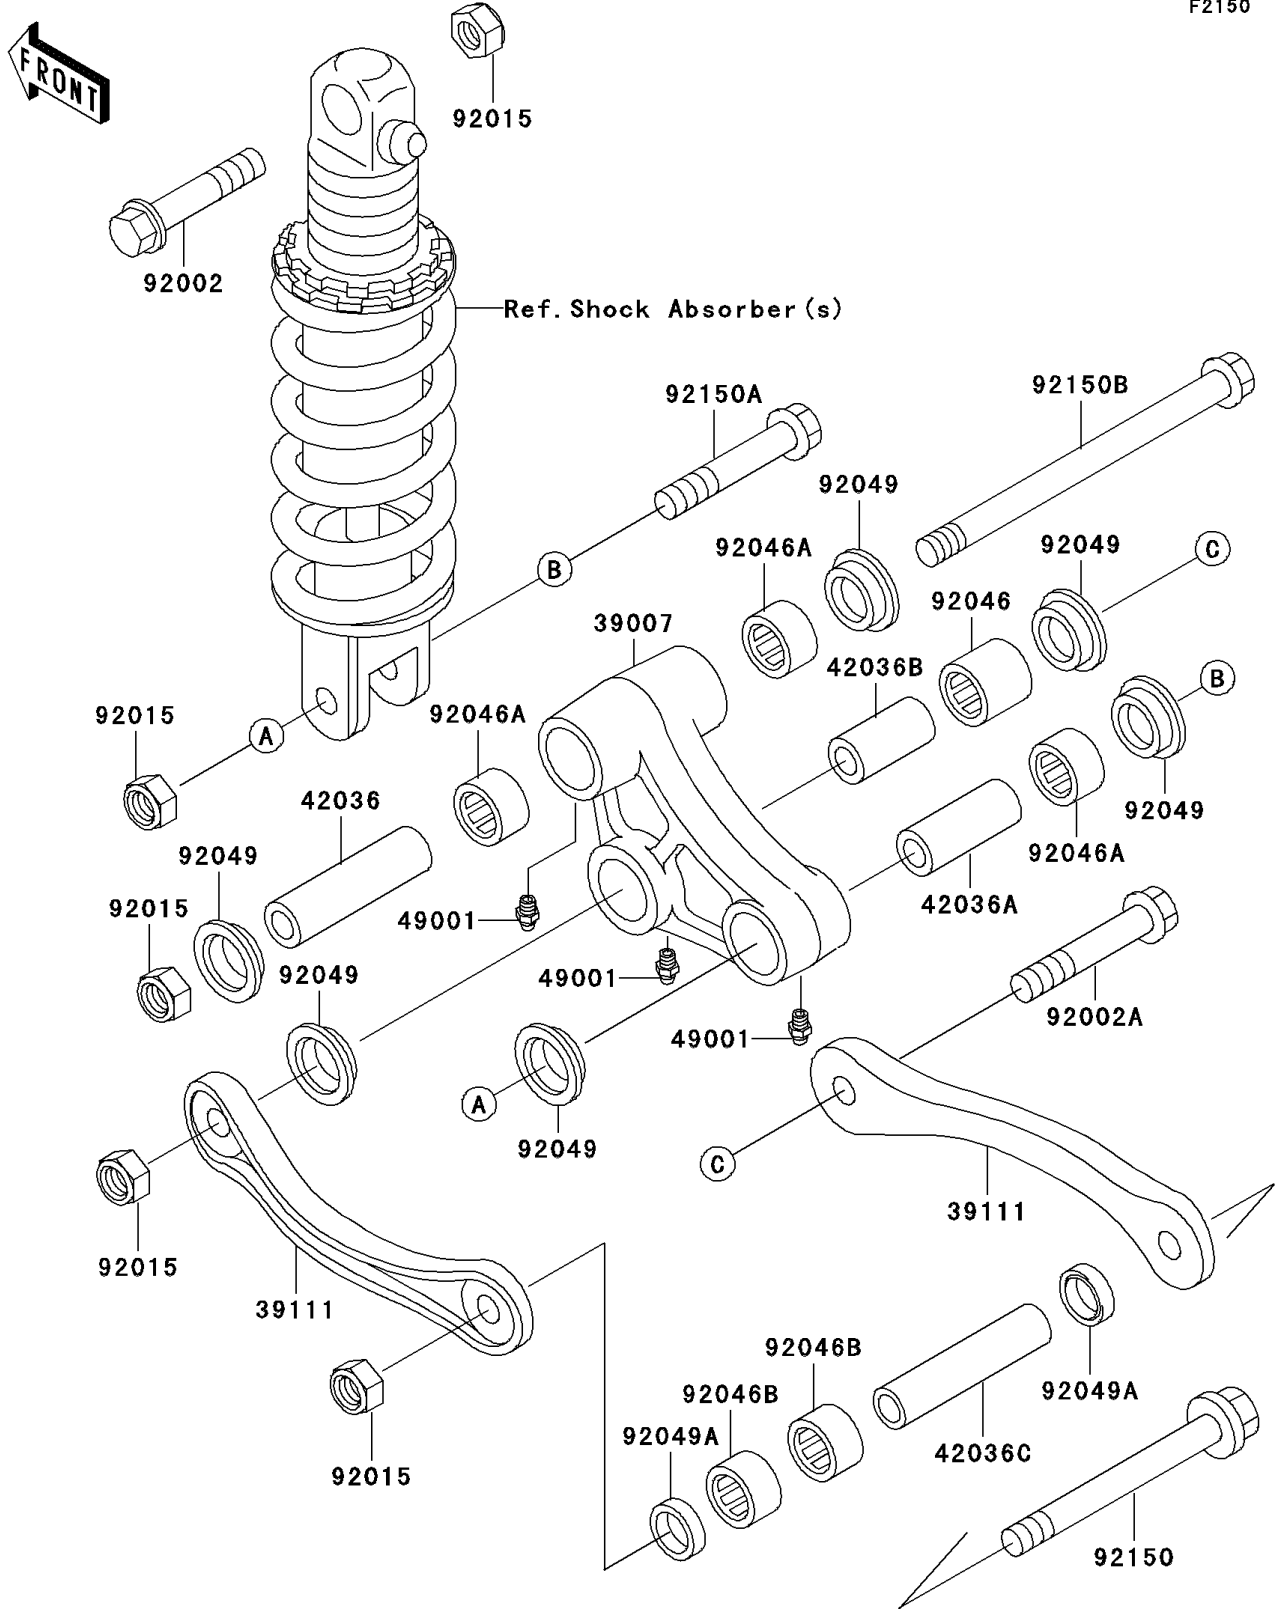

1995 Ninja® ZX™ -11 PARTS DIAGRAM

Rear Suspension

F2150

1995 Ninja® ZX™ -11 PARTS LIST

Rear Suspension

ITEM NAME	PART NUMBER	QUANTITY
ARM-SUSP,UNI TRAK (Ref # 39007)	39007-1107	1
ROD-TIE,SUSPENSION (Ref # 39111)	39111-1130	2
SLEEVE,ARM,CNT (Ref # 42036)	42036-1079	1
SLEEVE,12.1X20X40 (Ref # 42036A)	42036-1108	1
SLEEVE,12.1X20X50 (Ref # 42036B)	42036-1111	1
SLEEVE,12.1X18X82 (Ref # 42036C)	42036-1231	1
NIPPLE-GREASE (Ref # 49001)	49001-1051	3
BOLT,FLANGED,12X60 (Ref # 92002)	92002-1464	1
BOLT,SUSPENSION ARM,12MM (Ref # 92002A)	92002-1785	1
NUT,LOCK,12MM,BLACK (Ref # 92015)	92015-1190	5
BEARING-NEEDLE,BM202726 (Ref # 92046)	92046-1110	1
BEARING-NEEDLE,BM202715 (Ref # 92046A)	92046-1112	3
BEARING-NEEDLE,18BM2416 (Ref # 92046B)	92046-1144	2
SEAL-OIL,ARM,CNT (Ref # 92049)	92049-1109	6
SEAL-OIL,MHA18244 (Ref # 92049A)	92049-1225	2
BOLT,FLANGED,12X110 (Ref # 92150)	92150-1088	1
BOLT,FLANGED,12X70 (Ref # 92150A)	92150-1115	1
BOLT,FLANGED,12X165 (Ref # 92150B)	92150-1116	1