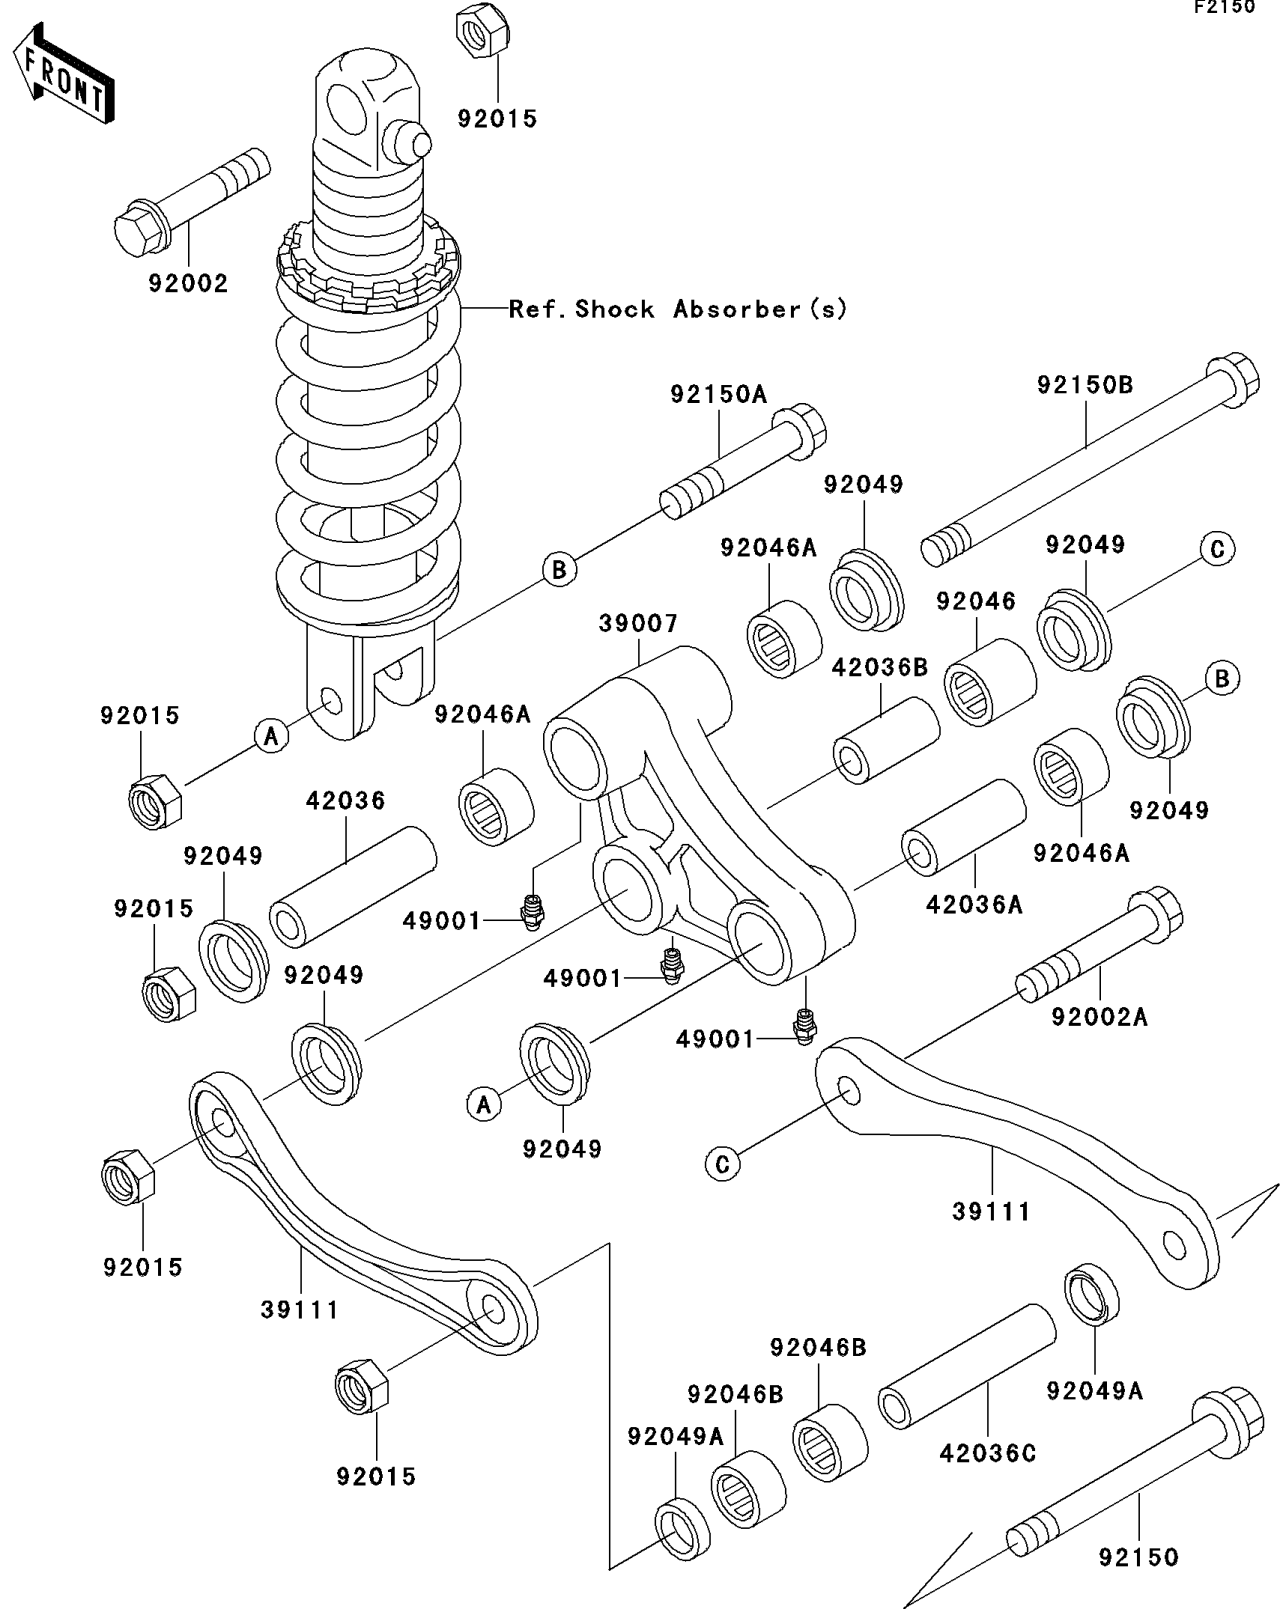

1995 Ninja® ZX™ -11 PARTS DIAGRAM

Rear Suspension

F2150

1995 Ninja® ZX™ -11 PARTS LIST

Rear Suspension

ITEM NAME	PART NUMBER	QUANTITY
ARM-SUSP,UNI TRAK (Ref # 39007)	39007-1107	1
ROD-TIE,SUSPENSION (Ref # 39111)	39111-1130	2
SLEEVE,ARM,CNT (Ref # 42036)	42036-1079	1
SLEEVE,12.1X20X40 (Ref # 42036A)	42036-1108	1
SLEEVE,12.1X20X50 (Ref # 42036B)	42036-1111	1
SLEEVE,12.1X18X82 (Ref # 42036C)	42036-1231	1
NIPPLE-GREASE (Ref # 49001)	49001-1051	3
BOLT,FLANGED,12X60 (Ref # 92002)	92002-1464	1
BOLT,SUSPENSION ARM,12MM (Ref # 92002A)	92002-1785	1
NUT,LOCK,12MM,BLACK (Ref # 92015)	92015-1190	5
BEARING-NEEDLE,BM202726 (Ref # 92046)	92046-1110	1
BEARING-NEEDLE,BM202715 (Ref # 92046A)	92046-1112	3
BEARING-NEEDLE,18BM2416 (Ref # 92046B)	92046-1144	2
SEAL-OIL,ARM,CNT (Ref # 92049)	92049-1109	6
SEAL-OIL,MHA18244 (Ref # 92049A)	92049-1225	2
BOLT,FLANGED,12X110 (Ref # 92150)	92150-1088	1
BOLT,FLANGED,12X70 (Ref # 92150A)	92150-1115	1
BOLT,FLANGED,12X165 (Ref # 92150B)	92150-1116	1