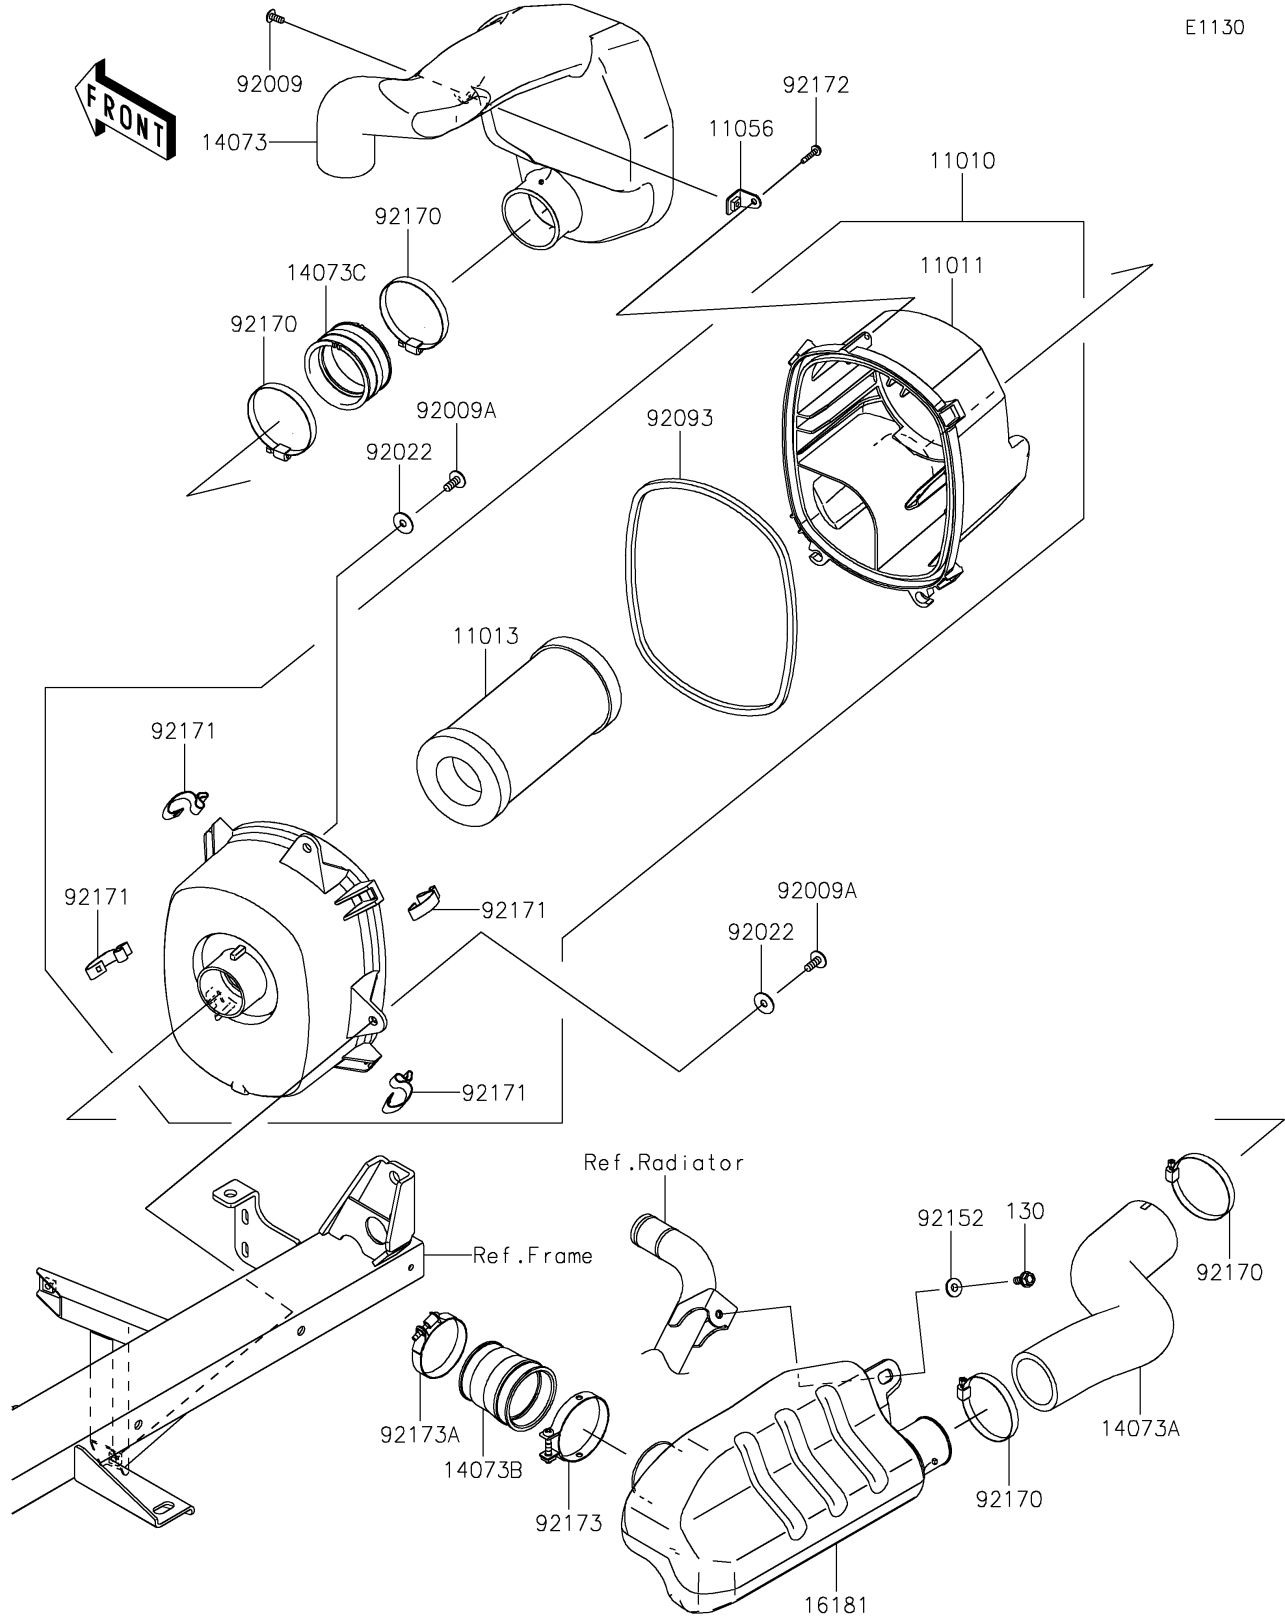

# 2022 MULE PRO-DXT™ EPS DIESEL FE PARTS DIAGRAM

Air Cleaner

E1130

## 2022 MULE PRO-DXT™ EPS DIESEL FE PARTS LIST

### Air Cleaner

ITEM NAME	PART NUMBER	QUANTITY
FILTER-ASSY-AIR (Ref # 11010)	11010-0979	1
CASE-AIR FILTER,UPP (Ref # 11011)	11011-0857	1
ELEMENT-AIR FILTER (Ref # 11013)	11013-1290	1
BRACKET,AIR FILTER (Ref # 11056)	11056-3734	1
DUCT,INTAKE (Ref # 14073)	14073-0815	1
DUCT,AIR CLEANER-RESONATOR (Ref # 14073A)	14073-0816	1
DUCT,FUNNEL (Ref # 14073B)	14073-0817	1
DUCT,JOINT (Ref # 14073C)	14073-1775	1
TANK-RESONATOR (Ref # 16181)	16181-0018	1
SCREW,5X12 (Ref # 92009)	92009-1154	1
SCREW,6X16 (Ref # 92009A)	92009-1621	2
WASHER,PLAIN,6.5X20X1 (Ref # 92022)	92022-165	2
SEAL,AIR FILTER (Ref # 92093)	92093-0607	1
COLLAR,6.5X10X5.6 (Ref # 92152)	92152-0445	1
CLAMP (Ref # 92170)	92170-1764	4
CLAMP (Ref # 92171)	92171-0225	4
SCREW,TAPPING,5X20 (Ref # 92172)	92172-0009	1
CLAMP (Ref # 92173)	92173-1536	1
CLAMP (Ref # 92173A)	92173-1537	1
BOLT-FLANGED,6X14 (Ref # 130)	130BA0614	1